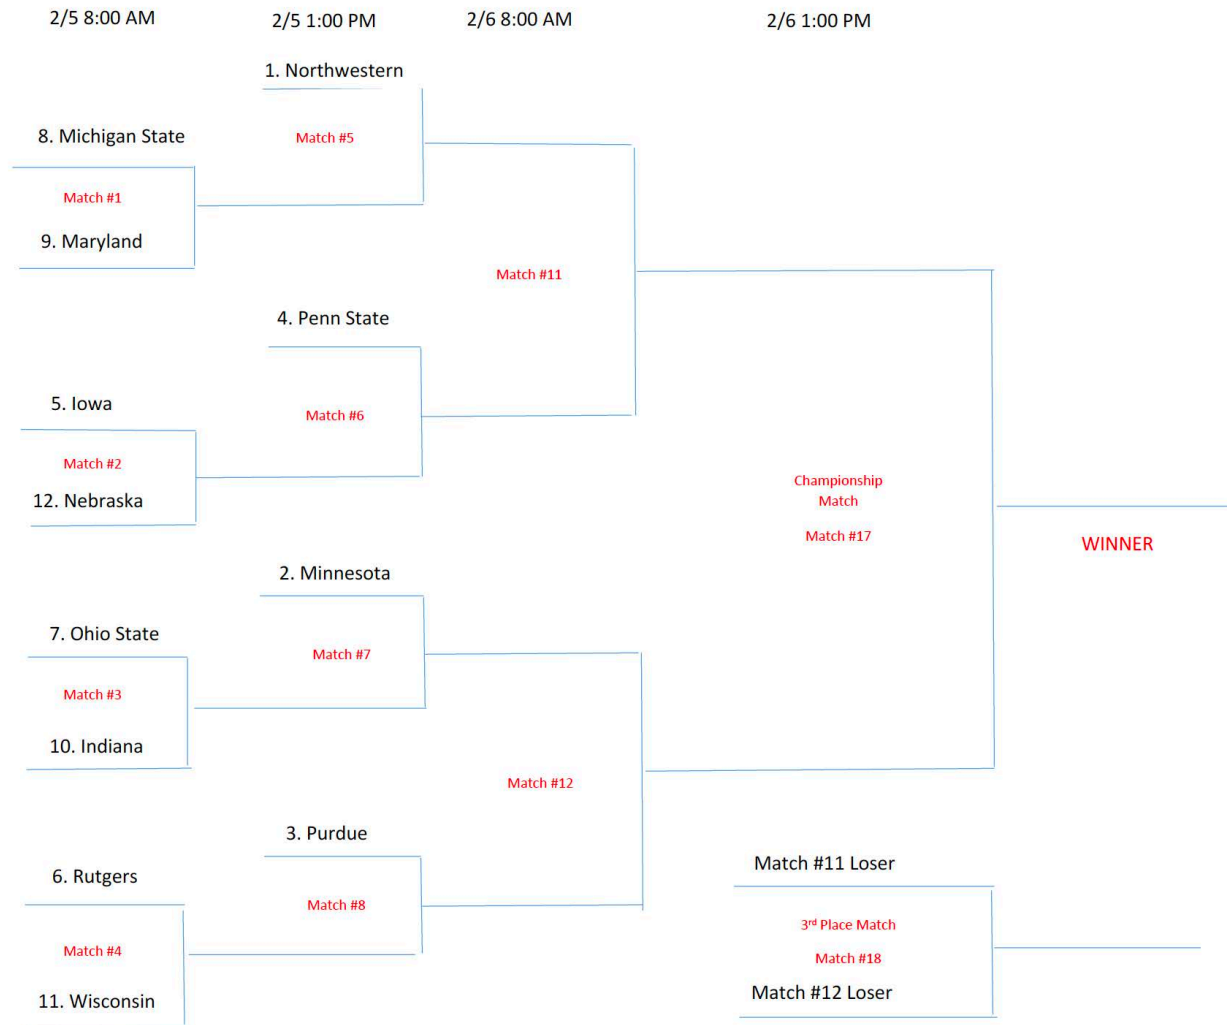

2021 BIG TEN MATCH PLAY CHAMPIONSHIP

Hammock Beach Resort

February 5-6

2021 BIG TEN MATCH PLAY CHAMPIONSHIP Hammock Beach Resort February 5-6

February 5, 8:00 AM

Northwestern
Match #A
Minnesota

Purdue
Match #B
Penn State

February 5, 1:00 PM

Match 1 Loser
Match #9
Match 4 Loser

Match 2 Loser
Match #10
Match 3 Loser

February 6, 8:00 AM

Match 1 Loser
Match #15
Match 3 Loser

Match 2 Loser
Match #16
Match 4 Loser

February 6, 1:00 PM

Match 1 Loser
Match #21
Match 2 Loser

Match 3 Loser
Match #22
Match 4 Loser

February 6, 1:00 PM

February 6, 8:00 AM