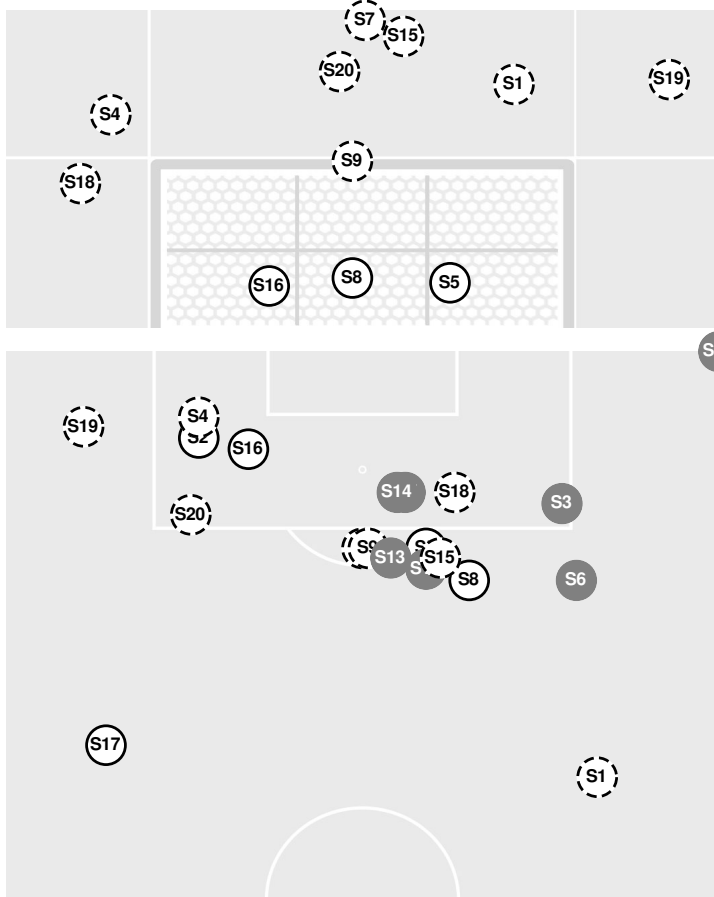

- 73:41 Hawkeyes substitution: Cape, Jenny for Gourley, Gianna.
- 74:40 Badgers substitution: Kiraly, Jenna for Shea, Claire.
- 78:17 Corner kick by Hawkeyes [78:17].
- 78:50 Shot by Hawkeyes Fetty, Rielee WIDE LEFT.
- 80:51 Badgers substitution: Shea, Claire for Verdugo, Isabelle.
- 81:01 Offside against Iowa.
- 84:00 Shot by Badgers Rice, Lauren WIDE RIGHT.
- 85:56 Shot by Badgers Monticello, Macy HIGH.
- 87:01 Shot by Hawkeyes Ingles, Meike BLOCKED.
- 90:00 End of period [90:00].

**IOWA 1, WISCONSIN 0**

**Officials:** Sorin Stoica, John Safar, Vicente Suarez, Michael Matlock

Shots by Half Intervals	Badgers	1st Half	2nd Half
		Badgers	10
	Hawkeyes	4	5

Shot Chart

BADGERS

HAWKEYES

S Shot Off Target  
 S Shot On Target  
 S Blocked  
 G Goal / Own Goal

Shot Summary

**Iowa vs Wisconsin**4/18/21 Jeffrey Field, University Park  
2020-21 Women's Soccer**Officials:** Sorin Stoica, John Safar, Vicente Suarez, Michael Matlock**BADGERS**

No	Time	Player	Description
S1	4'	<b>25</b> , Cameron Murtha	
S2	14'	<b>22</b> , Jenna Kiraly	Saved
S3	27'	<b>9</b> , Lauren Rice	Blocked
S4	27'	<b>4</b> , Macy Monticello	
S5	28'	<b>10</b> , Sophia Romine	Saved
S6	29'	<b>5</b> , Dara Andringa	Blocked
S7	32'	<b>9</b> , Lauren Rice	
S8	36'	<b>25</b> , Cameron Murtha	Saved
S9	39'	<b>2</b> , Emma Jaskaniec	
S10	43'	<b>2</b> , Emma Jaskaniec	Blocked
S11	55'	<b>25</b> , Cameron Murtha	Blocked
S12	63'	<b>25</b> , Cameron Murtha	Blocked
S13	64'	<b>10</b> , Sophia Romine	Blocked
S14	64'	<b>4</b> , Macy Monticello	Blocked
S15	69'	<b>9</b> , Lauren Rice	
S16	71'	<b>9</b> , Lauren Rice	Saved
S17	73'	<b>3</b> , Sammy Kleedtke	Saved
S18	74'	<b>17</b> , Isabelle Verdugo	
S19	84'	<b>9</b> , Lauren Rice	
S20	86'	<b>4</b> , Macy Monticello	