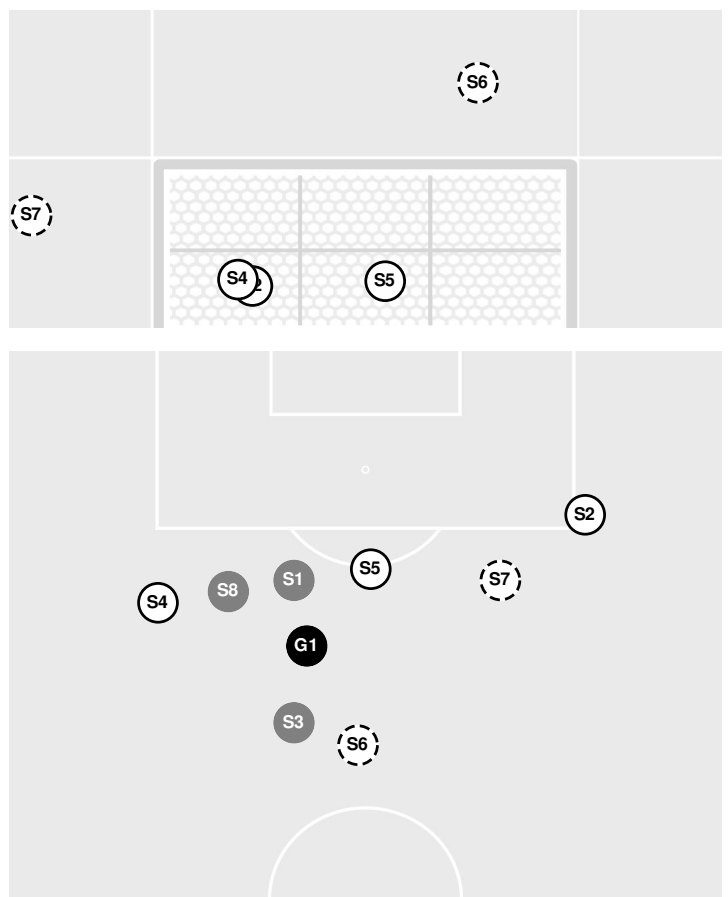

- 73:41 Hawkeyes substitution: Cape, Jenny for Gourley, Gianna.
- 74:40 Badgers substitution: Kiraly, Jenna for Shea, Claire.
- 78:17 Corner kick by Hawkeyes [78:17].
- 78:50 Shot by Hawkeyes Fetty, Rielee WIDE LEFT.
- 80:51 Badgers substitution: Shea, Claire for Verdugo, Isabelle.
- 81:01 Offside against Iowa.
- 84:00 Shot by Badgers Rice, Lauren WIDE RIGHT.
- 85:56 Shot by Badgers Monticello, Macy HIGH.
- 87:01 Shot by Hawkeyes Ingles, Meike BLOCKED.
- 90:00 End of period [90:00].

**IOWA 1, WISCONSIN 0**

**Officials:** Sorin Stoica, John Safar, Vicente Suarez, Michael Matlock

Shots by Half Intervals	Badgers	1st Half	2nd Half
		Badgers	10
	Hawkeyes	4	5

Shot Chart

BADGERS

HAWKEYES

S Shot Off Target  
 S Shot On Target  
 S Blocked  
 G Goal / Own Goal

Shot Summary

**Iowa vs Wisconsin**4/18/21 Jeffrey Field, University Park  
2020-21 Women's Soccer**Officials:** Sorin Stoica, John Safar, Vicente Suarez, Michael Matlock**BADGERS**

No	Time	Player	Description
S1	4'	<b>25</b> , Cameron Murtha	
S2	14'	<b>22</b> , Jenna Kiraly	Saved
S3	27'	<b>9</b> , Lauren Rice	Blocked
S4	27'	<b>4</b> , Macy Monticello	
S5	28'	<b>10</b> , Sophia Romine	Saved
S6	29'	<b>5</b> , Dara Andringa	Blocked
S7	32'	<b>9</b> , Lauren Rice	
S8	36'	<b>25</b> , Cameron Murtha	Saved
S9	39'	<b>2</b> , Emma Jaskaniec	
S10	43'	<b>2</b> , Emma Jaskaniec	Blocked
S11	55'	<b>25</b> , Cameron Murtha	Blocked
S12	63'	<b>25</b> , Cameron Murtha	Blocked
S13	64'	<b>10</b> , Sophia Romine	Blocked
S14	64'	<b>4</b> , Macy Monticello	Blocked
S15	69'	<b>9</b> , Lauren Rice	
S16	71'	<b>9</b> , Lauren Rice	Saved
S17	73'	<b>3</b> , Sammy Kleedtke	Saved
S18	74'	<b>17</b> , Isabelle Verdugo	
S19	84'	<b>9</b> , Lauren Rice	
S20	86'	<b>4</b> , Macy Monticello	