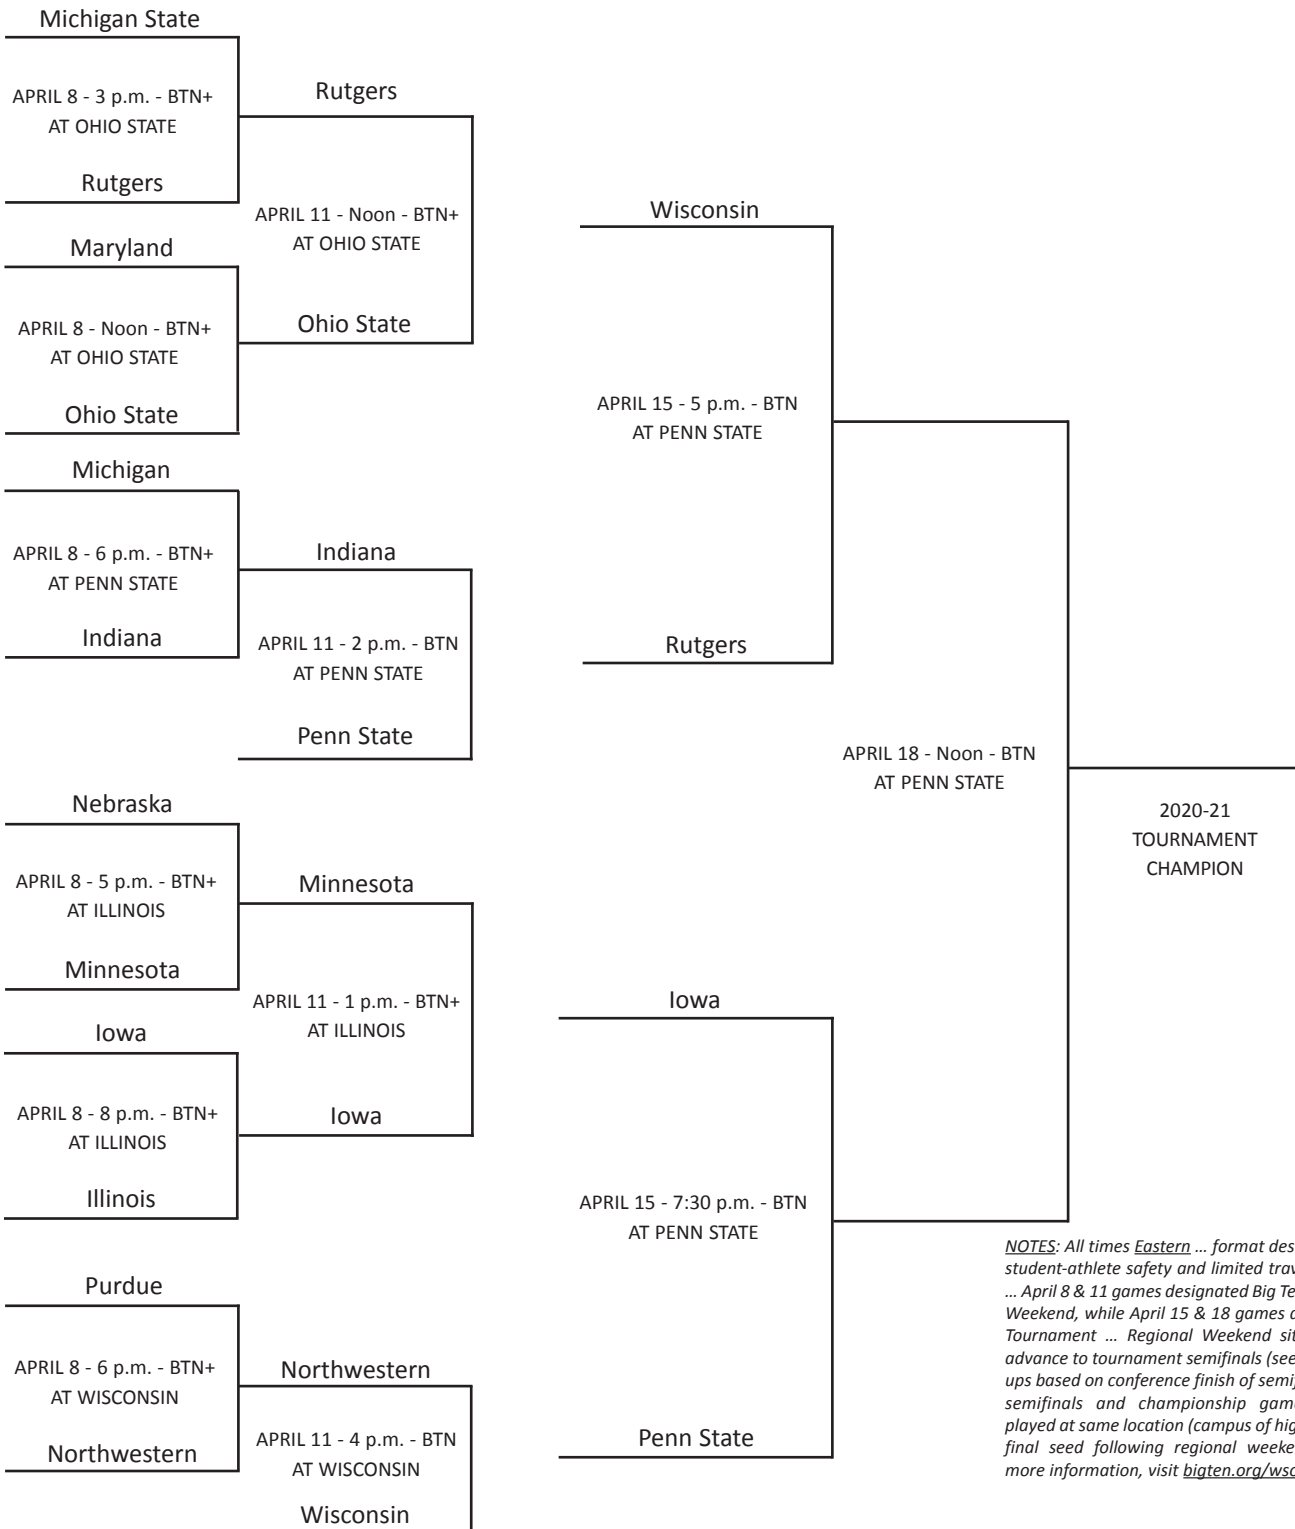

2020-21 BIG TEN WOMEN'S SOCCER REGIONAL WEEKEND/TOURNAMENT

APRIL 8, 11, 15 & 18 • CAMPUS SITES

REGIONAL WEEKEND REGIONAL WEEKEND SEMIFINALS CHAMPIONSHIP

NOTES: All times Eastern ... format designed with student-athlete safety and limited travel in mind ... April 8 & 11 games designated Big Ten Regional Weekend, while April 15 & 18 games are Big Ten Tournament ... Regional Weekend site winners advance to tournament semifinals (seeds/match-ups based on conference finish of semifinalists) ... semifinals and championship game will be played at same location (campus of highest semifinal seed following regional weekend) ... for more information, visit bigten.org/wsoc.