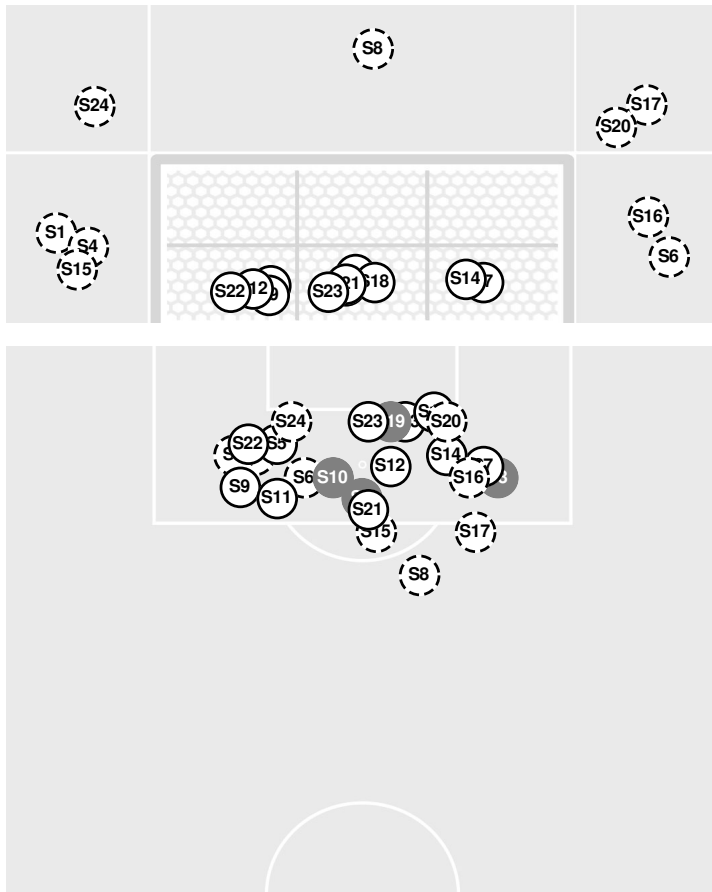

- 76:41 Hawkeyes substitution: Tawharu, Samantha for Massa, Natalie.
- 77:30 Corner kick by Nittany Lions [77:30].
- 77:43 Nittany Lions substitution: Schnurr, Kristin for Myers, Maddie.
- 78:08 Hawkeyes substitution: Massa, Natalie for Wheaton, Sara.
- 78:27 Shot by Nittany Lions Schlegel, Ally BLOCKED.
- 78:39 Shot by Nittany Lions Schlegel, Ally WIDE RIGHT.
- 78:45 Corner kick by Nittany Lions [78:45].
- 79:11 Shot by Nittany Lions Coffey, Sam, SAVE Enneking, Macy.
- 80:53 Hawkeyes substitution: Wheaton, Sara for Massa, Natalie.
- 81:53 Nittany Lions substitution: Wasserman, Rachel for Kershner, Elle.
- 83:34 Shot by Hawkeyes Tawharu, Samantha, SAVE Asman, Katherine.
- 84:18 Shot by Nittany Lions Wasserman, Rachel, SAVE Enneking, Macy.
- 84:54 Shot by Nittany Lions Schlegel, Ally, SAVE Enneking, Macy.
- 89:28 Corner kick by Nittany Lions [89:28].
- 89:49 Shot by Nittany Lions Alonso, Eva WIDE LEFT.
- 90:00 End of period [90:00].

IOWA 1, PENN ST. 0

Shots by Half Intervals	Nittany Lions	1st Half	2nd Half
		7	17
	Hawkeyes	5	3

Shot Chart

NISSITANY LIONS

HAWKEYES

S Shot Off Target
 S Shot On Target
 S Blocked
 G Goal / Own Goal

Shot Summary