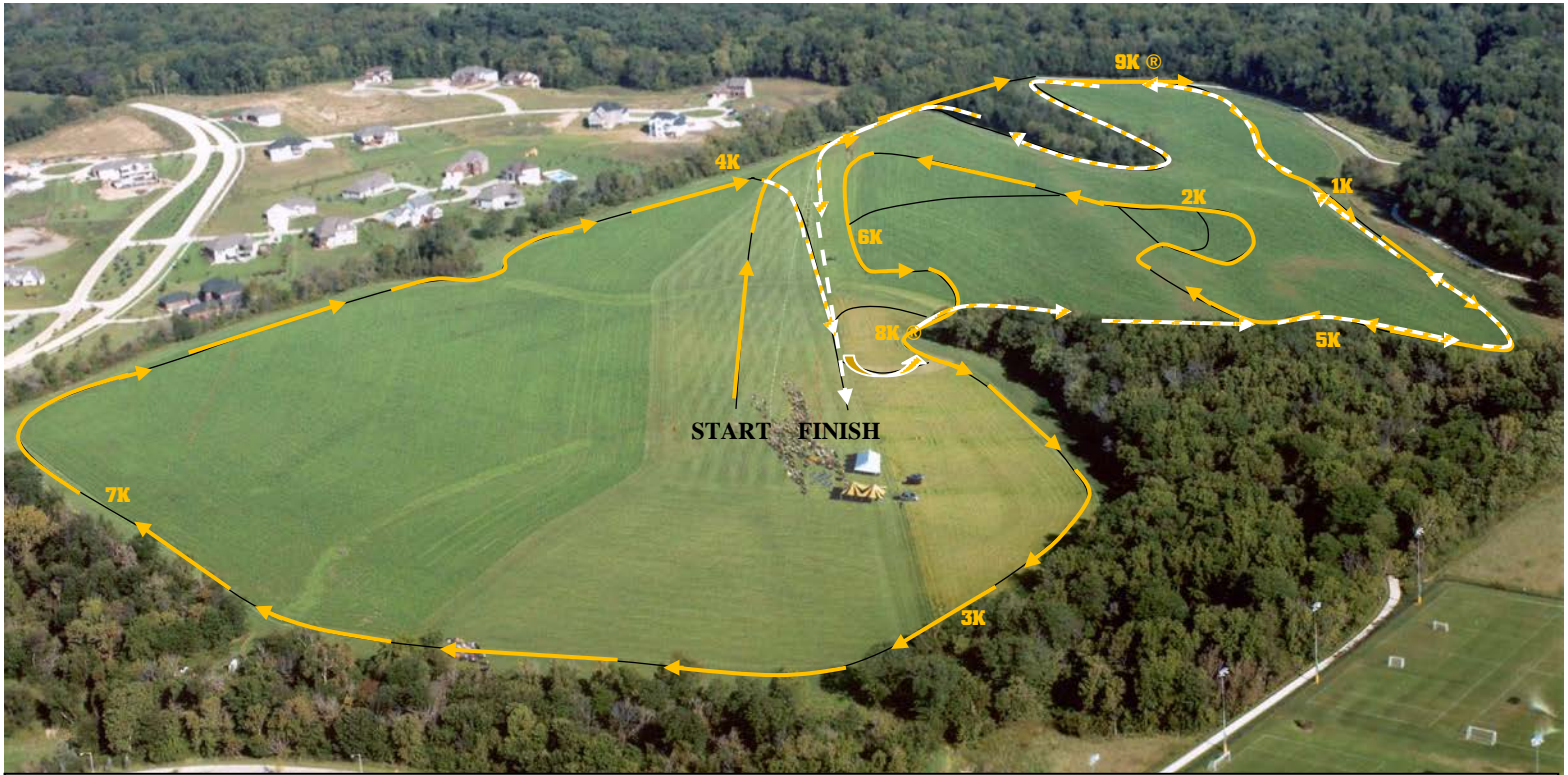

ASHTON CROSS COUNTRY COURSE – 10K ROUTE

Route Descriptions

10K (Gold Route)

- Two (2) loops following the solid gold arrows, ½ loop (reverse) in striped gold and white, dotted white line to finish