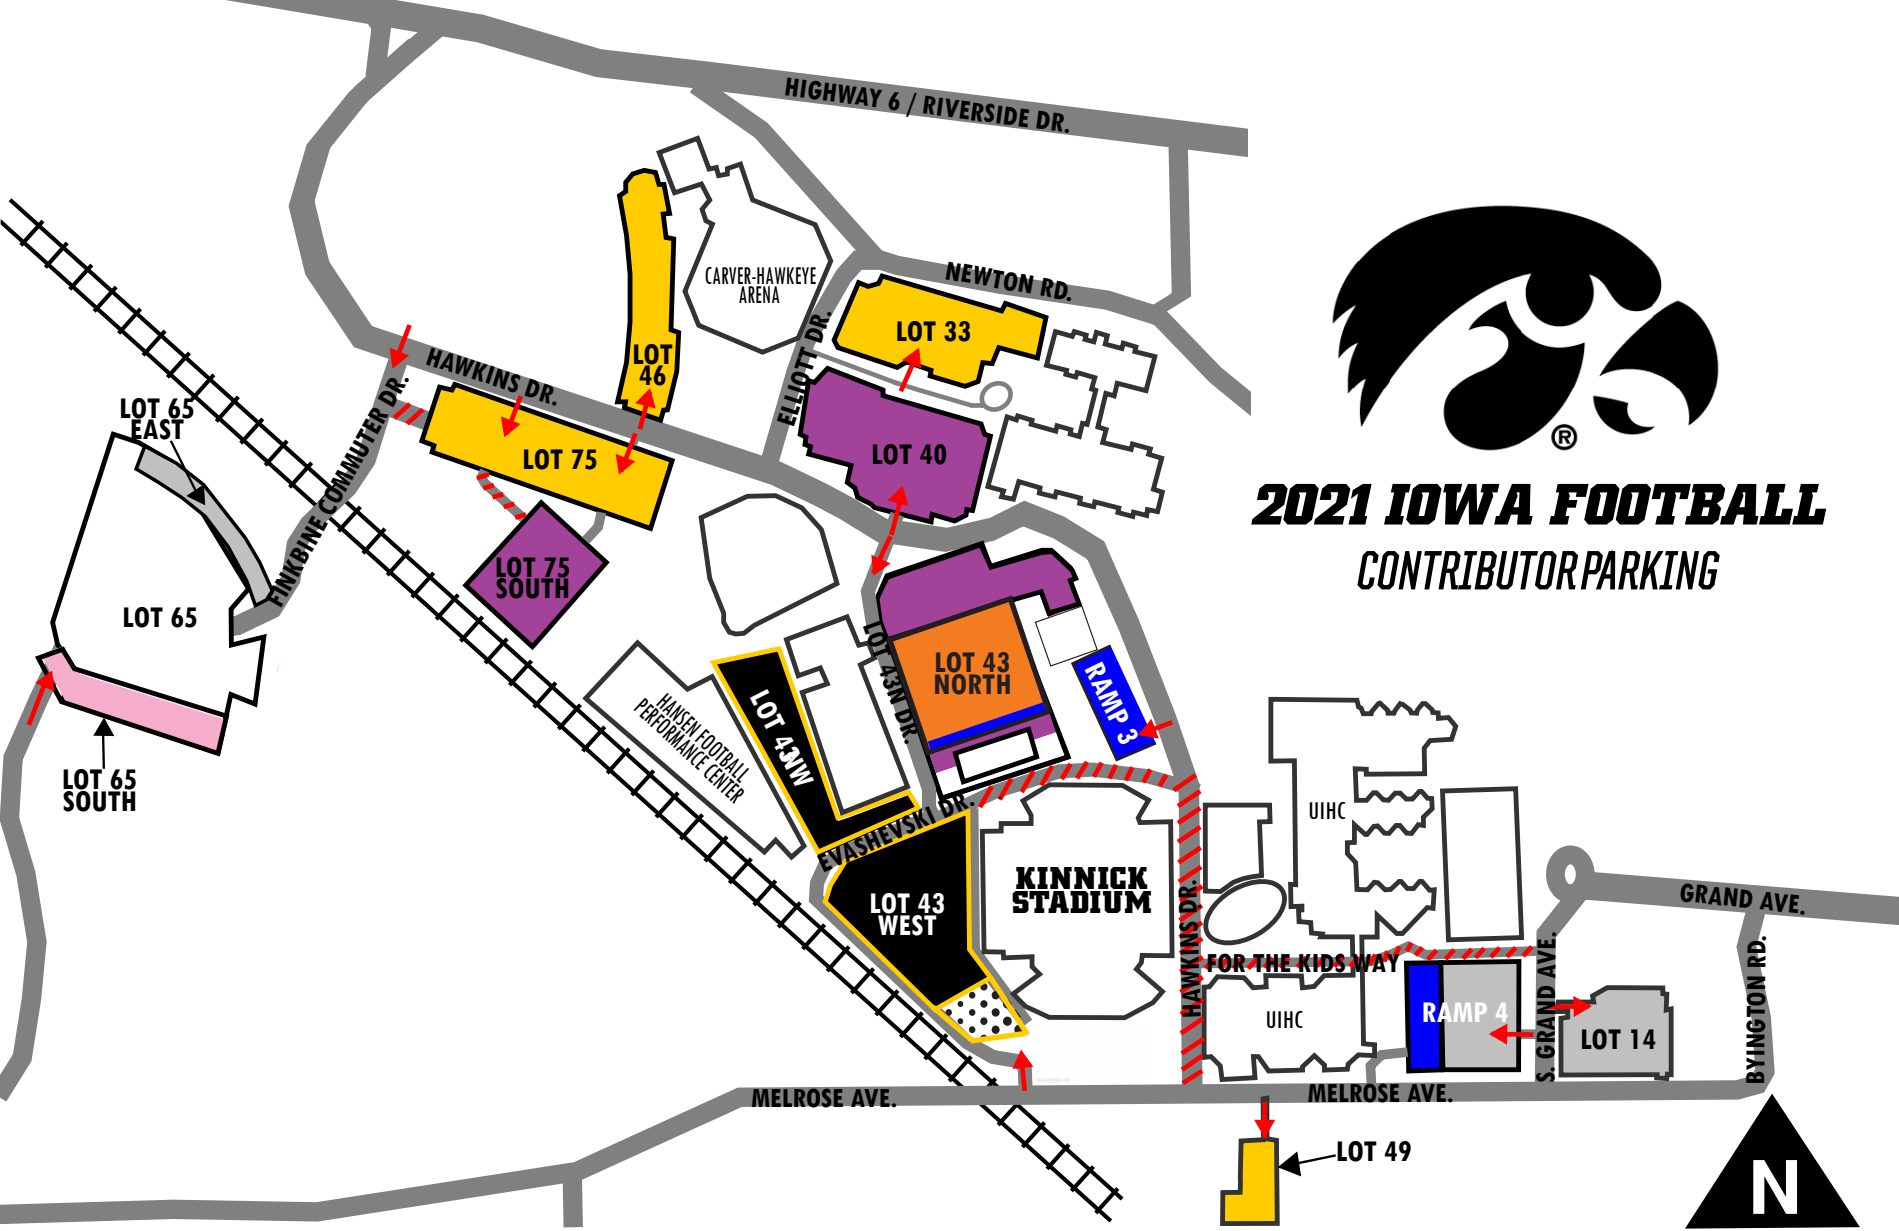

# 2021 IOWA FOOTBALL CONTRIBUTOR PARKING

- KINNICK SOCIETY GOLD (KG)**  
(\$15,000+)  
ONE OR TWO PRE-ASSIGNED RESERVED PARKING SPACES FOR PARKING AND/OR TAILGATE.
- KINNICK SOCIETY (KS)**  
(\$10,000 - \$14,999)  
ONE PARKING SPACE, OPEN PARKING.
- KINNICK SOCIETY (KS) & CHAMPION HAWK (CH)**  
(\$6,000 - \$14,999)  
ONE PARKING SPACE, OPEN PARKING.

- GOLDEN HAWK (GH) & ABOVE**  
(\$2,500 - \$5,999)
- SILVER HAWK (SH) & ABOVE**  
(\$1,200 - \$2,499)
- ADA PARKING**  
\*RAMP 3 IS ONLY AVAILABLE WITH SEASON-LONG ADA PARKING PASSES. VEHICLES MUST DISPLAY A STATE ISSUED ADA PLACARD OR LICENSE PLATE.

### RV PARKING ONLY:

- KG, KS, CH & GH RV PARKING**  
LOCATION CHOSEN BY PRIORITY POINTS WITHIN MEMBERSHIP LEVEL BASED ON AVAILABILITY.
- SH RV PARKING**  
SELF PARK, FIRST COME-FIRST SERVED.

ROAD CLOSED    LOT/RAMP ENTRANCE