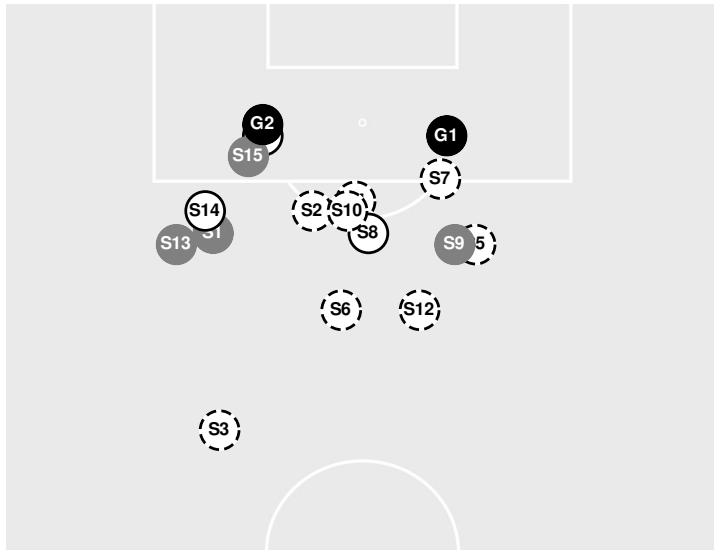

HAWKEYES

S Shot Off Target
S Shot On Target
S Blocked
G Goal / Own Goal

Shot Summary