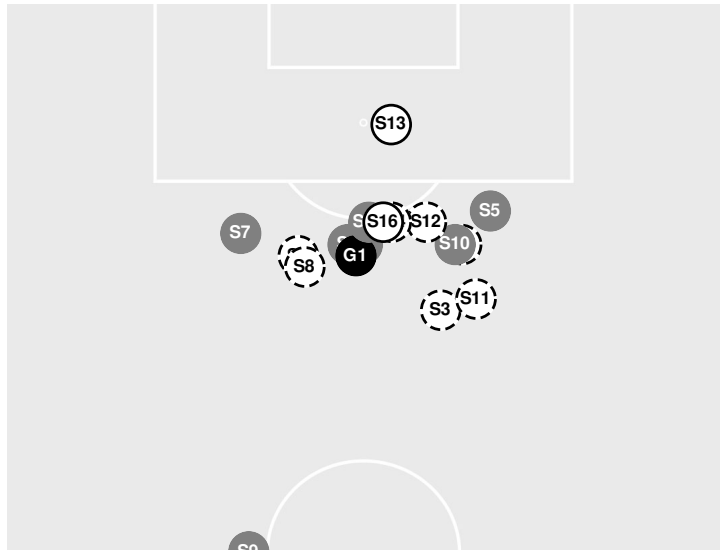

HAWKEYES

S Shot Off Target
S Shot On Target
S Blocked
G Goal / Own Goal

Shot Summary