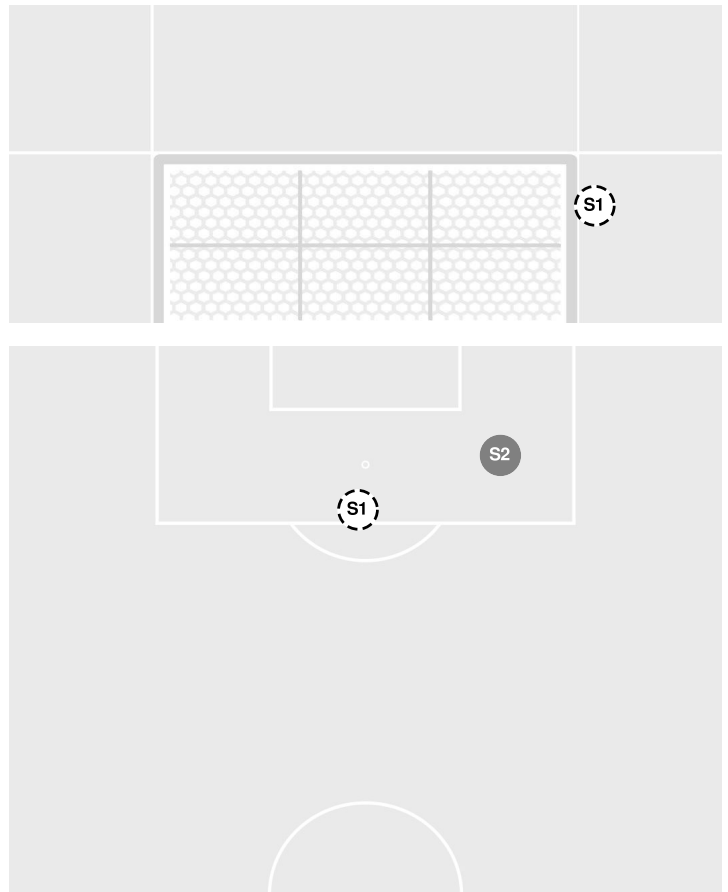

Officials: Art Arustamyan, David Abkemeier, Danelle Muresan Foster, Daniel Lopez

Shots by Half Intervals	Hawkeyes	1st Half	2nd Half
		9	12
	Redhawks	1	1

Shot Chart

HAWKEYES

REDHAWKS

S Shot Off Target
 S Shot On Target
 S Blocked
 G Goal / Own Goal