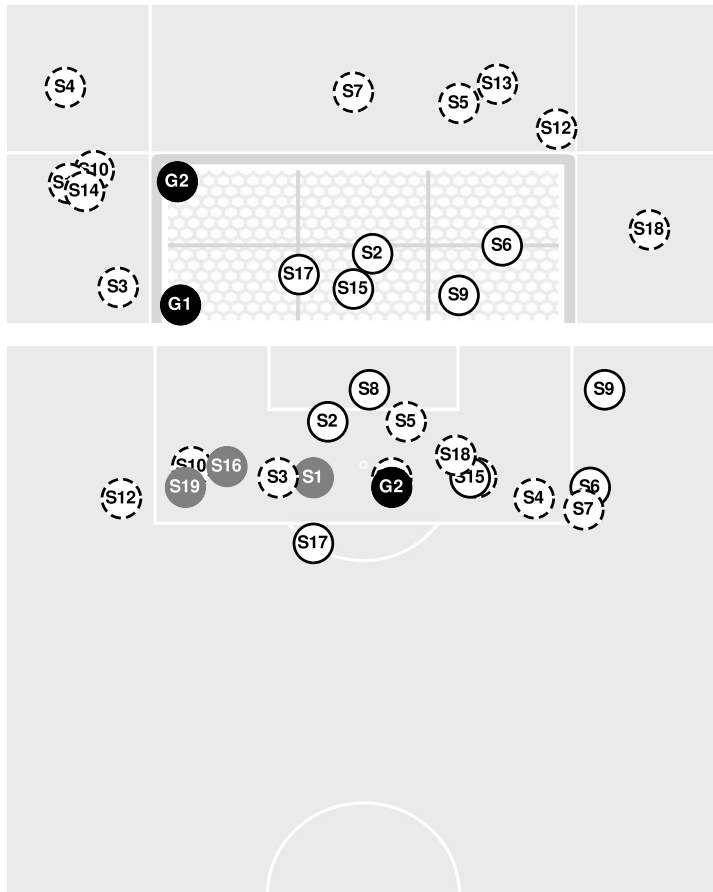

Official Soccer Shot Chart - Final
Southeast Mo. St. vs Iowa
9/12/21 Iowa Soccer Complex, Iowa City
2021-22 Women's Soccer

Match Time: 1:00 PM
Match Duration: 01:53
Attendance: 239

Officials: Art Arustamyan, David Abkemeier, Danelle Muresan Foster, Daniel Lopez

Shots by Half Intervals	Hawkeyes	1st Half	2nd Half
		9	12
	Redhawks	1	1

Shot Chart

HAWKEYES