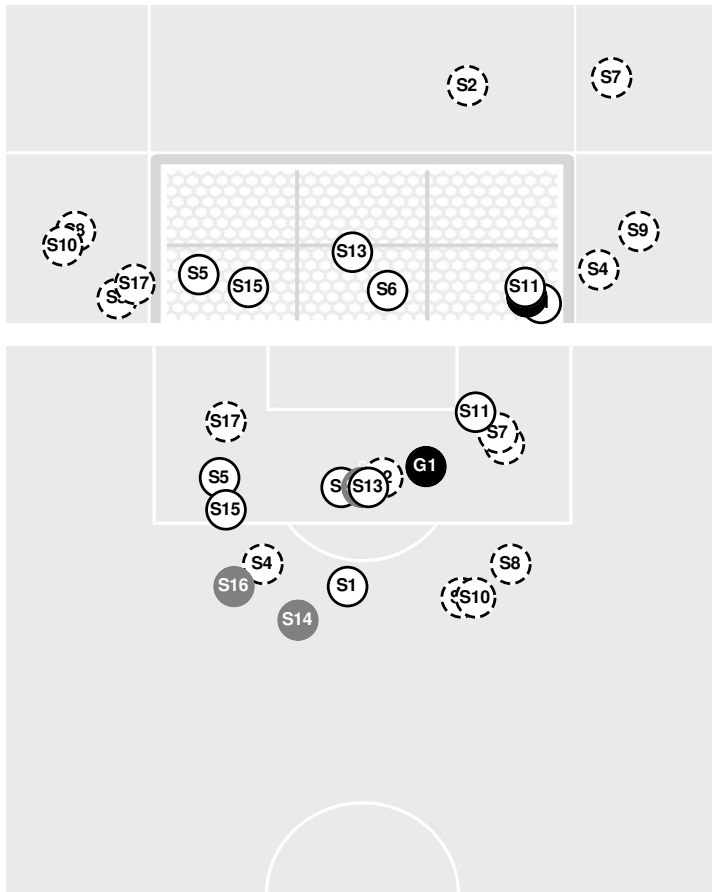

Shots by Half Intervals		1st Half	2nd Half	1st OT	2nd OT
Badgers		7	7	4	0
Hawkeyes		1	1	0	0

Shot Chart

BADGERS

HAWKEYES

S Shot Off Target
 S Shot On Target
 S Blocked
 G Goal / Own Goal

Shot Summary

Iowa vs Wisconsin