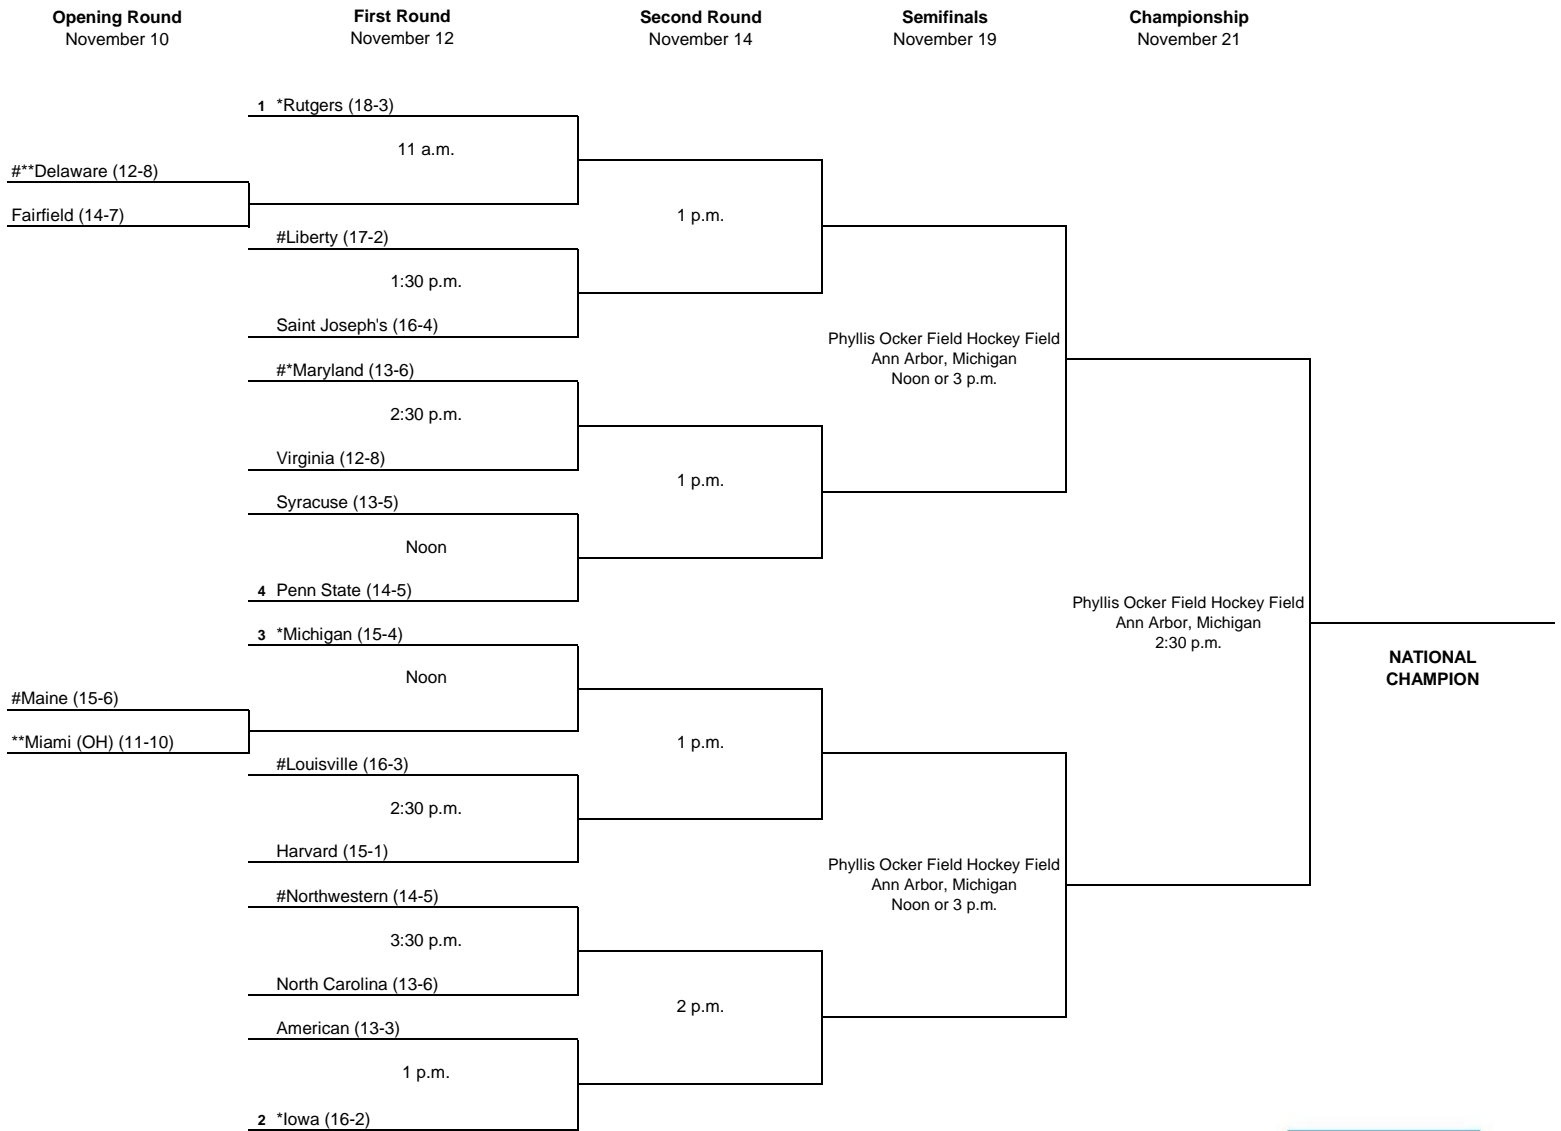

2021 NCAA Division I Field Hockey Championship

Placement of opening round sites are subject to the discretion of the Division I Field Hockey Committee.

* Host Institution for first- and second-round games

**Host institution for opening round game

Home team is the seeded team in the seeded game

Home team in the non-seeded game

All times are Eastern time.
Information subject to change.

© 2021 National Collegiate Athletic Association. No commercial use without the NCAA's written permission.
The NCAA opposes all forms of sports wagering.