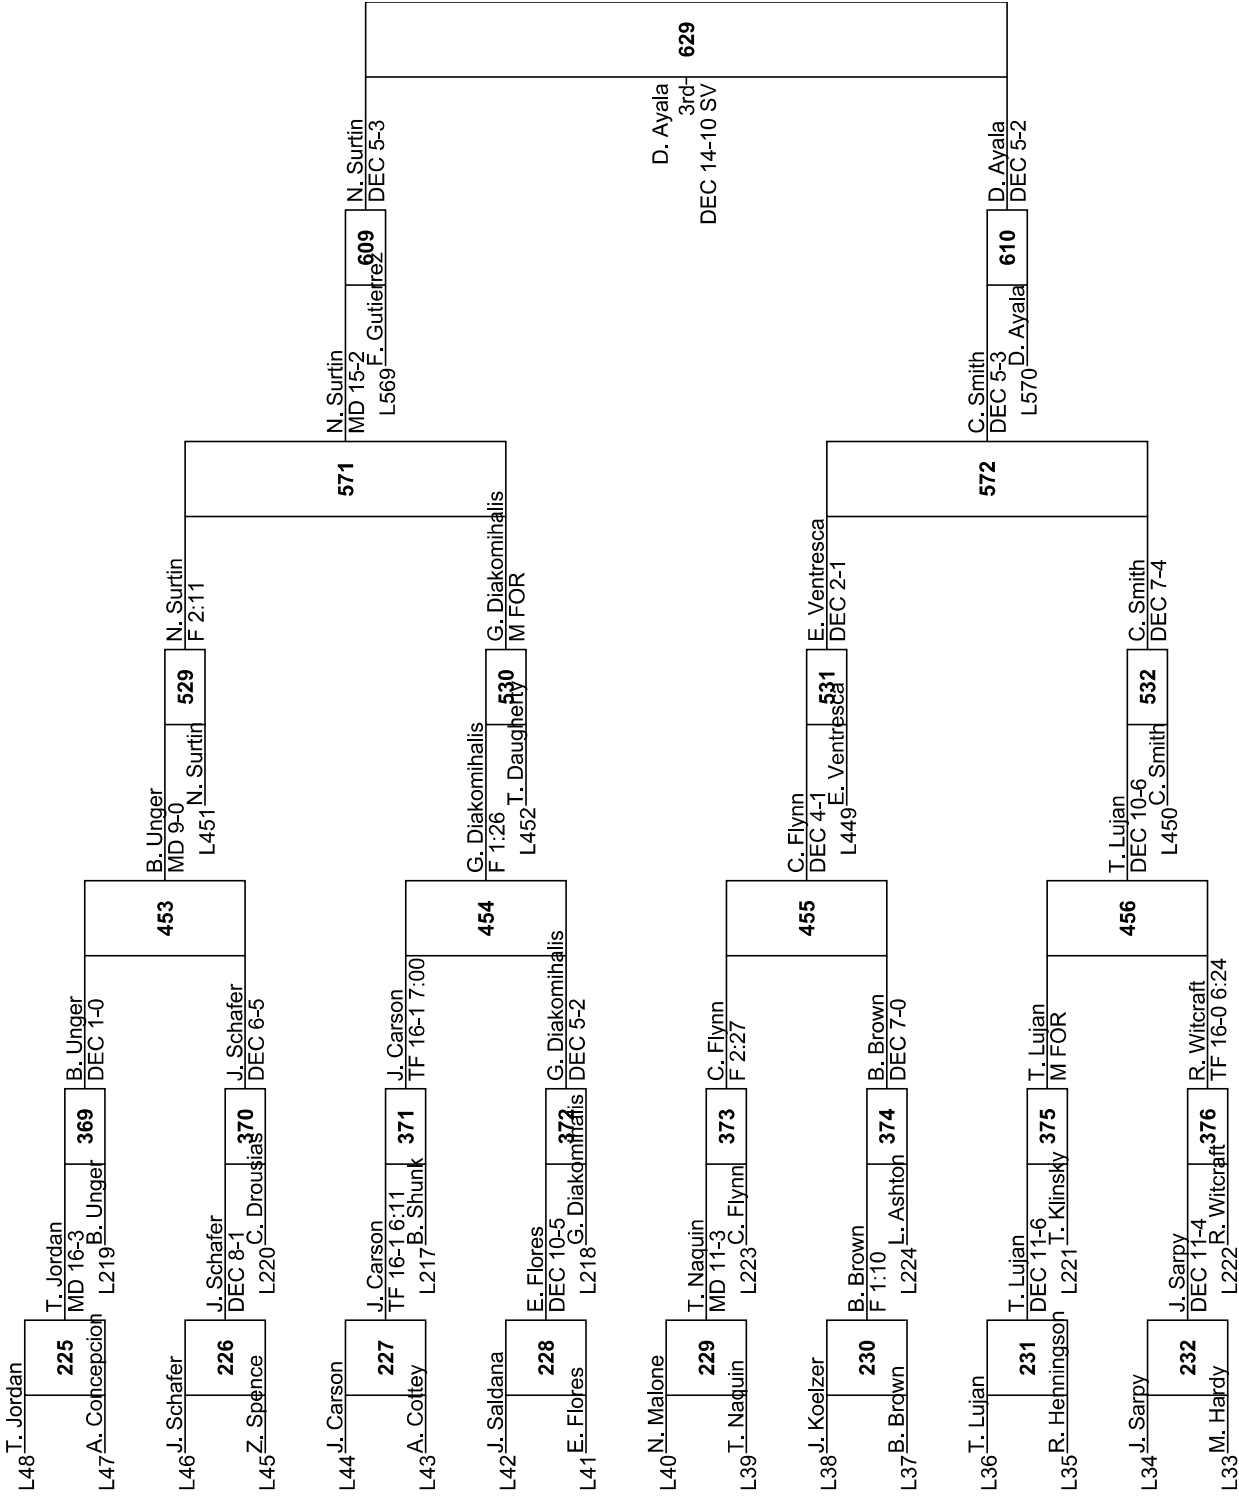

Team Scores

Rank	Team	Points
1	Missouri	175.5
2	North Dakota St.	109.5
3	Michigan State	94.5
4	Minnesota	85.5
5	Cornell	85
6	South Dakota St.	76
7	West Virginia	69.5
8	Appalachian State	56.5
9	Duke	48.5
10	Northern Colorado	48
11	Stanford	47.5
12	Chattanooga	45.5
13	Maryland	43
14	Virginia Tech	38.5
15	North Carolina St.	32.5
16	Penn State	32
17	Rider	30
18	Iowa	29.5
19	Oklahoma St.	22.5
19	Buffalo	22.5
21	Little Rock	21
22	CSU-Bakersfield	19.5
23	George Mason	13
24	The Citadel	12.5
25	Gardner-Webb	12
26	VMI	6.5
27	Drexel	6
28	Bellarmino	5