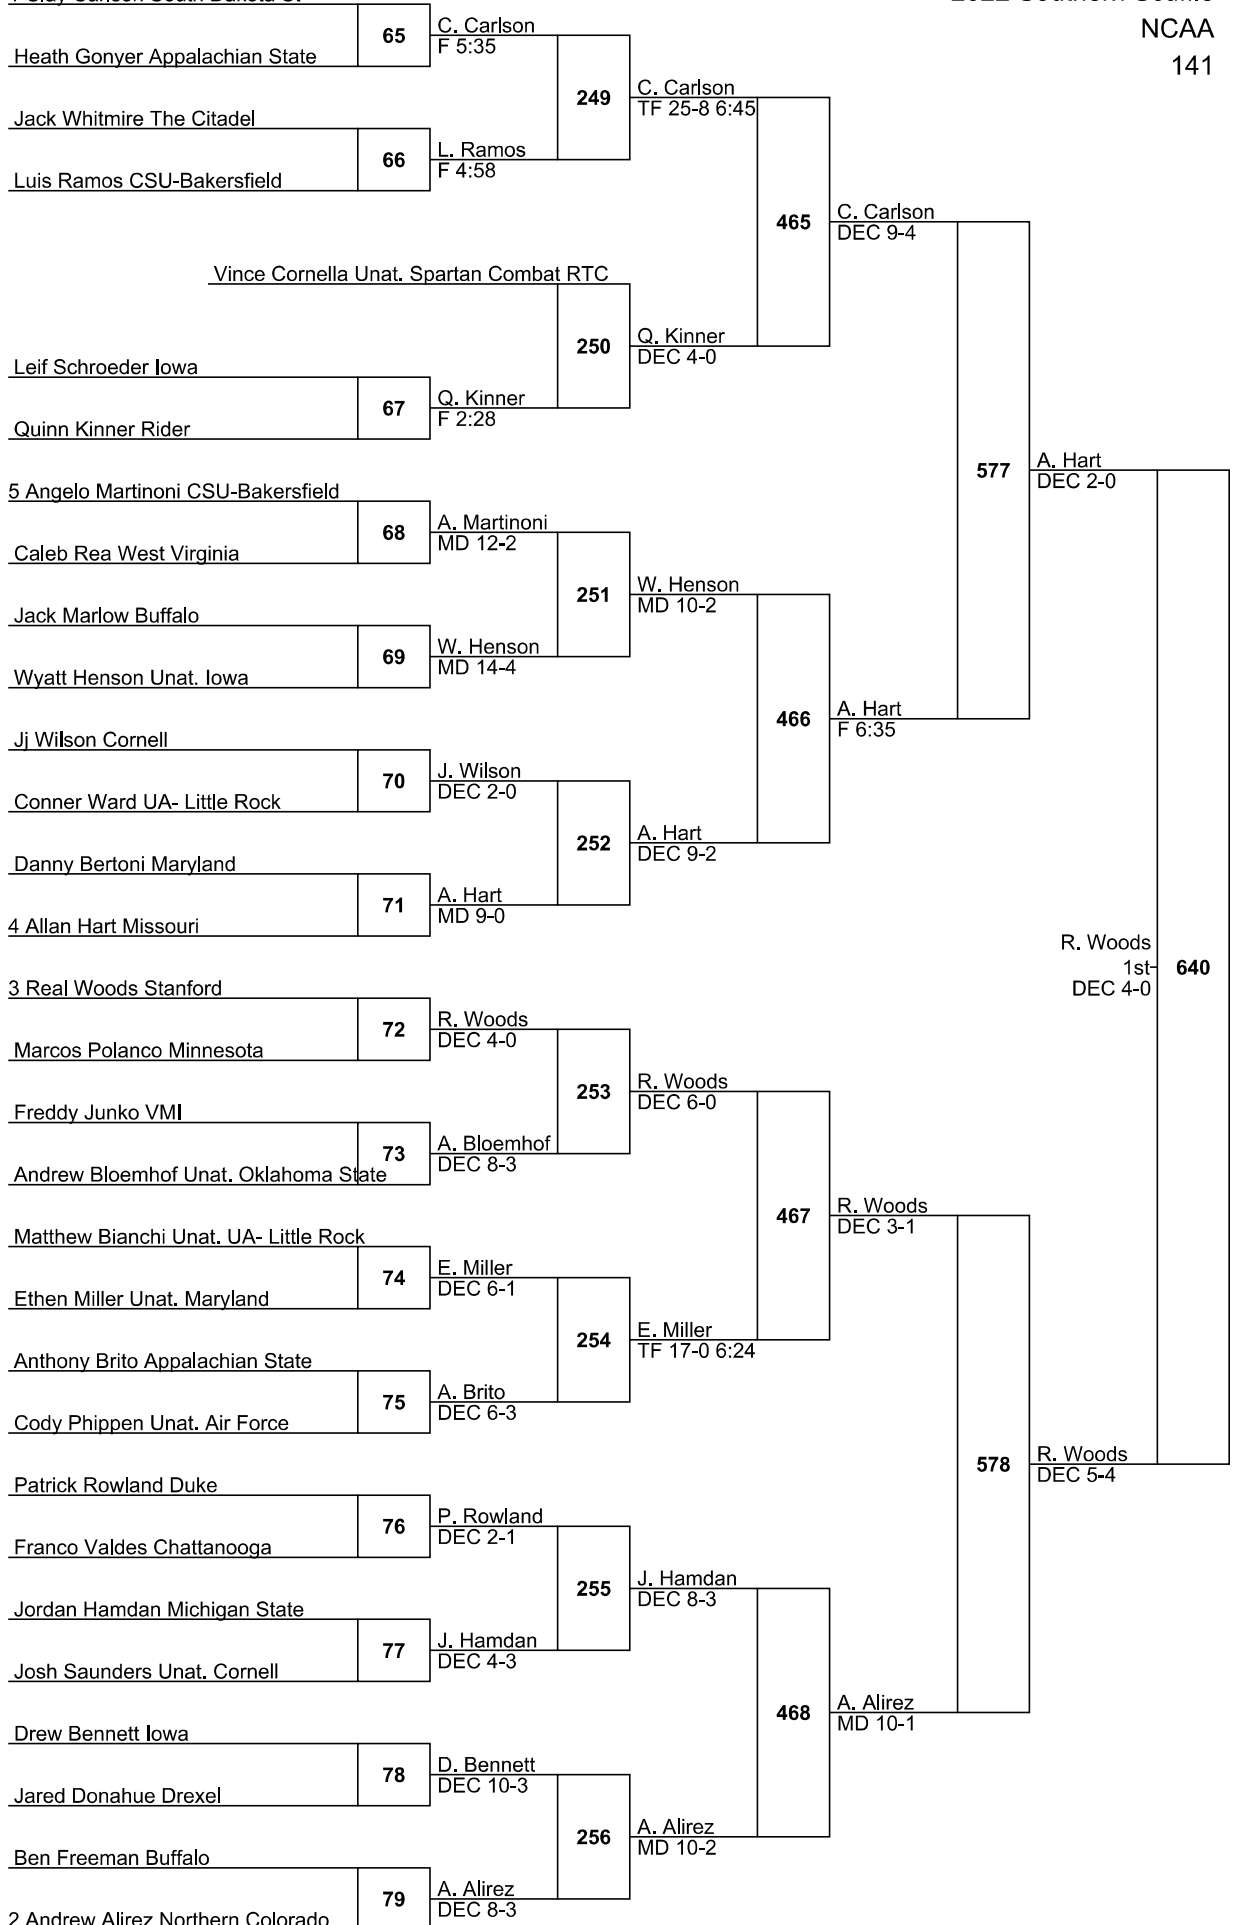

1 Clay Carlson South Dakota St