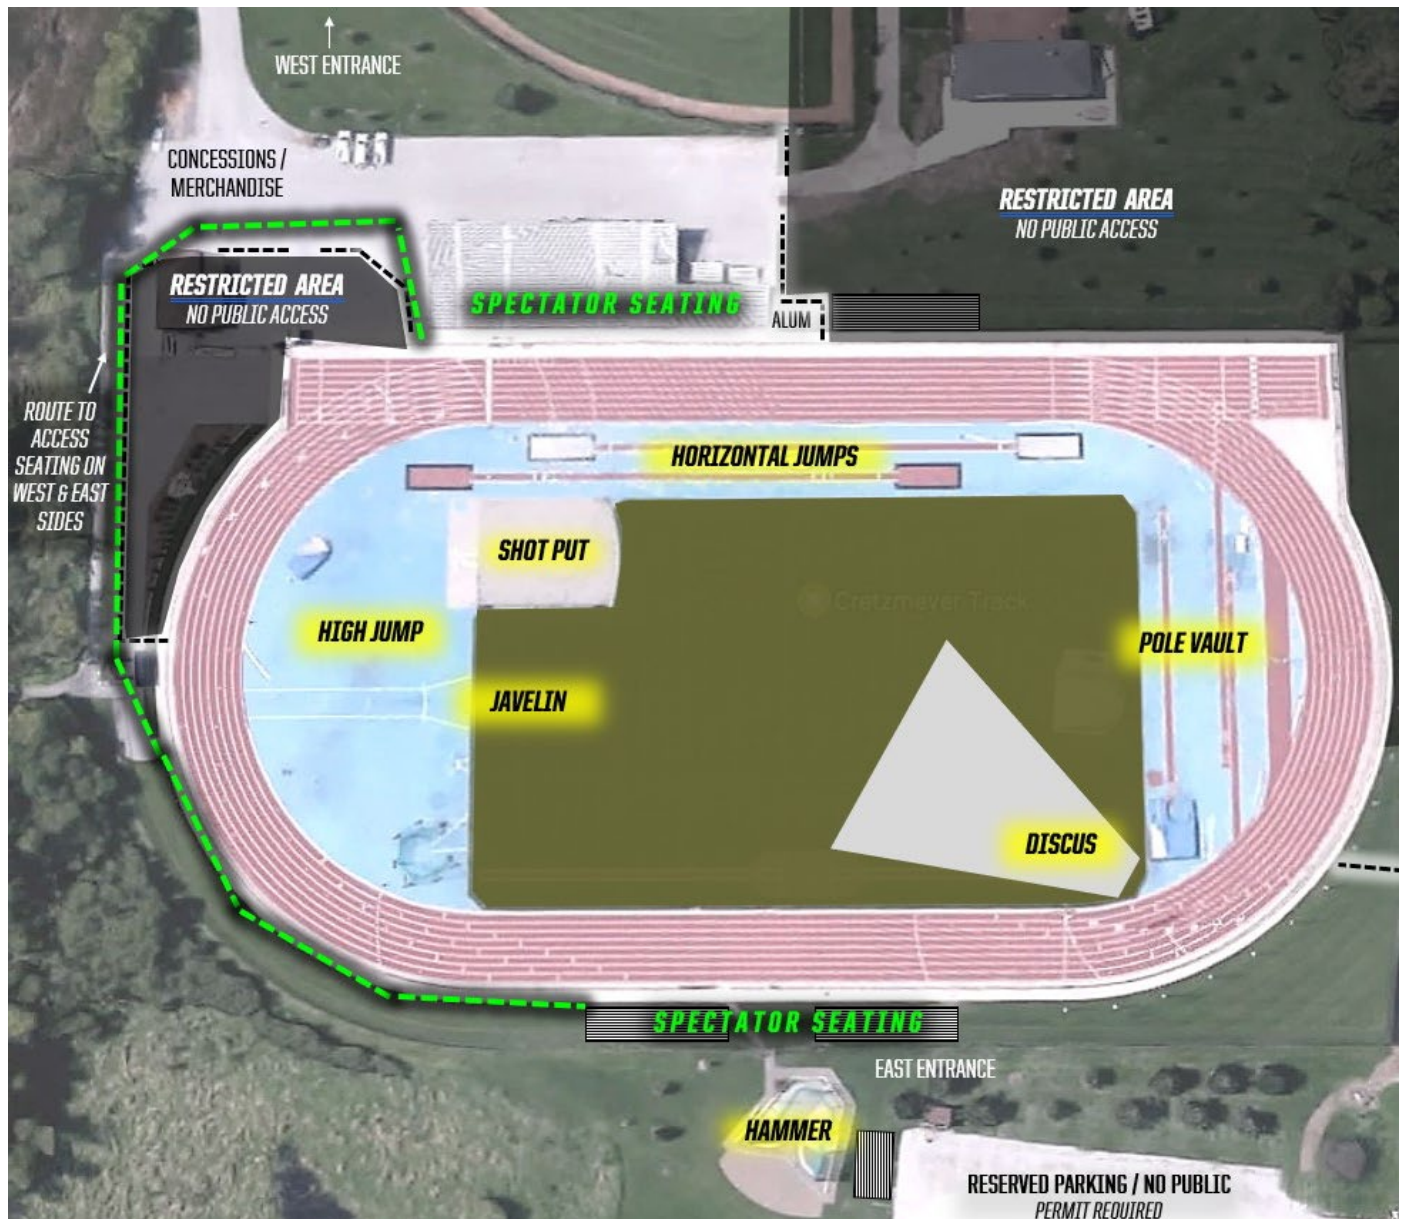

Gates will open one (1) hour prior to the first event of the day.

The following items are **prohibited**, admission will be denied to anyone carrying such items:

- Alcoholic beverages
- Irritants, noisemakers or any disruptive device
- Outside food, beverages or coolers
- Pets or non-service animals
- Tobacco of any kind
- Weapons of any kind

## **PARKING**

Public parking will be available but limited within the Softball Parking Lot. Additional parking will be available free of charge in the **Hawkeye Commuter Parking Lot (Lot 85)**. A complimentary bus shuttle will be available to and from the competition facility beginning two (2) hours prior to the first event until one (1) hour after the meet.

### **DIRECTIONS TO LOT 85:**

**GPS Address:** [Hawkeye Commuter Lot, Iowa City, IA 52246](#)

**Distance:** 1.0 mile from the competition facility (*estimated 20-minute walk*)

- Head south on Mormon Trek Blvd. and continue for 0.4 miles. Turn right onto Hawkeye Park Rd. and continue for 0.6 miles. Parking Lot 85 will be on your right (*route indicated in teal below*).

Complementary bus shuttles will pick-up at the bus stop shelter in the middle of the lot (*indicated as  below*).