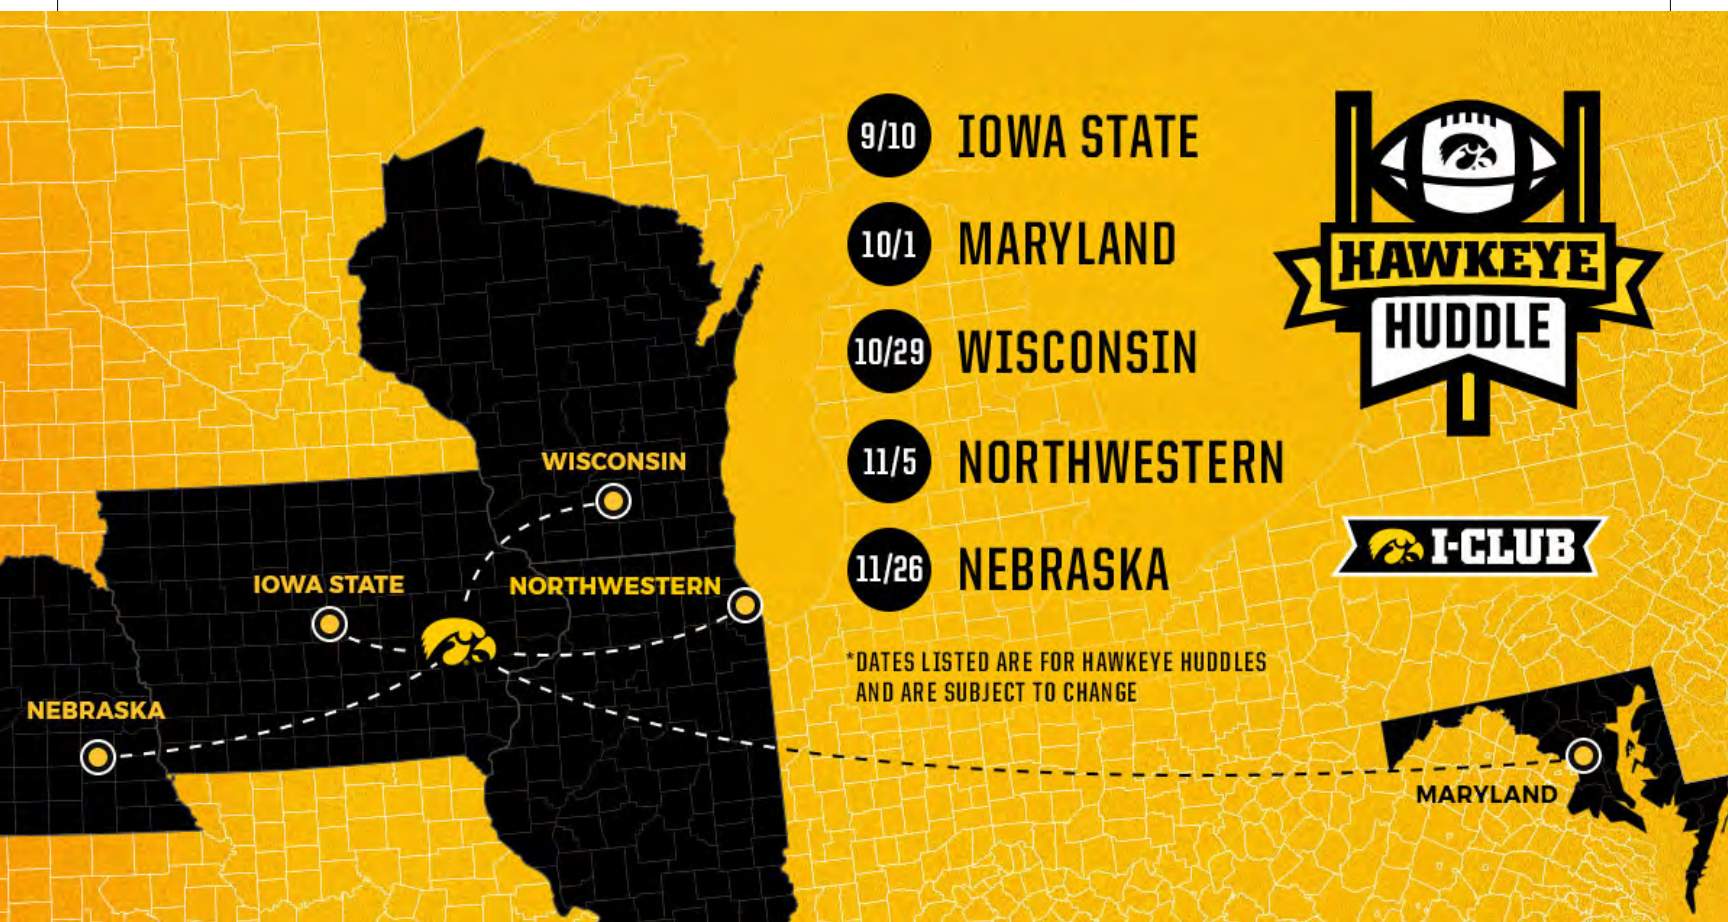

at **IOWA STATE**

Huddle Date: Friday, September 10 (game Sept 11)

Huddle Location: Wellman's Pub and Rooftop - West Des Moines

Huddle Time: 4:30-6:30 p.m., CT

at **MARYLAND**

Huddle Date: Friday, October 1 (8 p.m., ET)

Huddle Location: Mulligan's Grill & Pub @ Maryland Golf Course

Huddle Time: 4:30-6:30 p.m., EST

at **WISCONSIN**

Huddle Date: Friday, October 29 (game Oct 30 - 11 a.m.)

Huddle Location: Whiskey Jacks Saloon - Madison

Huddle Time: 4-6:30 p.m., CT

at **NORTHWESTERN**

Huddle Date: Friday, November 5 (game Nov 6)

Huddle Location: The Leader Bar - Chicago

Huddle Time: 4:30-6:30 p.m., CT

at **NEBRASKA**

Huddle Date: Friday, November 26 (12:30 p.m.)

Huddle Location: Embassy Suites Downtown Lincoln

Huddle Time: 9:30-11:30 a.m., CT

H + *OUR*
PLUS
EQUALS
MORE.

HyVee [®] *PLUS* [™]

PREMIUM MEMBERSHIP

Sign up today! hy-vee.com/plus

Official Grocery Partner of the Iowa Hawkeyes