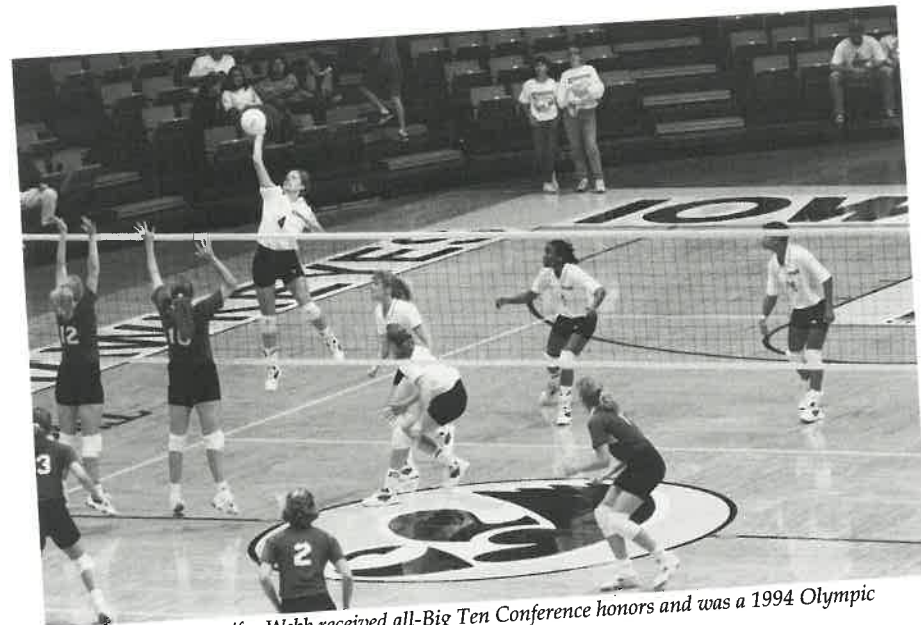

1994 Season Statistics

#	Name	MP	GP	K	E	TA	PCT	A	SA	BS	BA	DG
1	Heather Grim	32	110	0	3	13	-.231	6	18	0	2	108
3	Jennifer Bell	30	93	154	75	410	.193	29	14	11	64	97
4	Jennifer Webb	33	128	468	197	1113	.244	92	36	15	91	390
5	Heather Calomese	32	105	15	19	49	-.082	11	17	0	1	128
7	Shawna Moskalik	26	70	82	35	228	.206	7	2	8	43	47
8	Teri Fleming	32	106	28	14	96	.146	14	15	0	1	161
9	Lisa Dockray	33	131	166	59	441	.243	1520	47	16	81	321
10	Tiffany Meligan	32	126	156	52	438	.237	25	7	28	117	90
11	Carie Simonian	10	13	2	0	9	.222	40	0	0	1	8
13	Jill Oelschlager	33	129	446	202	1245	.196	37	34	3	35	354
15	Katy Fawbush	33	131	542	240	1413	.214	46	35	3	35	342
Team Totals		33	132	2059	896	5455	.213	1827	225	84	471	2046
Team Blocks											319.5	
Opponent Totals		33	132	1938	880	5480	.193	1651	184	61	451	1872
Team Blocks											286.5	

Jill Oelschlager paced Iowa with 22 kills in NCAA tournament action against Pittsburgh.

As a sophomore Jennifer Webb received all-Big Ten Conference honors and was a 1994 Olympic Festival alternate.

Welcome to