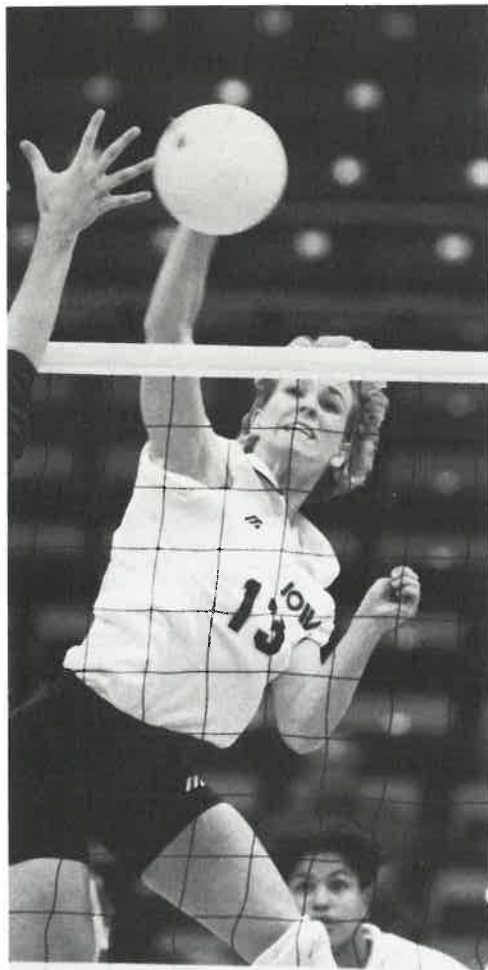

1994 Season Statistics

#	Name	MP	GP	K	E	TA	PCT	A	SA	BS	BA	DG
1	Heather Grim	32	110	0	3	13	-.231	6	18	0	2	108
3	Jennifer Bell	30	93	154	75	410	.193	29	14	11	64	97
4	Jennifer Webb	33	128	468	197	1113	.244	92	36	15	91	390
5	Heather Calomese	32	105	15	19	49	-.082	11	17	0	1	128
7	Shawna Moskalik	26	70	82	35	228	.206	7	2	8	43	47
8	Teri Fleming	32	106	28	14	96	.146	14	15	0	1	161
9	Lisa Dockray	33	131	166	59	441	.243	1520	47	16	81	321
10	Tiffany Meligan	32	126	156	52	438	.237	25	7	28	117	90
11	Carie Simonian	10	13	2	0	9	.222	40	0	0	1	8
13	Jill Oelschlager	33	129	446	202	1245	.196	37	34	3	35	354
15	Katy Fawbush	33	131	542	240	1413	.214	46	35	3	35	342
Team Totals		33	132	2059	896	5455	.213	1827	225	84	471	2046
Team Blocks											319.5	
Opponent Totals		33	132	1938	880	5480	.193	1651	184	61	451	1872
Team Blocks											286.5	

Jill Oelschlager paced Iowa with 22 kills in NCAA tournament action against Pittsburgh.

As a sophomore Jennifer Webb received all-Big Ten Conference honors and was a 1994 Olympic Festival alternate.

Welcome to