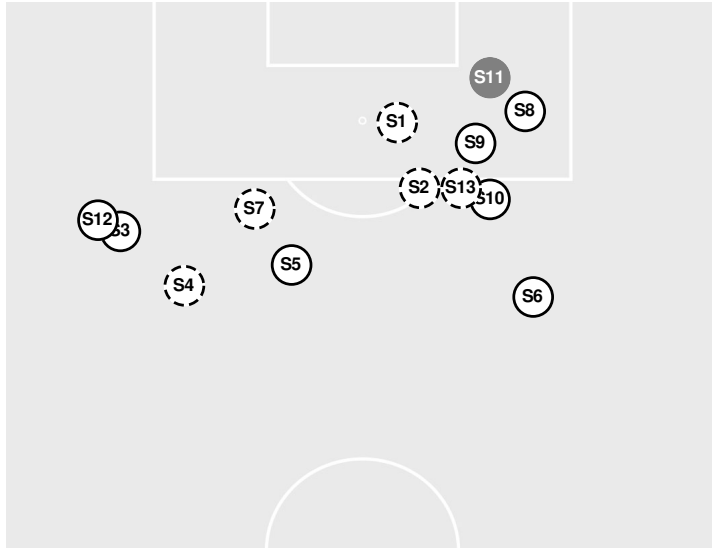

Kansas vs Iowa

8/25/2022 Iowa Soccer Complex, Iowa City, Iowa
2022-23 Women's Soccer

Officials: Shane Butler, Cassidy Moulton, James Perryman, Jonathan Hill

Shots by Half Intervals	Hawkeyes	1st Half	2nd Half			
		Jayhawks	4	9	8	7

Shot Chart

HAWKEYES