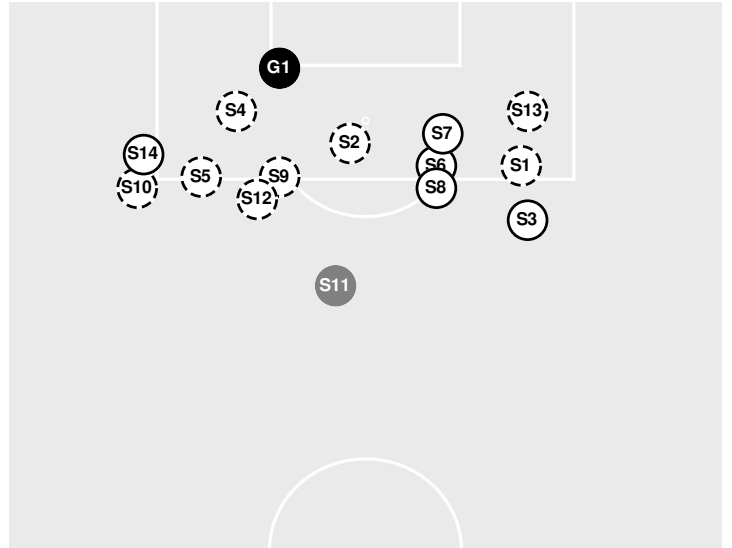

JAYHAWKS

S Shot Off Target
S Shot On Target
S Blocked
G Goal / Own Goal

Shot Summary