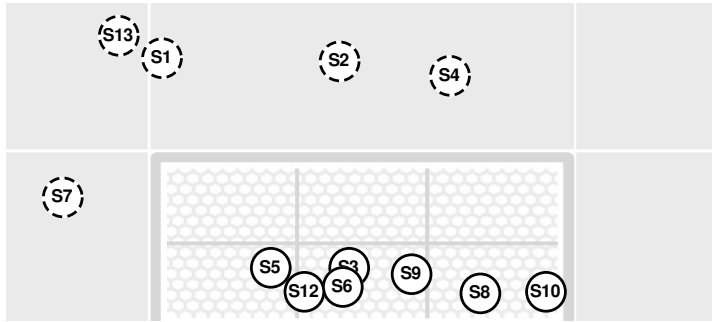

Kansas vs Iowa

8/25/2022 Iowa Soccer Complex, Iowa City, Iowa
2022-23 Women's Soccer

Officials: Shane Butler, Cassidy Moulton, James Perryman, Jonathan Hill

Shots by Half Intervals	Hawkeyes	1st Half	2nd Half			
		Jayhawks	4	9	8	7

Shot Chart

HAWKEYES