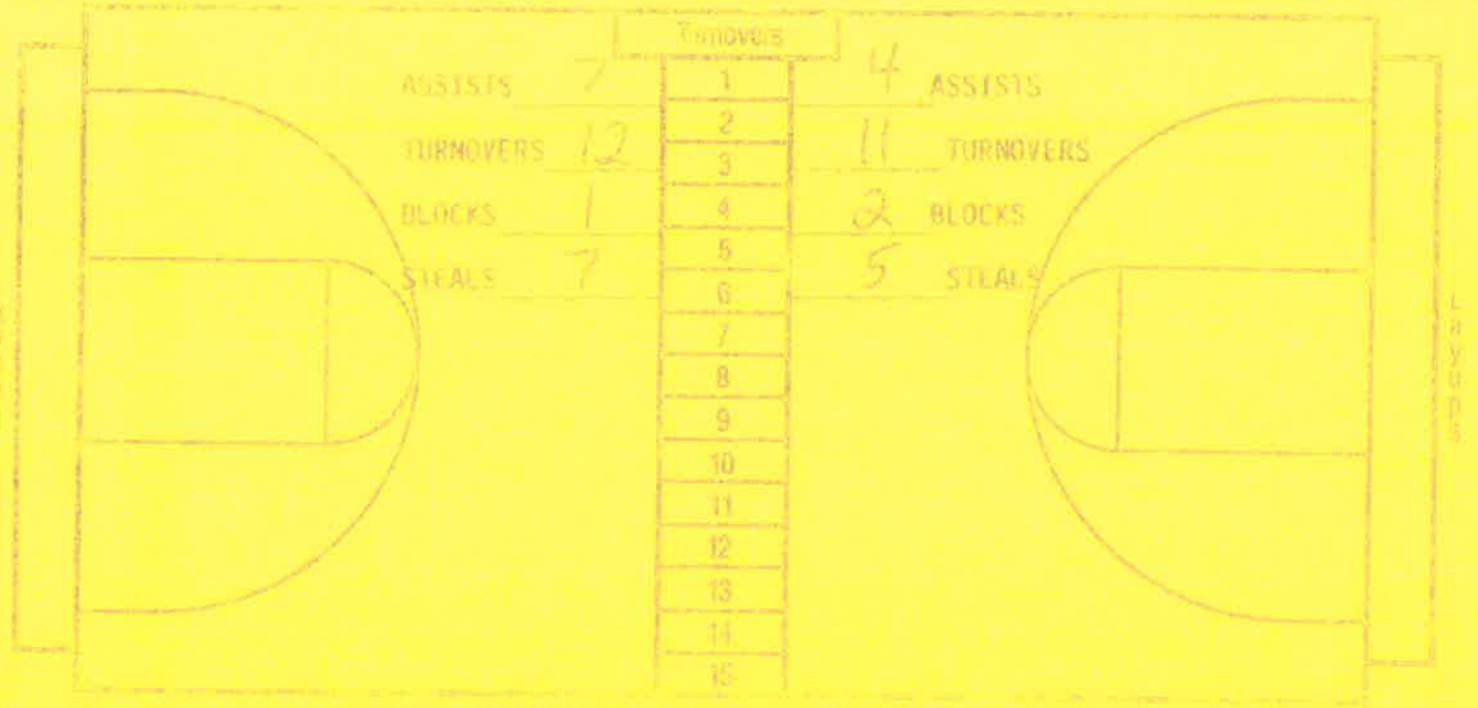

NBA/AAU CHAMPIONSHIP BASKETBALL STATISTICS

DATE 12-6-87
SITE EVANS FIELD HOUSE/DAKOTA 17
5th ANNUAL FASTBREAK FEST

SCORE SHEET

TEAM IOWA HALF 1st TEAM NORTHERN ILLINOIS

NO.	LAST NAME	FG	FTM	FT	FTA	REB	PF	TP
10	SCHNEIDER	0	1			0-0	0	0
12	WATTS							
14	HALL							
15	CHRISTIAN	1	2	2	2	0-1	1	4
22	SCHNEIDER	2	2			2-2	2	4
24	MOMILLON							
25	PRICE	1	4			0-0	2	2
29	EDWARDS	7	10	5	7	0-3	0	19
32	WILLIAMS	0	1	0	2	0-2	1	0
33	HATHAWAY							
38	LAW	1	1			0-0	0	2
42	BARRY	2	6			0-3	1	4
44	FULLER	1	1			1-0	1	2
						3-4		

NO.	LAST NAME	FG	FTM	FT	FTA	REB	PF	TP
10	FOSS	4	8	0	1	0-1	1	8
11	DOVE	0	1	0	0	0-0	0	0
13	REEKS	1	1			0-1	0	2
20	LIPNISKY							
23	DALLAS							
31	OWENS	3	5	1	2	0-2	2	7
32	STUBBS	3	9	3	4	0-2	1	9
33	WELLS							
34	WINGIS					0-1	1	0
40	VANDEHEY							
42	HINCHEY	3	6	2	2	3-2	1	8
52	SEWARD					0-1	1	0
						5-7		

TEAM TOTALS (not good in blocks) 24
TOTALS 15 28 7 4 16 6 37

TEAM TOTALS (not good in blocks) 17
TOTALS 14 30 6 9 16 3 24

PTS 536 FT% .636
FLS (FORW) 000 10-0

PTS 467 FT% .667
FLS (FORW) 000 10-0

Head Ball Rebounds 3
Copyright © 1987 National Collegiate Athletic Association

Dead Ball Rebounds 3