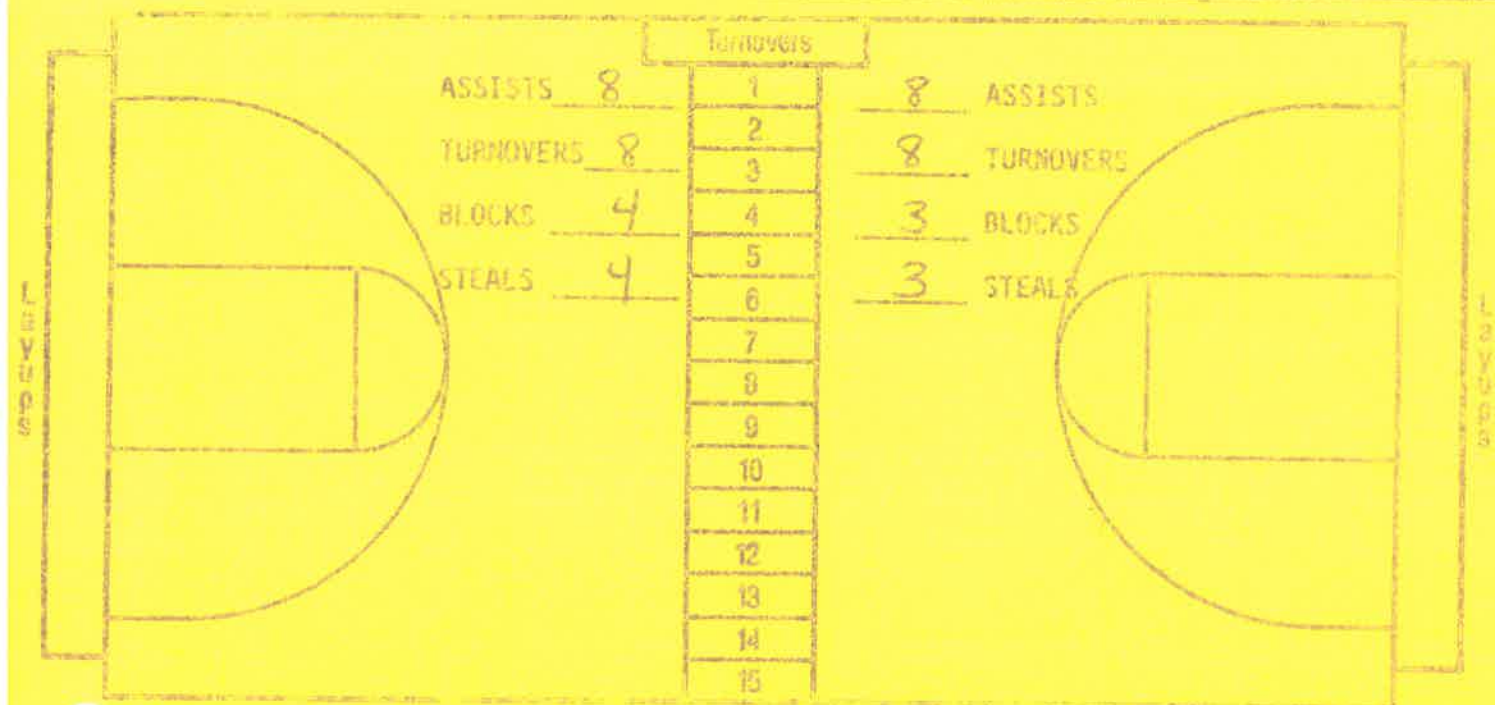

NCAA QUICKIE BASKETBALL STATISTICS

DATE 12-6-67

SITE EVANS FIELD HOUSE/DAVID
5TH ANNUAL XIV FASTBREAK FEST

SHOT CHART

TEAM IOWA 35 HALF 1st TEAM CSU-Long Beach 32

NO.	LAST NAME	PG	FG	FT	FRA	TR	PF	TP
10	SCHUELER							
12	WATTS							
14	HALL							
21	CHRISTIAN	0	1			0-0		0
22	SCHNEIDER	2	4	0	1	1-2	2	4
24	McMILLON					0-2		0
25	PRICE	5	11	1	2	3-2	1	12
30	EDWARDS	3	6	1	2	1-7	2	7
32	WILLIAMS	0	1	2	2		1	2
33	RATTIGAN							
34	LAW	2	5	2	2		1	6
42	BERRY	2	6			1-5	2	4
44	FULLER							
TOTALS		14	34	6	9	6-18	9	35

NO.	LAST NAME	PG	FG	FT	FRA	TR	PF	TP
4	TOLER	6	12	1	2	2-1		13
11	WILKERSON	1	6	0	0	2-1	2	2
12	COLEMAN	0	2			0-2	3	0
14	TURNER	3	5			0-1		6
21	SMITH	1	6	1	2	7-5		3
30	BRANDY	0	3			0-0		0
31	JOY							
32	SWOFFER							
40	LEE	2	8	2	4	1-6	1	6
42	DOWELL	1	2			3-1		2
43	RESLOCK							
TOTALS		14	44	4	8	6-17	6	32

FG% .412 FT% .667
3-PT FG (FGM-FGA) .333 (1-3)
3-PT FT (FTM-FTA) Low (0-1)

FG% .318 FT% .500
3-PT FG (FGM-FGA) 0-1 / .000