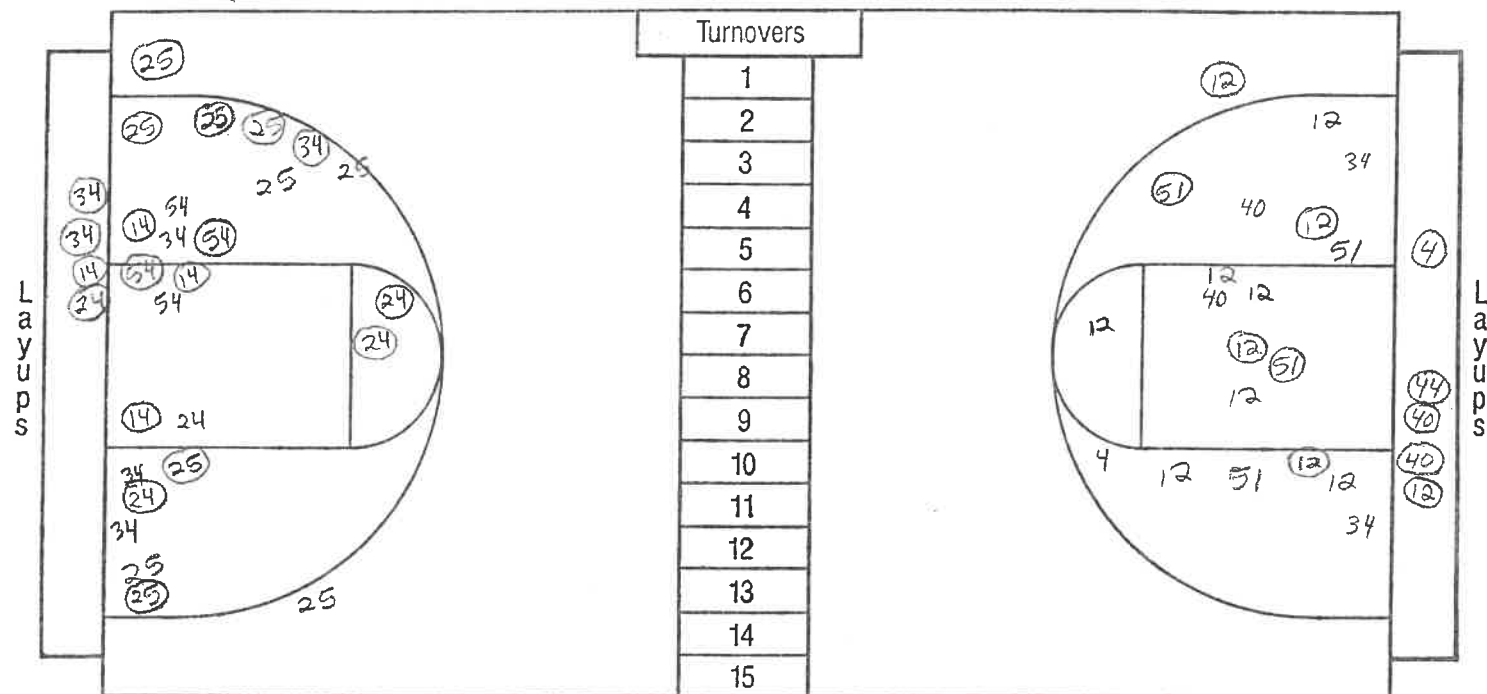

TIME	PLAY	SCORE	ISU MARGIN
20:00	Alternate possession to Iowa	29-41	-12
19:57	Hall in the lane	29-43	-14
19:19	Schueler layup after steal	29-45	-16
19:00	Hall in the lane	29-47	-18
18:58	IOWA STATE TIMEOUT(3)		
18:28	Abrahamson 16-footer left side	29-49	-20
17:09	Alternate possession to Iowa State		
16:49	Schueler holding(1-1)		
16:44	Schueler driving layin	29-51	-22
15:55	Law layin	29-53	-24
15:42	IOWA STATE TIMEOUT(4)		
15:06	Maple 17-footer right side	31-53	-22
14:47	Schueler three-pointer left side	31-56	-25
14:32	Law pushing(2-2)		
14:07	Rasheed layup after steal	33-56	-23
13:48	Alternate possession to Iowa		
13:31	Maple 18-footer left baseline	35-56	-21
13:18	Price 15-footer right side	35-58	-23
13:10	Law layup after steal	35-60	-25
12:42	Law in lane after steal	35-62	-27
10:52	Lorenzen in the lane, Abrahamson pushing(2-3), X	38-62	-24
9:57	Coyle 10-footer right side	40-62	-22
9:21	Coyle on the arm(1-1), Foster shoots X-0	40-63	-23
8:11	Decker three-pointer left side	43-63	-20
7:31	Decker three-pointer left side	46-63	-17
5:51	Abrahamson 15-footer top of the key	46-65	-19
5:34	Abrahamson on the arm(3-4)		
5:1	Abrahamson on the arm(4-5), Coyle shoots X-X	48-65	-17
5:04	Davis pushing(2-2)		
4:37	Decker 18-footer right side	50-65	-15
4:17	Lorenzen pushing(1-3), Law shoots X-X	50-67	-17
3:33	Decker on the arm(1-4)		
3:10	Alternate possession to Iowa State		
2:36	Schueler 18-footer top of the key	50-69	-19
2:21	Lorenzen in the lane	52-69	-17
2:02	Decker holding(2-5)		
1:59	Lorenzen blocking(2-6), X-X by Hall	52-71	-19
1:31	Decker three-pointer left side	55-71	-16
:37	Shrigley in the lane	55-73	-18
:18	Schueler in the lane	55-75	-20

FINAL SCORE

IOWA 75, IOWA STATE 55

NCAA QUICKIE BASKETBALL STATISTICS

DATE December 17, 1989

SITE James H. Hilton Coliseum

SHOT CHART

TEAM Iowa HALF 1st TEAM Iowa State

IOWA