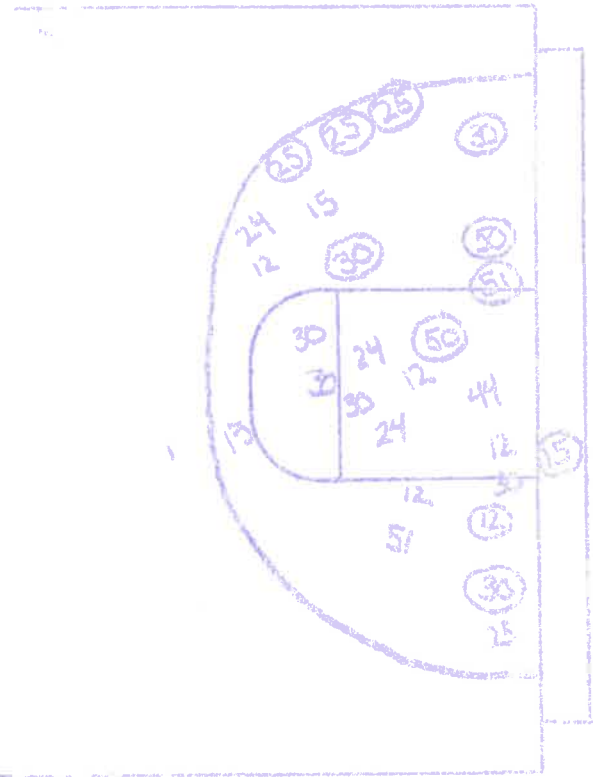

Turnovers
1
2
3
4
5
6
7
8
9
10
11
12
13
14
15