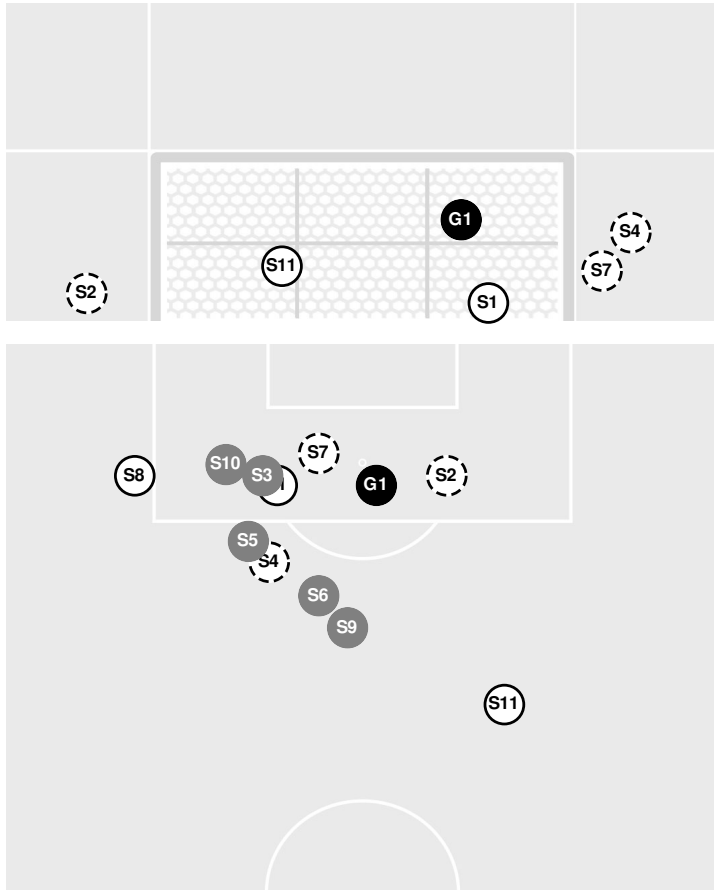

72:27 Foul on Iowa.
77:28 Offside against UCLA.
78:02 Foul on UCLA.
79:03 Shot by Hawkeyes Cary, Samantha, SAVE Brzykcy, Lauren.
79:13 Corner kick by Hawkeyes [79:13].
79:51 Bruins substitution: Riley, Brianne for Walbruch, Ellie.
79:51 Bruins substitution: Kerr, Kylie for Desiano, Madelyn.
79:51 Bruins substitution: Cook, Ally for Evans, Maya.
79:51 Hawkeyes substitution: Durr, Josie for Fetty, Rielee.
79:51 Hawkeyes substitution: Lietz, Morgan for Cape, Jenny.
79:51 Hawkeyes substitution: Massa, Natalie for Anderson, Kyndal.
81:05 Foul on UCLA.
82:11 Foul on Iowa.
83:00 Bruins substitution: Wright, Lexi for Edelman, Megan.
83:00 Bruins substitution: Saunicheva, Julia for Reyes, Maricarmen.
84:21 Foul on UCLA.
85:23 Shot by Hawkeyes Lietz, Morgan WIDE RIGHT.
85:56 Hawkeyes substitution: Fetty, Rielee for Massa, Natalie.
85:56 Hawkeyes substitution: Anderson, Kyndal for Otto, Elle.
90:00 End of period [90:00].

IOWA 0, UCLA 1

Shots by Half Intervals		1st Half	2nd Half
Bruins		5	7
Hawkeyes		3	2

Shot Chart

BRUINS

HAWKEYES

S Shot Off Target
 S Shot On Target
 S Blocked
 G Goal / Own Goal

Shot Summary

Iowa vs UCLA