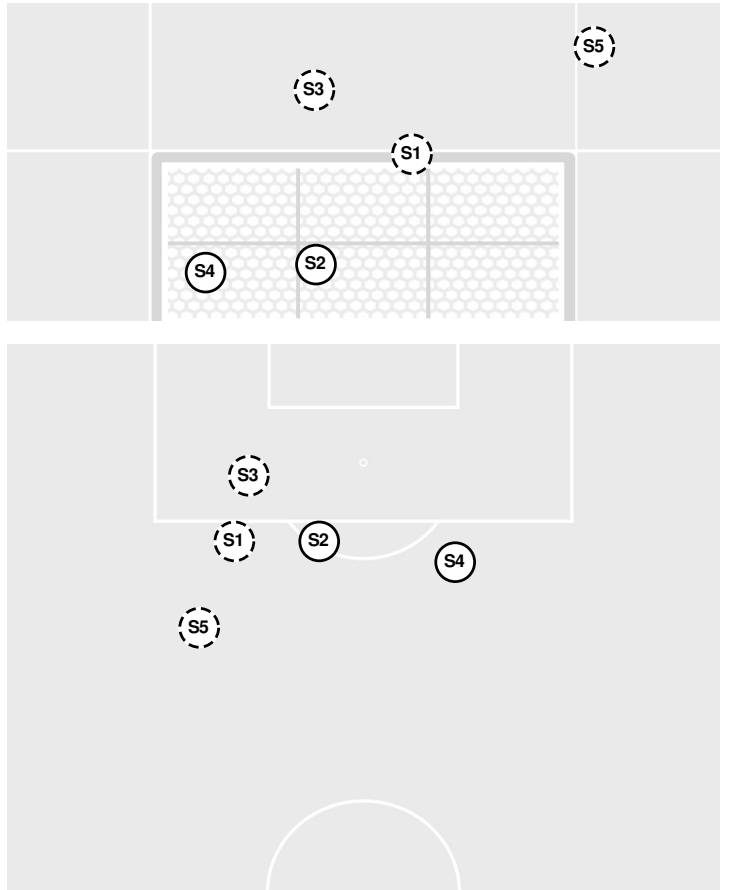

IOWA 0, UCLA 1

Shots by Half Intervals		1st Half	2nd Half
Bruins		5	7
Hawkeyes		3	2

Shot Chart

BRUINS

HAWKEYES

S Shot Off Target
 S Shot On Target
 S Blocked
 G Goal / Own Goal

Shot Summary

Iowa vs UCLA