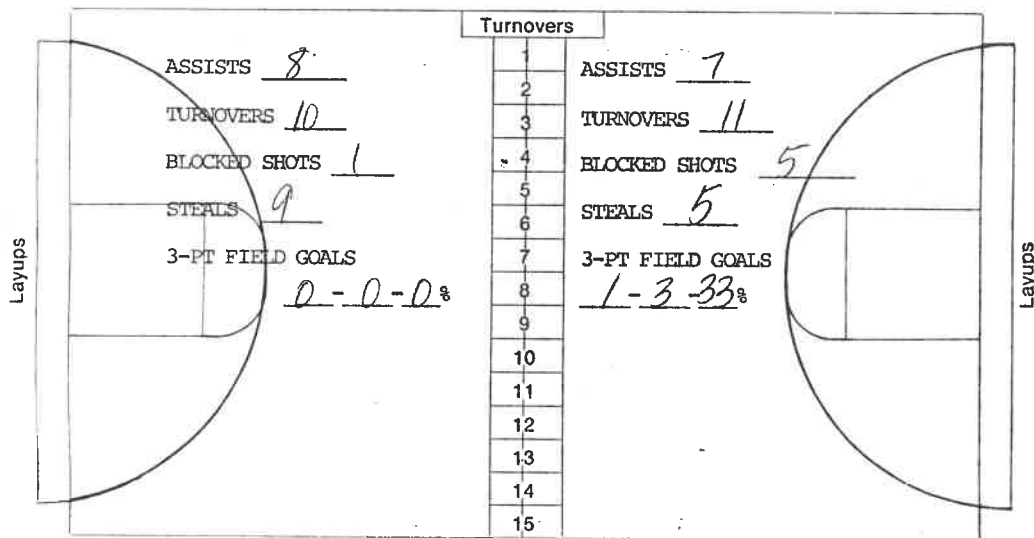

NCAA QUICKIE BASKETBALL STATISTICS

First Half

Second Half

Final

(Circle one)

	IOWA Visitors	VIRGINIA Home
Team: Score.....	38	28
Field Goals (Made/Att./Pct.).....	10-33 - 48.5%	11-27 - 40.7%
Free Throws (Made/Att./Pct.).....	6-8 - 75%	5-7 - 71.4%
Rebounds.....	23	14
Fouls.....	11	7
Individual: Scoring Leaders.....	Price 14	Cardoza 13
Rebounding Leaders.....	Price 9	Carter 3 Hawkins 3
Three or More Fouls.....	Berry 3 Edwards 3	None

Shot Chart

Team IOWA

Team VIRGINIA