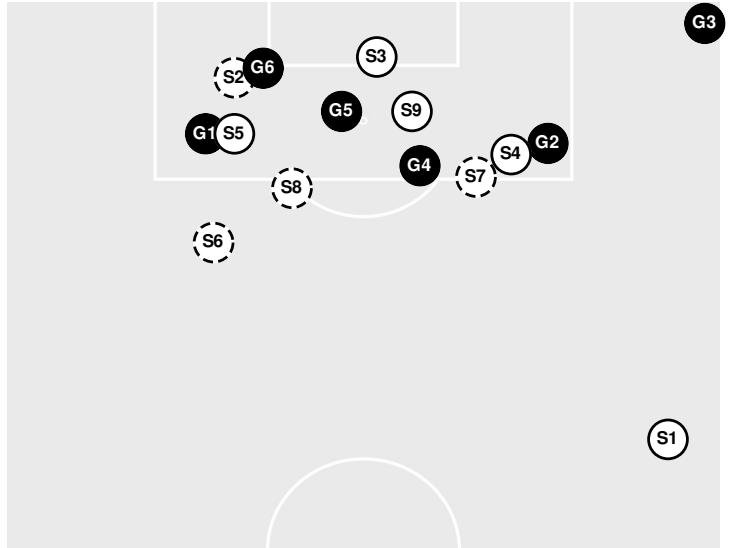

**IOWA 0, UNI 0**

Officials:

**Shots by Half Intervals**

Panthers  
Hawkeyes

	1st Half	2nd Half
Panthers	3	4
Hawkeyes	9	6

**Shot Chart**

**PANTHERS**

**HAWKEYES**

No	Time	Player	Description
S1	18'	<b>12</b> , Olivia Knoepfle	Saved
S2	35'	<b>26</b> , Sophia Meier	
S3	41'	<b>18</b> , Allison Whitaker	
S4	55'	<b>19</b> , Sophia Balistreri	
S5	64'	<b>9</b> , Lauren Heinsch	
S6	66'	<b>19</b> , Sophia Balistreri	Saved
S7	71'	<b>12</b> , Olivia Knoepfle	