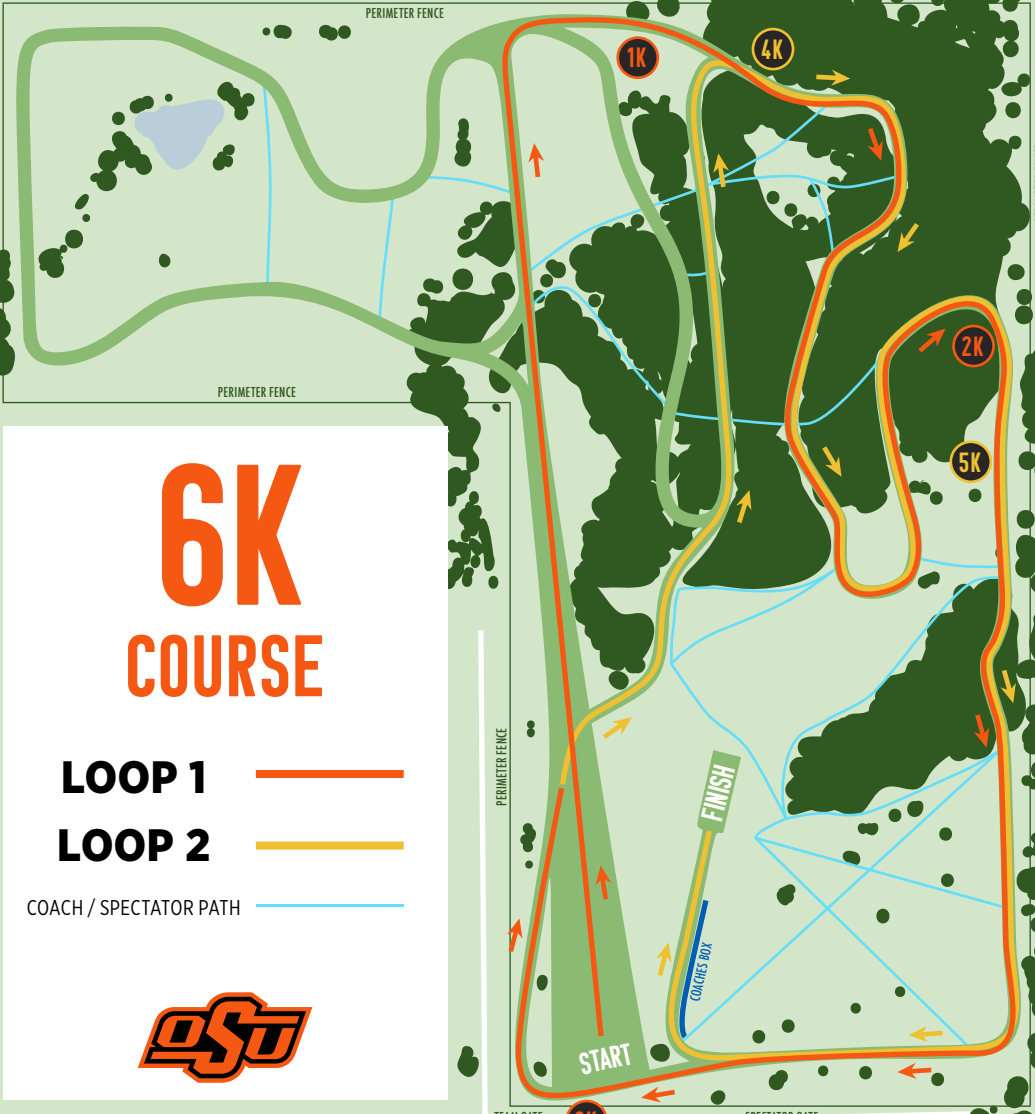

OKLAHOMA STATE

CROSS COUNTRY

GREINER FAMILY OSU CROSS COUNTRY COURSE

6K COURSE

LOOP 1 ———

LOOP 2 ———

COACH / SPECTATOR PATH ———

TEAM GATE

3K

SPECTATOR GATE

FINISH

COACHES BOX

START

1K

4K

5K

2K