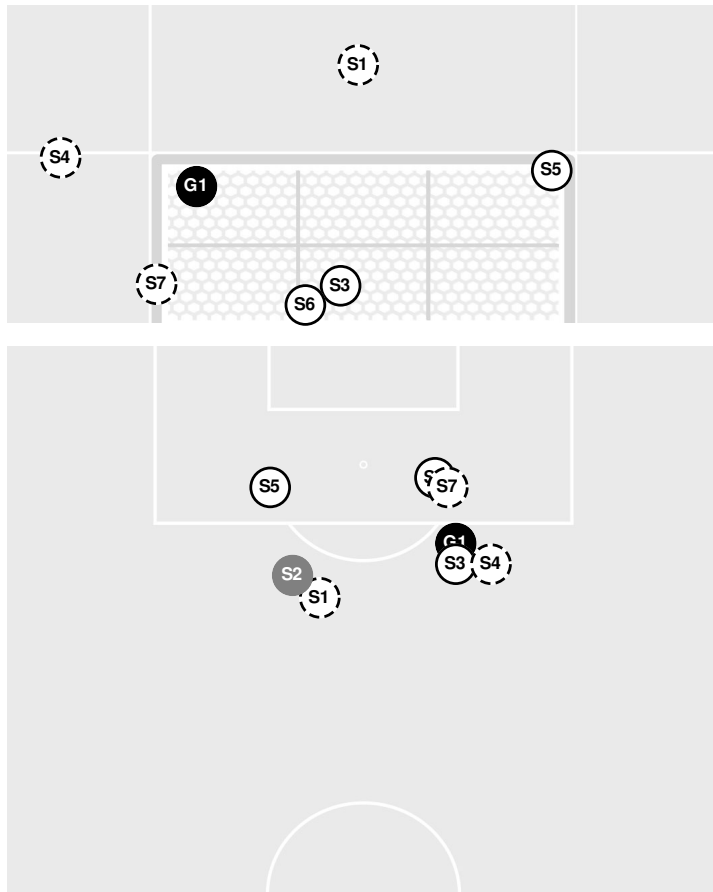

- 71:17 Nittany Lions substitution: MacBean, Kaitlyn for Schlegel, Ally.
- 72:28 Offside against Penn St..
- 73:53 Foul on Iowa.
- 74:45 Shot by Nittany Lions Wiesner, Kate, SAVE Enneking, Macy.
- 76:19 Nittany Lions substitution: Smith, Olivia for Canniff, Jordan.
- 76:56 Hawkeyes substitution: Bundy, Addie for Welker, Camille.
- 76:56 Hawkeyes substitution: Johnston, Maggie for Otto, Elle.
- 76:56 Nittany Lions substitution: Dyke, Cori for Wilson, Natalie.
- 77:33 Foul on Iowa.
- 78:36 Corner kick by Hawkeyes [78:36].
- 79:27 Nittany Lions substitution: Hocking, Penelope for Wasserman, Rachel.
- 79:27 Nittany Lions substitution: Schlegel, Ally for MacBean, Kaitlyn.
- 81:28 Shot by Hawkeyes Halonen, Caroline WIDE.
- 82:19 Yellow card on Nittany Lions Smith, Olivia.
- 82:56 Offside against Iowa.
- 83:23 Foul on Iowa.
- 84:28 Foul on Iowa.
- 84:28 PENALTY KICK by Nittany Lions Schlegel, Ally MISSED, save Enneking, Macy.
- 85:36 Foul on Penn St..
- 86:25 Corner kick by Nittany Lions [86:25].
- 86:37 Nittany Lions substitution: MacBean, Kaitlyn for Olive, Devon.
- 87:14 Shot by Nittany Lions Hocking, Penelope WIDE RIGHT.
- 87:36 Nittany Lions substitution: Kershner, Elle for Smith, Olivia.
- 87:55 Foul on Penn St..
- 88:04 Yellow card on Nittany Lions Schlegel, Ally.
- 89:50 Corner kick by Nittany Lions [89:50].
- 90:00 Shot by Nittany Lions Schiemann, Mieke HIGH.
- 90:00 End of period [90:00].

PENN ST. 0, IOWA 1

Shots by Half Intervals

Hawkeyes
Nittany Lions

	1st Half	2nd Half
Hawkeyes	1	7
Nittany Lions	5	5

Shot Chart

HAWKEYES

NITTANY LIONS

S Shot Off Target
 S Shot On Target
 S Blocked
 G Goal / Own Goal

Shot Summary

HAWKEYES

No	Time	Player	Description
S1	31'	33, Caroline Halonen	
G1	52'	33, Caroline Halonen	
S2	56'	5, Cassidy Formanek	Blocked
S3	63'	18, Emma Kozicki	Saved
S4	66'	2, Hailey Rydberg	
S5	68'	23, Elle Otto	Saved
S6	69'	9, Samantha Cary	Saved
S7	82'	33, Caroline Halonen	