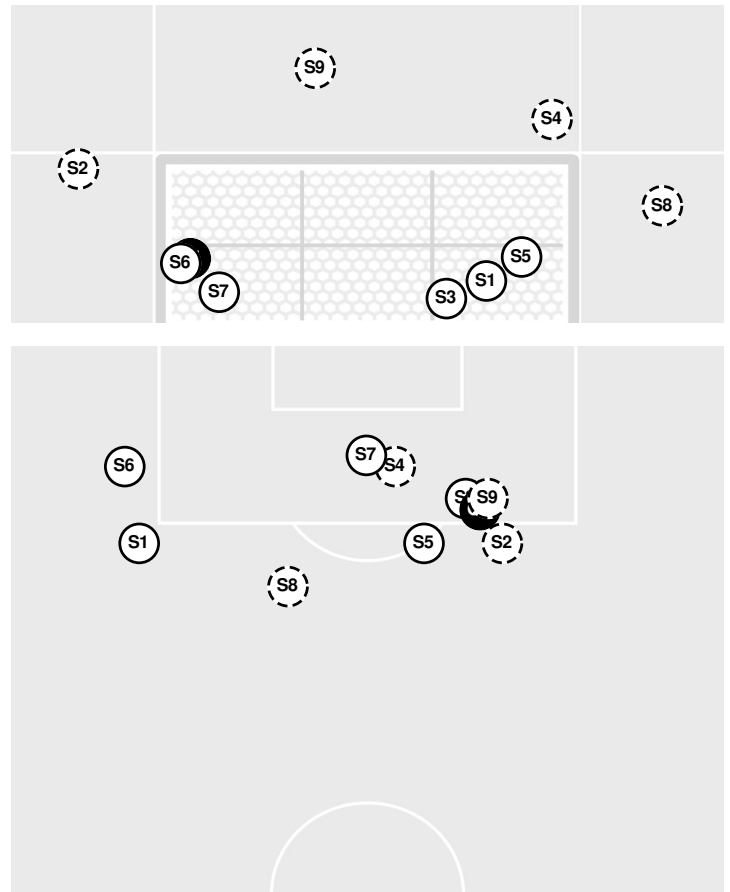

- 71:17 Nittany Lions substitution: MacBean, Kaitlyn for Schlegel, Ally.
- 72:28 Offside against Penn St..
- 73:53 Foul on Iowa.
- 74:45 Shot by Nittany Lions Wiesner, Kate, SAVE Enneking, Macy.
- 76:19 Nittany Lions substitution: Smith, Olivia for Canniff, Jordan.
- 76:56 Hawkeyes substitution: Bundy, Addie for Welker, Camille.
- 76:56 Hawkeyes substitution: Johnston, Maggie for Otto, Elle.
- 76:56 Nittany Lions substitution: Dyke, Cori for Wilson, Natalie.
- 77:33 Foul on Iowa.
- 78:36 Corner kick by Hawkeyes [78:36].
- 79:27 Nittany Lions substitution: Hocking, Penelope for Wasserman, Rachel.
- 79:27 Nittany Lions substitution: Schlegel, Ally for MacBean, Kaitlyn.
- 81:28 Shot by Hawkeyes Halonen, Caroline WIDE.
- 82:19 Yellow card on Nittany Lions Smith, Olivia.
- 82:56 Offside against Iowa.
- 83:23 Foul on Iowa.
- 84:28 Foul on Iowa.
- 84:28 PENALTY KICK by Nittany Lions Schlegel, Ally MISSED, save Enneking, Macy.
- 85:36 Foul on Penn St..
- 86:25 Corner kick by Nittany Lions [86:25].
- 86:37 Nittany Lions substitution: MacBean, Kaitlyn for Olive, Devon.
- 87:14 Shot by Nittany Lions Hocking, Penelope WIDE RIGHT.
- 87:36 Nittany Lions substitution: Kershner, Elle for Smith, Olivia.
- 87:55 Foul on Penn St..
- 88:04 Yellow card on Nittany Lions Schlegel, Ally.
- 89:50 Corner kick by Nittany Lions [89:50].
- 90:00 Shot by Nittany Lions Schiemann, Mieke HIGH.
- 90:00 End of period [90:00].

PENN ST. 0, IOWA 1

Shots by Half Intervals

Hawkeyes
Nittany Lions

	1st Half	2nd Half
Hawkeyes	1	7
Nittany Lions	5	5

Shot Chart

HAWKEYES

NITTANY LIONS

S Shot Off Target
 S Shot On Target
 S Blocked
 G Goal / Own Goal

Shot Summary

HAWKEYES

No	Time	Player	Description
S1	31'	33, Caroline Halonen	
G1	52'	33, Caroline Halonen	
S2	56'	5, Cassidy Formanek	Blocked
S3	63'	18, Emma Kozicki	Saved
S4	66'	2, Hailey Rydberg	
S5	68'	23, Elle Otto	Saved
S6	69'	9, Samantha Cary	Saved
S7	82'	33, Caroline Halonen	