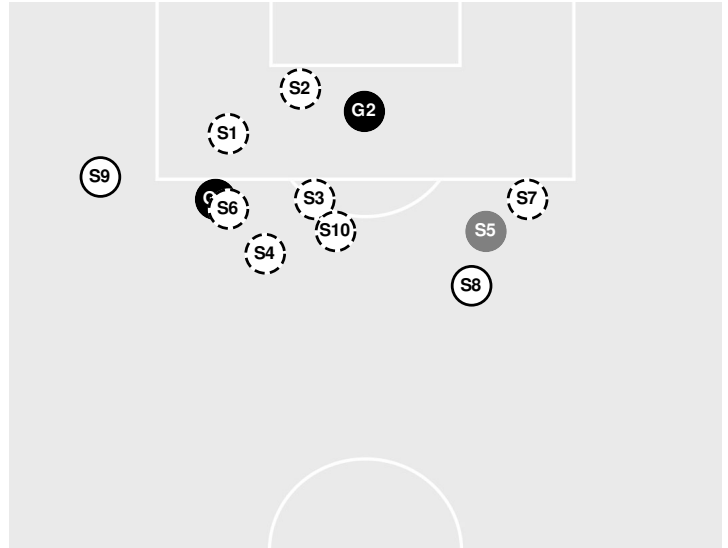

BOILERMAKERS

S Shot Off Target
S Shot On Target
S Blocked
G Goal / Own Goal

Shot Summary