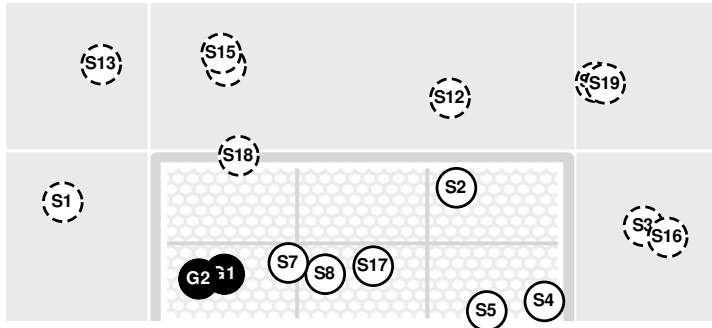

Purdue vs Iowa

10/13/2022 Iowa Soccer Complex, Iowa City
2022-23 Women's Soccer

Officials: Nikola Aleksic, Esad Omanovic, Cassidy Moulton, Christopher Civitate

Shots by Half Intervals	Hawkeyes	1st Half	2nd Half	
			7	14
	Boilermakers	7	5	

Shot Chart

HAWKEYES