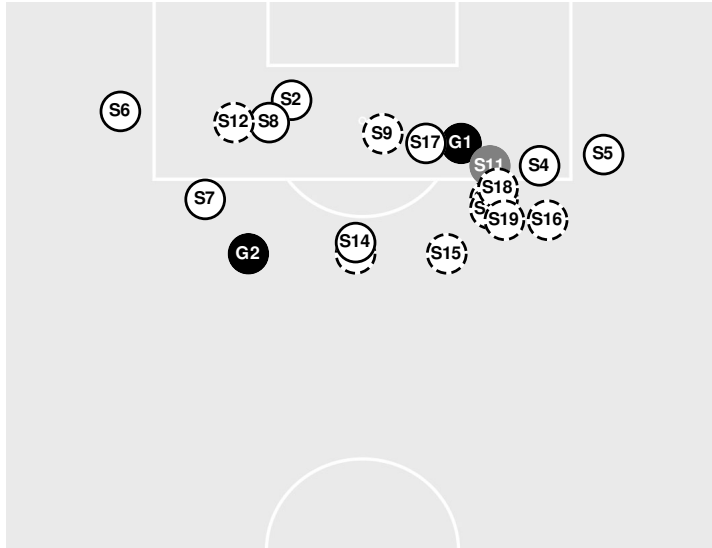

BOILERMAKERS

S Shot Off Target
S Shot On Target
S Blocked
G Goal / Own Goal

Shot Summary