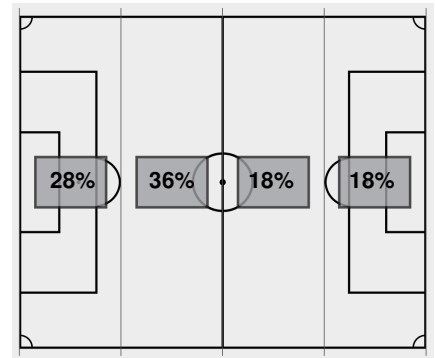

Official Soccer Box Score - First Half

Michigan vs Iowa

10/2/2022 Iowa Soccer Complex, Iowa City
2022-23 Women's Soccer

Match Time: 1:00 PM

Match Duration: 01:58

Attendance: 550

Officials: Cesar Ibarra, Sean Giza, Tyler Tuerner, Trevor Nash

Attacking Direction →

5	TOTAL SHOTS	4
1	SHOTS ON TARGET	2
1	SAVES	1
0	CORNERS	1
2	OFFSIDES	1
0	YELLOW CARDS	1
0	RED CARDS	0
50%	POSSESSION TOTAL	50%

← Attacking Direction

Official's signature

Michigan vs Iowa