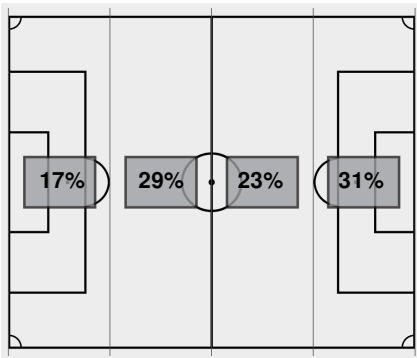

Offsides: Michigan 2, Iowa 2.

Official Soccer Box Score - Final

Michigan vs Iowa

10/2/2022 Iowa Soccer Complex, Iowa City
2022-23 Women's Soccer

Match Time: 1:00 PM

Match Duration: 01:58

Attendance: 550

Officials: Cesar Ibarra, Sean Giza, Tyler Tuerner, Trevor Nash

Attacking Direction →

18	TOTAL SHOTS	12
10	SHOTS ON TARGET	6
5	SAVES	9
4	CORNERS	4
2	OFFSIDES	2
1	YELLOW CARDS	1
0	RED CARDS	1
52%	POSSESSION TOTAL	48%

← Attacking Direction

Official's signature

**Michigan vs Iowa**10/2/2022 Iowa Soccer Complex, Iowa City
2022-23 Women's Soccer**Match Time:** 1:00 PM**Match Duration:** 01:58**Attendance:** 550**Officials:** Cesar Ibarra, Sean Giza, Tyler Tuerner, Trevor Nash**Michigan Starters:**