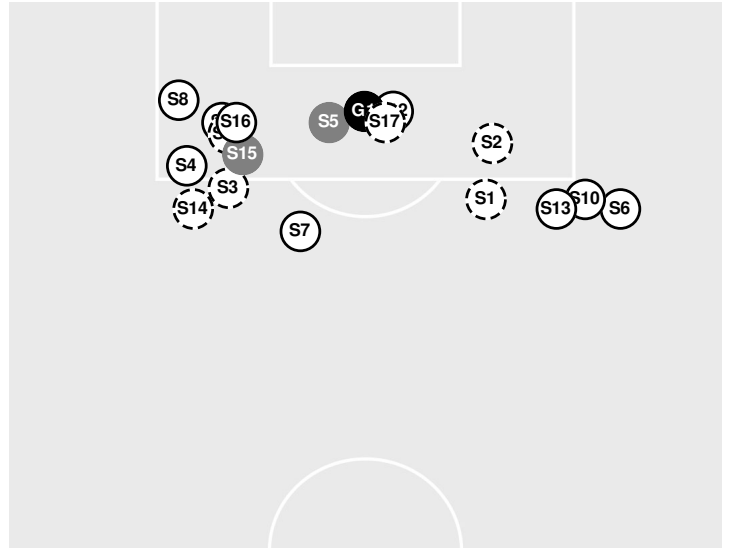

90:00 End of period [90:00].

MICHIGAN 1, IOWA 0

Michigan vs Iowa

10/2/2022 Iowa Soccer Complex, Iowa City
2022-23 Women's Soccer

Officials: Cesar Ibarra, Sean Giza, Tyler Tuerner, Trevor Nash

Shots by Half Intervals	Hawkeyes	1st Half	2nd Half
		Hawkeyes	4
	Wolverines	5	13

Shot Chart

HAWKEYES

WOLVERINES

S Shot Off Target
 S Shot On Target
 S Blocked
 G Goal / Own Goal

Shot Summary

**Michigan vs Iowa**10/2/2022 Iowa Soccer Complex, Iowa City
2022-23 Women's Soccer**Match Time:** 1:00 PM**Match Duration:** 01:58**Attendance:** 550**Officials:** Cesar Ibarra, Sean Giza, Tyler Tuerner, Trevor Nash**HAWKEYES**

No	Time	Player	Description
G1	10'	2 , Hailey Rydberg	
S1	17'	2 , Hailey Rydberg	
S2	29'	33 , Caroline Halonen	
S3	30'	11 , Kellen Fife	Saved
S4	46'	25 , Josie Durr	Saved
S5	59'	33 , Caroline Halonen	Saved
S6	60'	31 , Addie Bundy	
S7	78'	2 , Hailey Rydberg	
S8	86'	32 , Maggie Johnston	Blocked
S9	89'	33 , Caroline Halonen	Saved
S10	90'	2 , Hailey Rydberg	
S11	90'	33 , Caroline Halonen	Saved