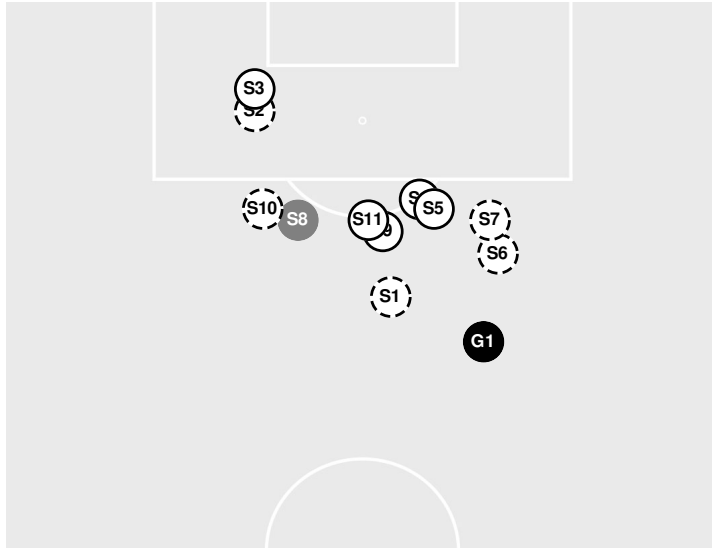

90:00 End of period [90:00].

MICHIGAN 1, IOWA 0

Michigan vs Iowa

10/2/2022 Iowa Soccer Complex, Iowa City
2022-23 Women's Soccer

Officials: Cesar Ibarra, Sean Giza, Tyler Tuerner, Trevor Nash

Shots by Half Intervals	Hawkeyes	1st Half	2nd Half
		Hawkeyes	4
	Wolverines	5	13

Shot Chart

HAWKEYES

WOLVERINES

S Shot Off Target
 S Shot On Target
 S Blocked
 G Goal / Own Goal

Shot Summary

**Michigan vs Iowa**10/2/2022 Iowa Soccer Complex, Iowa City
2022-23 Women's Soccer**Match Time:** 1:00 PM**Match Duration:** 01:58**Attendance:** 550**Officials:** Cesar Ibarra, Sean Giza, Tyler Tuerner, Trevor Nash**HAWKEYES**

No	Time	Player	Description
G1	10'	2 , Hailey Rydberg	
S1	17'	2 , Hailey Rydberg	
S2	29'	33 , Caroline Halonen	
S3	30'	11 , Kellen Fife	Saved
S4	46'	25 , Josie Durr	Saved
S5	59'	33 , Caroline Halonen	Saved
S6	60'	31 , Addie Bundy	
S7	78'	2 , Hailey Rydberg	
S8	86'	32 , Maggie Johnston	Blocked
S9	89'	33 , Caroline Halonen	Saved
S10	90'	2 , Hailey Rydberg	
S11	90'	33 , Caroline Halonen	Saved