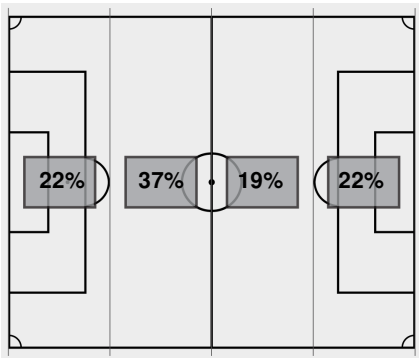

Official Soccer Box Score - First Half

Michigan vs Iowa

10/2/2022 Iowa Soccer Complex, Iowa City
2022-23 Women's Soccer

Match Time: 1:00 PM

Match Duration: 01:58

Attendance: 550

Officials: Cesar Ibarra, Sean Giza, Tyler Tuerner, Trevor Nash

Attacking Direction →

5	TOTAL SHOTS	4
1	SHOTS ON TARGET	2
1	SAVES	1
0	CORNERS	1
2	OFFSIDES	1
0	YELLOW CARDS	1
0	RED CARDS	0
50%	POSSESSION TOTAL	50%

← Attacking Direction

Official's signature

Michigan vs Iowa