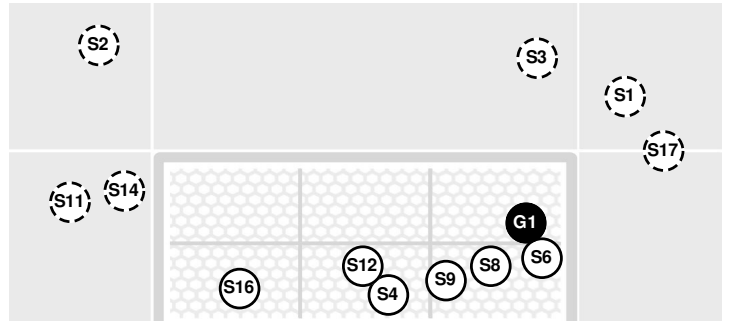

90:00 End of period [90:00].

MICHIGAN 1, IOWA 0

Michigan vs Iowa

10/2/2022 Iowa Soccer Complex, Iowa City
2022-23 Women's Soccer

Officials: Cesar Ibarra, Sean Giza, Tyler Tuerner, Trevor Nash

Shots by Half Intervals	Hawkeyes	1st Half	2nd Half
		Hawkeyes	4
	Wolverines	5	13

Shot Chart

HAWKEYES

WOLVERINES

S Shot Off Target
 S Shot On Target
 S Blocked
 G Goal / Own Goal

Shot Summary

**Michigan vs Iowa**10/2/2022 Iowa Soccer Complex, Iowa City
2022-23 Women's Soccer**Match Time:** 1:00 PM**Match Duration:** 01:58**Attendance:** 550**Officials:** Cesar Ibarra, Sean Giza, Tyler Tuerner, Trevor Nash**HAWKEYES**