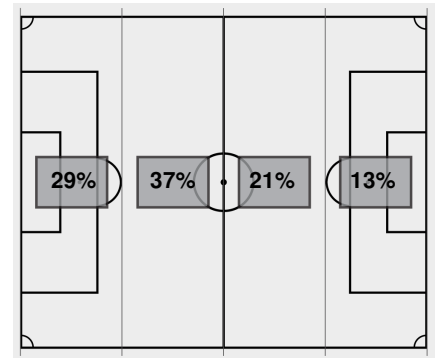

Offsides: Michigan 2, Iowa 2.

Official Soccer Box Score - Final

Michigan vs Iowa

10/2/2022 Iowa Soccer Complex, Iowa City
2022-23 Women's Soccer

Match Time: 1:00 PM

Match Duration: 01:58

Attendance: 550

Officials: Cesar Ibarra, Sean Giza, Tyler Tuerner, Trevor Nash

Attacking Direction →

18	TOTAL SHOTS	12
10	SHOTS ON TARGET	6
5	SAVES	9
4	CORNERS	4
2	OFFSIDES	2
1	YELLOW CARDS	1
0	RED CARDS	1
52%	POSSESSION TOTAL	48%

← Attacking Direction

Official's signature

**Michigan vs Iowa**10/2/2022 Iowa Soccer Complex, Iowa City
2022-23 Women's Soccer**Match Time:** 1:00 PM**Match Duration:** 01:58**Attendance:** 550**Officials:** Cesar Ibarra, Sean Giza, Tyler Tuerner, Trevor Nash**Michigan Starters:**