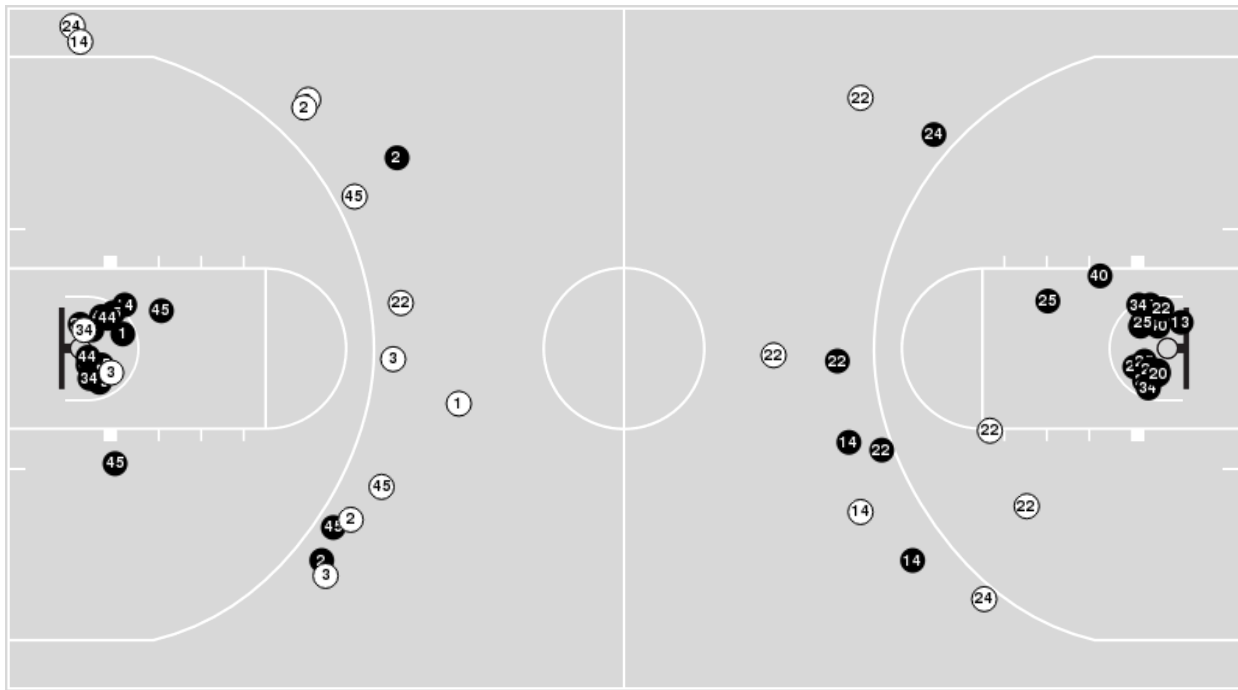

Officials: Lisa Jones, Maggie Tieman, Jamie Broderick

Players => 1, 2, 3, 4, 13, 14, 20, 22, 23, 24, 25, 34, 40, 44, 45FG Types=>AllResults=>All

Iowa

All Field Goals