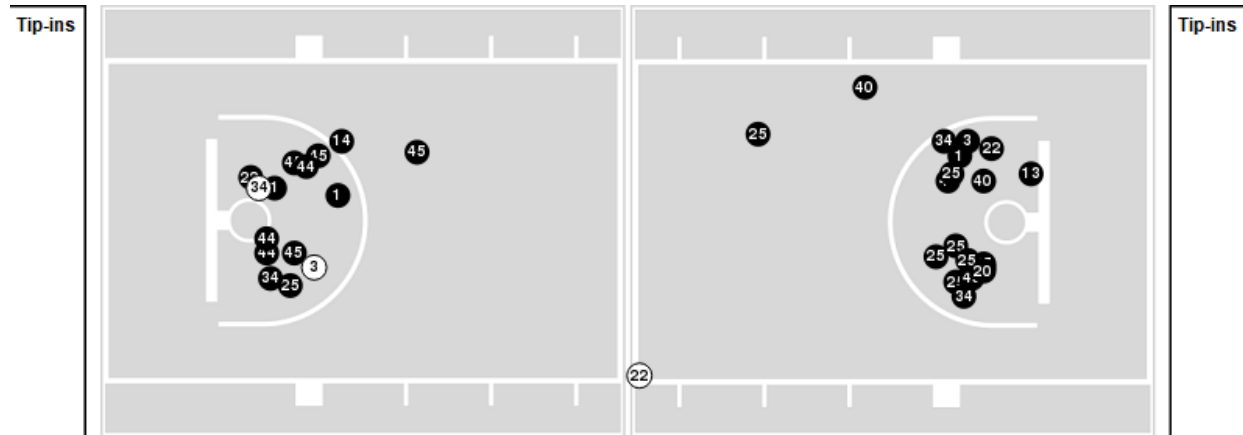

Officials: Lisa Jones, Maggie Tieman, Jamie Broderick

Players => 1, 2, 3, 4, 13, 14, 20, 22, 23, 24, 25, 34, 40, 44, 45FG Types=>AllResults=>All

Iowa

All Field Goals

Blow Up Chart

● Made ○ Missed N - Player Number