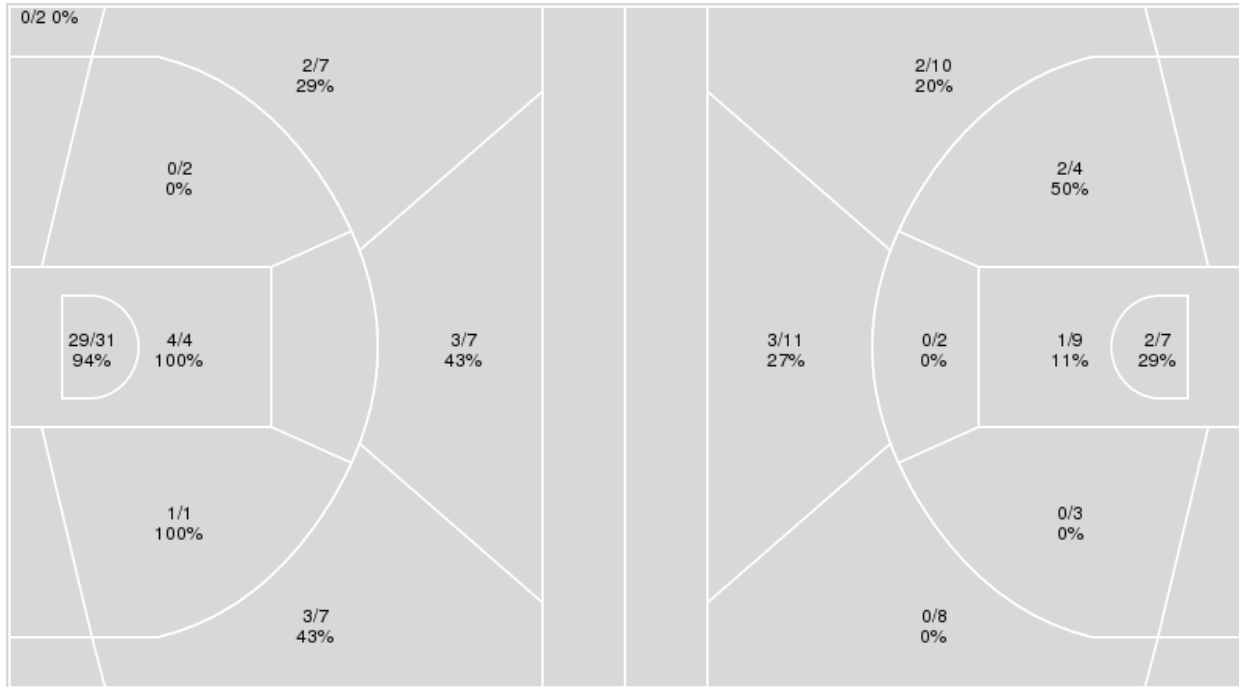

Officials: Lisa Jones, Maggie Tieman, Jamie Broderick

{ Players => 1, 2, 3, 4, 13, 14, 20, 22, 23, 24, 25, 34, 40, 44, 45; } FG
Types => All; Results => All;

{ Players => 1, 3, 5, 10, 11, 12, 13, 15, 20, 22, 23, 25, 30, 32, 33, 35,
44, 45; } FG Types => All; Results => All;

Iowa

Neb.-Kearney

Iowa	M/A	%
Field Goals	42/61	69
2 Points	34/38	89
3 Points	8/23	35
Free Throws	16/21	76

Neb.-Kearney	M/A	%
Field Goals	10/54	19
2 Points	5/24	21
3 Points	5/30	17
Free Throws	4/9	44