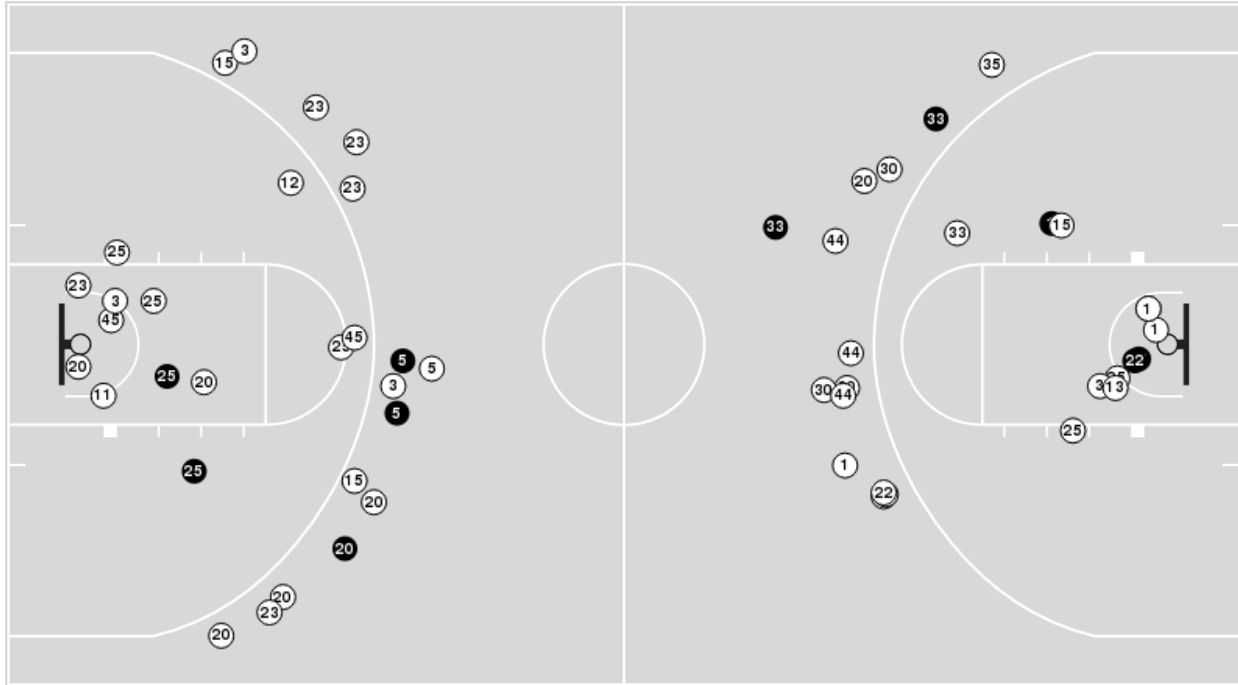

Officials: Lisa Jones, Maggie Tieman, Jamie Broderick

Players => 1, 3, 5, 10, 11, 12, 13, 15, 20, 22, 23, 25, 30, 32, 33, 35, 44, 45FG Types=>AllResults=>All

Neb.-Kearney

All Field Goals