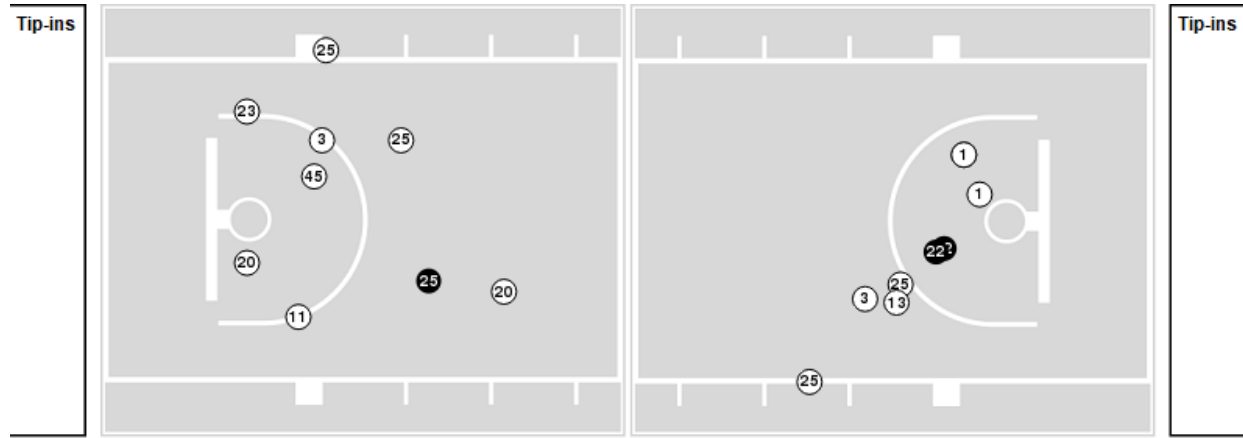

Blow Up Chart

● Made   ○ Missed   N - Player Number

Neb.-Kearney	M/A	%
Field Goals	10/54	19
2 Points	5/24	21
3 Points	5/30	17
Free Throws	4/9	44

Neb.-Kearney	M/A	%
Points in the Paint	6 (3 / 16)	19
Fast Break Points	6 (3/4)	75
Second Chance Points	7 (4/11)	36
Effective FG%	23