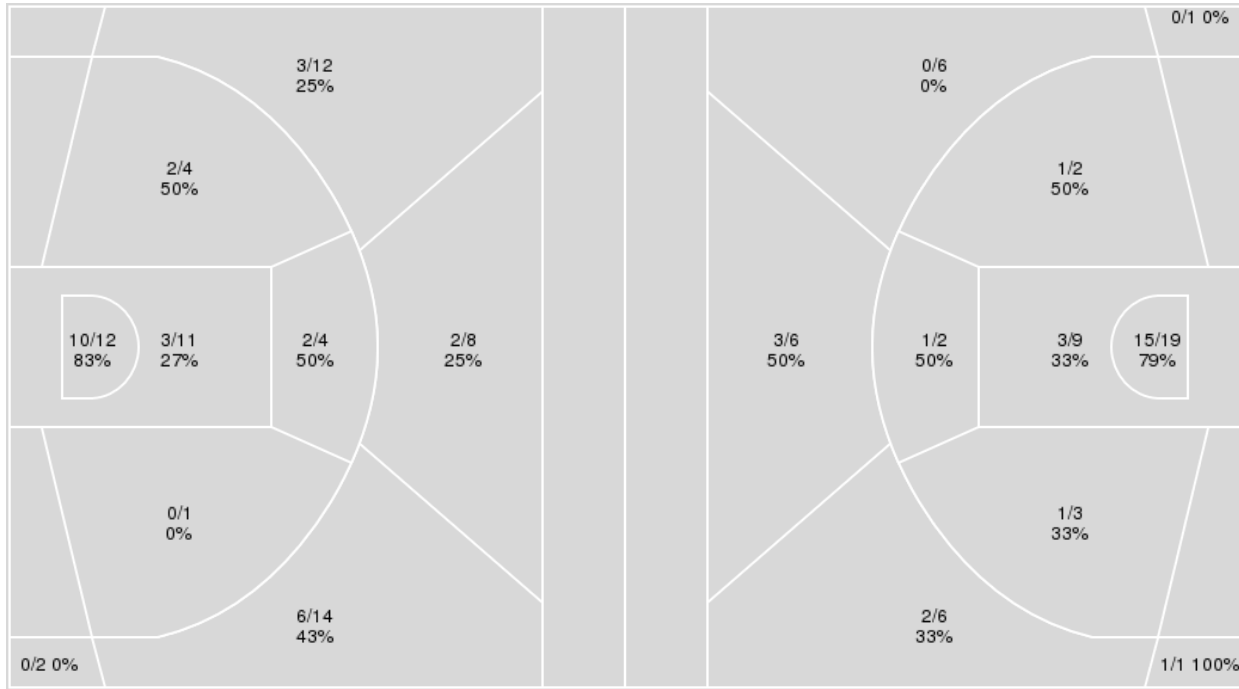

Iowa at Kansas St.

11/17/22 Bramlage Coliseum, Manhattan
2022-23 Women's Basketball

Game Time: 8:00 PM
Game Duration: 2:02
Attendance: 5,215

Officials: Julie Krommenhoek, Brian Hall, Ifeyinwa Seales

{ Players => 1, 2, 3, 4, 5, 10, 12, 14, 15, 21, 23, 24, 30, 41, 50; } FG
Types => All; Results => All;

{ Players => 1, 2, 3, 4, 13, 14, 20, 22, 23, 24, 25, 34, 40, 44, 45; } FG
Types => All; Results => All;

Kansas St.

Iowa

Kansas St.	M/A	%
Field Goals	28/68	41
2 Points	17/32	53
3 Points	11/36	31
Free Throws	17/21	81

Iowa	M/A	%
Field Goals	27/55	49
2 Points	21/35	60
3 Points	6/20	30
Free Throws	23/28	82