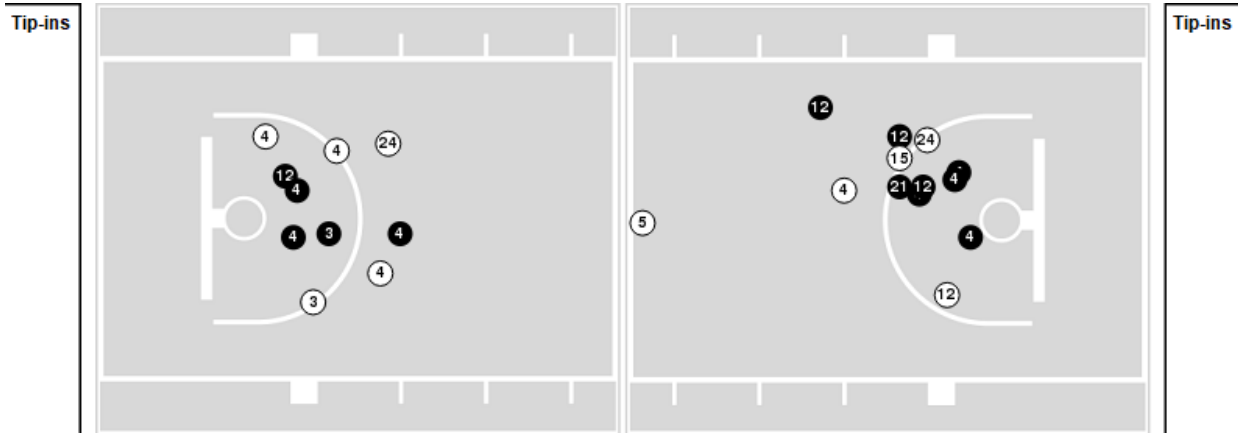

Blow Up Chart

● Made ○ Missed N - Player Number

Kansas St.	M/A	%
Field Goals	28/68	41
2 Points	17/32	53
3 Points	11/36	31
Free Throws	17/21	81

Kansas St.	M/A	%
Points in the Paint	26 (13 / 23)	57
Fast Break Points	12 (5/5)	100
Second Chance Points	7 (4/10)	40
Effective FG%	49