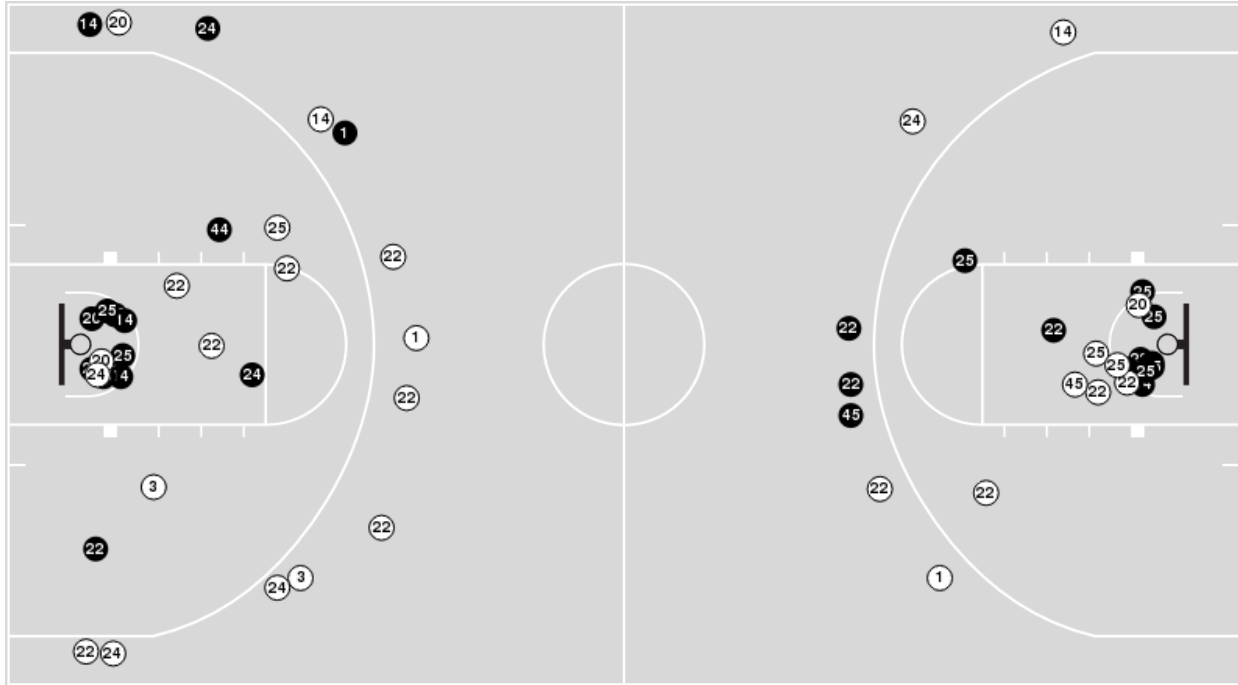

Officials: Julie Krommenhoek, Brian Hall, Ifeyinwa Seales

Players => 1, 2, 3, 4, 13, 14, 20, 22, 23, 24, 25, 34, 40, 44, 45 FG Types=>All Results=>All

Iowa

All Field Goals