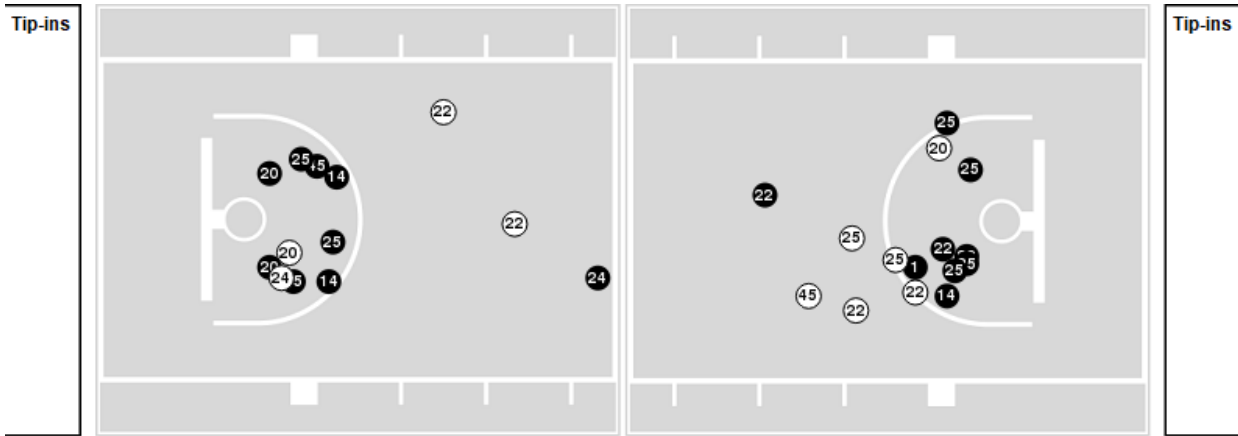

Officials: Julie Krommenhoek, Brian Hall, Ifeyinwa Seales

Players => 1, 2, 3, 4, 13, 14, 20, 22, 23, 24, 25, 34, 40, 44, 45 FG Types=>All Results=>All

Iowa

All Field Goals

Blow Up Chart

● Made ○ Missed N - Player Number