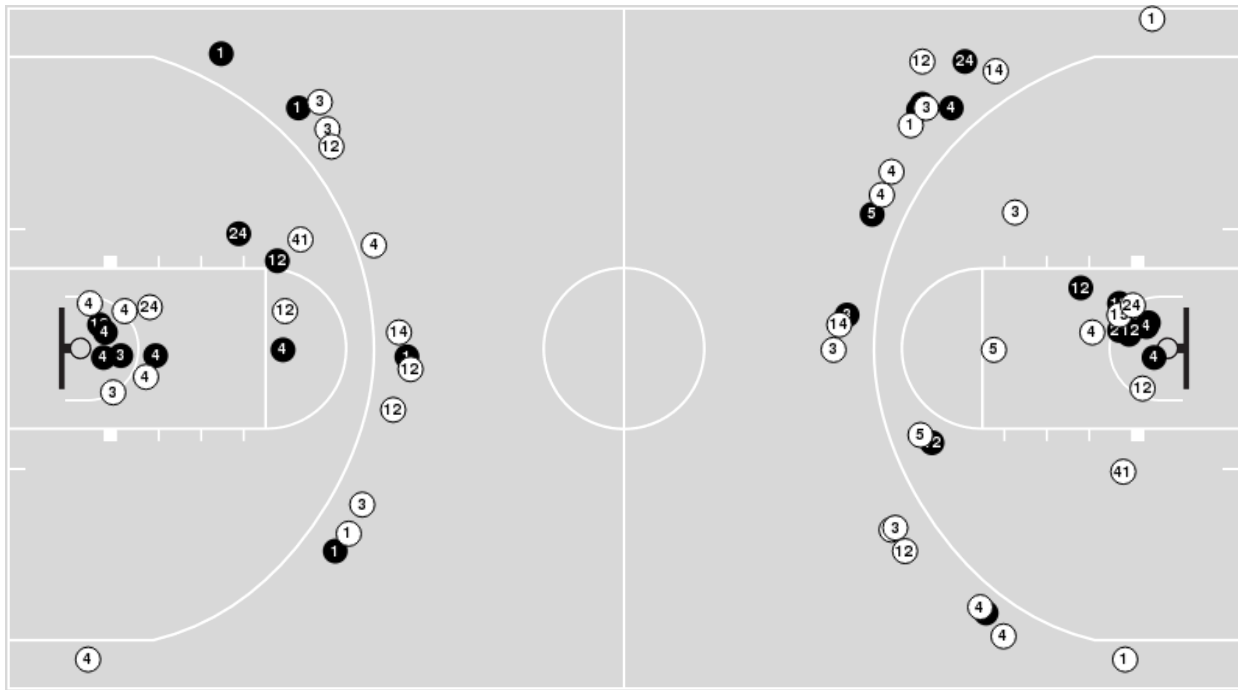

Players => 1, 2, 3, 4, 5, 10, 12, 14, 15, 21, 23, 24, 30, 41, 50FG Types=>AllResults=>All

Kansas St.

All Field Goals