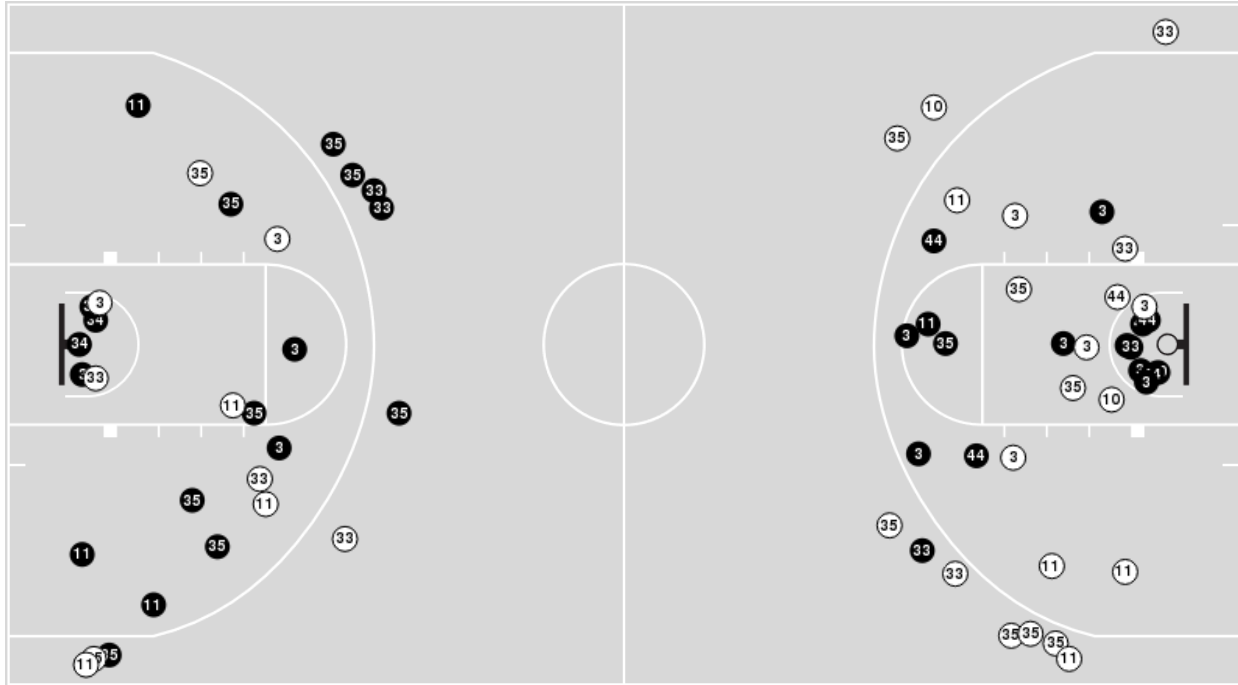

UConn at Iowa

11/27/22 Moda Center, Portland, Ore.
2022-23 Women's Basketball

Officials: Lisa Jones, Kyle Bacon, Tiffany Bird

Players => 3, 5, 10, 11, 14, 21, 25, 33, 34, 35, 42, 44 FG Types=>All Results=>All

UConn

All Field Goals