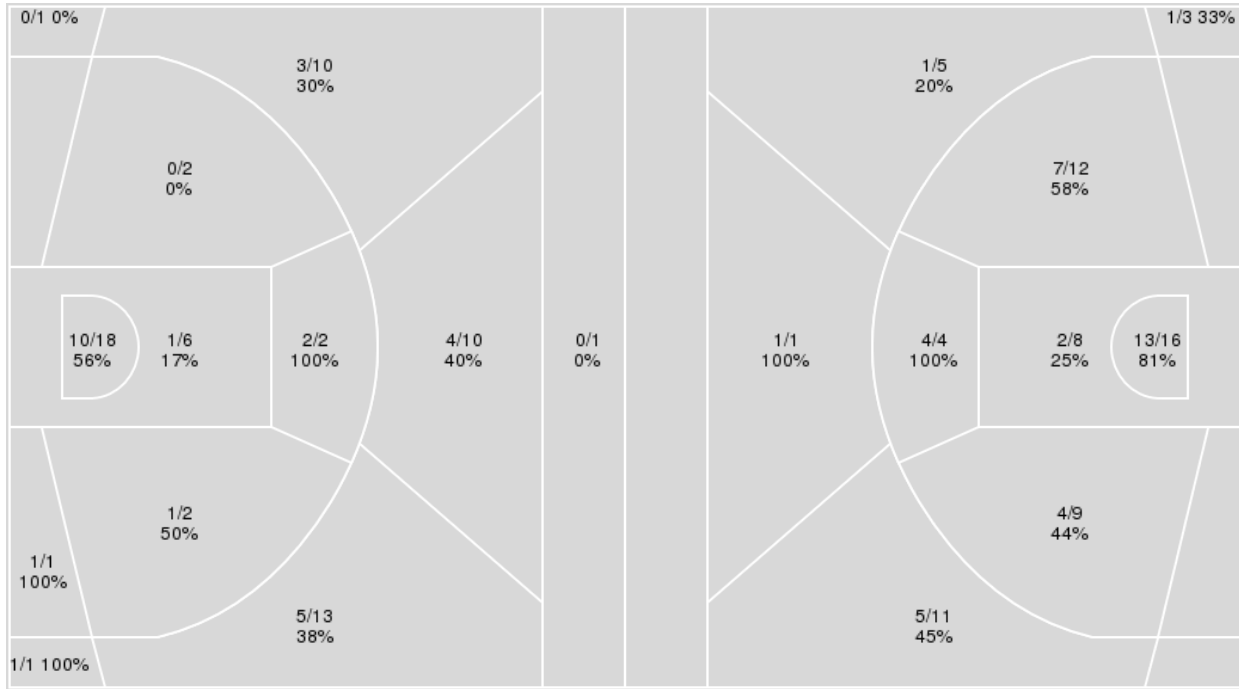

UConn at Iowa

11/27/22 Moda Center, Portland, Ore.
2022-23 Women's Basketball

Officials: Lisa Jones, Kyle Bacon, Tiffany Bird

{ Players => 1, 2, 3, 4, 13, 14, 20, 22, 23, 24, 25, 34, 40, 44, 45; } FG Types => All; Results => All;

{ Players => 3, 5, 10, 11, 14, 21, 25, 33, 34, 35, 42, 44; } FG Types => All; Results => All;

Iowa

UConn

Iowa	M/A	%
Field Goals	28/67	42
2 Points	15/31	48
3 Points	13/36	36
Free Throws	10/13	77

UConn	M/A	%
Field Goals	38/69	55
2 Points	30/49	61
3 Points	8/20	40
Free Throws	2/6	33