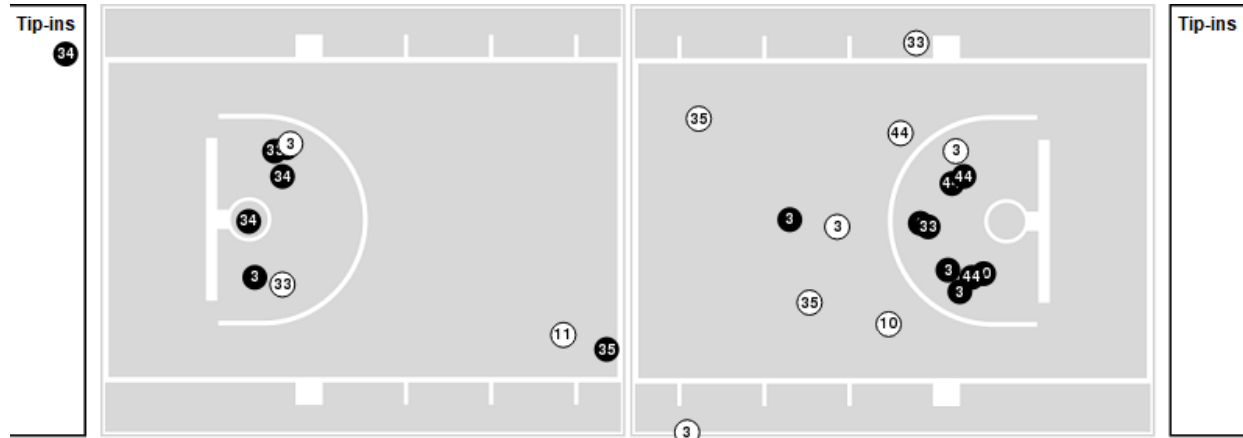

Blow Up Chart

● Made ○ Missed N - Player Number

UConn	M/A	%
Field Goals	38/69	55
2 Points	30/49	61
3 Points	8/20	40
Free Throws	2/6	33

UConn	M/A	%
Points in the Paint	30 (15 / 24)	63
Fast Break Points	7 (3/3)	100
Second Chance Points	15 (7/9)	78
Effective FG%	61