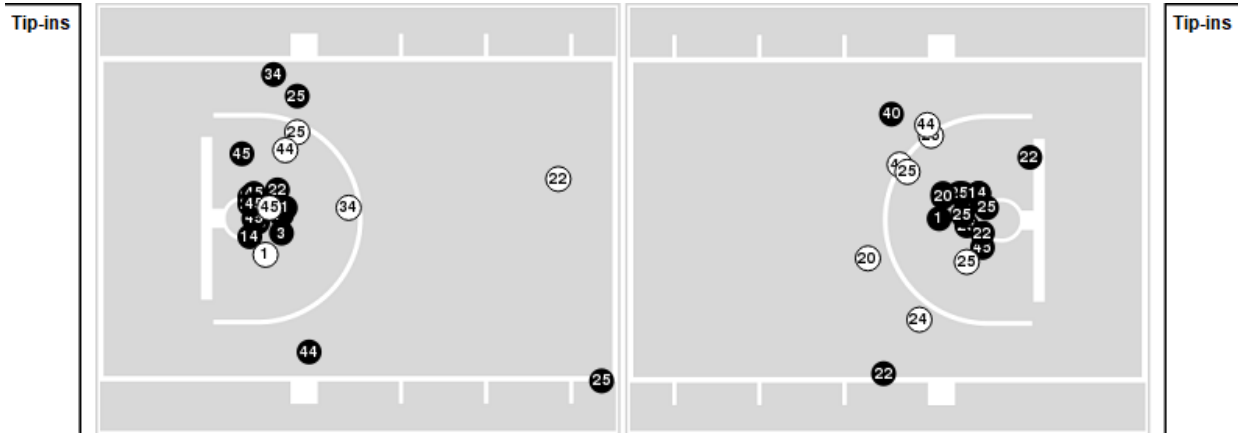

**Officials:** Angie Eulund, Bryan Enterline, Nykeshia Thompson

Players => 1, 2, 3, 4, 13, 14, 20, 22, 23, 24, 25, 34, 40, 44, 45FG Types=>AllResults=>All

**Iowa**

**All Field Goals**

**Blow Up Chart**

● Made ○ Missed N - Player Number