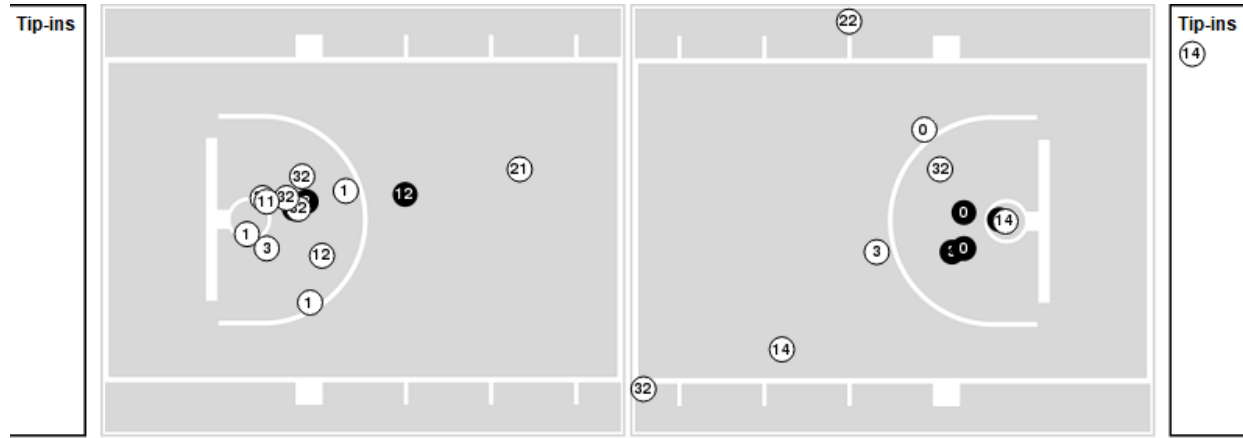

**Officials:** Angie Eulund, Bryan Enterline, Nykeshia Thompson

Players => 0, 1, 3, 5, 11, 12, 13, 14, 15, 21, 22, 25, 32FG Types=>AllResults=>All

**Evansville**

**All Field Goals**

**Blow Up Chart**

● Made ○ Missed N - Player Number