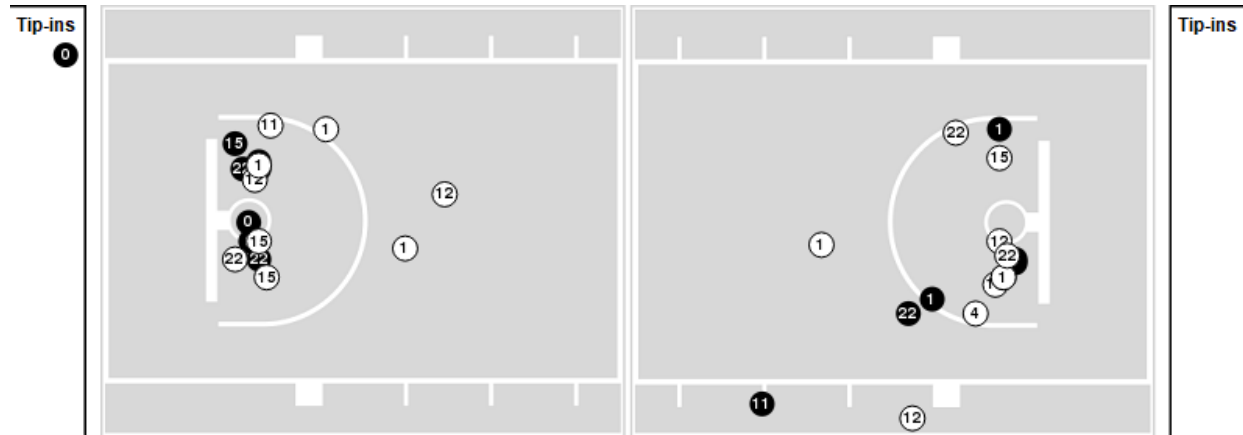

Blow Up Chart

● Made ○ Missed N - Player Number

Oregon St.	M/A	%
Field Goals	22/62	35
2 Points	16/45	36
3 Points	6/17	35
Free Throws	9/10	90

Oregon St.	M/A	%
Points in the Paint	24 (12 / 31)	39
Fast Break Points	0 (0/0)	0
Second Chance Points	6 (4/9)	44
Effective FG%	40