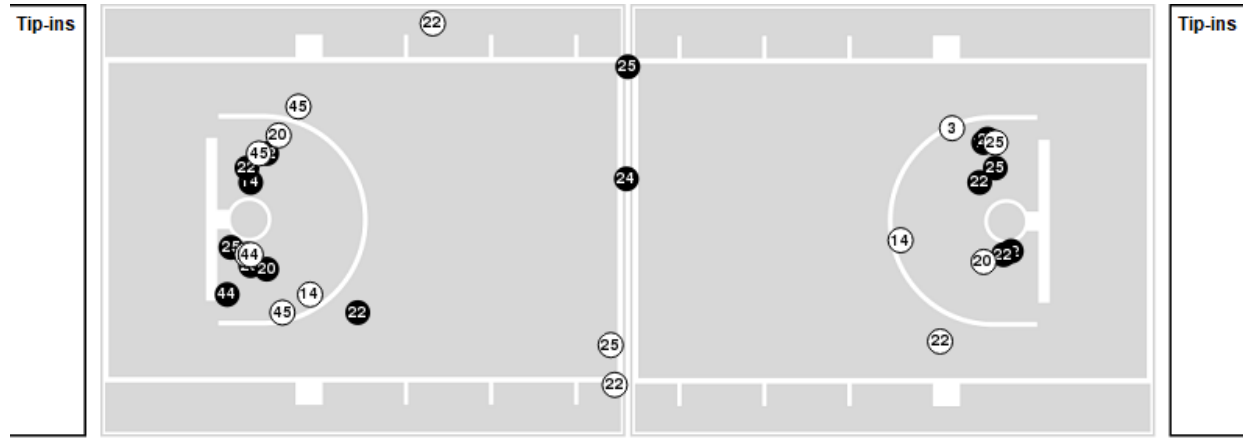

Blow Up Chart

● Made ○ Missed N - Player Number

Iowa	M/A	%
Field Goals	31/64	48
2 Points	25/45	56
3 Points	6/19	32
Free Throws	5/6	83

Iowa	M/A	%
Points in the Paint	32 (16 / 29)	55
Fast Break Points	12 (5/5)	100
Second Chance Points	5 (2/5)	40
Effective FG%	53