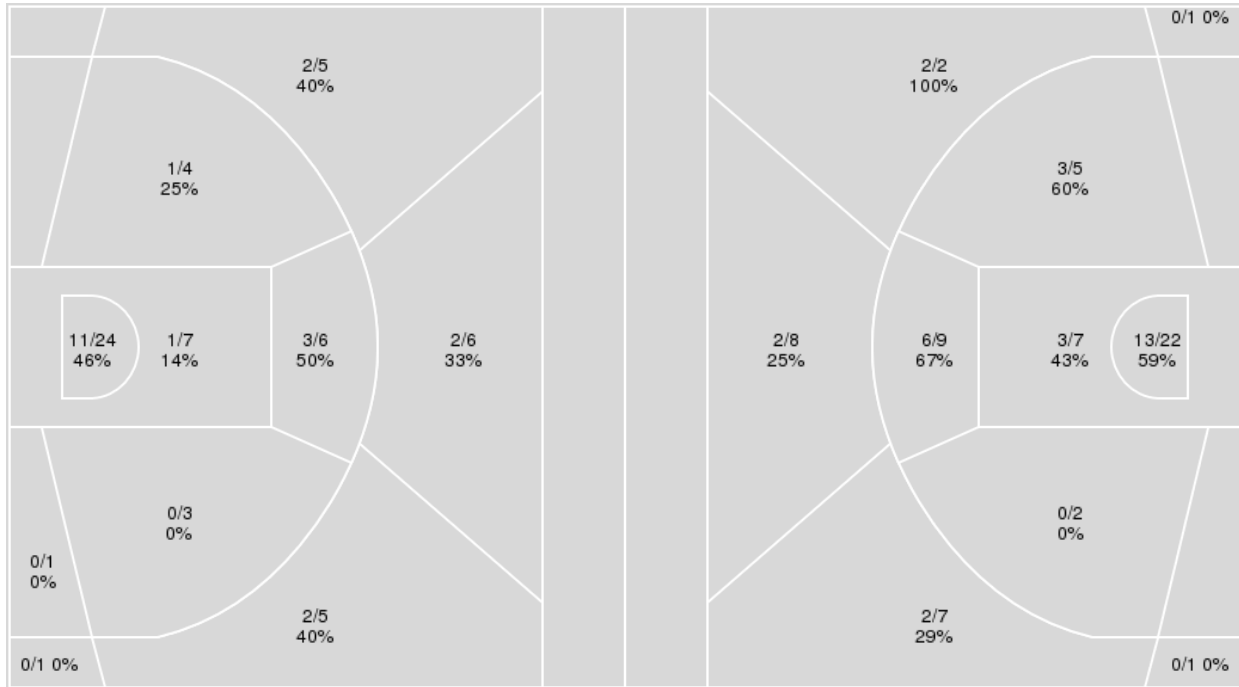

Iowa at Oregon St.

11/25/22 Chiles Center, Portland, ORE
2022-23 Women's Basketball

Game Time: 5:30 PM
Game Duration: 1:45
Attendance: 2,299

Officials: Melissa Barlow, Tiffany Bird, Brian Hall

{ Players => 0, 1, 2, 4, 11, 12, 15, 22, 24, 30, 31; } FG Types => All;
Results => All;

{ Players => 1, 2, 3, 4, 13, 14, 20, 22, 23, 24, 25, 34, 40, 44, 45; } FG
Types => All; Results => All;

Oregon St.

Iowa

Oregon St.	M/A	%
Field Goals	22/62	35
2 Points	16/45	36
3 Points	6/17	35
Free Throws	9/10	90

Iowa	M/A	%
Field Goals	31/64	48
2 Points	25/45	56
3 Points	6/19	32
Free Throws	5/6	83