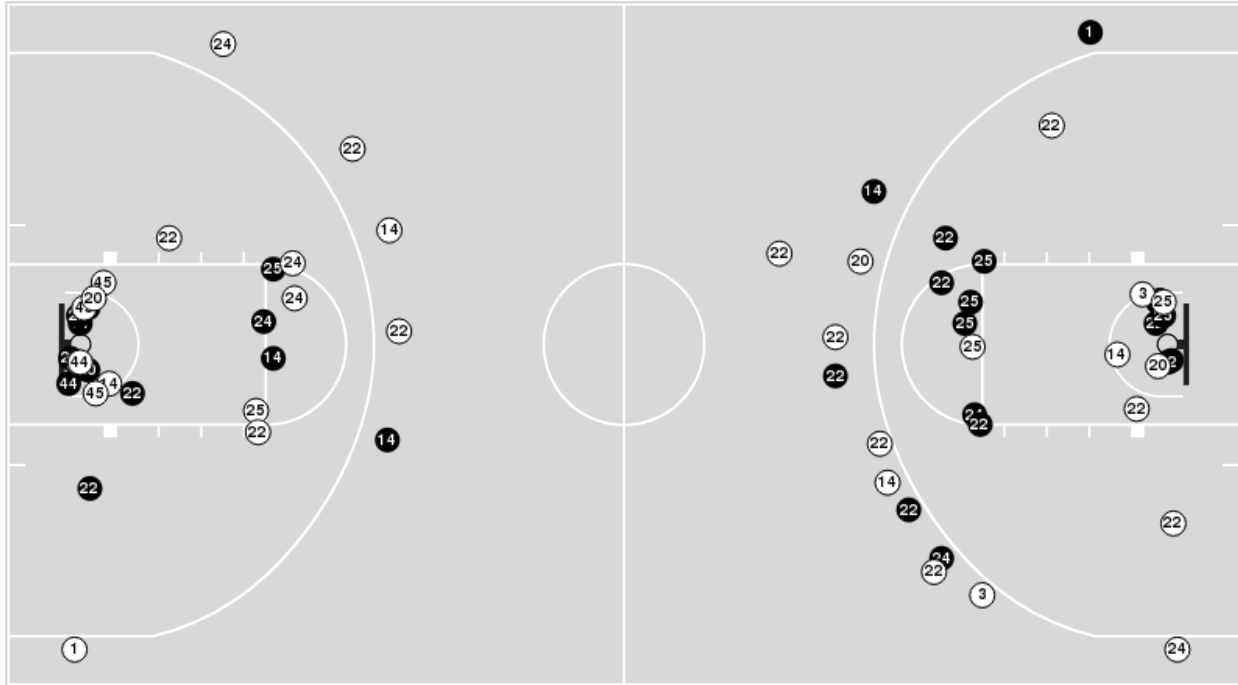

Players => 1, 2, 3, 4, 13, 14, 20, 22, 23, 24, 25, 34, 40, 44, 45 FG Types=>AllResults=>All

Iowa

All Field Goals