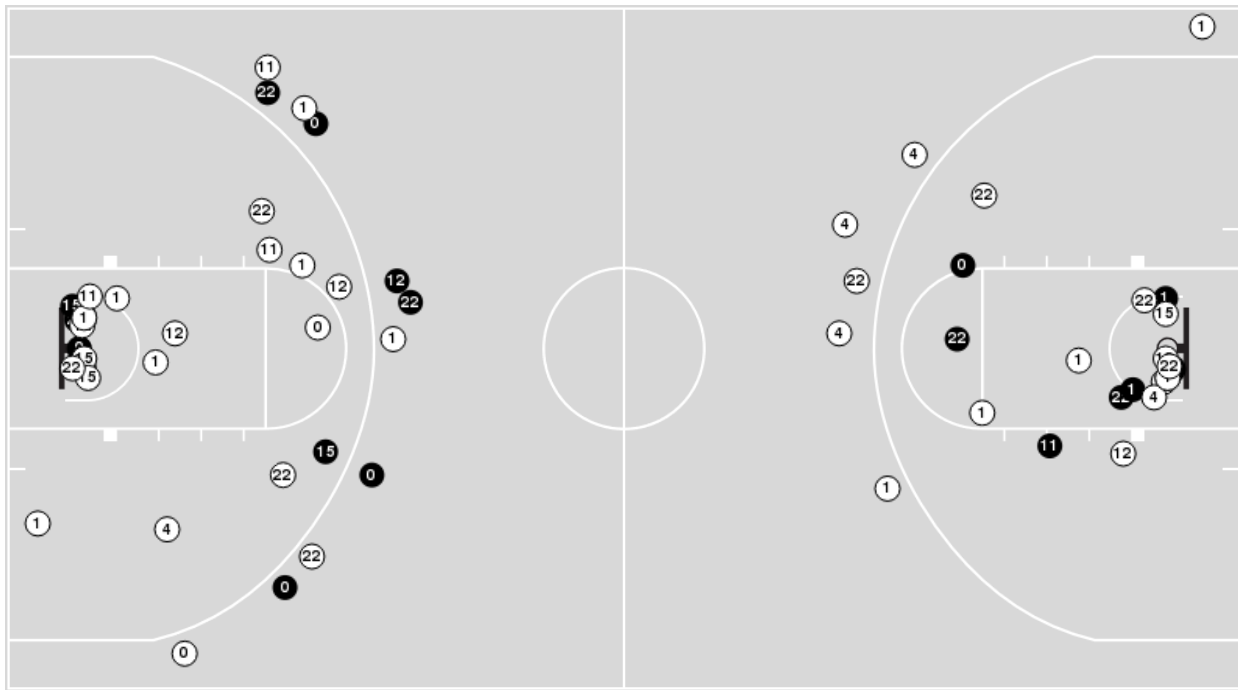

Iowa at Oregon St.

11/25/22 Chiles Center, Portland, ORE
2022-23 Women's Basketball

Game Time: 5:30 PM
Game Duration: 1:45
Attendance: 2,299

Officials: Melissa Barlow, Tiffany Bird, Brian Hall

Players => 0, 1, 2, 4, 11, 12, 15, 22, 24, 30, 31 FG Types=>AllResults=>All

Oregon St.

All Field Goals