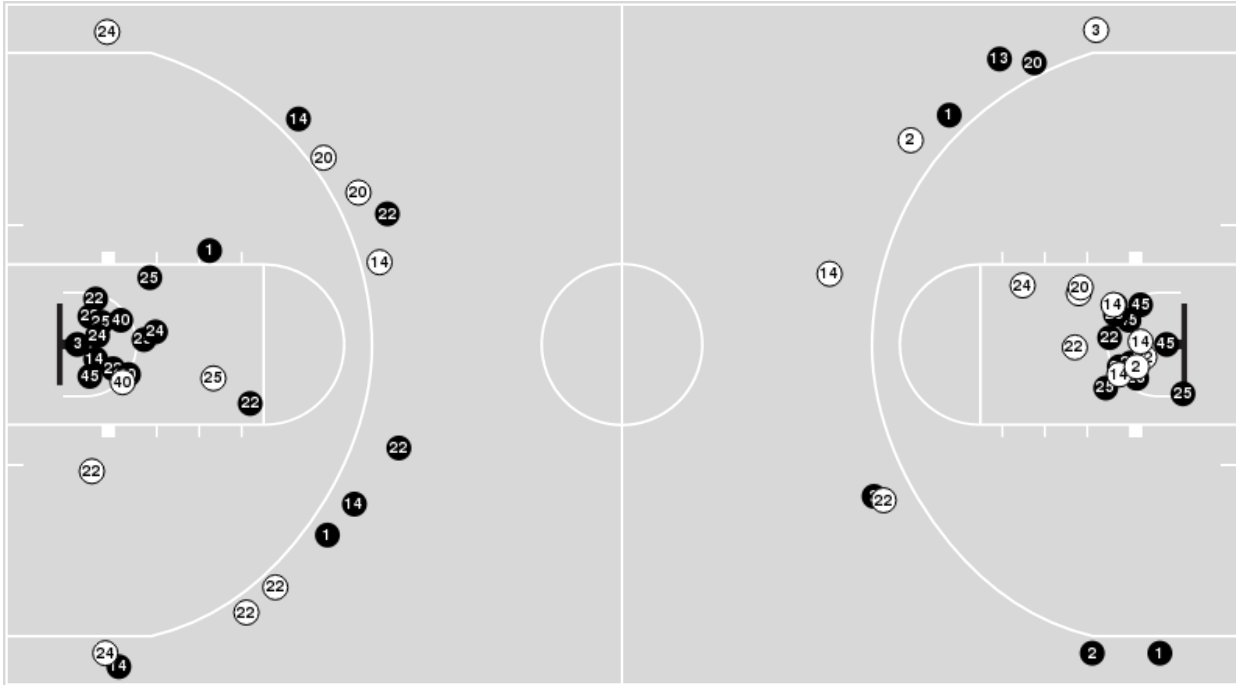

Iowa at Wisconsin

12/04/22 Kohl Center, Madison
2022-23 Women's Basketball

Officials: Tiara Cruse, Julie Krommenhoek, Xiomara Cruz-johnson

Players => 1, 2, 3, 4, 13, 14, 20, 22, 23, 24, 25, 34, 40, 44, 45 FG Types=>AllResults=>All

Iowa

All Field Goals