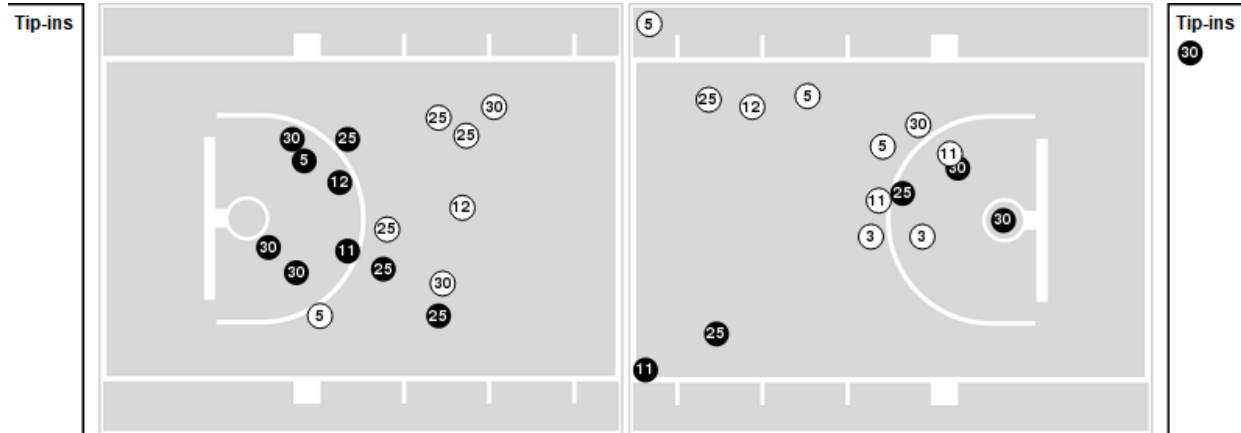

Blow Up Chart

● Made ○ Missed N - Player Number

Wisconsin	M/A	%
Field Goals	21/54	39
2 Points	14/36	39
3 Points	7/18	39
Free Throws	22/23	96

Wisconsin	M/A	%
Points in the Paint	28 (14 / 30)	47
Fast Break Points	11 (6/6)	100
Second Chance Points	11 (5/7)	71
Effective FG%	45