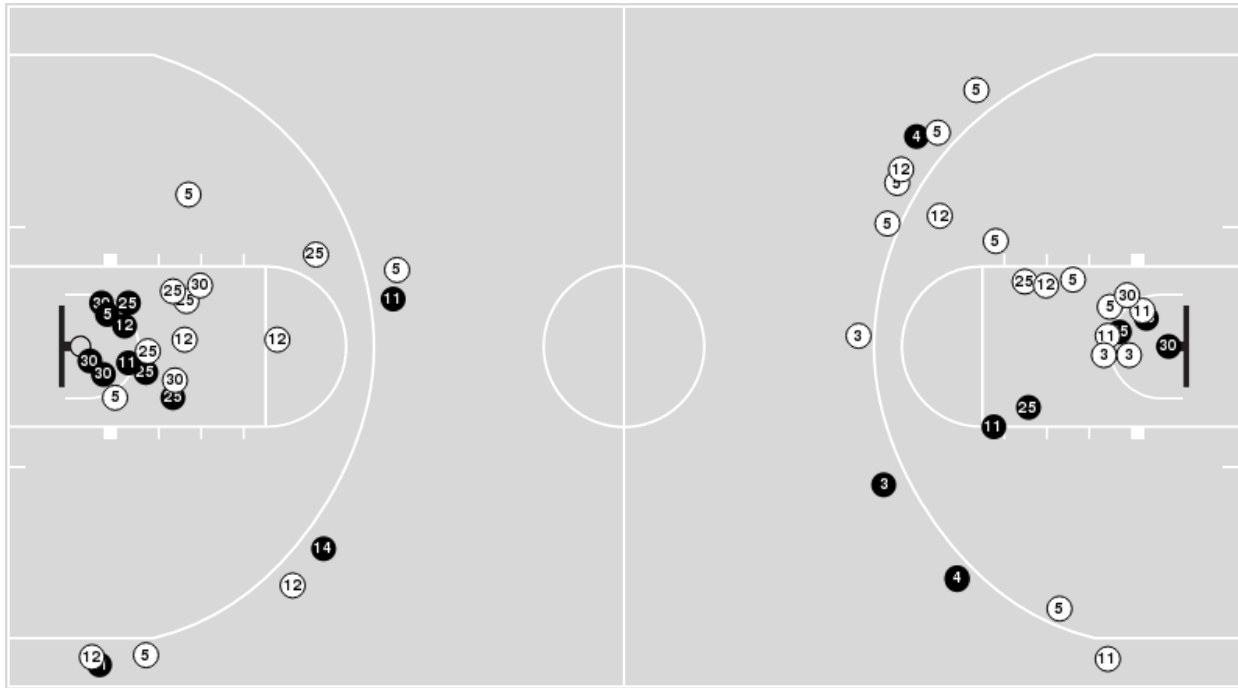

Iowa at Wisconsin

12/04/22 Kohl Center, Madison
2022-23 Women's Basketball

Officials: Tiara Cruse, Julie Krommenhoek, Xiomara Cruz-johnson

Players => 2, 3, 4, 5, 10, 11, 12, 13, 14, 15, 20, 22, 24, 25, 30, 41, 44FG Types=>AllResults=>All

Wisconsin

All Field Goals