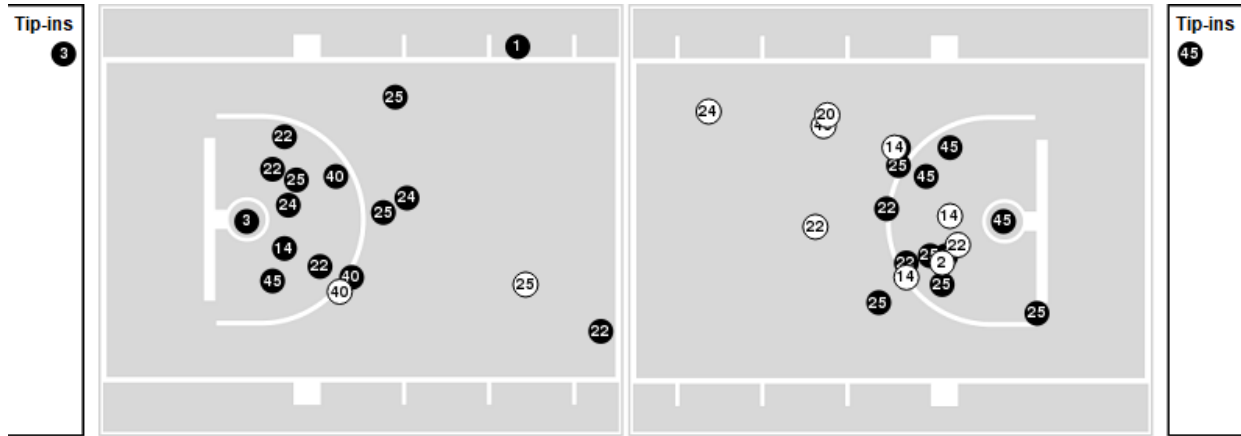

Blow Up Chart

● Made ○ Missed N - Player Number

Iowa	M/A	%
Field Goals	39/62	63
2 Points	27/39	69
3 Points	12/23	52
Free Throws	12/16	75

Iowa	M/A	%
Points in the Paint	52 (26 / 37)	70
Fast Break Points	19 (9/10)	90
Second Chance Points	16 (9/13)	69
Effective FG%	73