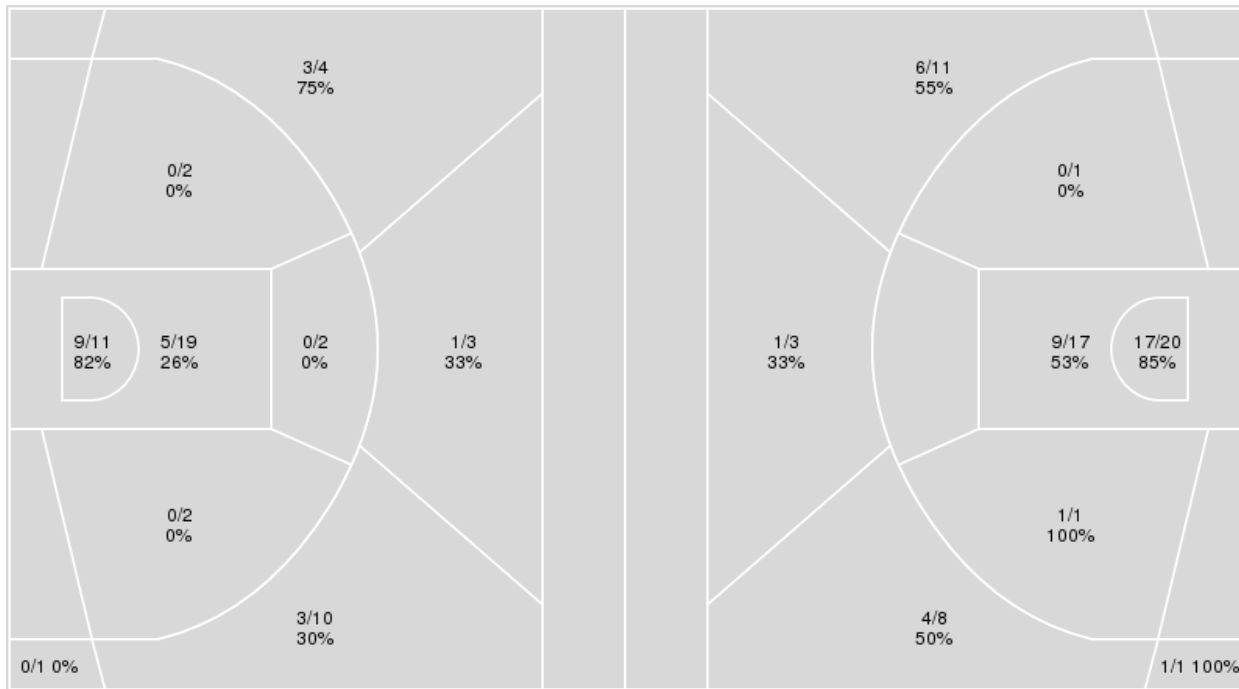

Iowa at Wisconsin

12/04/22 Kohl Center, Madison
2022-23 Women's Basketball

Officials: Tiara Cruse, Julie Krommenhoek, Xiomara Cruz-johnson

{ Players => 2, 3, 4, 5, 10, 11, 12, 13, 14, 15, 20, 22, 24, 25, 30, 41, 44;
} FG Types => All; Results => All;

{ Players => 1, 2, 3, 4, 13, 14, 20, 22, 23, 24, 25, 34, 40, 44, 45;} FG
Types => All; Results => All;

Wisconsin

Iowa

Wisconsin	M/A	%
Field Goals	21/54	39
2 Points	14/36	39
3 Points	7/18	39
Free Throws	22/23	96

Iowa	M/A	%
Field Goals	39/62	63
2 Points	27/39	69
3 Points	12/23	52
Free Throws	12/16	75