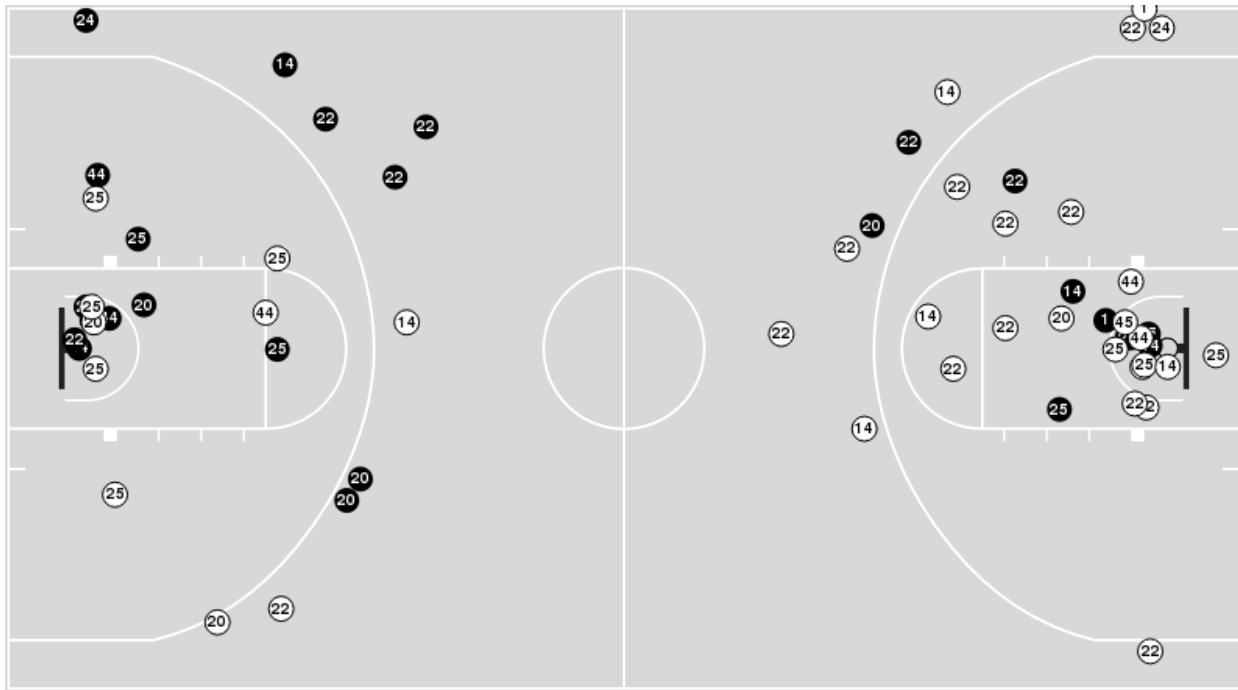

Officials: Jesse Dickerson, Roy Gulbeyan, Nkeshha Thompson

Players => 1, 2, 3, 4, 13, 14, 20, 22, 23, 24, 25, 34, 40, 44, 45 FG Types=>All Results=>All

Iowa

All Field Goals