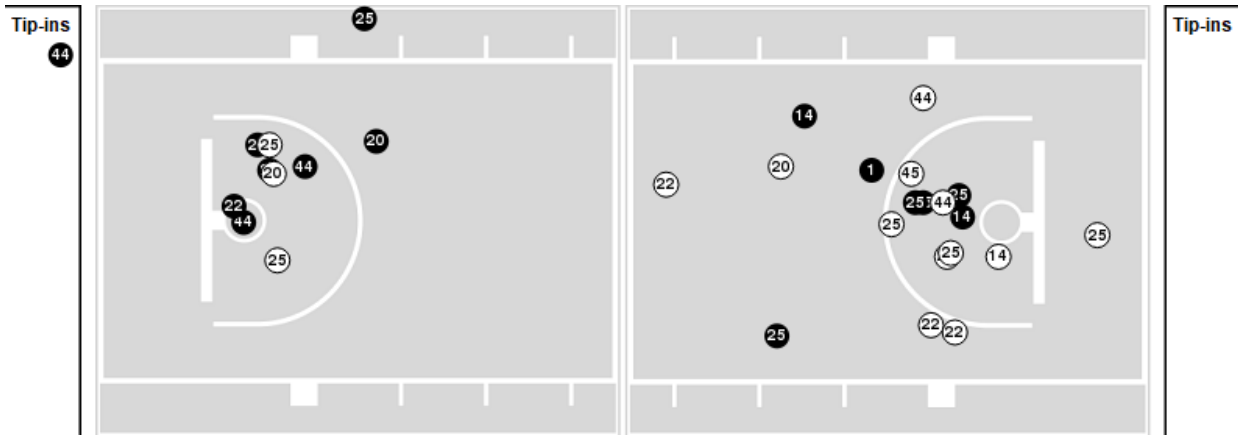

Officials: Jesse Dickerson, Roy Gulbeyan, Nkeshha Thompson

Players => 1, 2, 3, 4, 13, 14, 20, 22, 23, 24, 25, 34, 40, 44, 45 FG Types=>All Results=>All

Iowa

All Field Goals

Blow Up Chart

● Made ○ Missed N - Player Number