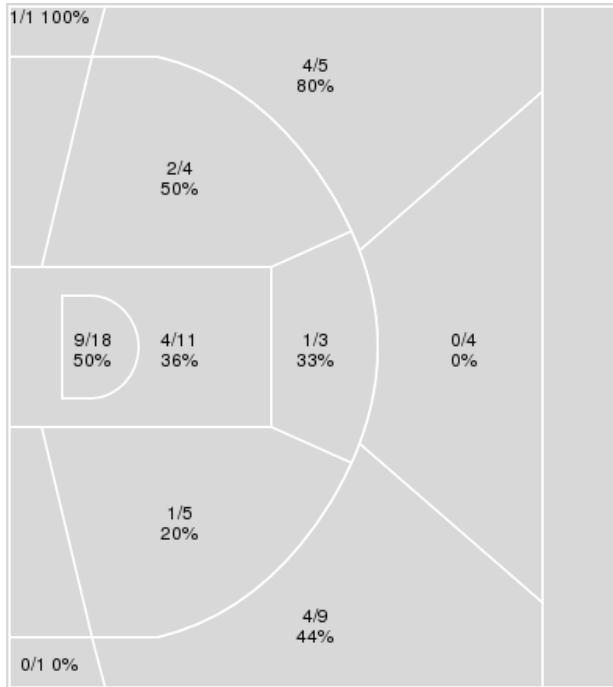

Officials: Jesse Dickerson, Roy Gulbeyan, Nkeshha Thompson

{ Players => 1, 2, 3, 4, 13, 14, 20, 22, 23, 24, 25, 34, 40, 44, 45; } FG
Types => All; Results => All;

{ Players => All; } FG Types => All; Results => All;

Iowa