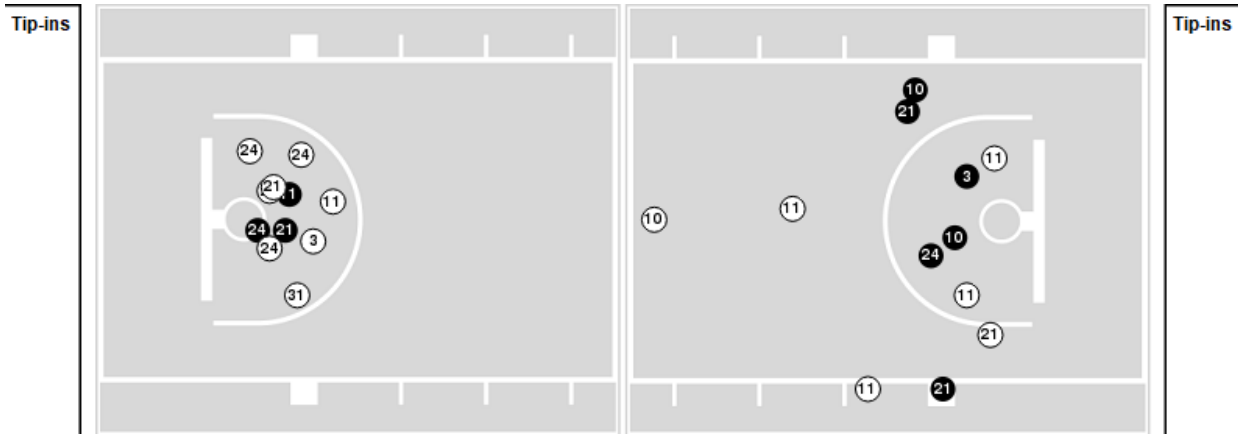

Blow Up Chart

● Made   ○ Missed   N - Player Number

Iowa St.	M/A	%
Field Goals	20/55	36
2 Points	11/28	39
3 Points	9/27	33
Free Throws	8/16	50

Iowa St.	M/A	%
Points in the Paint	16 (8 / 21)	38
Fast Break Points	9 (5/5)	100
Second Chance Points	7 (4/6)	67
Effective FG%	45