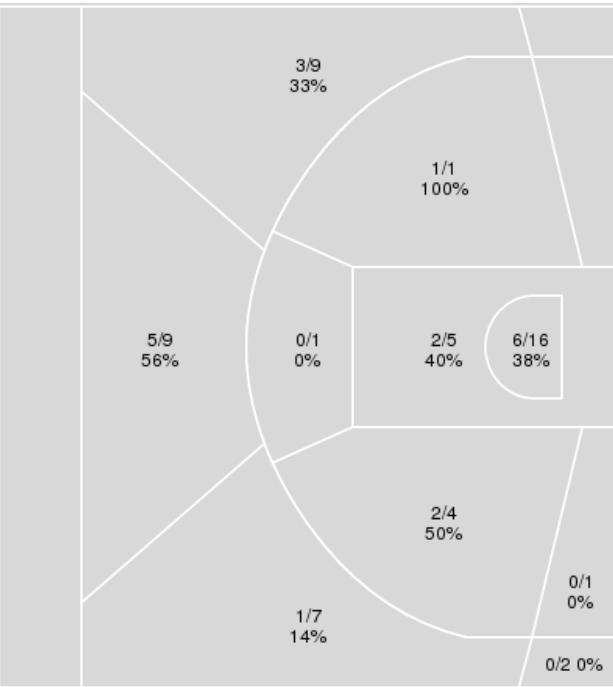

Iowa St.

Iowa	M/A	%
Field Goals	26/61	43
2 Points	17/41	41
3 Points	9/20	45
Free Throws	9/10	90

Iowa St.	M/A	%
Field Goals	20/55	36
2 Points	11/28	39
3 Points	9/27	33
Free Throws	8/16	50