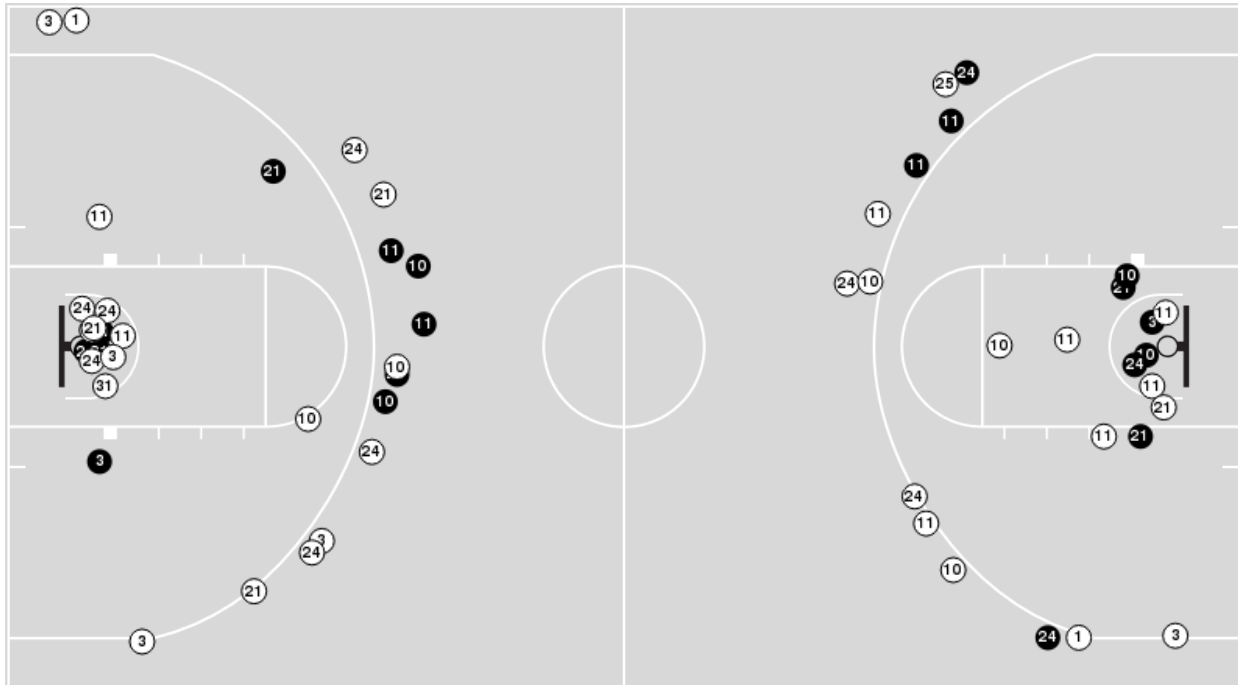

Players => AllFG Types=>AllResults=>All
Iowa St.

All Field Goals