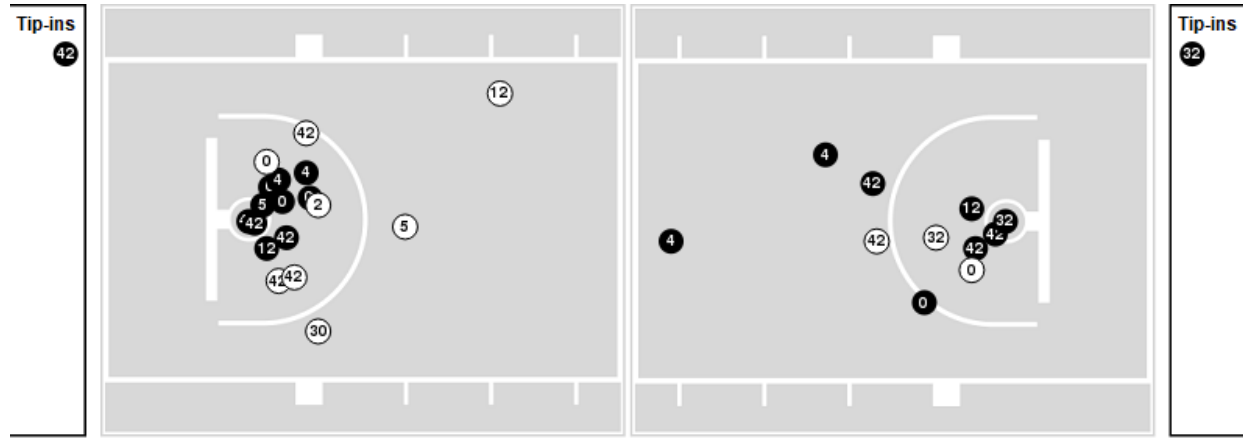

Blow Up Chart

● Made   ○ Missed   N - Player Number

UNI	M/A	%
Field Goals	27/66	41
2 Points	19/36	53
3 Points	8/30	27
Free Throws	12/16	75

UNI	M/A	%
Points in the Paint	36 (18 / 29)	62
Fast Break Points	12 (7/8)	88
Second Chance Points	9 (5/11)	45
Effective FG%	47