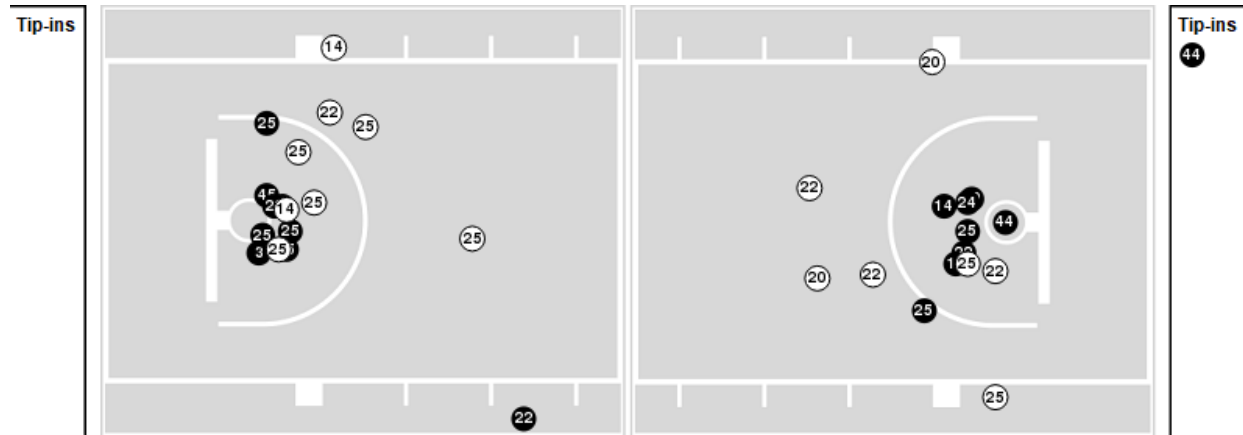

Officials: Gina Cross, Natasha Camy, Doug Knight

Players => 1, 2, 3, 4, 13, 14, 20, 22, 23, 24, 25, 34, 40, 44, 45FG Types=>AllResults=>All

Iowa

All Field Goals

Blow Up Chart

● Made ○ Missed N - Player Number