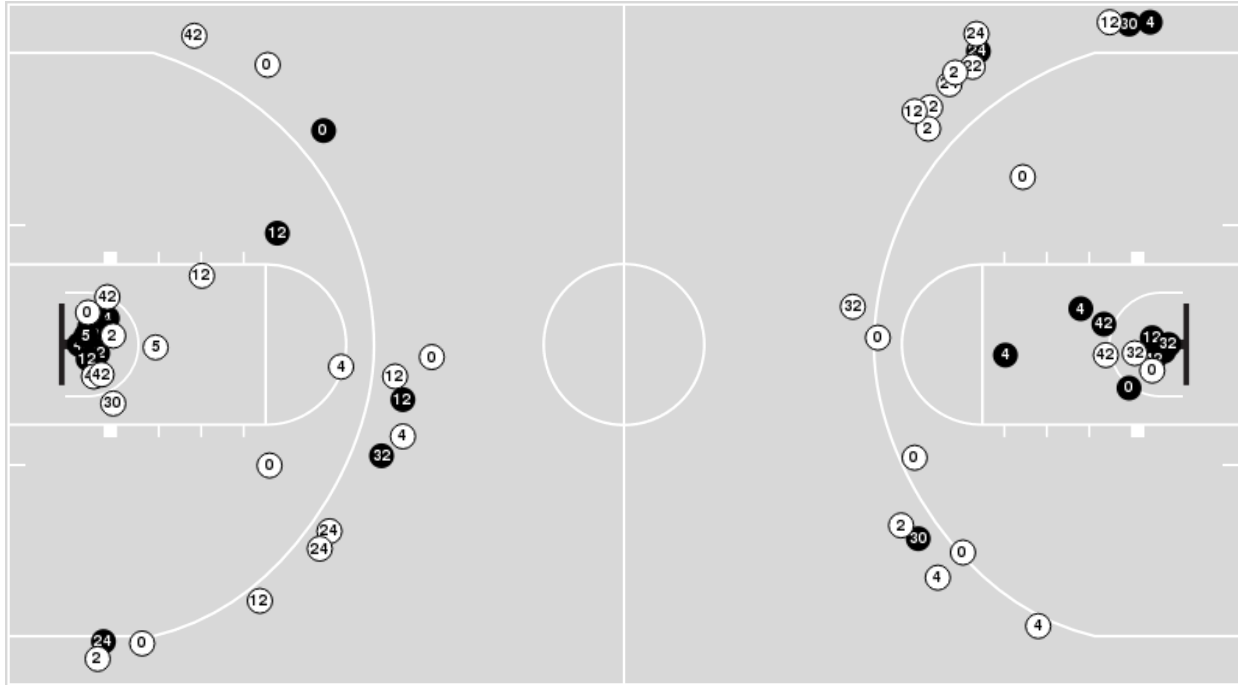

Players => AllFG Types=>AllResults=>All
UNI

All Field Goals