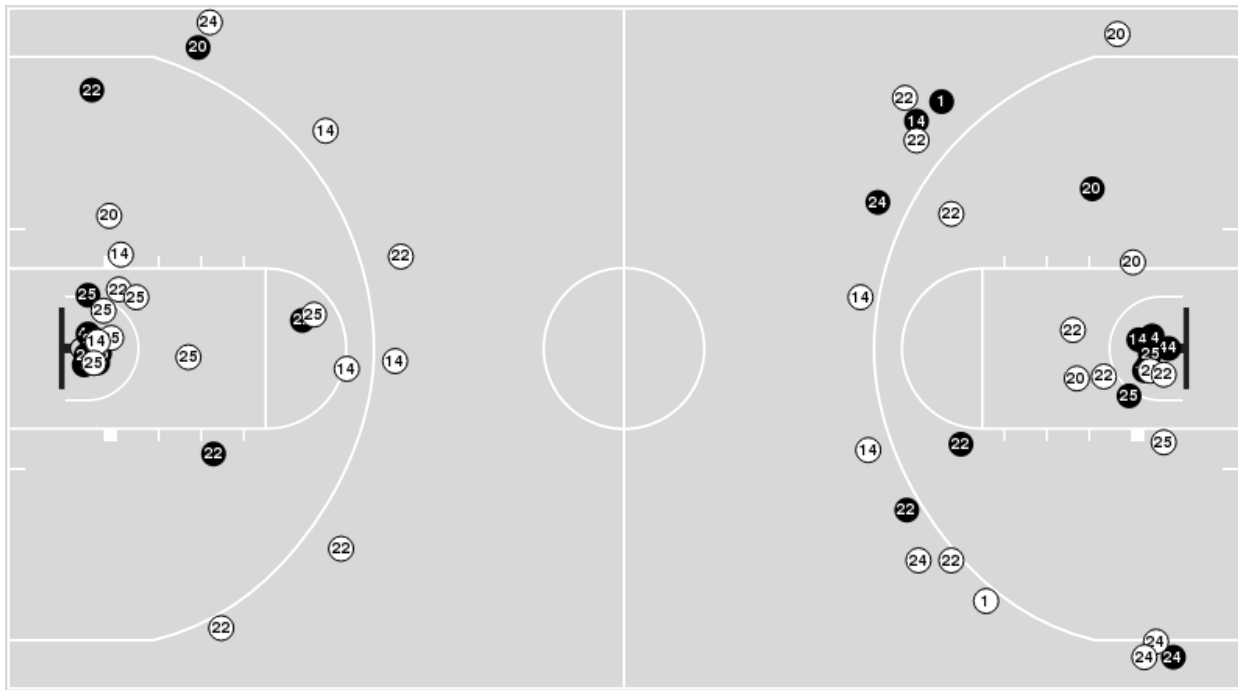

Officials: Gina Cross, Natasha Camy, Doug Knight

Players => 1, 2, 3, 4, 13, 14, 20, 22, 23, 24, 25, 34, 40, 44, 45FG Types=>AllResults=>All

Iowa

All Field Goals