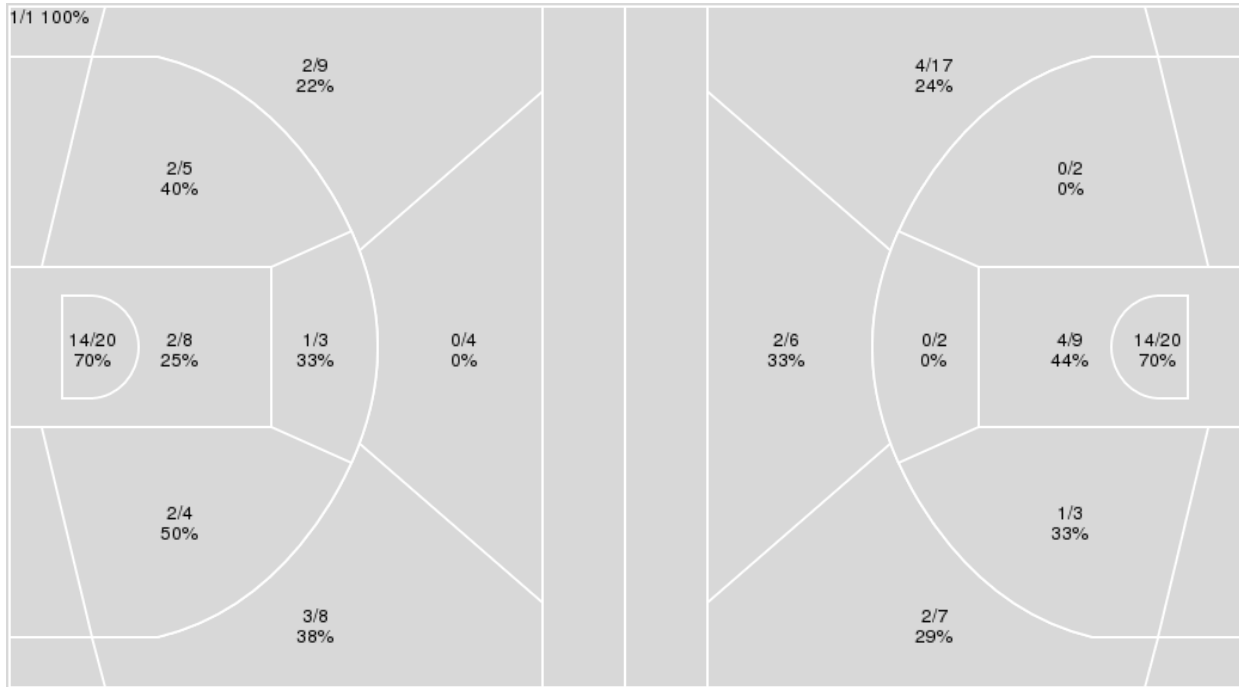

Officials: Gina Cross, Natasha Camy, Doug Knight

{ Players => 1, 2, 3, 4, 13, 14, 20, 22, 23, 24, 25, 34, 40, 44, 45; } FG
Types => All; Results => All;

{ Players => All; } FG Types => All; Results => All;

Iowa

UNI

Iowa	M/A	%
Field Goals	27/62	44
2 Points	21/40	52
3 Points	6/22	27
Free Throws	28/31	90

UNI	M/A	%
Field Goals	27/66	41
2 Points	19/36	53
3 Points	8/30	27
Free Throws	12/16	75