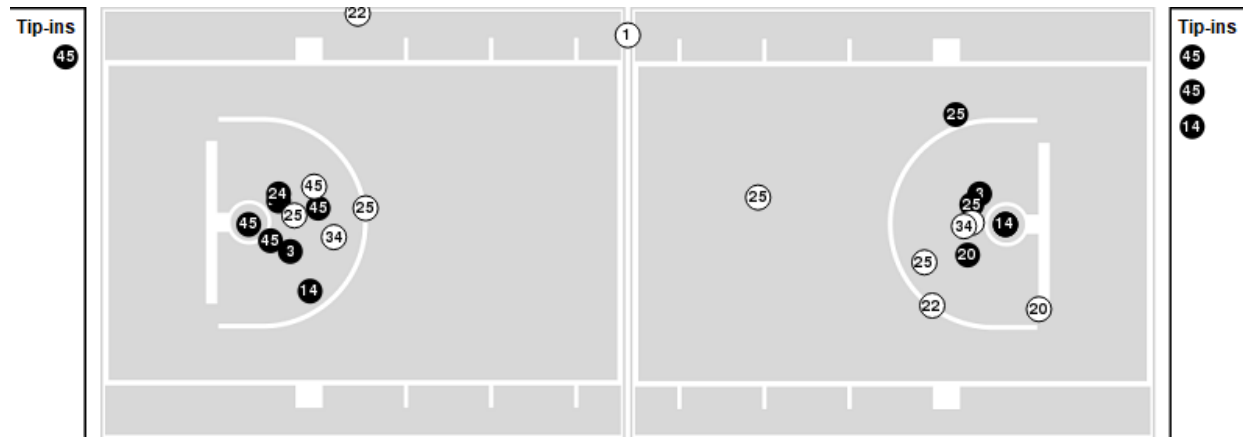

Iowa

All Field Goals

Blow Up Chart

● Made ○ Missed N - Player Number

Iowa	M/A	%
Field Goals	28/59	47
2 Points	17/32	53
3 Points	11/27	41
Free Throws	16/27	59

Iowa	M/A	%
Points in the Paint	28 (14 / 24)	58
Fast Break Points	6 (3/4)	75
Second Chance Points	13 (6/9)	67
Effective FG%	57	