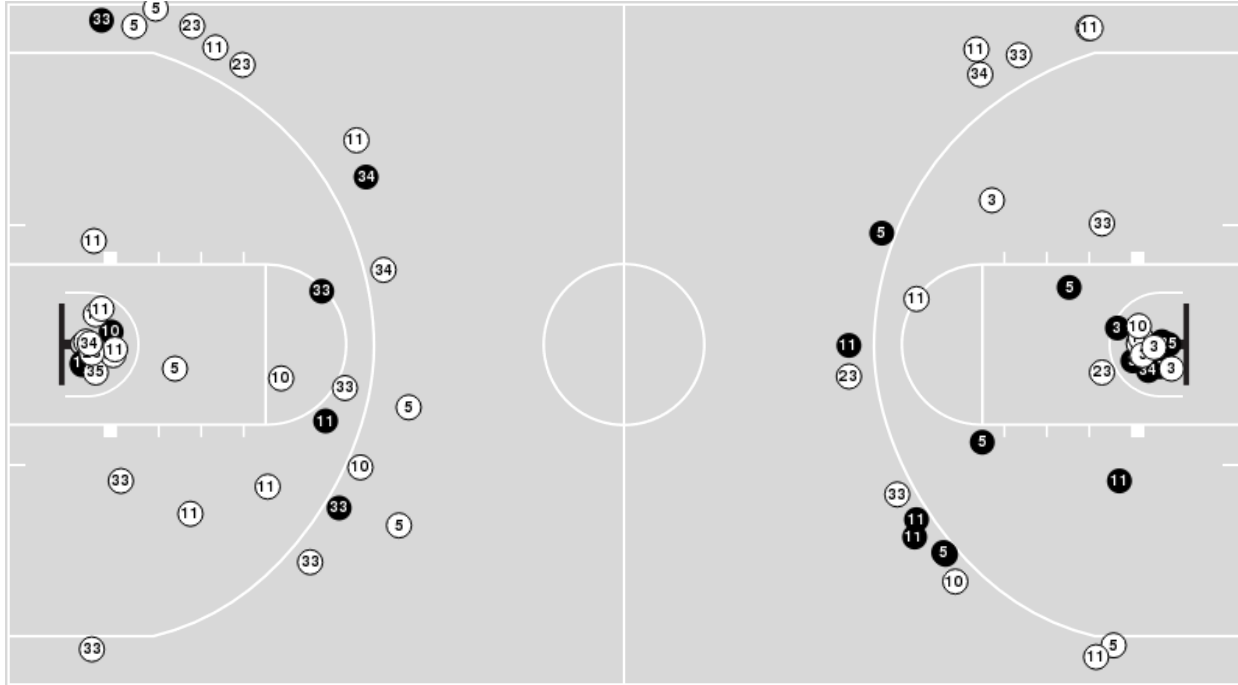

Officials: Cameron Inouye, Jesse Dickerson, Doug Knight

Players => AllFG Types=>AllResults=>All
Purdue

All Field Goals