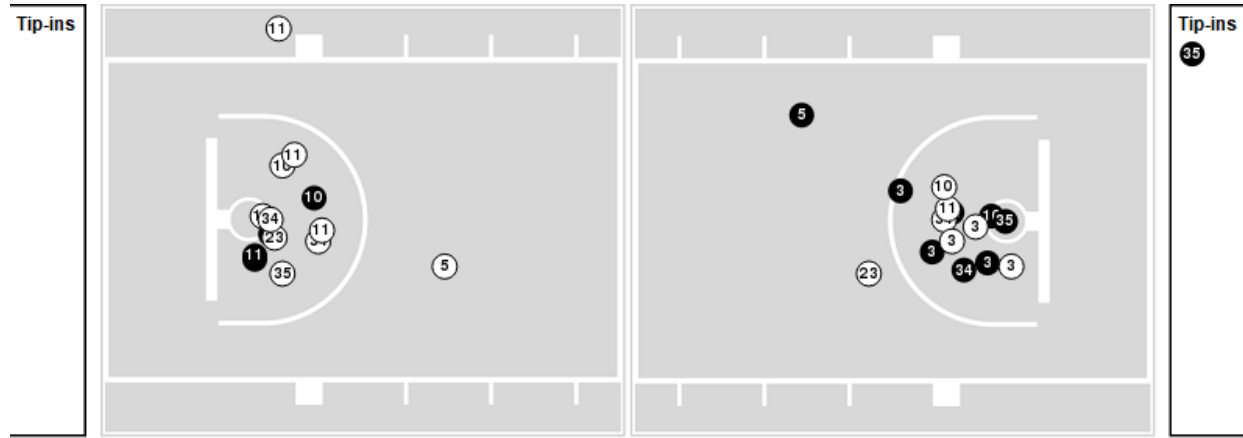

Blow Up Chart

● Made ○ Missed N - Player Number

Purdue	M/A	%
Field Goals	25/72	35
2 Points	16/41	39
3 Points	9/31	29
Free Throws	9/11	82

Purdue	M/A	%
Points in the Paint	24 (12 / 28)	43
Fast Break Points	7 (3/3)	100
Second Chance Points	7 (4/9)	44
Effective FG%	41