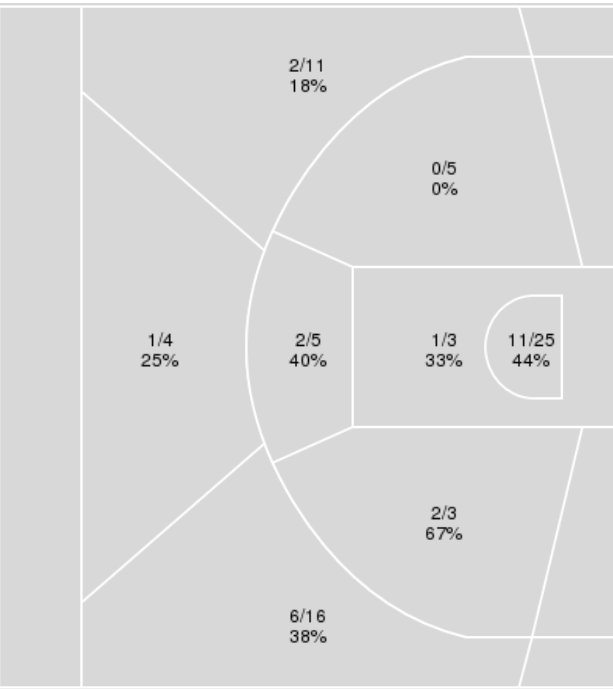

Purdue

Iowa	M/A	%
Field Goals	28/59	47
2 Points	17/32	53
3 Points	11/27	41
Free Throws	16/27	59

Purdue	M/A	%
Field Goals	25/72	35
2 Points	16/41	39
3 Points	9/31	29
Free Throws	9/11	82