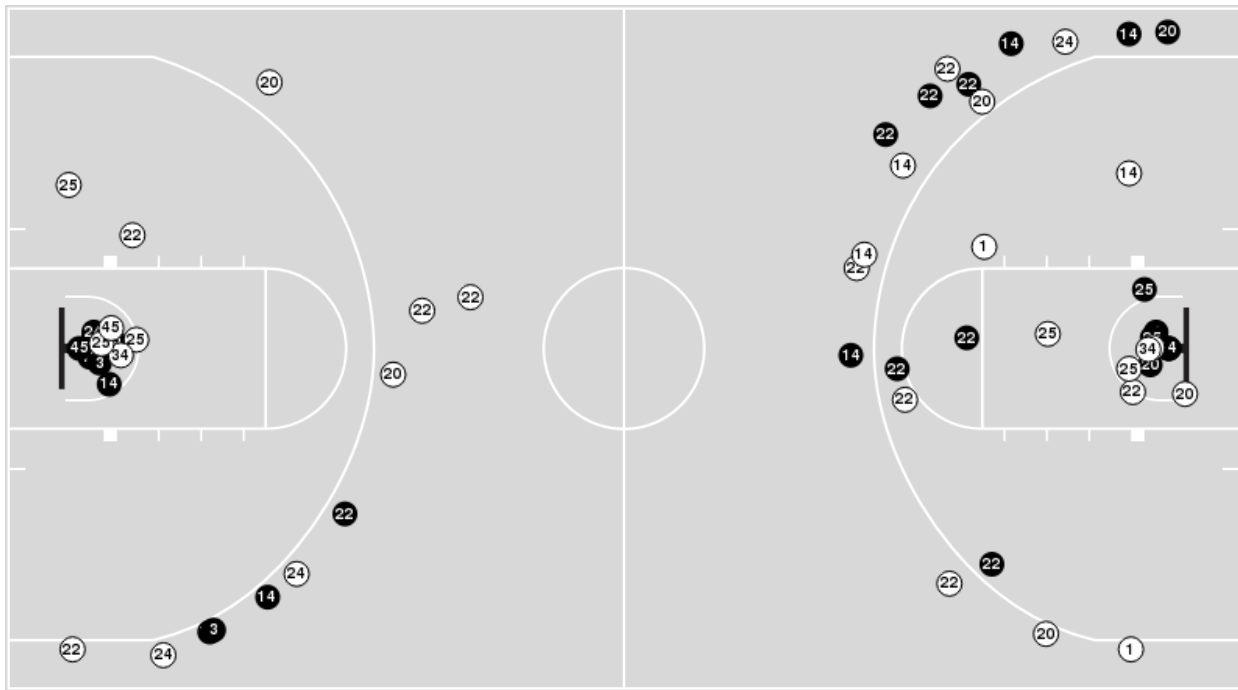

Officials: Cameron Inouye, Jesse Dickerson, Doug Knight

Players => 1, 2, 3, 4, 13, 14, 20, 22, 23, 24, 25, 34, 40, 44, 45FG Types=>AllResults=>All

Iowa

All Field Goals