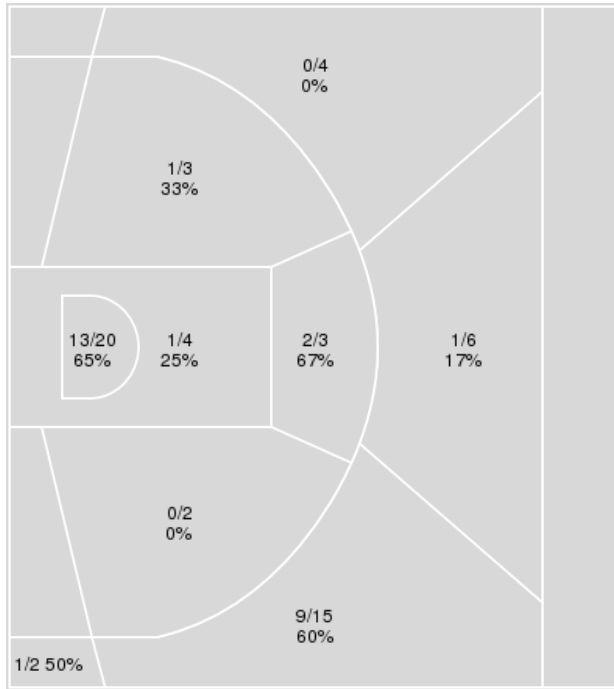

Officials: Cameron Inouye, Jesse Dickerson, Doug Knight

{ Players => 1, 2, 3, 4, 13, 14, 20, 22, 23, 24, 25, 34, 40, 44, 45; } FG
Types => All; Results => All;

{ Players => All; } FG Types => All; Results => All;

Iowa