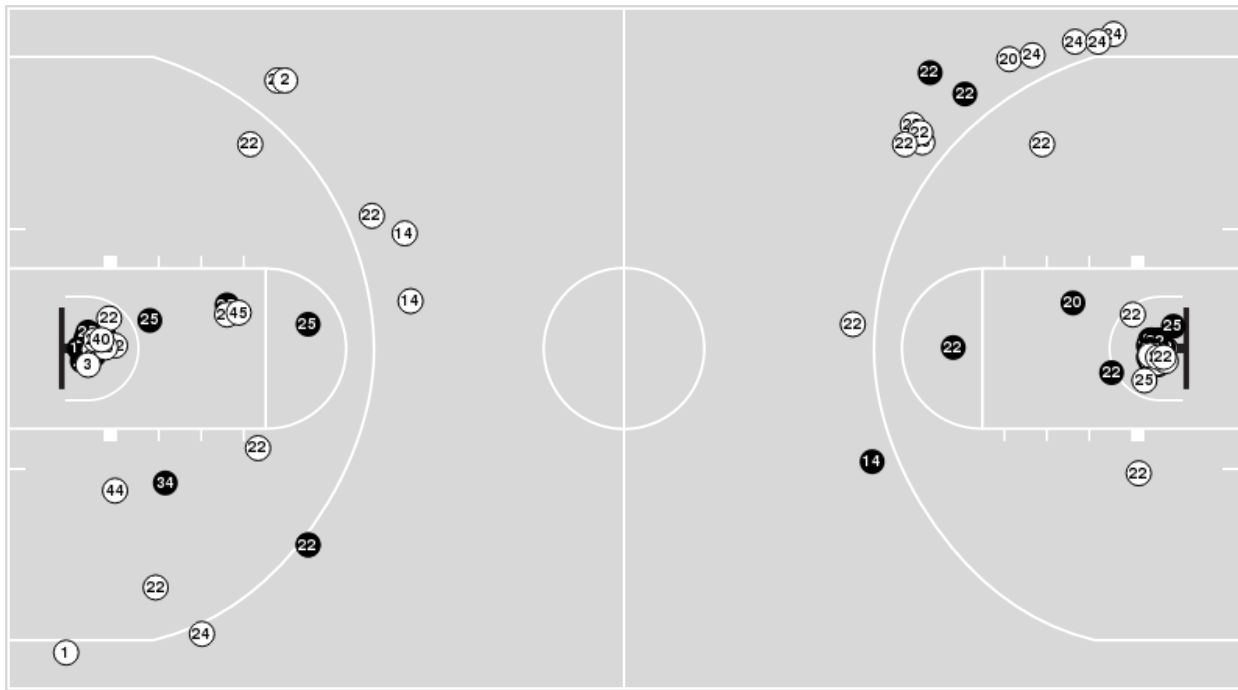

Officials: Brian Hall, Bryan Enterline, Ifeyinwa Seales

Players => 1, 2, 3, 4, 13, 14, 20, 22, 23, 24, 25, 34, 40, 44, 45FG Types=>AllResults=>All

Iowa

All Field Goals