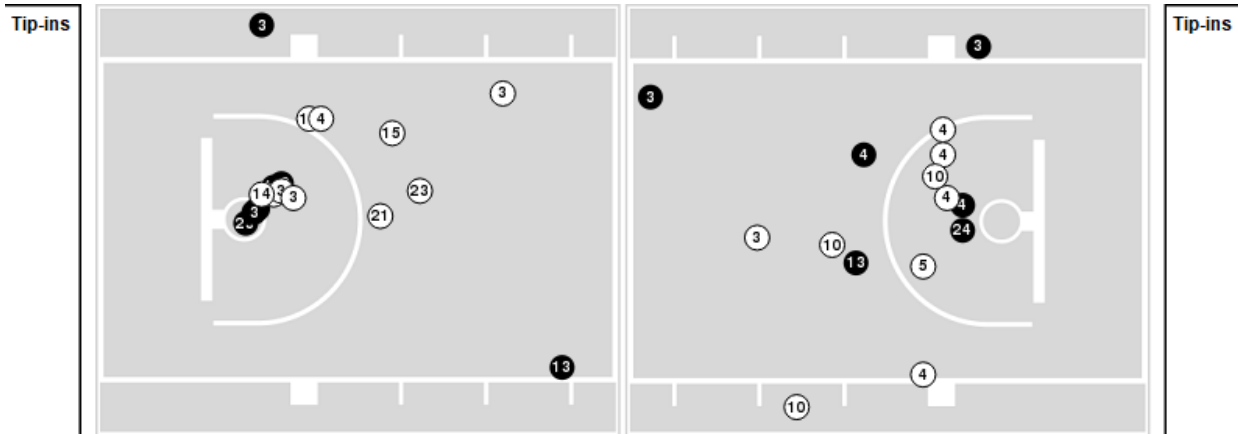

Blow Up Chart

● Made   ○ Missed   N - Player Number

Minnesota	M/A	%
Field Goals	20/66	30
2 Points	15/43	35
3 Points	5/23	22
Free Throws	19/28	68

Minnesota	M/A	%
Points in the Paint	22 (11 / 28)	39
Fast Break Points	5 (2/2)	100
Second Chance Points	15 (12/19)	63
Effective FG%	34