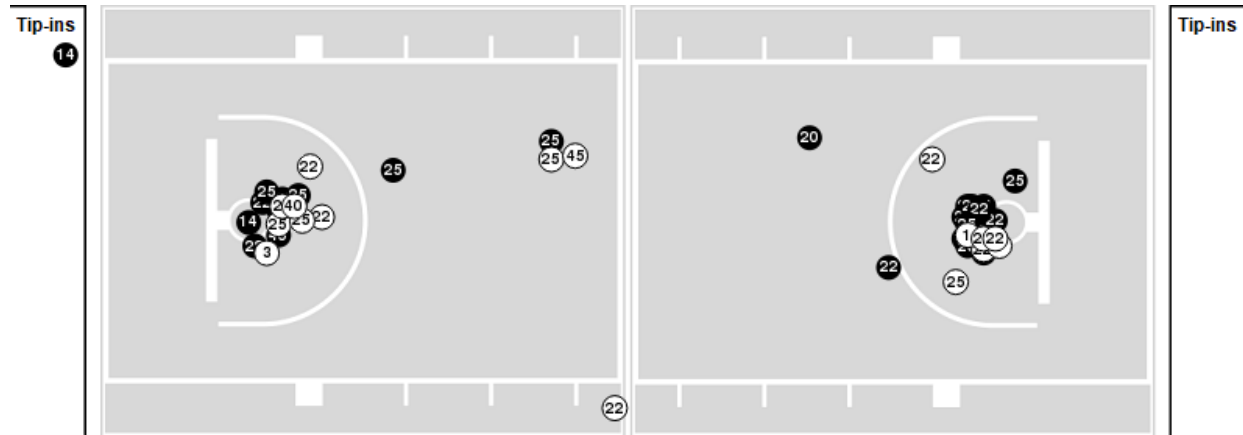

Blow Up Chart

● Made ○ Missed N - Player Number

Iowa	M/A	%
Field Goals	33/72	46
2 Points	28/50	56
3 Points	5/22	23
Free Throws	16/24	67

Iowa	M/A	%
Points in the Paint	50 (25 / 41)	61
Fast Break Points	26 (11/12)	92
Second Chance Points	12 (9/14)	64
Effective FG%	49