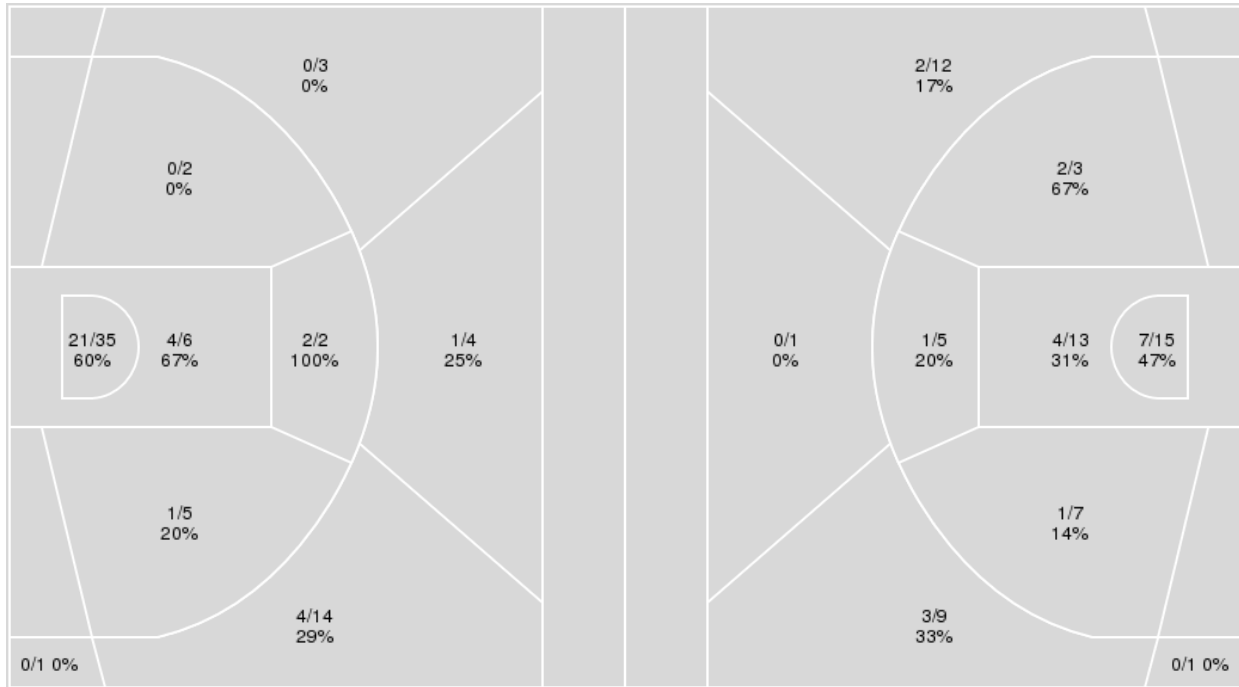

Officials: Brian Hall, Bryan Enterline, Ifeyinwa Seales

{ Players => 1, 2, 3, 4, 13, 14, 20, 22, 23, 24, 25, 34, 40, 44, 45; } FG
Types => All; Results => All;

{ Players => 3, 4, 5, 10, 11, 12, 13, 14, 15, 21, 23, 24, 31, 41; } FG
Types => All; Results => All;

Iowa

Minnesota

Iowa	M/A	%
Field Goals	33/72	46
2 Points	28/50	56
3 Points	5/22	23
Free Throws	16/24	67

Minnesota	M/A	%
Field Goals	20/66	30
2 Points	15/43	35
3 Points	5/23	22
Free Throws	19/28	68