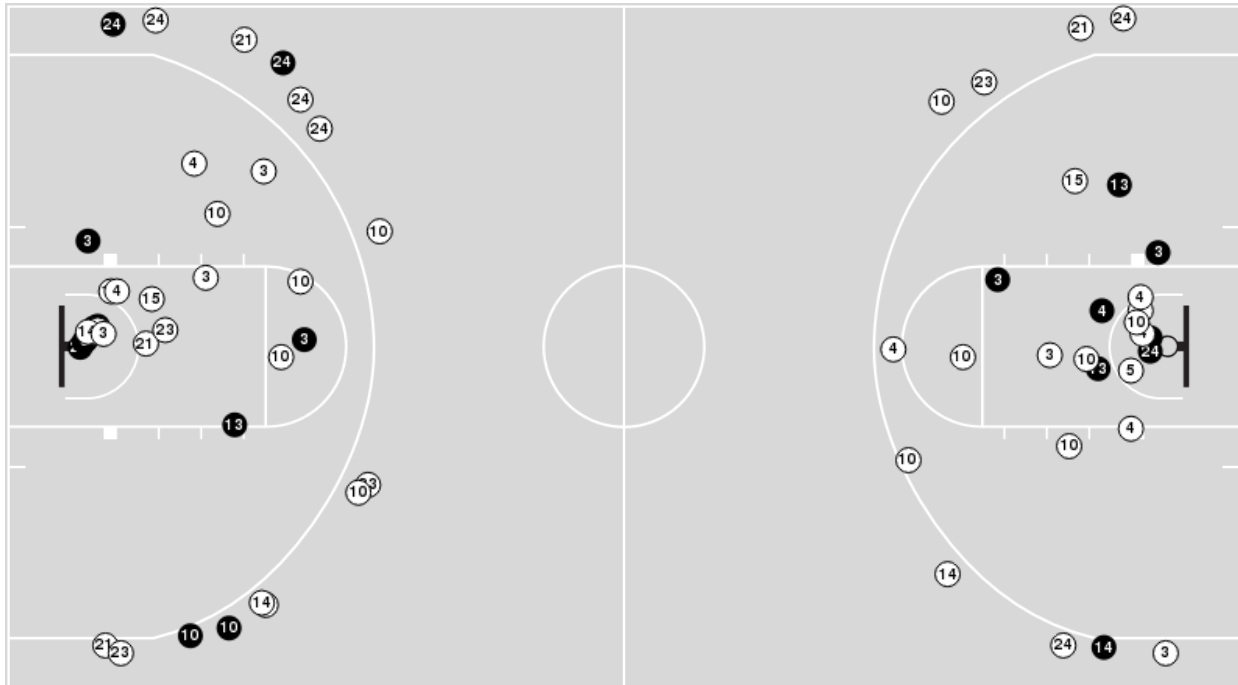

Players => 3, 4, 5, 10, 11, 12, 13, 14, 15, 21, 23, 24, 31, 41FG Types=>AllResults=>All

Minnesota

All Field Goals