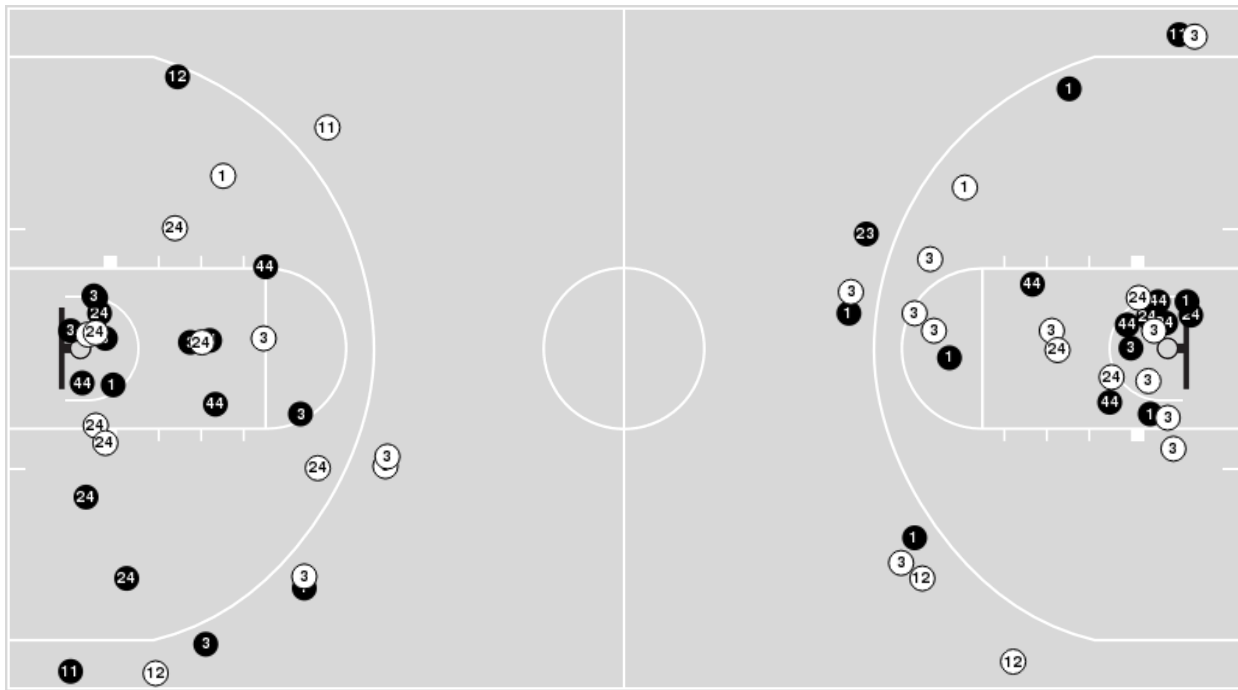

Officials: Tim Daley, Natasha Camy, Natosha Harris

Players => AllFG Types=>AllResults=>All

Illinois

All Field Goals