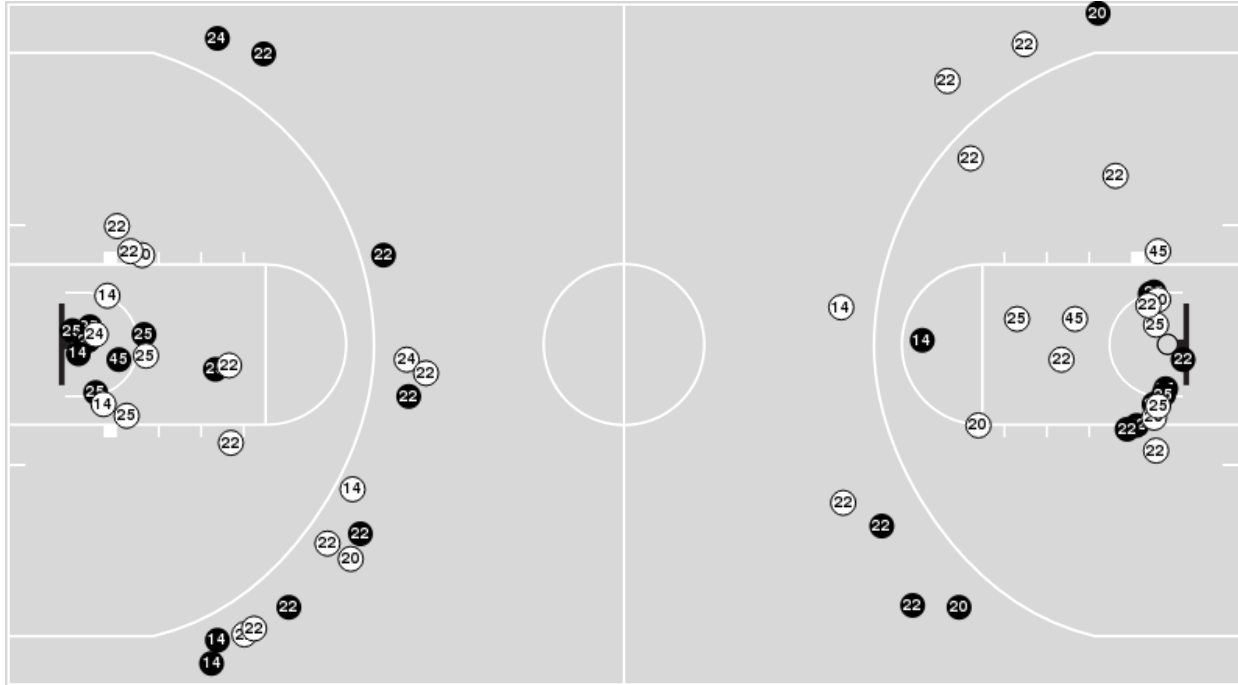

Players => AllFG Types=>AllResults=>All
Iowa

All Field Goals