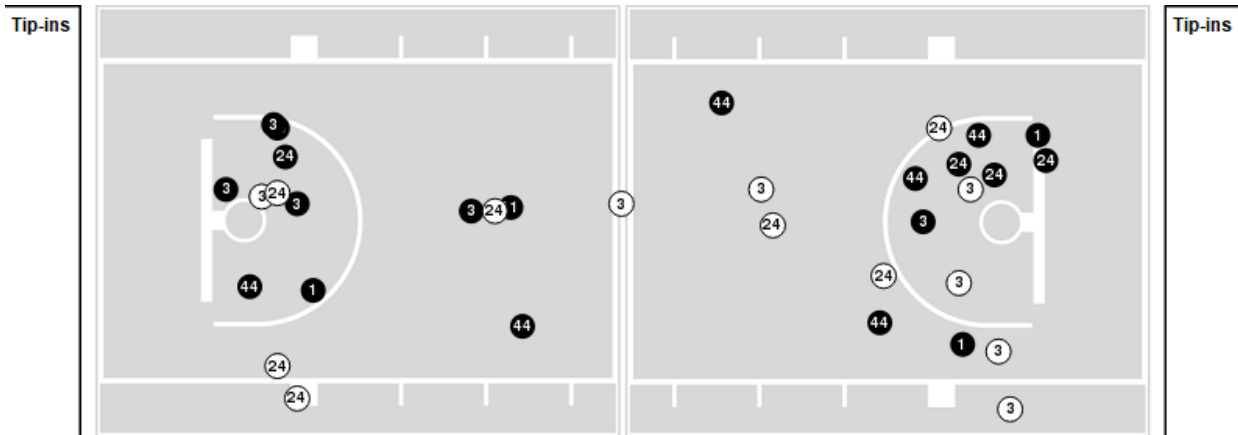

Blow Up Chart

● Made   ○ Missed   N - Player Number

Illinois	M/A	%
Field Goals	34/65	52
2 Points	27/48	56
3 Points	7/17	41
Free Throws	15/19	79

Illinois	M/A	%
Points in the Paint	40 (20 / 32)	63
Fast Break Points	9 (4/4)	100
Second Chance Points	13 (7/11)	64
Effective FG%	58