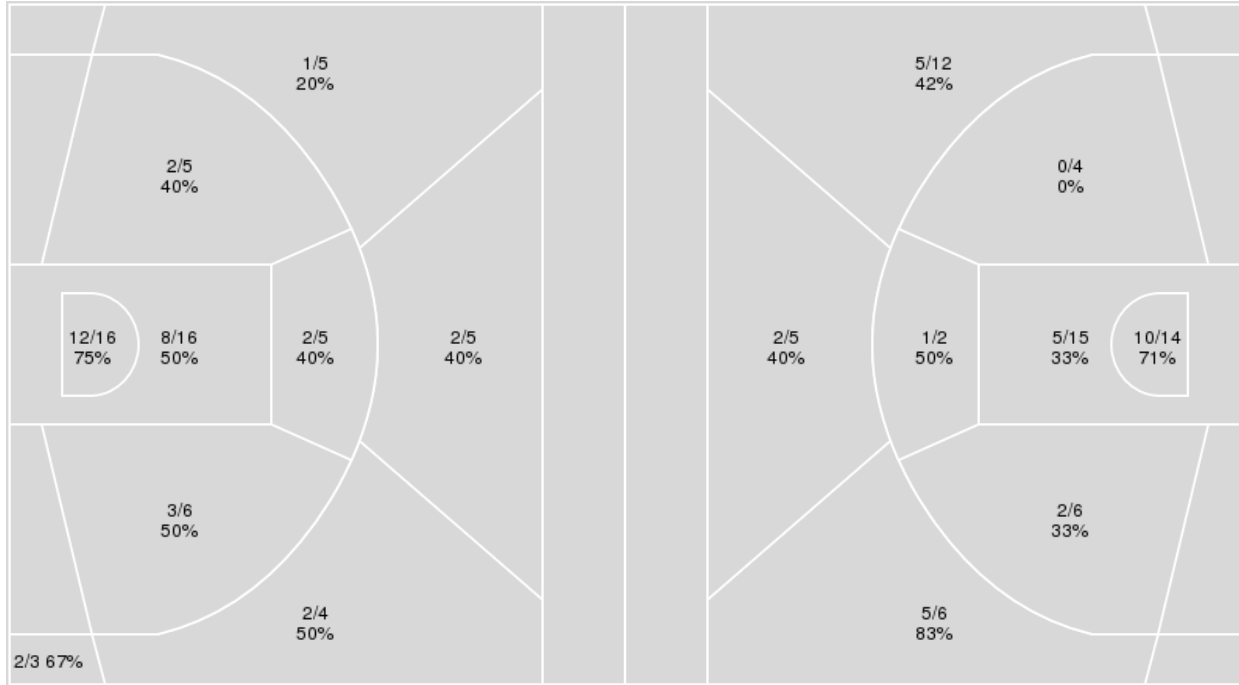

Iowa at Illinois

01/01/23 State Farm Center, Champaign
2022-23 Women's Basketball

Game Time: 2:00 PM
Game Duration: 2:00
Attendance: 4,803

Officials: Tim Daley, Natasha Camy, Natosha Harris

{ Players => All; } FG Types => All; Results => All;

{ Players => All; } FG Types => All; Results => All;

Illinois

Iowa

Illinois	M/A	%
Field Goals	34/65	52
2 Points	27/48	56
3 Points	7/17	41
Free Throws	15/19	79

Iowa	M/A	%
Field Goals	30/64	47
2 Points	18/41	44
3 Points	12/23	52
Free Throws	14/18	78