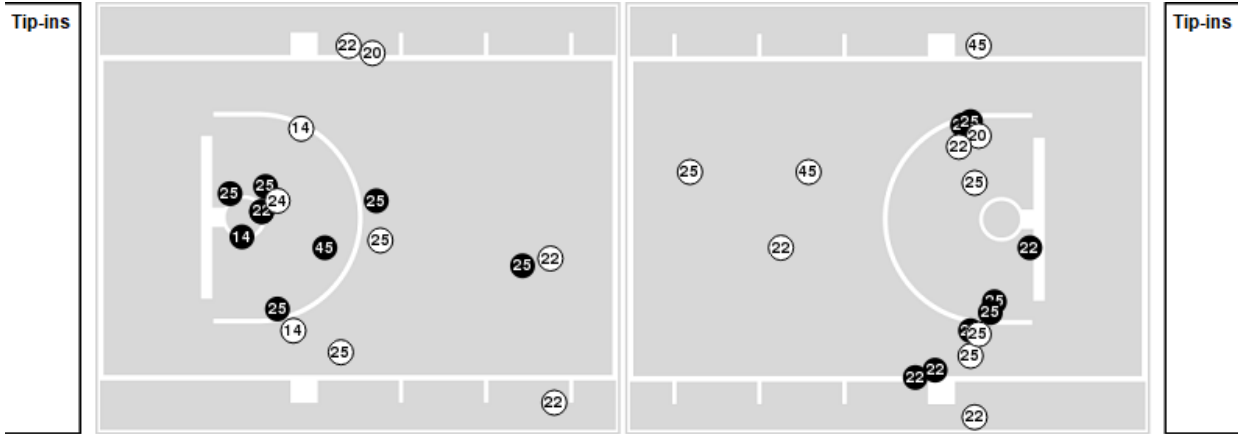

Blow Up Chart

● Made   ○ Missed   N - Player Number

Iowa	M/A	%
Field Goals	30/64	47
2 Points	18/41	44
3 Points	12/23	52
Free Throws	14/18	78

Iowa	M/A	%
Points in the Paint	30 (15 / 29)	52
Fast Break Points	6 (2/2)	100
Second Chance Points	12 (7/11)	64
Effective FG%	56