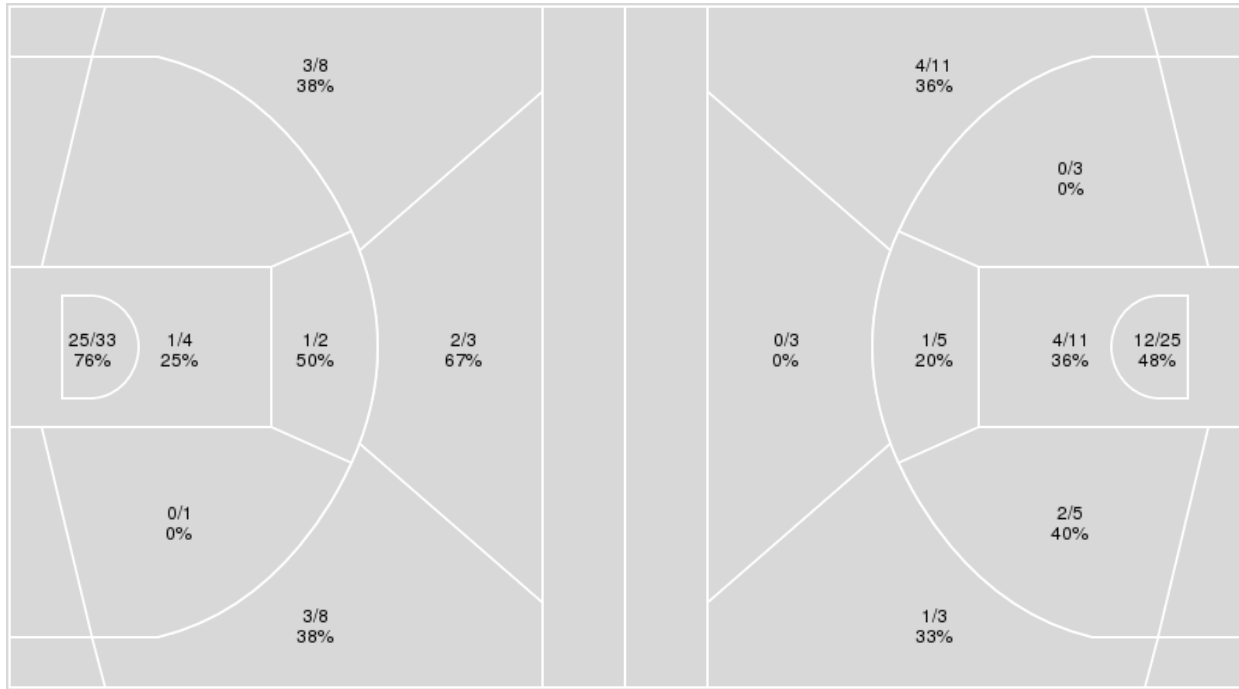

Officials: Kevin Pethel, Angie Enlund, Doug Knight

{ Players => 1, 2, 3, 4, 13, 14, 20, 22, 23, 24, 25, 34, 40, 44, 45; } FG
Types => All; Results => All;

{ Players => 0, 2, 3, 4, 10, 11, 13, 15, 20, 21, 22, 23, 25, 33, 42; } FG
Types => All; Results => All;

Iowa

Northwestern

Iowa	M/A	%
Field Goals	35/59	59
2 Points	27/40	68
3 Points	8/19	42
Free Throws	15/20	75

Northwestern	M/A	%
Field Goals	24/66	36
2 Points	19/49	39
3 Points	5/17	29
Free Throws	11/15	73