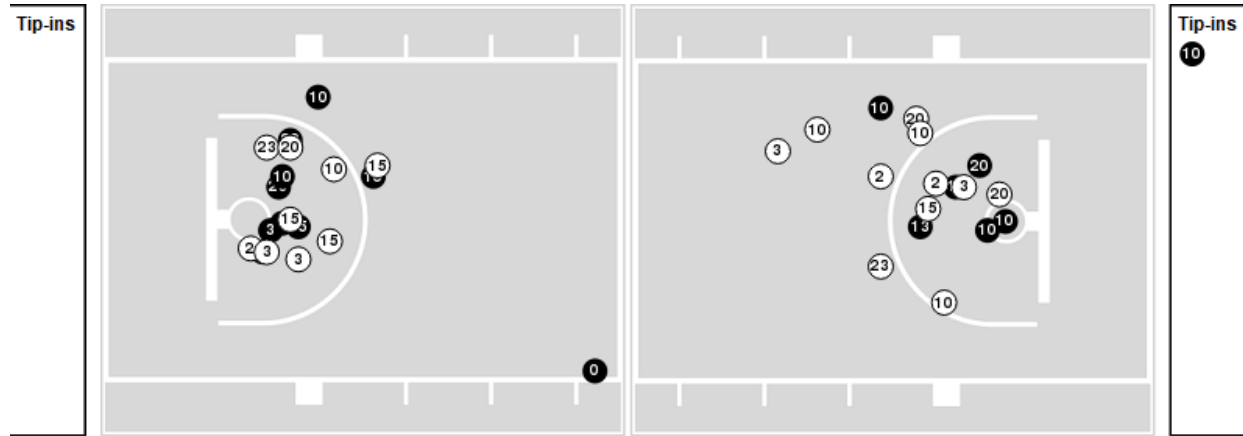

Blow Up Chart

● Made   ○ Missed   N - Player Number

Northwestern	M/A	%
Field Goals	24/66	36
2 Points	19/49	39
3 Points	5/17	29
Free Throws	11/15	73

Northwestern	M/A	%
Points in the Paint	32 (16 / 36)	44
Fast Break Points	2 (1/1)	100
Second Chance Points	15 (9/14)	64
Effective FG%	40