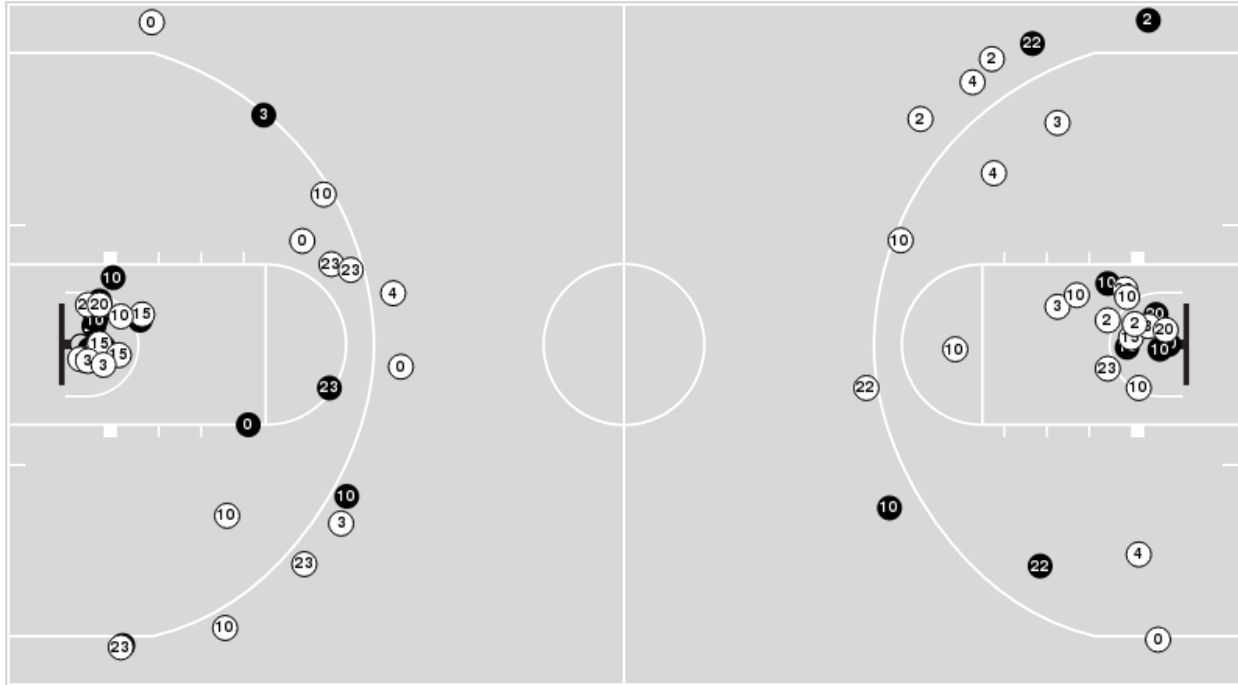

Officials: Kevin Pethel, Angie Enlund, Doug Knight

Players => 0, 2, 3, 4, 10, 11, 13, 15, 20, 21, 22, 23, 25, 33, 42FG Types=>AllResults=>All

Northwestern

All Field Goals