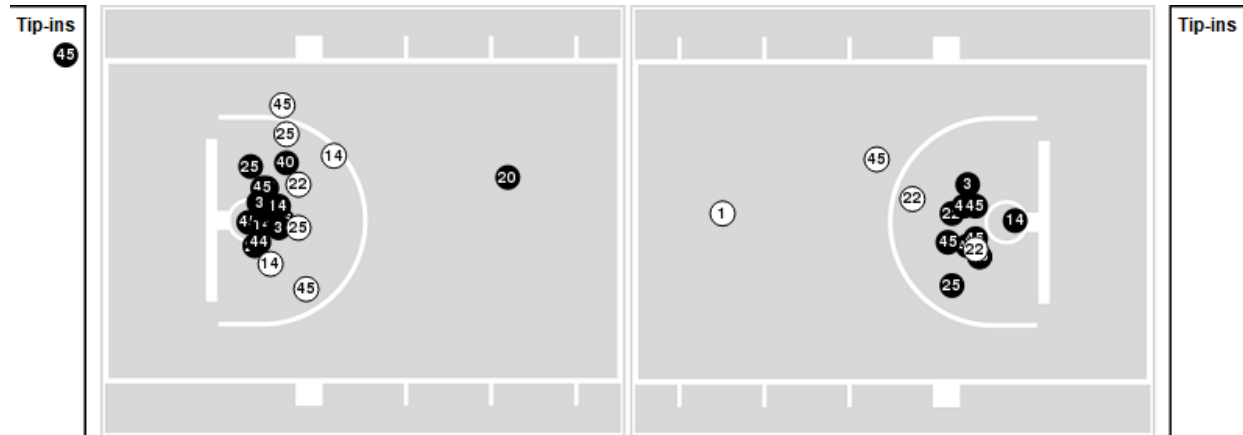

Blow Up Chart

● Made ○ Missed N - Player Number

Iowa	M/A	%
Field Goals	35/59	59
2 Points	27/40	68
3 Points	8/19	42
Free Throws	15/20	75

Iowa	M/A	%
Points in the Paint	52 (26 / 37)	70
Fast Break Points	20 (11/11)	100
Second Chance Points	16 (9/13)	69
Effective FG%	66