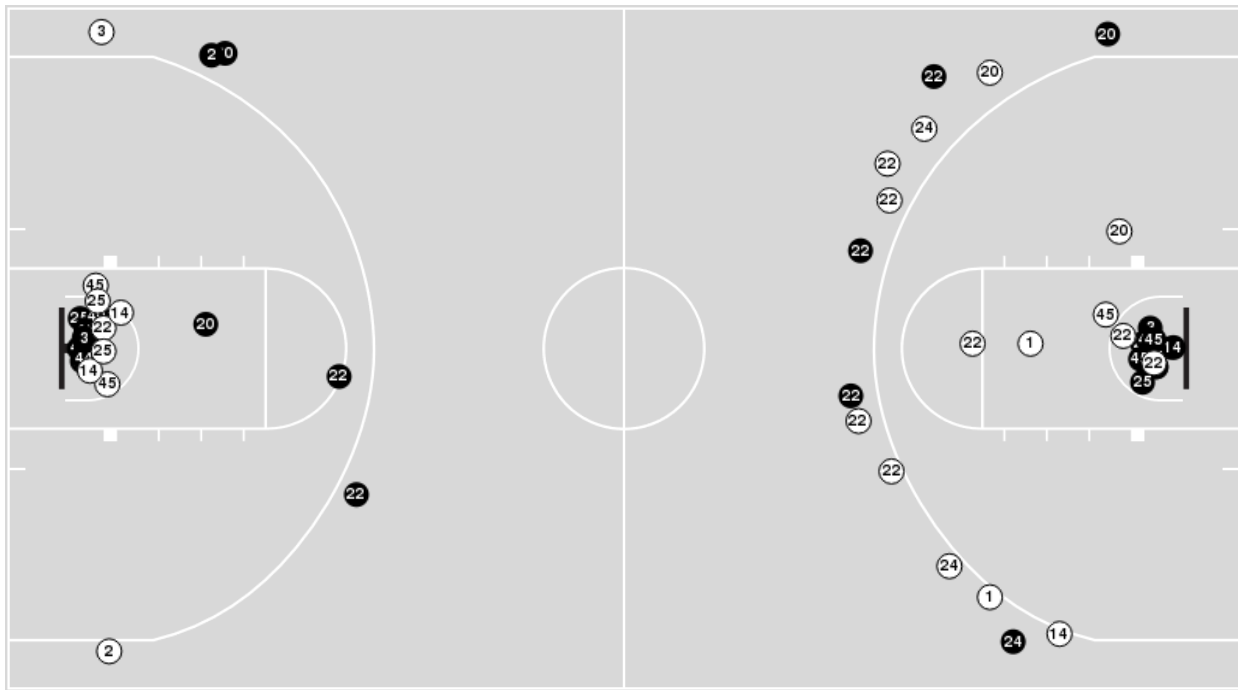

Officials: Kevin Pethel, Angie Enlund, Doug Knight

Players => 1, 2, 3, 4, 13, 14, 20, 22, 23, 24, 25, 34, 40, 44, 45FG Types=>AllResults=>All

Iowa

All Field Goals