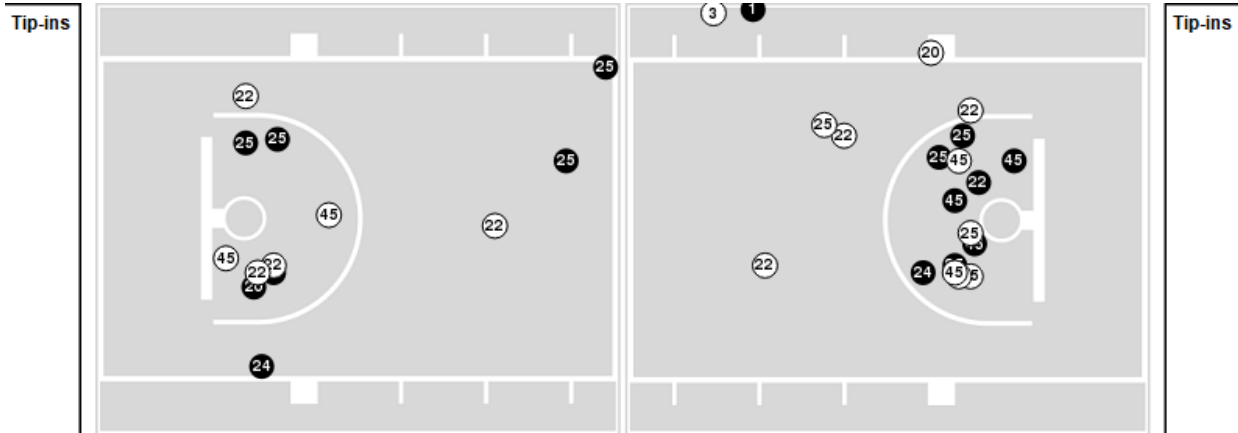

Blow Up Chart

● Made ○ Missed N - Player Number

Iowa	M/A	%
Field Goals	27/64	42
2 Points	19/42	45
3 Points	8/22	36
Free Throws	18/22	82

Iowa	M/A	%
Points in the Paint	28 (14 / 29)	48
Fast Break Points	20 (14/16)	88
Second Chance Points	7 (3/10)	30
Effective FG%	48