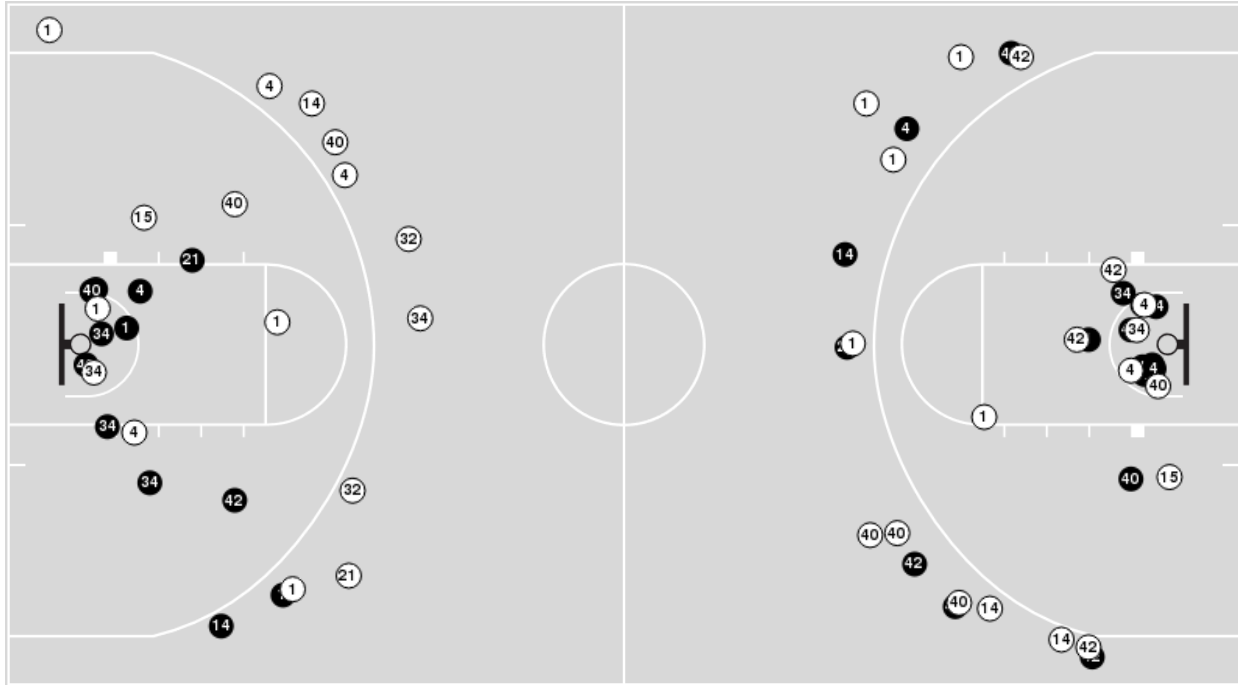

Players => 1, 2, 3, 4, 14, 15, 21, 24, 32, 34, 40, 42, 44FG Types=>AllResults=>All

Nebraska

All Field Goals