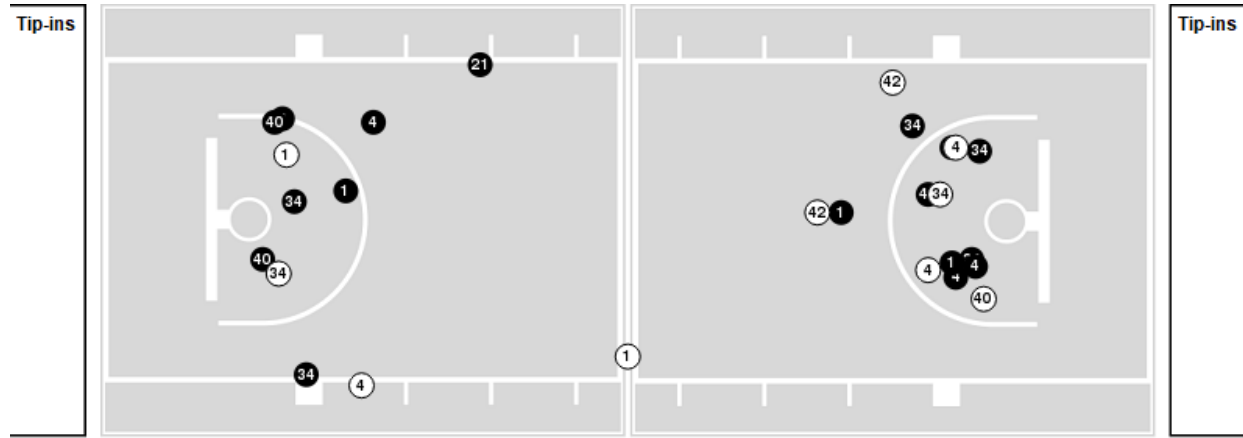

Blow Up Chart

● Made   ○ Missed   N - Player Number

Nebraska	M/A	%
Field Goals	29/64	45
2 Points	20/34	59
3 Points	9/30	30
Free Throws	9/11	82

Nebraska	M/A	%
Points in the Paint	30 (15 / 24)	63
Fast Break Points	9 (5/5)	100
Second Chance Points	9 (6/9)	67
Effective FG%	52