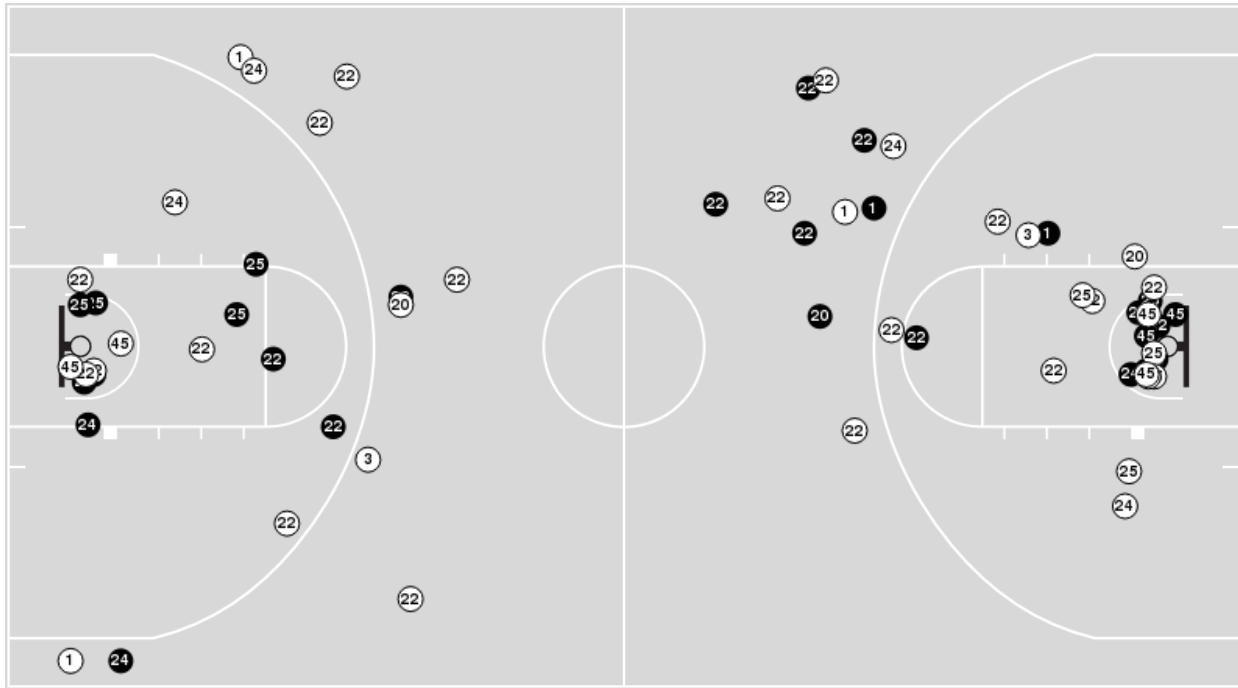

Officials: Felicia Grinter, Gina Cross, Brian Hall

Players => 1, 2, 3, 4, 13, 14, 20, 22, 23, 24, 25, 34, 40, 44, 45 FG Types=>All Results=>All

Iowa

All Field Goals