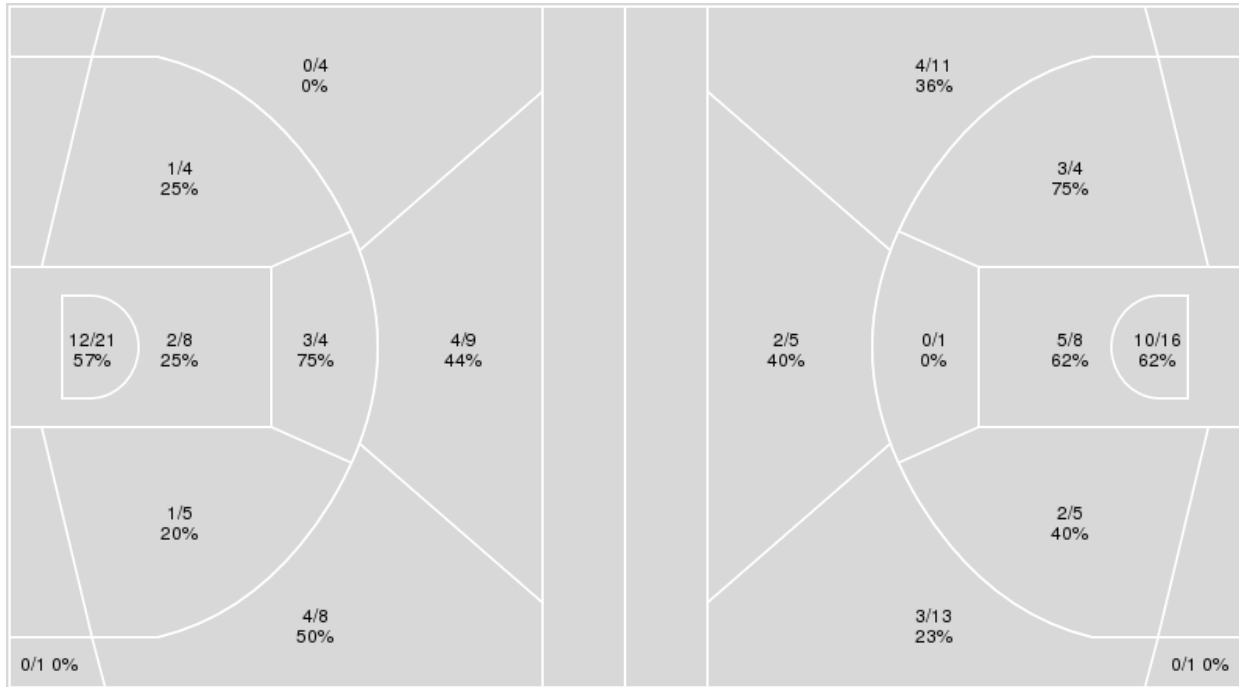

Officials: Felicia Grinter, Gina Cross, Brian Hall

{ Players => 1, 2, 3, 4, 13, 14, 20, 22, 23, 24, 25, 34, 40, 44, 45; } FG
Types => All; Results => All;

{ Players => 1, 2, 3, 4, 14, 15, 21, 24, 32, 34, 40, 42, 44; } FG Types =>
All; Results => All;

Iowa

Nebraska

Iowa	M/A	%
Field Goals	27/64	42
2 Points	19/42	45
3 Points	8/22	36
Free Throws	18/22	82

Nebraska	M/A	%
Field Goals	29/64	45
2 Points	20/34	59
3 Points	9/30	30
Free Throws	9/11	82