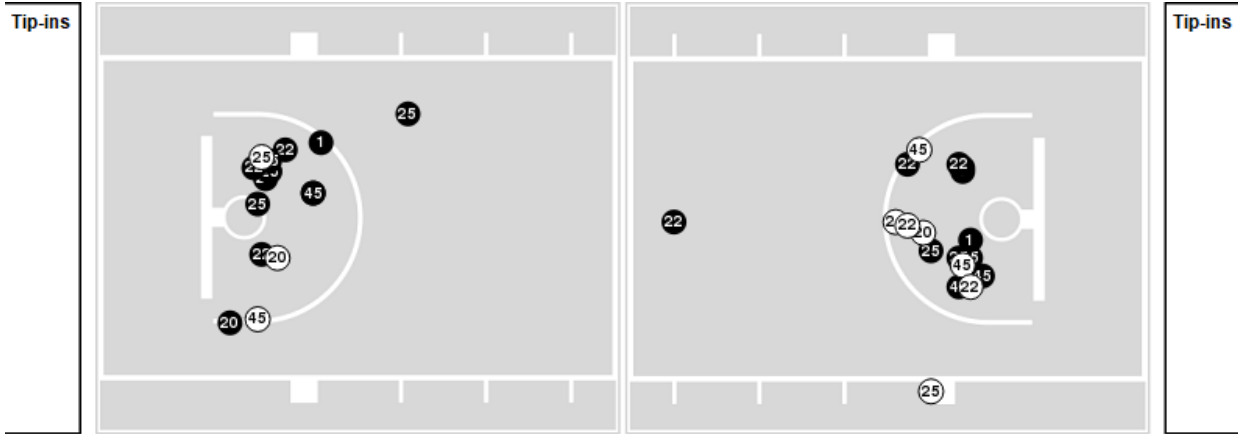

Blow Up Chart

● Made ○ Missed N - Player Number

Iowa	M/A	%
Field Goals	34/57	60
2 Points	25/37	68
3 Points	9/20	45
Free Throws	17/18	94

Iowa	M/A	%
Points in the Paint	50 (25 / 34)	74
Fast Break Points	2 (1/1)	100
Second Chance Points	18 (9/9)	100
Effective FG%	68