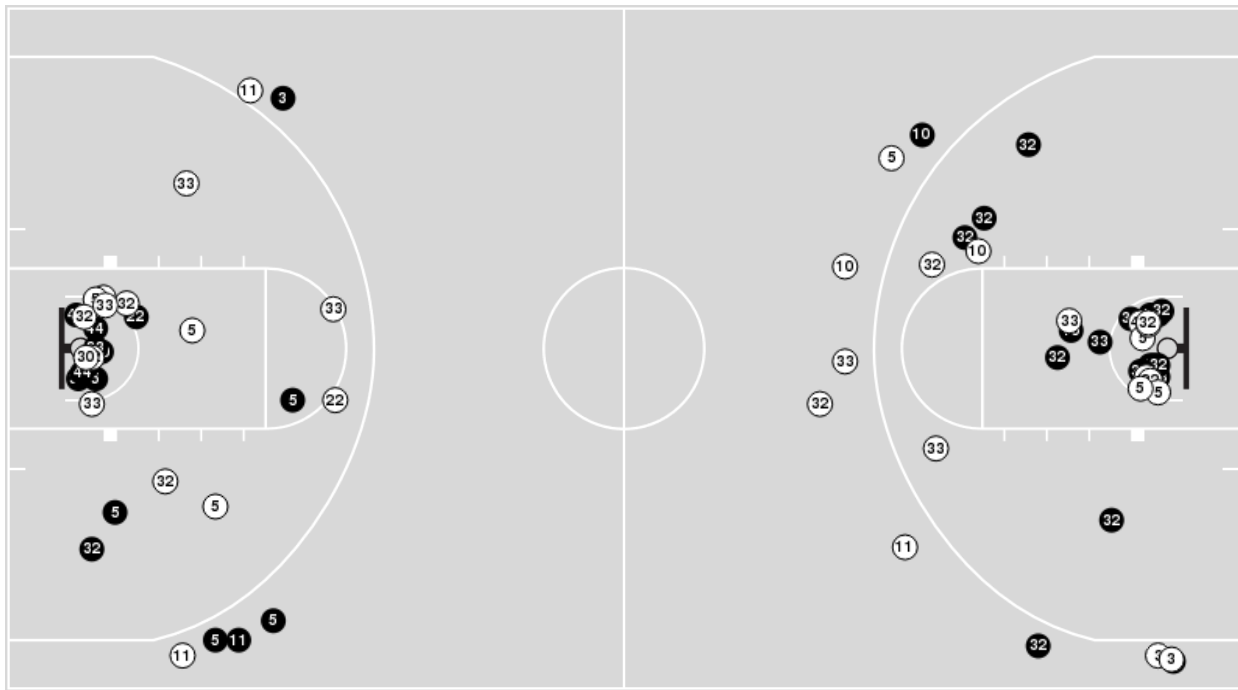

Iowa at Michigan

01/07/23 Crisler Center, Ann Arbor
2022-23 Women's Basketball

Game Time: 4:30 PM
Game Duration: 1:54
Attendance: 10,731

Officials: Dee Kanter, Lisa Jones, Bruce Morris

Players => 3, 5, 10, 11, 12, 13, 20, 22, 24, 25, 30, 32, 33, 34, 44 FG Types=>All Results=>All

Michigan

All Field Goals