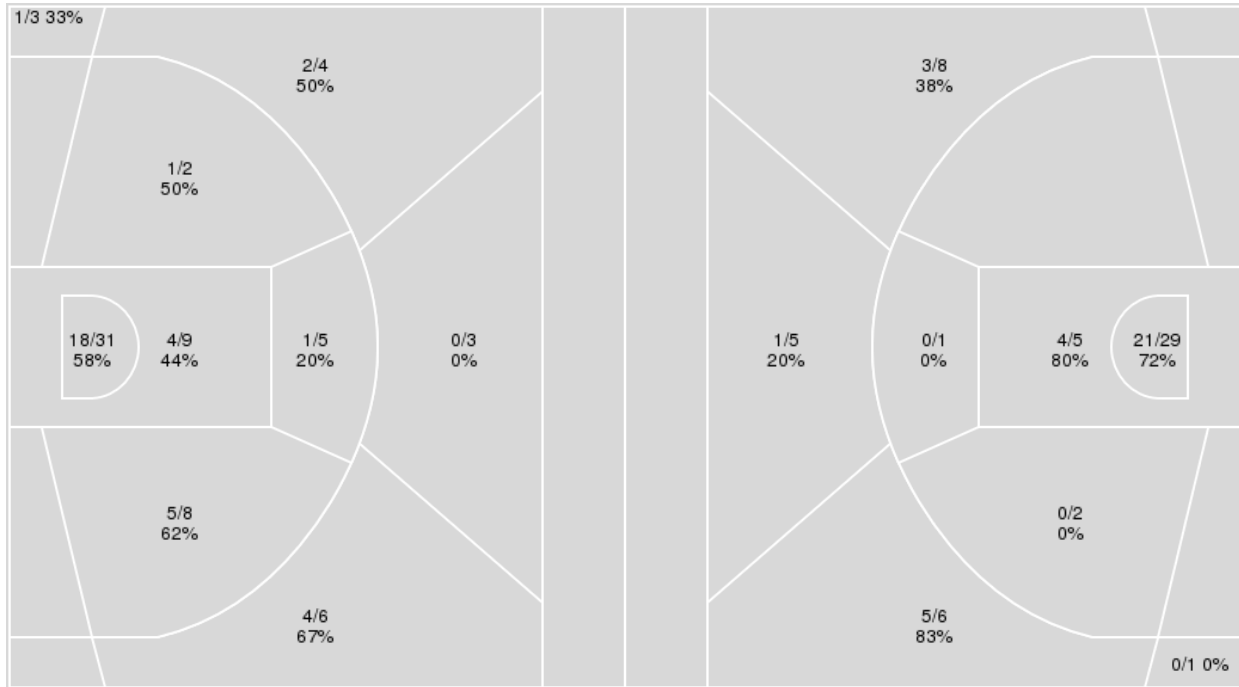

Iowa at Michigan

01/07/23 Crisler Center, Ann Arbor
2022-23 Women's Basketball

Game Time: 4:30 PM
Game Duration: 1:54
Attendance: 10,731

Officials: Dee Kanter, Lisa Jones, Bruce Morris

{ Players => 3, 5, 10, 11, 12, 13, 20, 22, 24, 25, 30, 32, 33, 34, 44; } FG
Types => All; Results => All;

{ Players => 1, 2, 3, 4, 13, 14, 20, 22, 23, 24, 25, 34, 40, 44, 45; } FG
Types => All; Results => All;

Michigan

Iowa

Michigan	M/A	%
Field Goals	36/71	51
2 Points	29/55	53
3 Points	7/16	44
Free Throws	6/7	86

Iowa	M/A	%
Field Goals	34/57	60
2 Points	25/37	68
3 Points	9/20	45
Free Throws	17/18	94