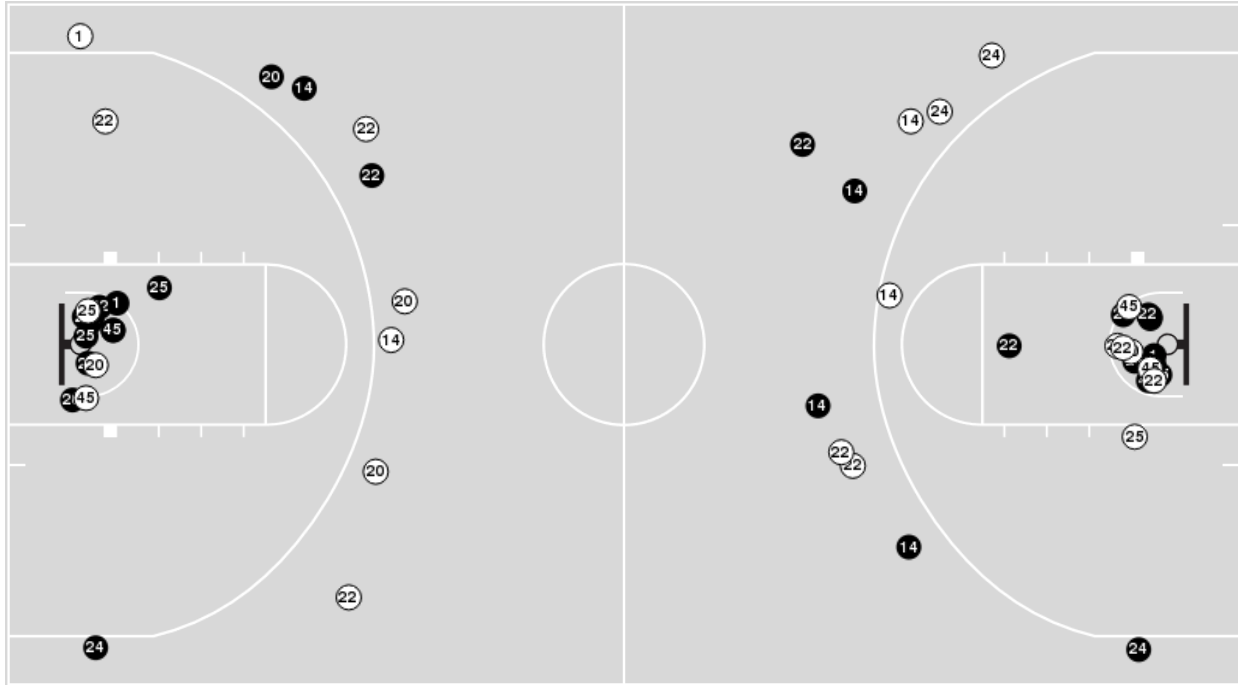

Players => 1, 2, 3, 4, 13, 14, 20, 22, 23, 24, 25, 34, 40, 44, 45 FG Types=>AllResults=>All

Iowa

All Field Goals