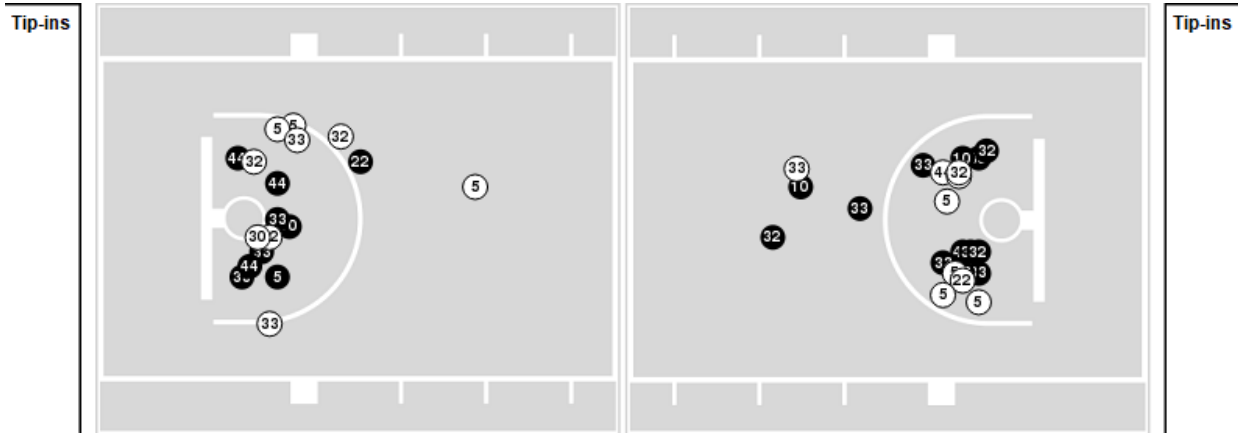

Blow Up Chart

● Made ○ Missed N - Player Number

Michigan	M/A	%
Field Goals	36/71	51
2 Points	29/55	53
3 Points	7/16	44
Free Throws	6/7	86

Michigan	M/A	%
Points in the Paint	44 (22 / 40)	55
Fast Break Points	4 (2/2)	100
Second Chance Points	7 (4/12)	33
Effective FG%	56