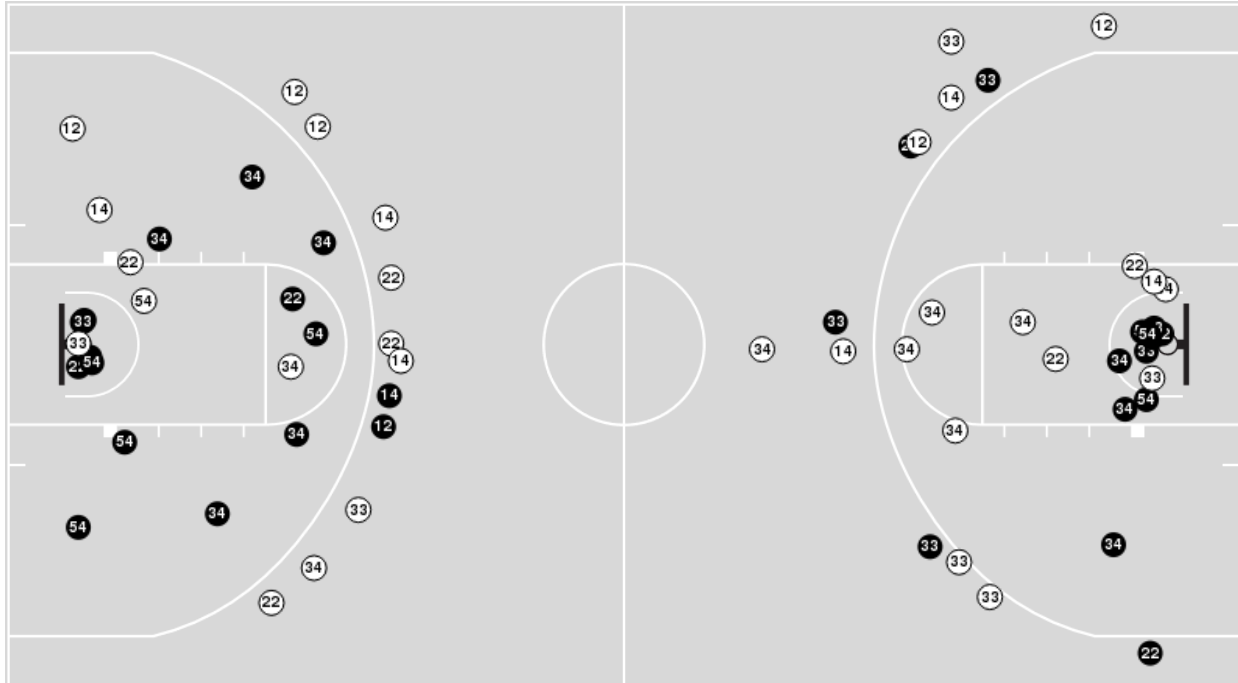

Players => AllFG Types=>AllResults=>All
Indiana

All Field Goals