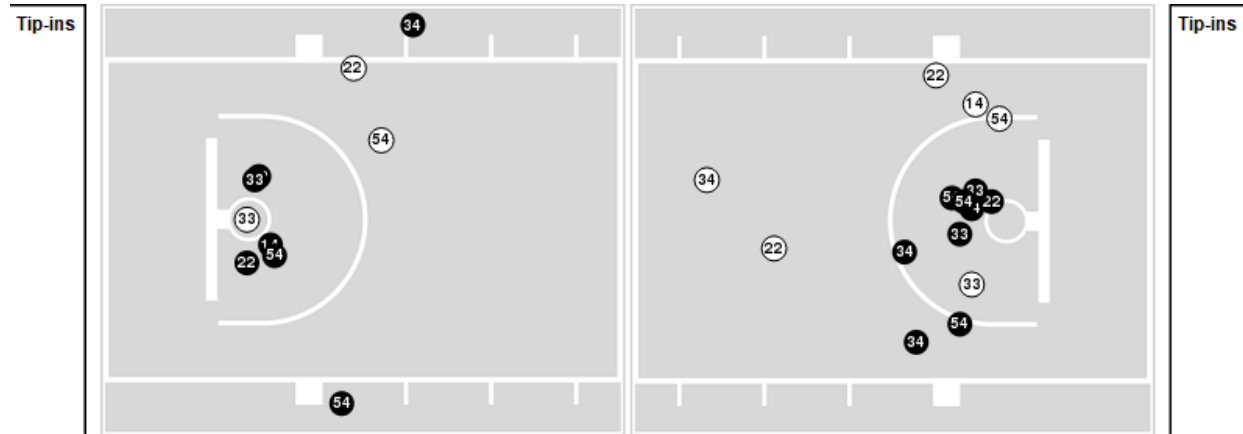

Blow Up Chart

N Made   **O** Missed   **N** - Player Number

Indiana	M/A	%
Field Goals	31/63	49
2 Points	24/39	62
3 Points	7/24	29
Free Throws	16/17	94

Indiana	M/A	%
Points in the Paint	28 (14 / 22)	64
Fast Break Points	7 (4/4)	100
Second Chance Points	8 (5/8)	62
Effective FG%	55