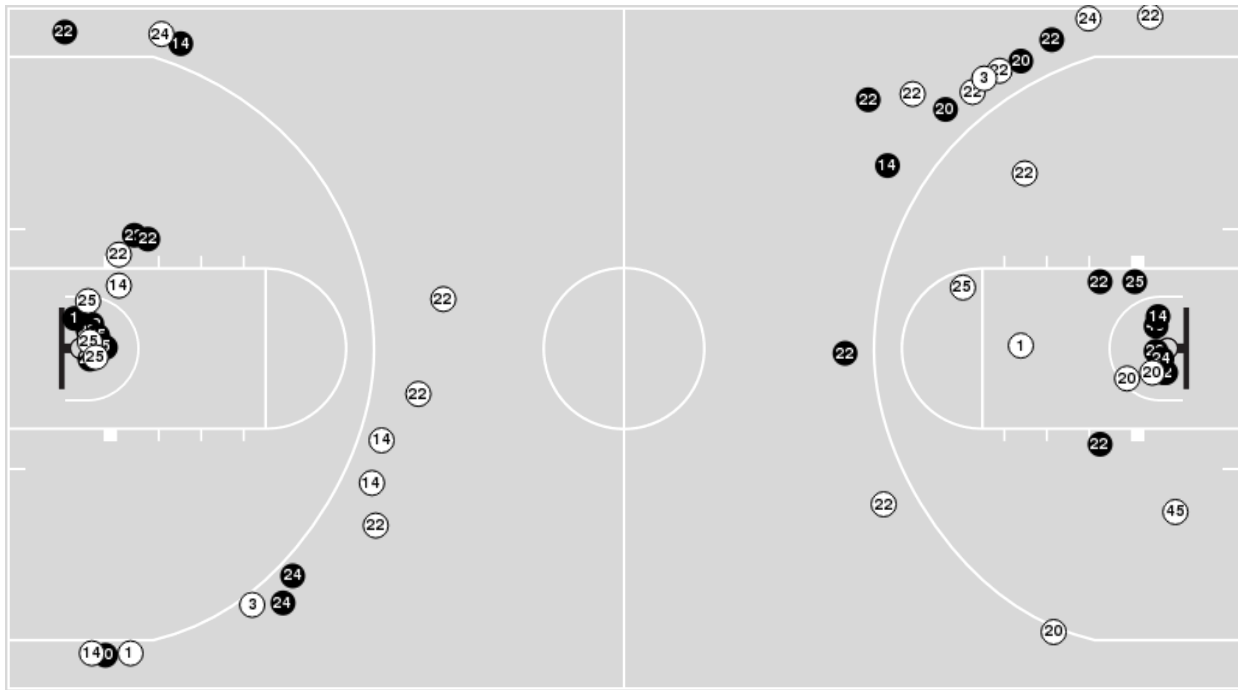

Officials: Jesse Dickerson, Natasha Camy, Mark Resch

Players => 1, 2, 3, 4, 13, 14, 20, 22, 23, 24, 25, 34, 40, 44, 45FG Types=>AllResults=>All

Iowa

All Field Goals