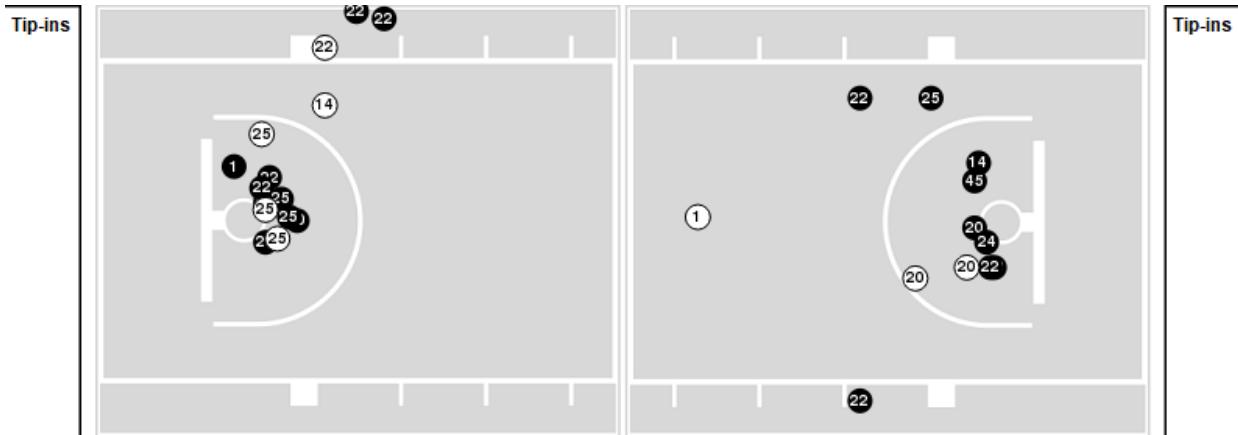

Blow Up Chart

● Made ○ Missed N - Player Number

Iowa	M/A	%
Field Goals	30/58	52
2 Points	19/30	63
3 Points	11/28	39
Free Throws	15/20	75

Iowa	M/A	%
Points in the Paint	32 (16 / 23)	70
Fast Break Points	18 (8/8)	100
Second Chance Points	7 (5/5)	100
Effective FG%	61