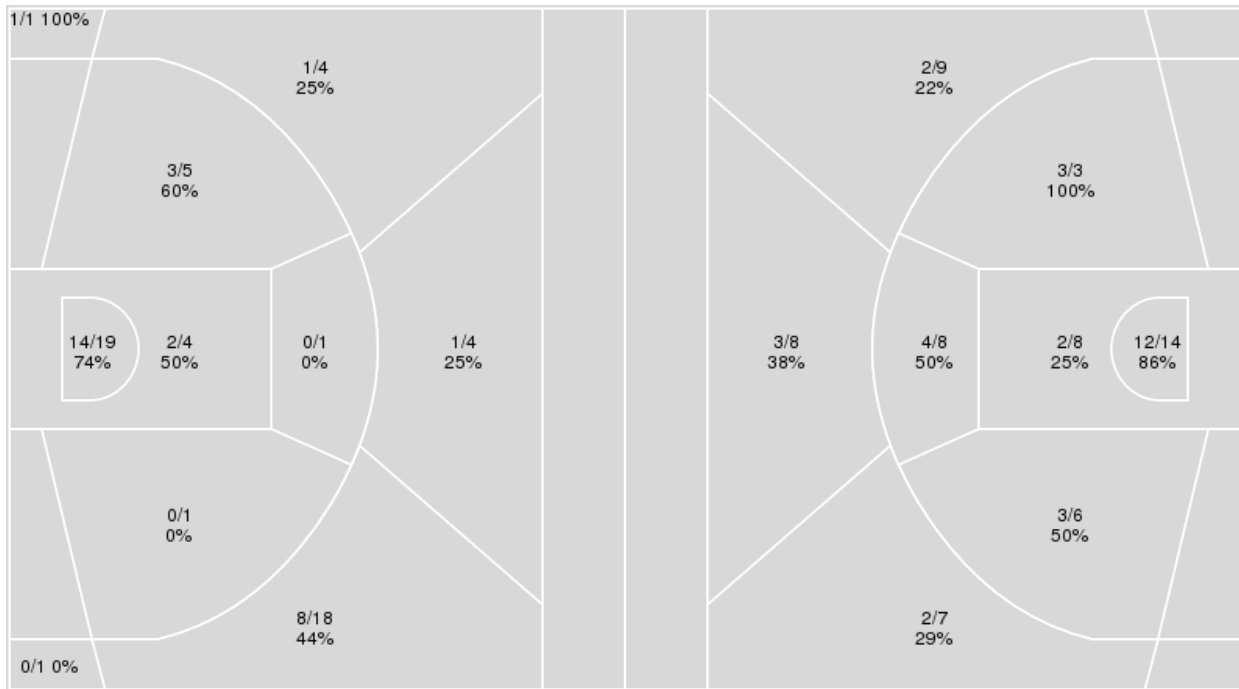

Officials: Jesse Dickerson, Natasha Camy, Mark Resch

{ Players => 1, 2, 3, 4, 13, 14, 20, 22, 23, 24, 25, 34, 40, 44, 45; } FG
Types => All; Results => All;

{ Players => All; } FG Types => All; Results => All;

Iowa

Indiana

Iowa	M/A	%
Field Goals	30/58	52
2 Points	19/30	63
3 Points	11/28	39
Free Throws	15/20	75

Indiana	M/A	%
Field Goals	31/63	49
2 Points	24/39	62
3 Points	7/24	29
Free Throws	16/17	94