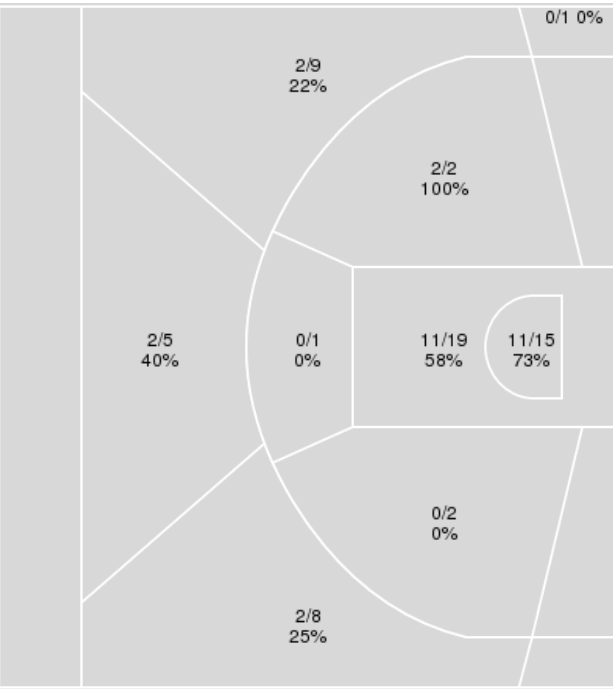

Iowa

Indiana	M/A	%
Field Goals	29/62	47
2 Points	22/48	46
3 Points	7/14	50
Free Throws	22/34	65

Iowa	M/A	%
Field Goals	30/62	48
2 Points	24/39	62
3 Points	6/23	26
Free Throws	12/23	52