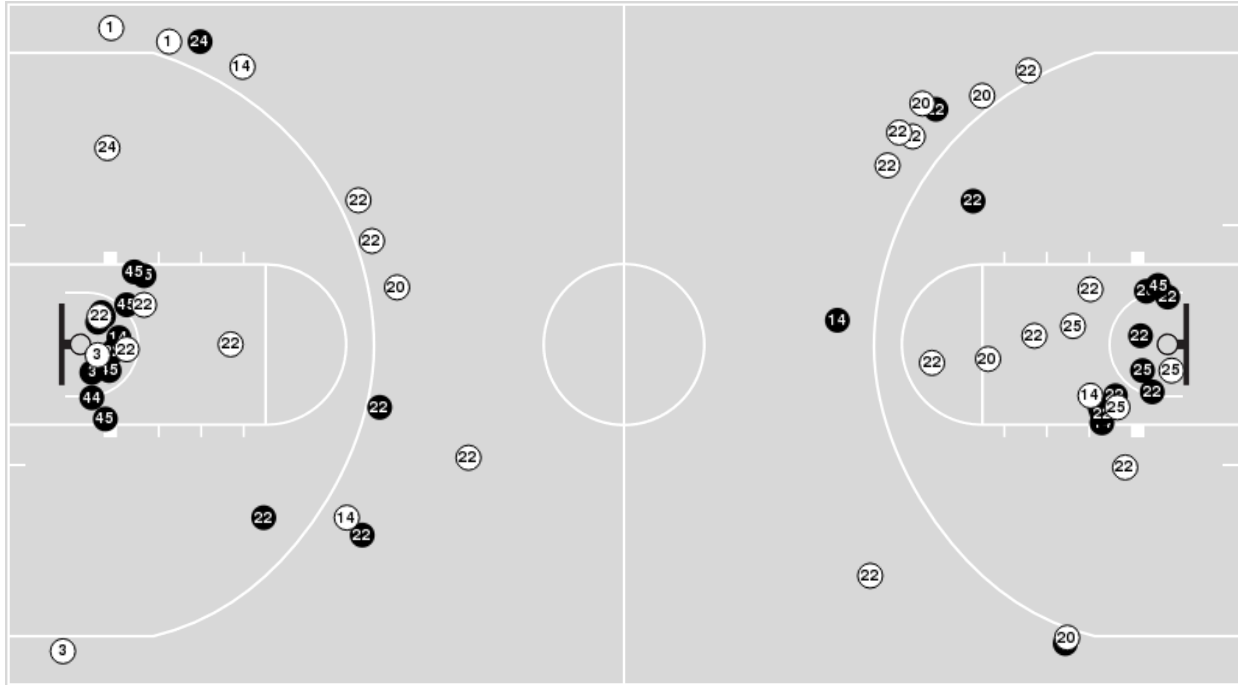

Officials: Felicia Grinter, Julie Krommenhoek, Roy Gulbeyan

Players => 1, 2, 3, 4, 13, 14, 20, 22, 23, 24, 25, 34, 40, 44, 45 FG Types=>All Results=>All

Iowa

All Field Goals