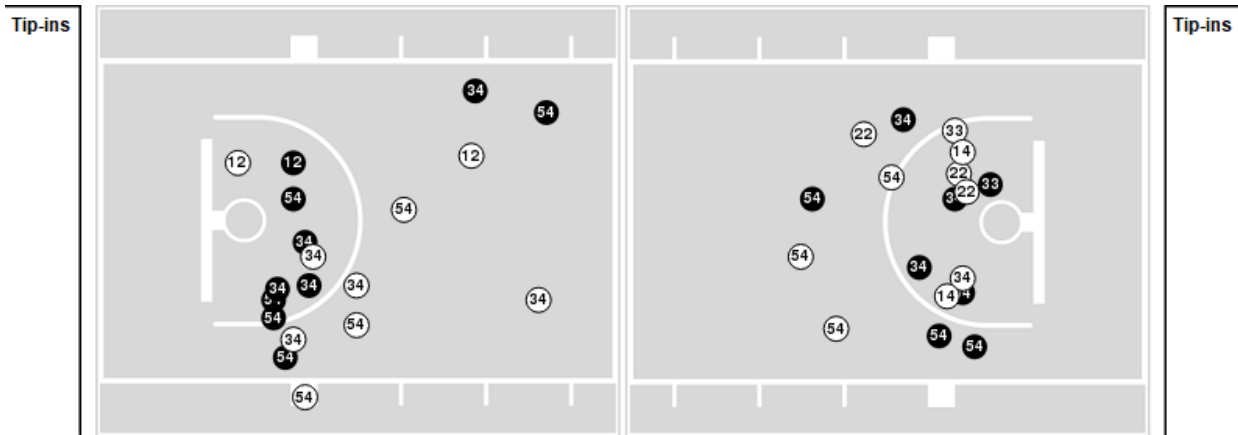

Blow Up Chart

● Made ○ Missed N - Player Number

Indiana	M/A	%
Field Goals	29/62	47
2 Points	22/48	46
3 Points	7/14	50
Free Throws	22/34	65

Indiana	M/A	%
Points in the Paint	36 (18 / 36)	50
Fast Break Points	20 (13/14)	93
Second Chance Points	4 (3/9)	33
Effective FG%	52