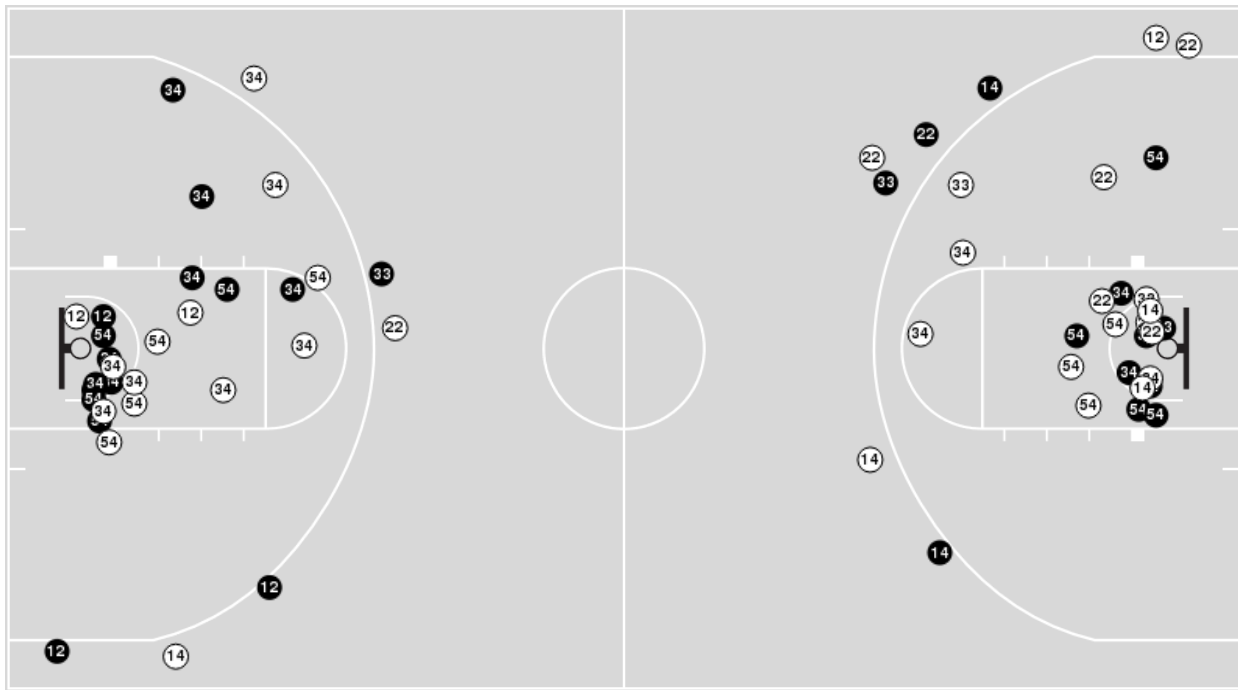

Iowa at Indiana

02/09/23 Simon Skjodt Assembly Hall, Bloomington
2022-23 Women's Basketball

Game Time: 6:30 PM
Game Duration: 2:07
Attendance: 13,046

Officials: Felicia Grinter, Julie Krommenhoek, Roy Gulbeyan

Players => 1, 3, 12, 14, 21, 22, 23, 24, 25, 32, 33, 34, 52, 54 FG Types=>All Results=>All

Indiana

All Field Goals