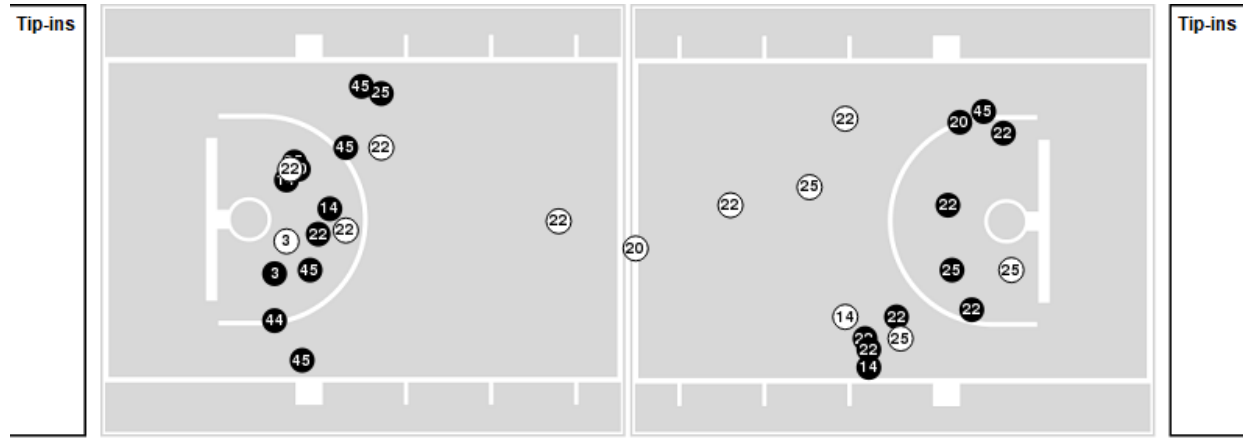

**Officials:** Felicia Grinter, Julie Krommenhoek, Roy Gulbeyan

Players => 1, 2, 3, 4, 13, 14, 20, 22, 23, 24, 25, 34, 40, 44, 45 FG Types=>All Results=>All

**Iowa**

**All Field Goals**

**Blow Up Chart**

● Made ○ Missed N - Player Number