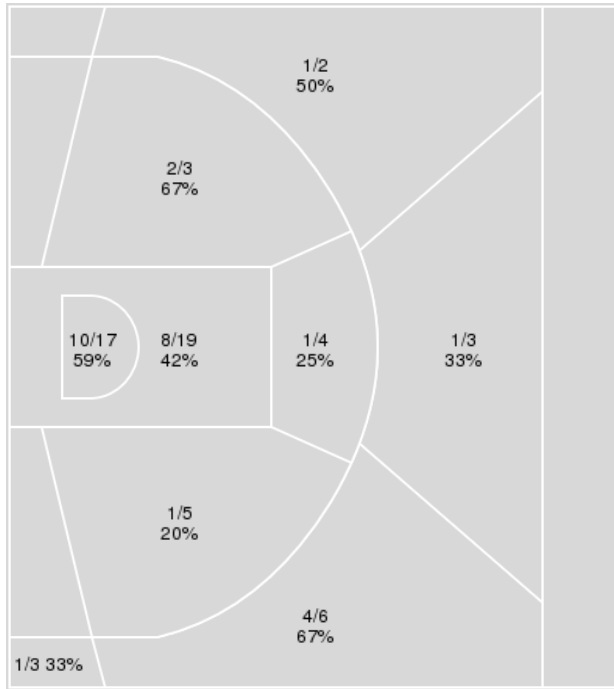

Iowa at Indiana

02/09/23 Simon Skjodt Assembly Hall, Bloomington
2022-23 Women's Basketball

Game Time: 6:30 PM
Game Duration: 2:07
Attendance: 13,046

Officials: Felicia Grinter, Julie Krommenhoek, Roy Gulbeyan

{ Players => 1, 3, 12, 14, 21, 22, 23, 24, 25, 32, 33, 34, 52, 54; } FG
Types => All; Results => All;

{ Players => 1, 2, 3, 4, 13, 14, 20, 22, 23, 24, 25, 34, 40, 44, 45; } FG
Types => All; Results => All;

Indiana