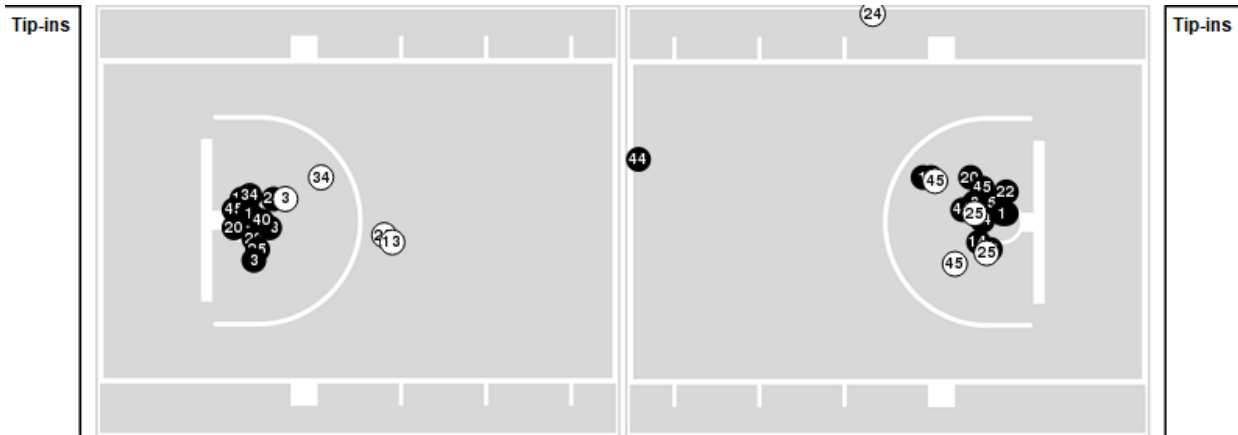

Blow Up Chart

● Made   ○ Missed   N - Player Number

Iowa	M/A	%
Field Goals	39/62	63
2 Points	27/40	68
3 Points	12/22	55
Free Throws	21/25	84

Iowa	M/A	%
Points in the Paint	54 (27 / 35)	77
Fast Break Points	35 (16/16)	100
Second Chance Points	19 (13/15)	87
Effective FG%	73