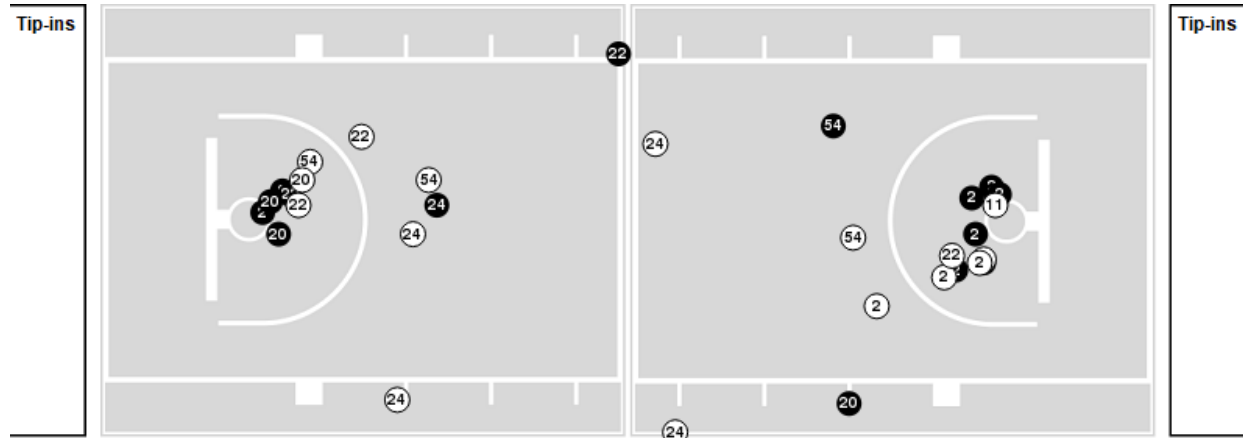

Blow Up Chart

● Made   ○ Missed   N - Player Number

Rutgers	M/A	%
Field Goals	22/62	35
2 Points	19/45	42
3 Points	3/17	18
Free Throws	10/10	100

Rutgers	M/A	%
Points in the Paint	26 (13 / 27)	48
Fast Break Points	8 (4/4)	100
Second Chance Points	8 (5/8)	63
Effective FG%	38