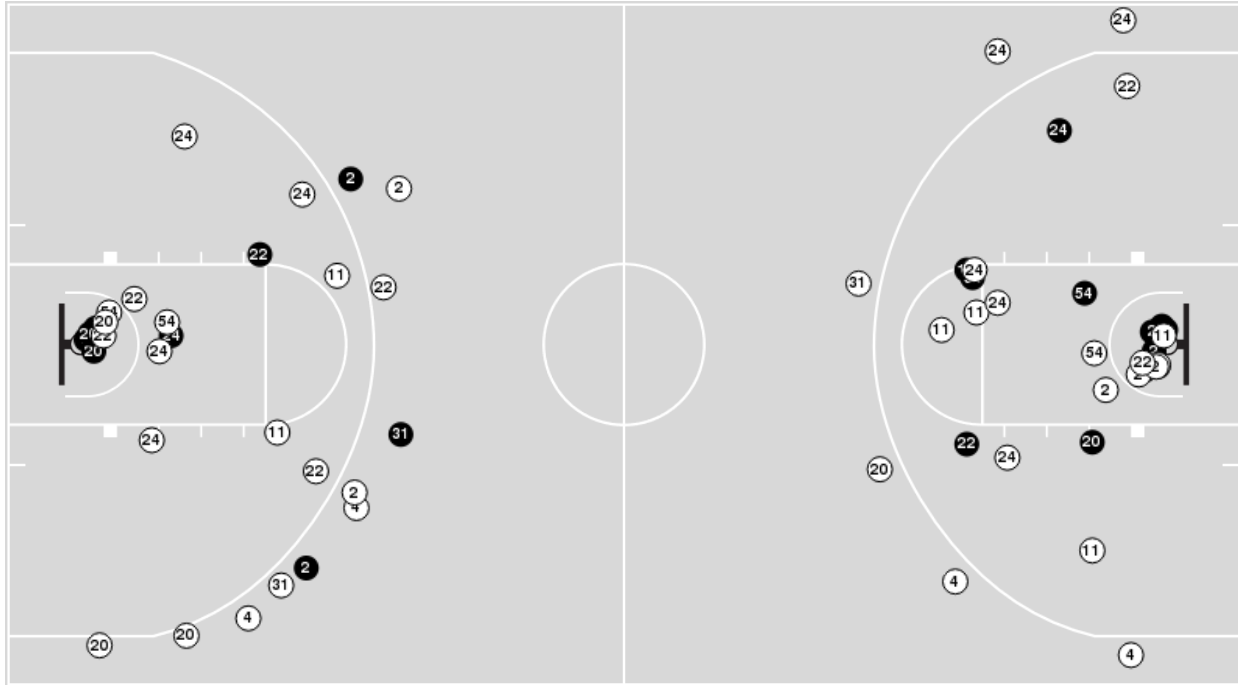

Officials: Kevin Pethel, Bryan Enterline, Kelsey Reynolds

Players => AllFG Types=>AllResults=>All
Rutgers

All Field Goals