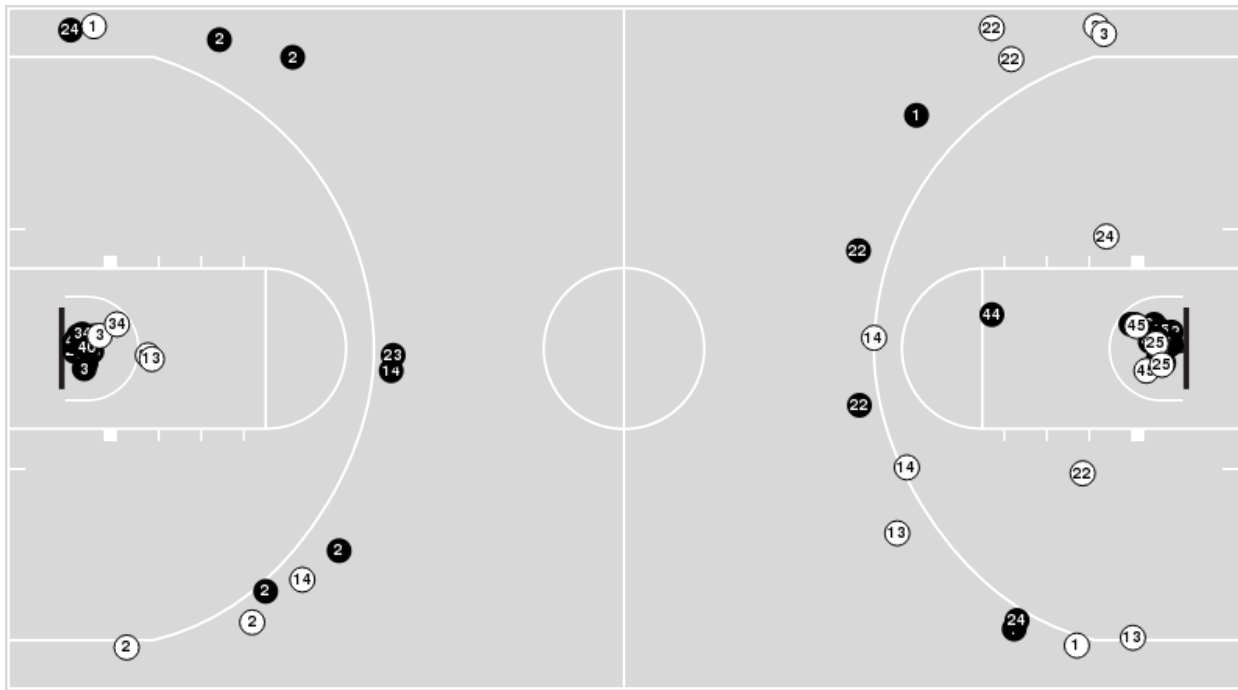

Officials: Kevin Pethel, Bryan Enterline, Kelsey Reynolds

Players => 1, 2, 3, 4, 13, 14, 20, 22, 23, 24, 25, 34, 40, 44, 45FG Types=>AllResults=>All

Iowa

All Field Goals