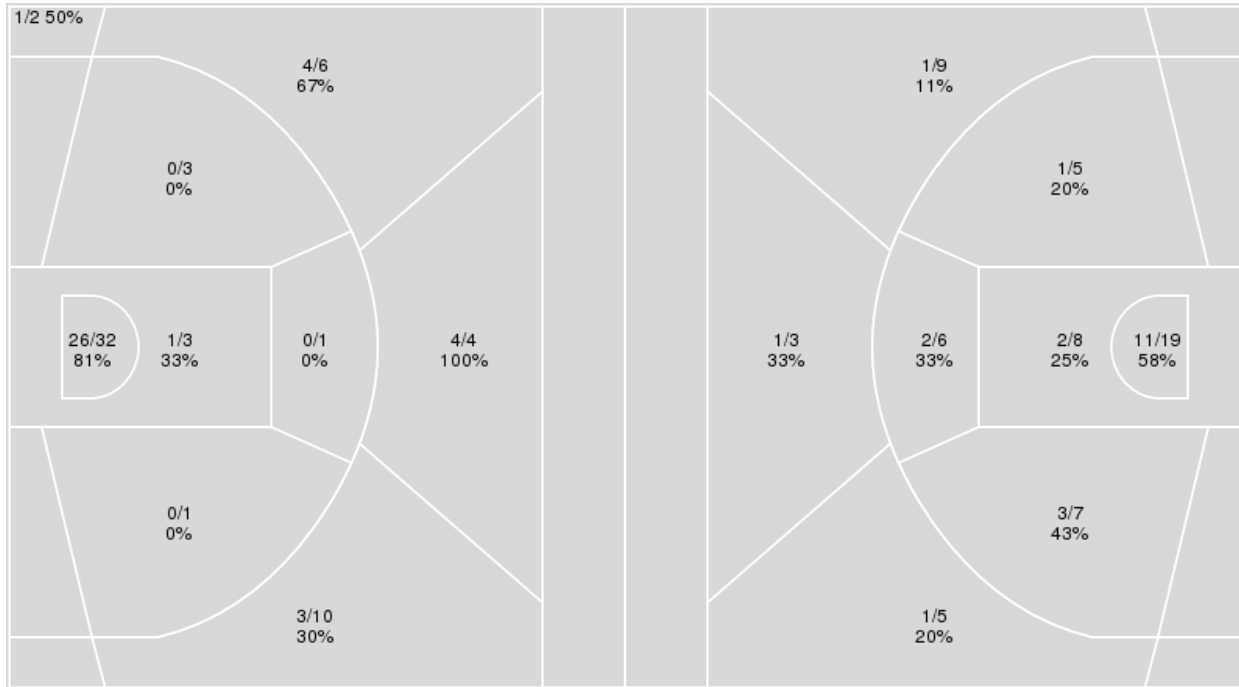

Officials: Kevin Pethel, Bryan Enterline, Kelsey Reynolds

{ Players => 1, 2, 3, 4, 13, 14, 20, 22, 23, 24, 25, 34, 40, 44, 45; } FG
Types => All; Results => All;

{ Players => All; } FG Types => All; Results => All;

Iowa

Rutgers

Iowa	M/A	%
Field Goals	39/62	63
2 Points	27/40	68
3 Points	12/22	55
Free Throws	21/25	84

Rutgers	M/A	%
Field Goals	22/62	35
2 Points	19/45	42
3 Points	3/17	18
Free Throws	10/10	100