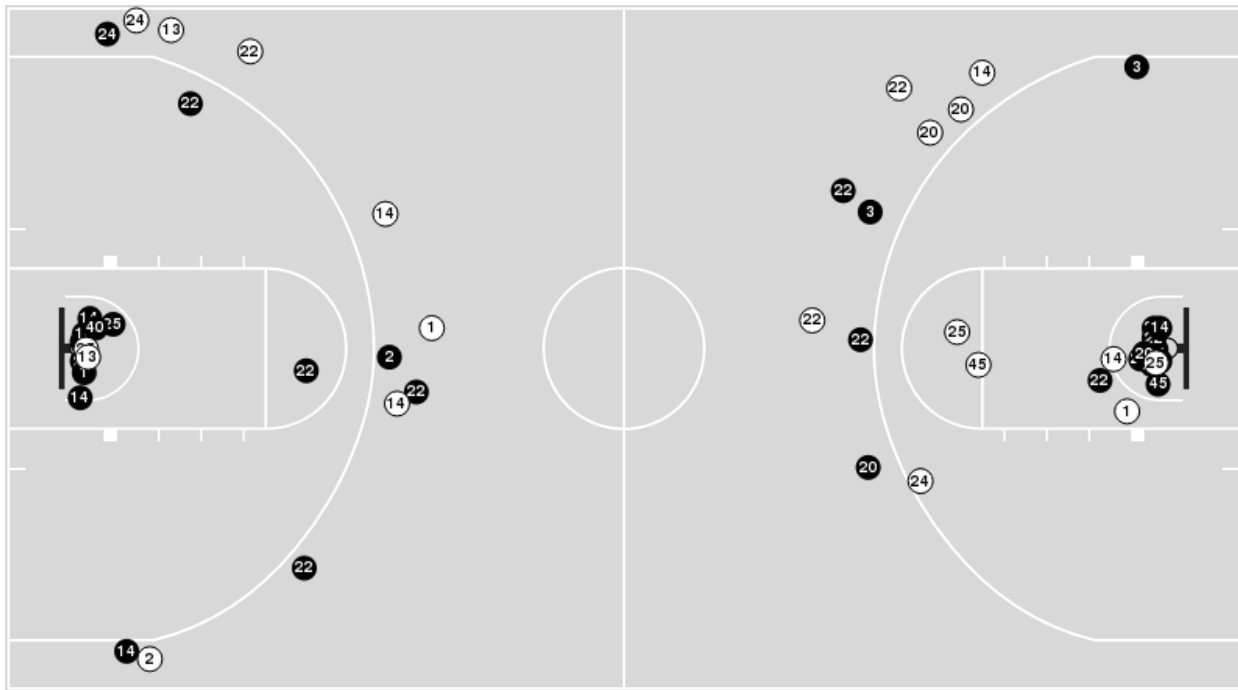

Officials: Lisa Jones, Doug Knight, Ifeyinwa Seales

Players => 1, 2, 3, 4, 13, 14, 20, 22, 23, 24, 25, 34, 40, 44, 45 FG Types=>All Results=>All

Iowa

All Field Goals