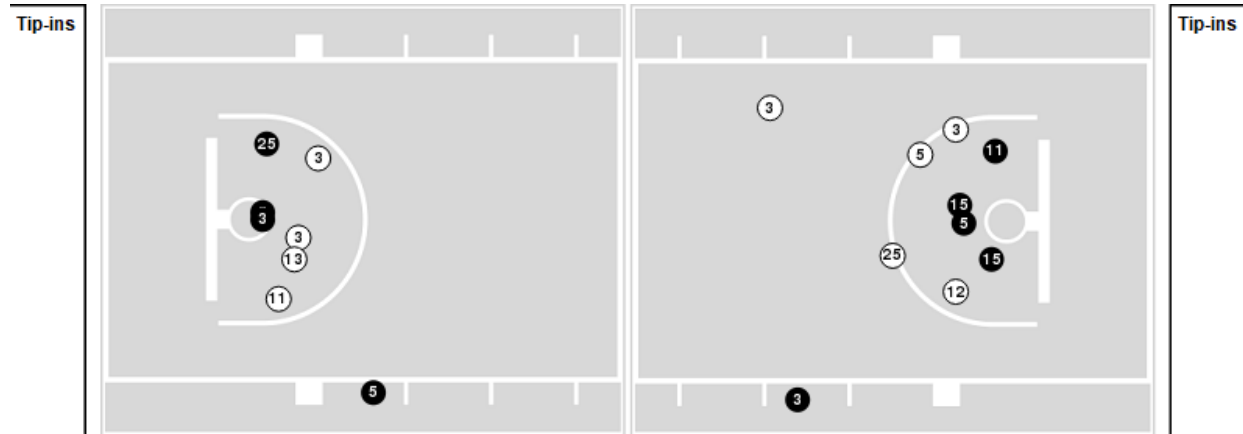

Officials: Lisa Jones, Doug Knight, Ifeyinwa Seales

Players => 2, 3, 4, 5, 10, 11, 12, 13, 14, 15, 20, 22, 24, 25, 30, 41, 44FG Types=>AllResults=>All

Wisconsin

All Field Goals

Blow Up Chart

● Made ○ Missed N - Player Number