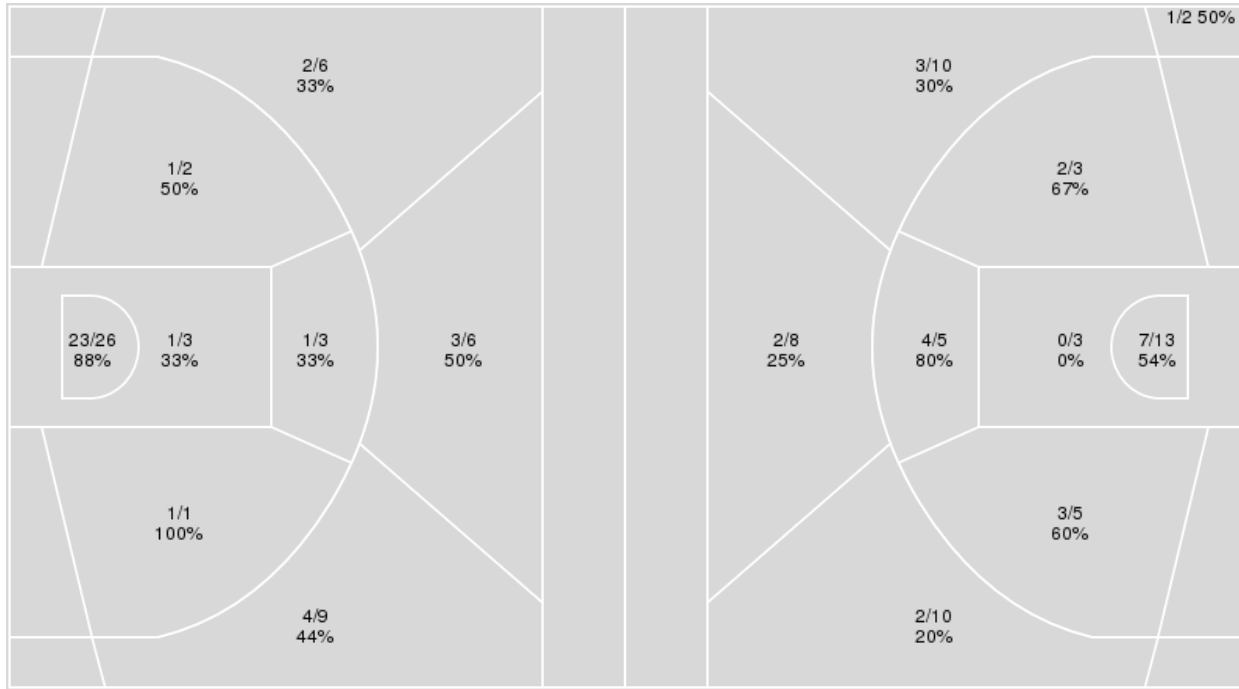

Officials: Lisa Jones, Doug Knight, Ifeyinwa Seales

{ Players => 1, 2, 3, 4, 13, 14, 20, 22, 23, 24, 25, 34, 40, 44, 45; } FG
Types => All; Results => All;

{ Players => 2, 3, 4, 5, 10, 11, 12, 13, 14, 15, 20, 22, 24, 25, 30, 41, 44; }
FG Types => All; Results => All;

Iowa

Wisconsin

Iowa	M/A	%
Field Goals	36/56	64
2 Points	27/35	77
3 Points	9/21	43
Free Throws	10/14	71

Wisconsin	M/A	%
Field Goals	24/59	41
2 Points	16/29	55
3 Points	8/30	27
Free Throws	5/6	83