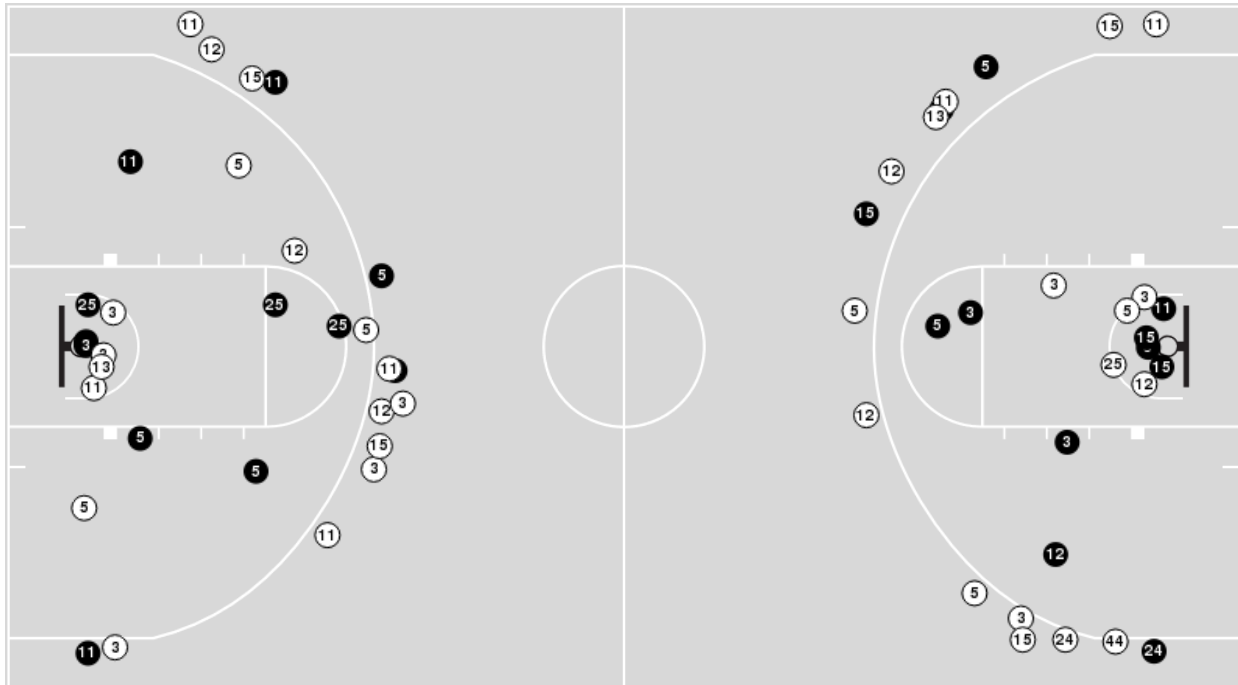

Officials: Lisa Jones, Doug Knight, Ifeyinwa Seales

Players => 2, 3, 4, 5, 10, 11, 12, 13, 14, 15, 20, 22, 24, 25, 30, 41, 44FG Types=>AllResults=>All

Wisconsin

All Field Goals