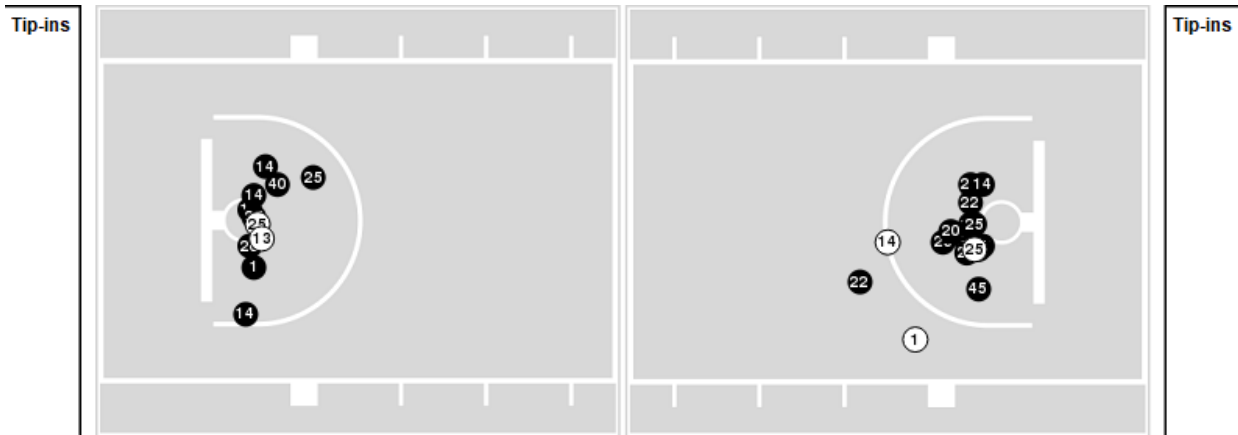

Officials: Lisa Jones, Doug Knight, Ifeyinwa Seales

Players => 1, 2, 3, 4, 13, 14, 20, 22, 23, 24, 25, 34, 40, 44, 45 FG Types=>All Results=>All

Iowa

All Field Goals

Blow Up Chart

● Made ○ Missed N - Player Number