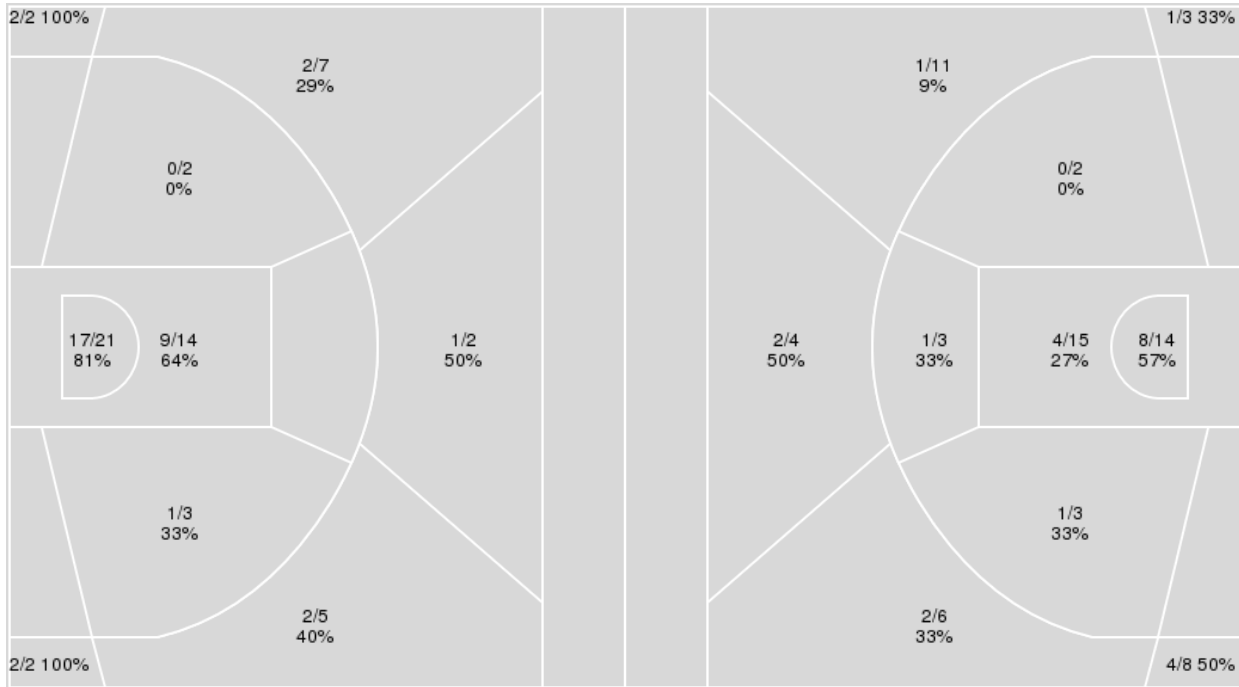

Ohio State at Iowa

03/05/23 Target Center, Minneapolis
2022-23 Women's Basketball

Game Time: 4:00 PM
Game Duration: 1:58
Attendance: 9,505

Officials: Felicia Grinter, Julie Krommenhoek, Natasha Camy

{ Players => 1, 2, 3, 4, 13, 14, 20, 22, 23, 24, 25, 34, 40, 44, 45; } FG Types => All; Results => All;

{ Players => 0, 1, 2, 3, 4, 5, 11, 12, 15, 20, 22, 23, 24, 32; } FG Types => All; Results => All;

Iowa

Ohio State

Iowa	M/A	%
Field Goals	36/58	62
2 Points	27/40	68
3 Points	9/18	50
Free Throws	24/29	83

Ohio State	M/A	%
Field Goals	24/69	35
2 Points	14/37	38
3 Points	10/32	31
Free Throws	14/22	64