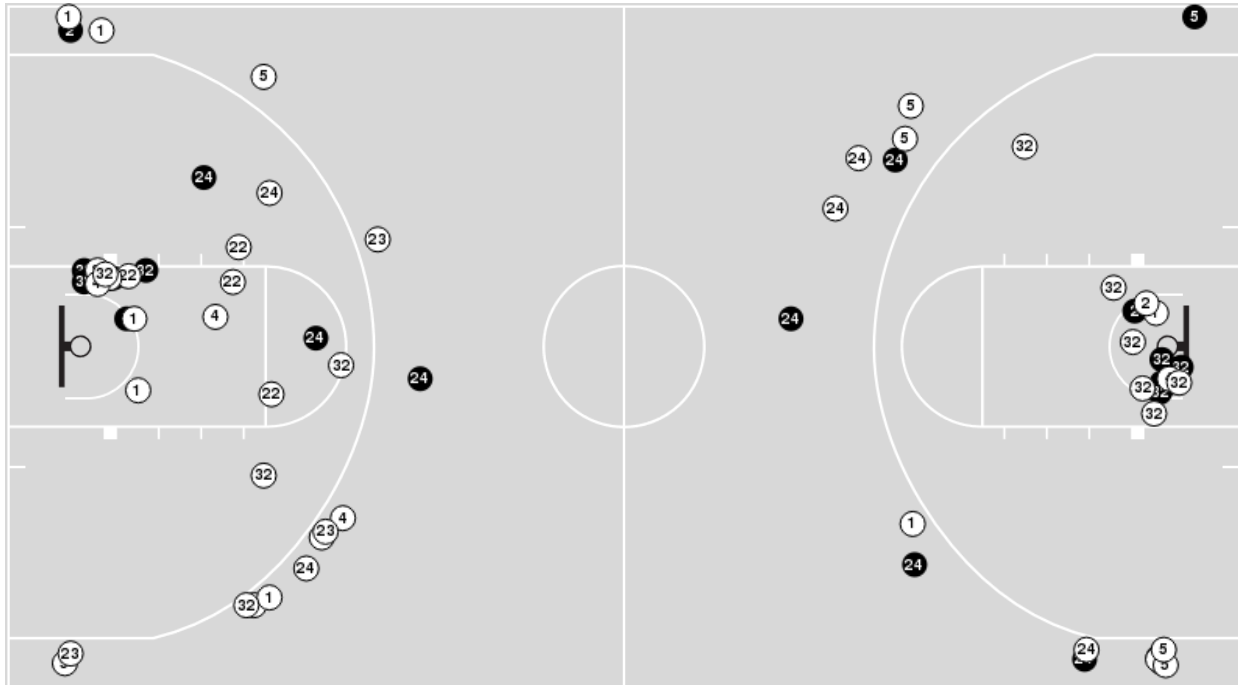

Players => 0, 1, 2, 3, 4, 5, 11, 12, 15, 20, 22, 23, 24, 32 FG Types=>All Results=>All

Ohio State

All Field Goals