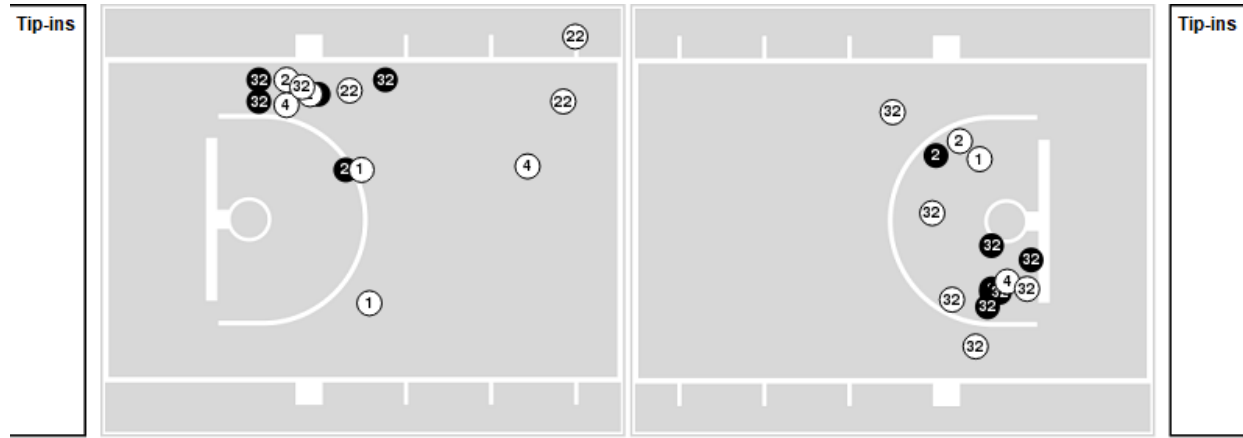

Blow Up Chart

N Made   **O** Missed   N - Player Number

Ohio State	M/A	%
Field Goals	24/69	35
2 Points	14/37	38
3 Points	10/32	31
Free Throws	14/22	64

Ohio State	M/A	%
Points in the Paint	24 (12 / 29)	41
Fast Break Points	7 (5/9)	56
Second Chance Points	6 (4/13)	31
Effective FG%	42