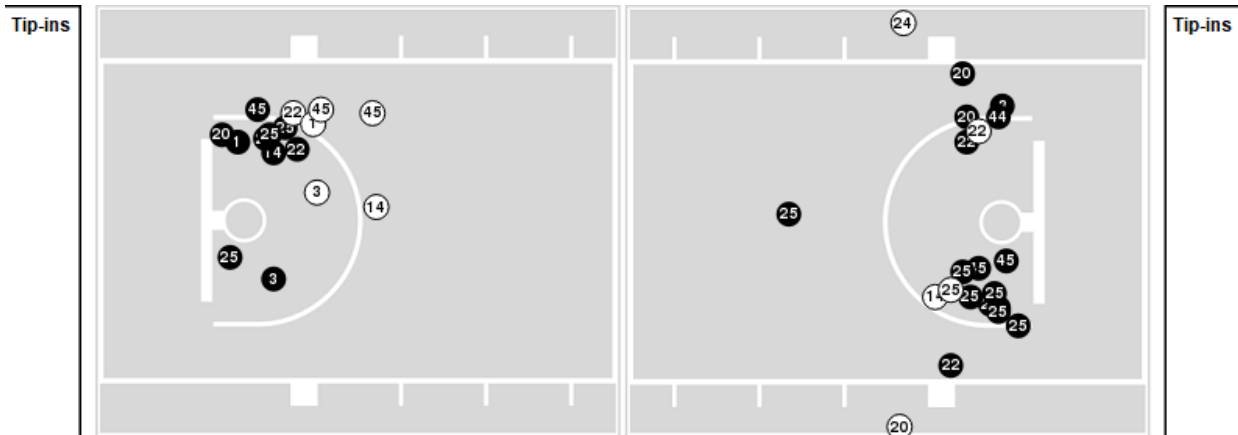

Blow Up Chart

● Made   ○ Missed   N - Player Number

Iowa	M/A	%
Field Goals	36/58	62
2 Points	27/40	68
3 Points	9/18	50
Free Throws	24/29	83

Iowa	M/A	%
Points in the Paint	52 (26 / 35)	74
Fast Break Points	14 (9/10)	90
Second Chance Points	11 (6/8)	75
Effective FG%	70