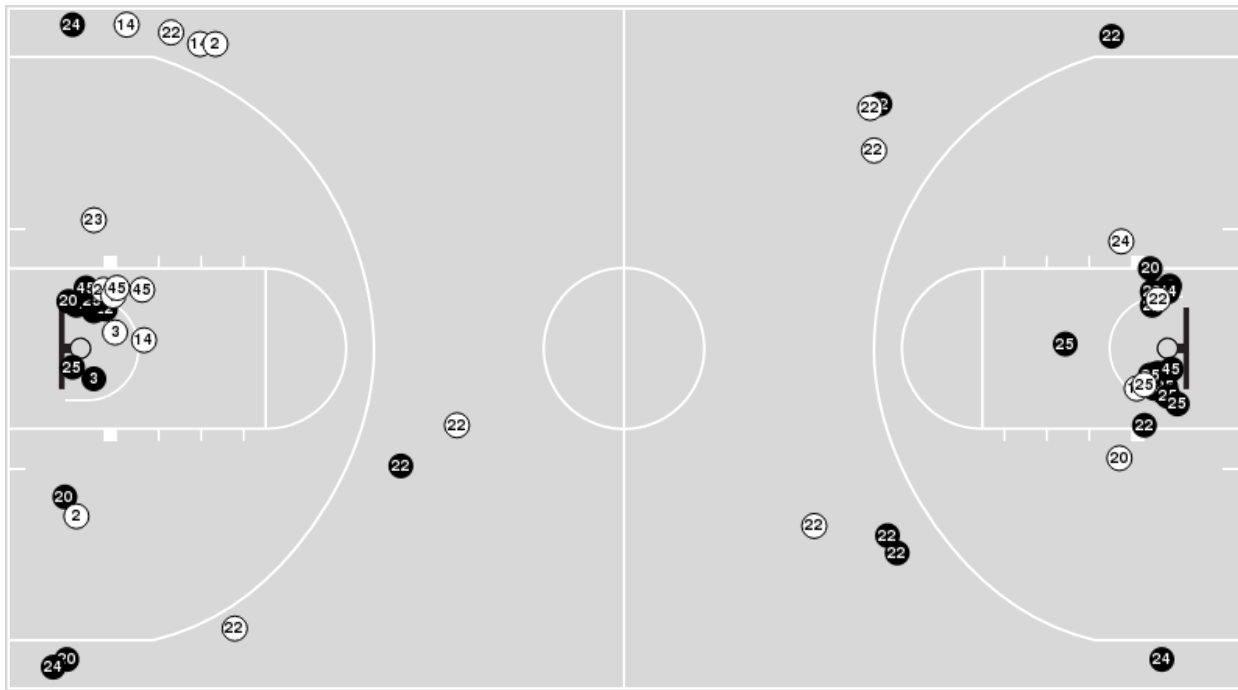

Ohio State at Iowa

03/05/23 Target Center, Minneapolis
2022-23 Women's Basketball

Game Time: 4:00 PM
Game Duration: 1:58
Attendance: 9,505

Officials: Felicia Grinter, Julie Krommenhoek, Natasha Camy

Players => 1, 2, 3, 4, 13, 14, 20, 22, 23, 24, 25, 34, 40, 44, 45FG Types=>AllResults=>All

Iowa

All Field Goals