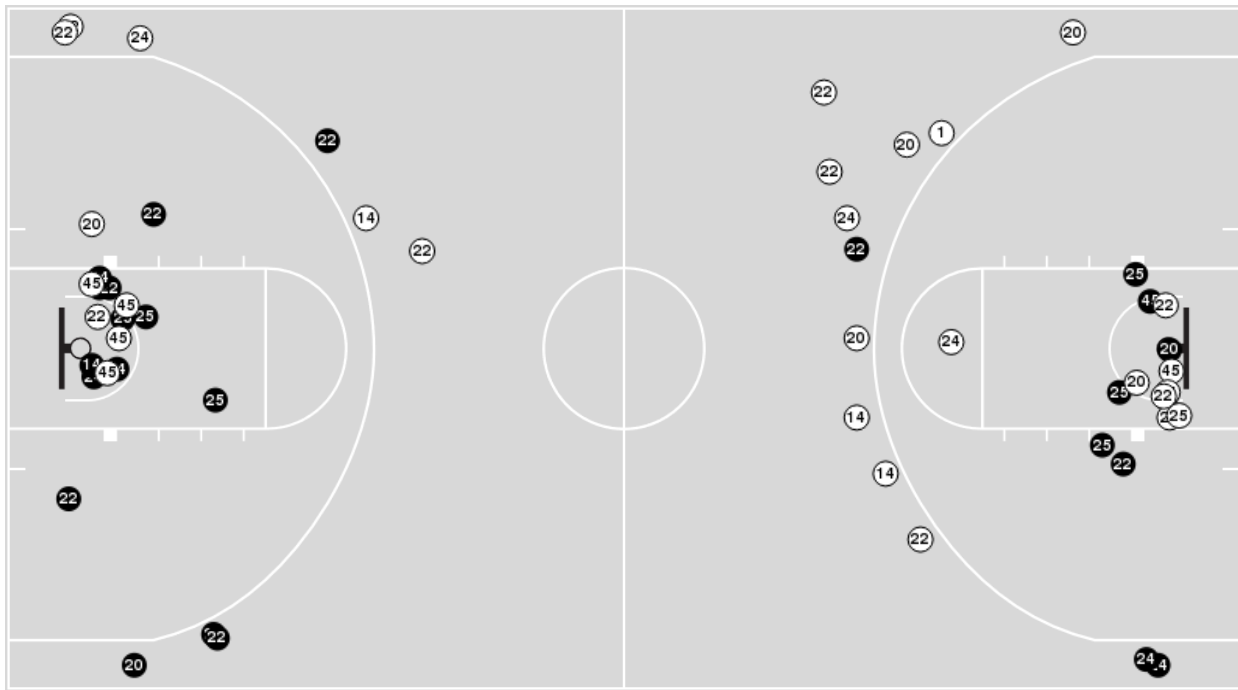

Purdue at Iowa

03/03/23 Target Center, Minneapolis
2022-23 Women's Basketball

Officials: Brian Hall, Julie Krommenhoek, Angie Enlund

Players => 1, 2, 3, 4, 13, 14, 20, 22, 23, 24, 25, 34, 40, 44, 45 FG Types=>AllResults=>All

Iowa

All Field Goals