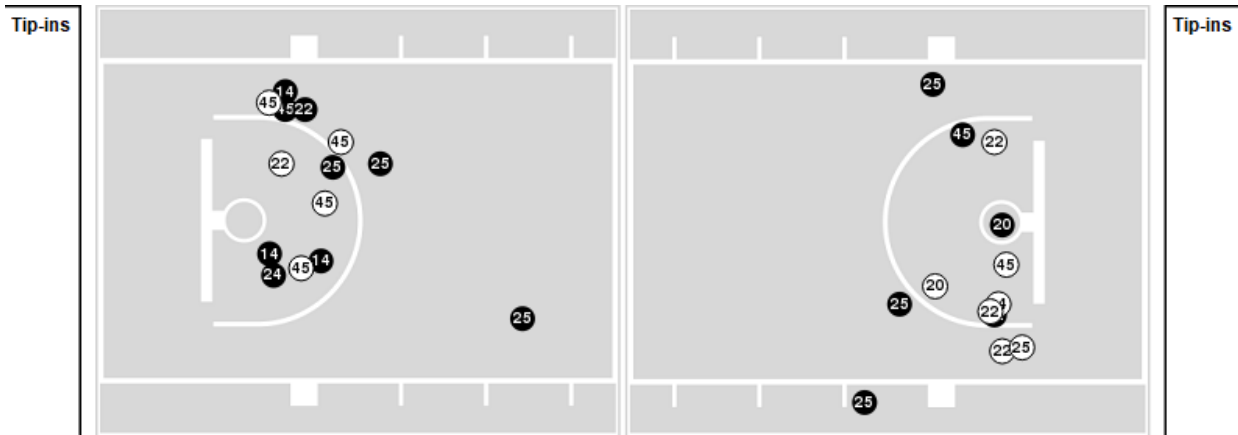

Blow Up Chart

● Made   ○ Missed   N - Player Number

Iowa	M/A	%
Field Goals	25/54	46
2 Points	18/32	56
3 Points	7/22	32
Free Throws	12/13	92

Iowa	M/A	%
Points in the Paint	28 (14 / 26)	54
Fast Break Points	18 (8/10)	80
Second Chance Points	6 (5/7)	71
Effective FG%	53