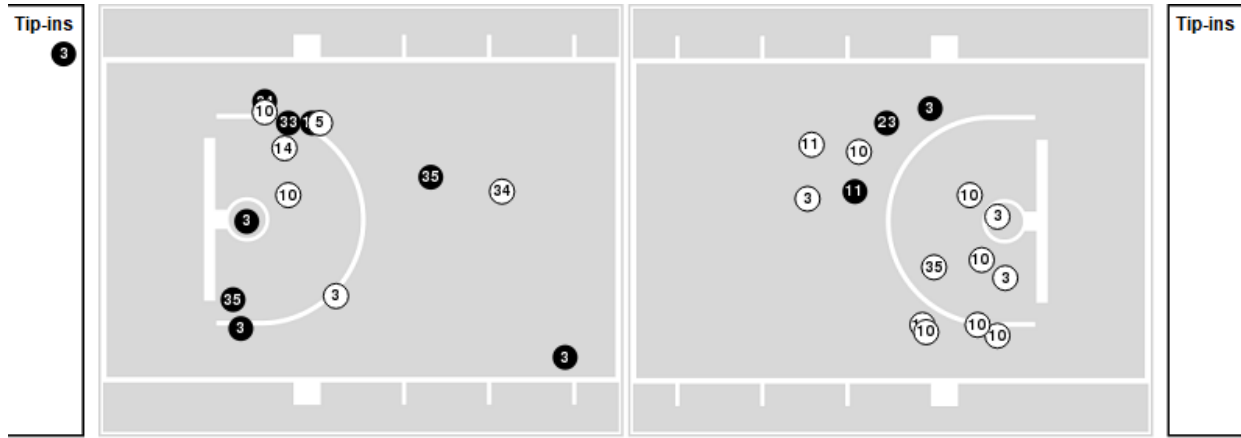

Purdue at Iowa

03/03/23 Target Center, Minneapolis
2022-23 Women's Basketball

Officials: Brian Hall, Julie Krommenhoek, Angie Enlund

Players => AllFG Types=>AllResults=>All

Purdue

All Field Goals

Blow Up Chart