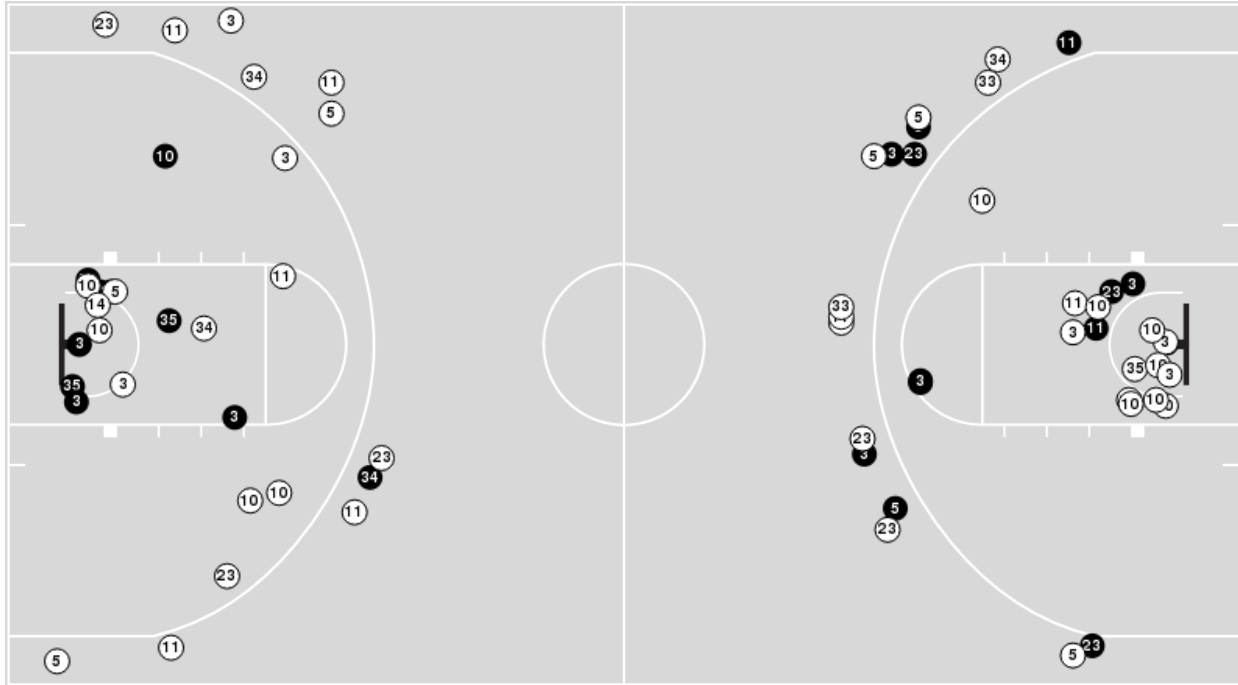

Purdue at Iowa

03/03/23 Target Center, Minneapolis
2022-23 Women's Basketball

Officials: Brian Hall, Julie Krommenhoek, Angie Enlund

Players => AllFG Types=>AllResults=>All

Purdue

All Field Goals

Blow Up Chart