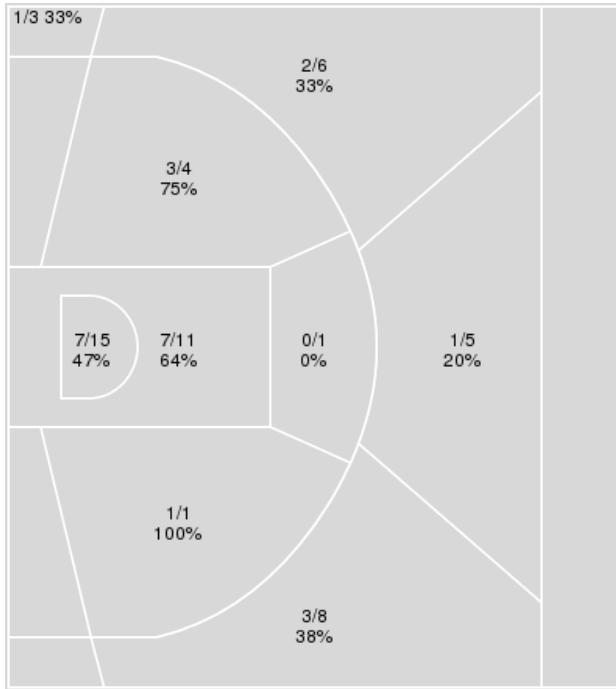

Purdue at Iowa

03/03/23 Target Center, Minneapolis
2022-23 Women's Basketball

Officials: Brian Hall, Julie Krommenhoek, Angie Enlund

{ Players => 1, 2, 3, 4, 13, 14, 20, 22, 23, 24, 25, 34, 40, 44, 45; } FG
Types => All; Results => All;

{ Players => All; } FG Types => All; Results => All;

Iowa