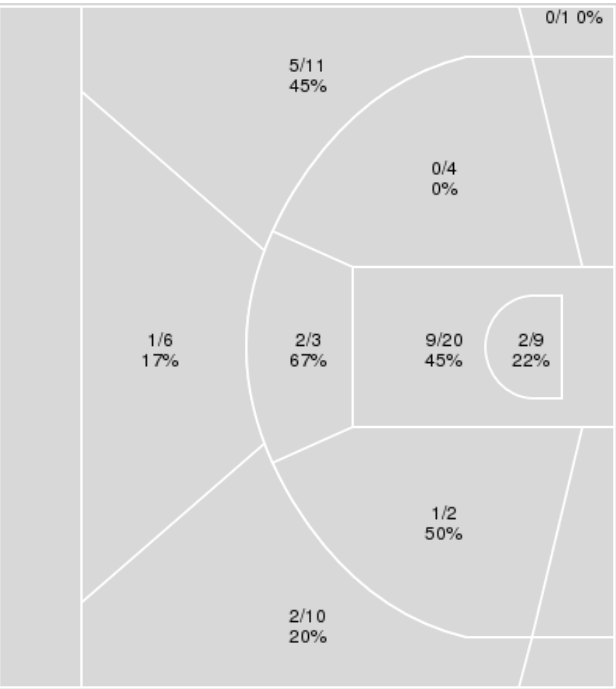

Purdue

Iowa	M/A	%
Field Goals	25/54	46
2 Points	18/32	56
3 Points	7/22	32
Free Throws	12/13	92

Purdue	M/A	%
Field Goals	22/66	33
2 Points	14/38	37
3 Points	8/28	29
Free Throws	6/8	75