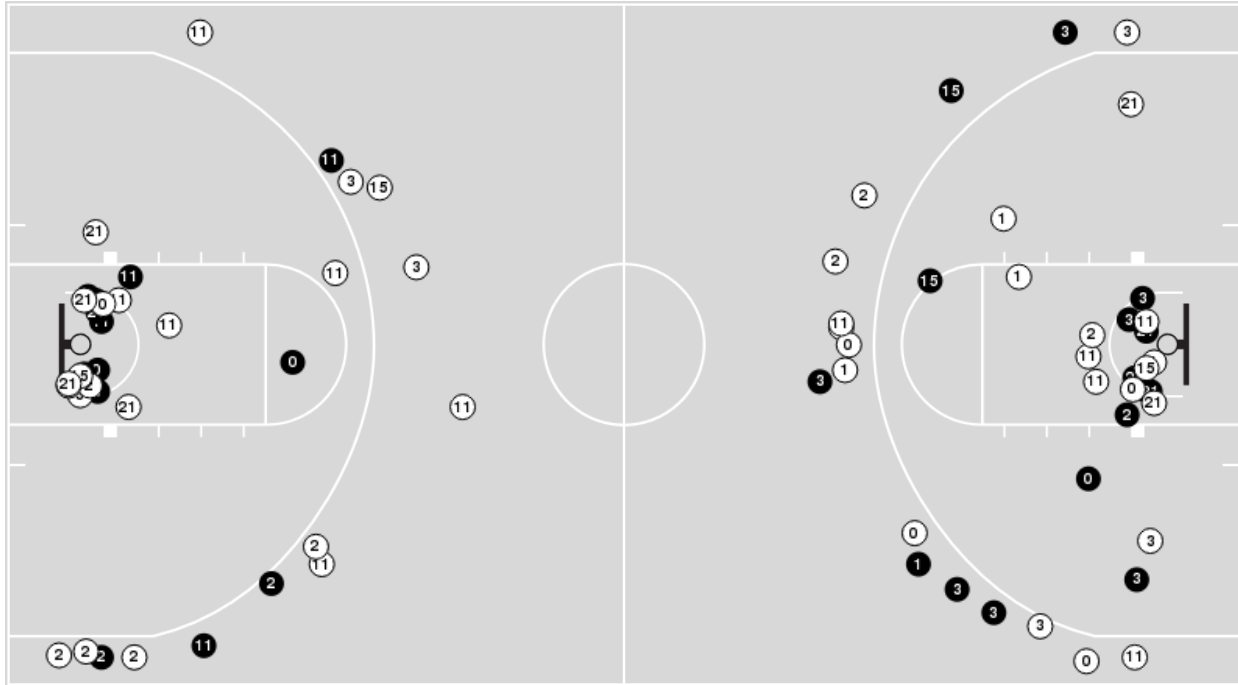

Colorado at Iowa

03/24/23 Climate Pledge Arena, Seattle, WA

NCAA Division I | Women's Basketball Championship - Regional Semifinal

Officials: Melissa Barlow, Cameron Inouye, Angela Enlund

Players => 00, 1, 2, 3, 5, 10, 11, 15, 21, 23, 25, 31, 45FG Types=>AllResults=>All

Colorado

All Field Goals