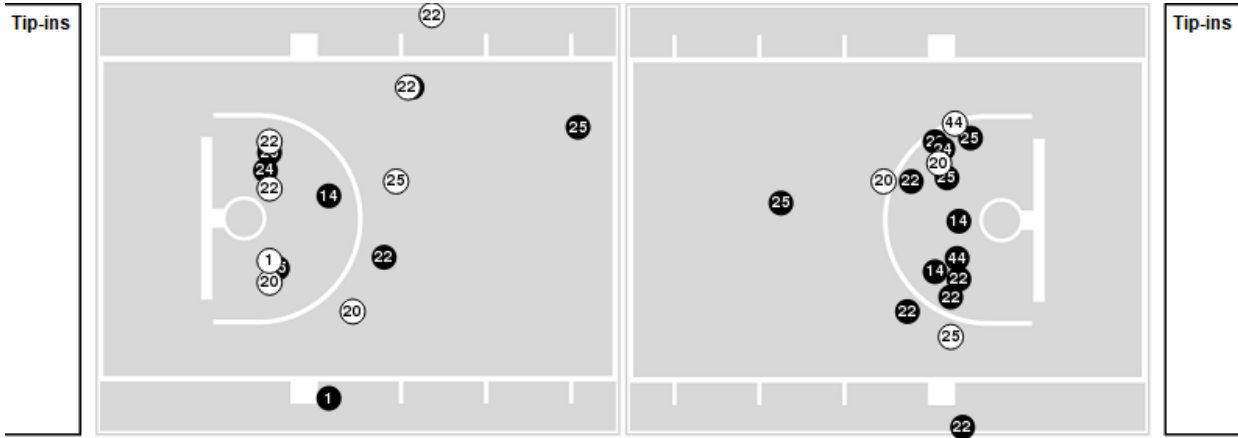

**Iowa**

**All Field Goals**

**Blow Up Chart**

● Made    ○ Missed    N - Player Number

Iowa	M/A	%
Field Goals	30/55	55
2 Points	22/36	61
3 Points	8/19	42
Free Throws	19/24	79

Iowa	M/A	%
Points in the Paint	38 (19 / 30)	63
Fast Break Points	8 (5/5)	100
Second Chance Points	11 (5/9)	56
Effective FG%	62	