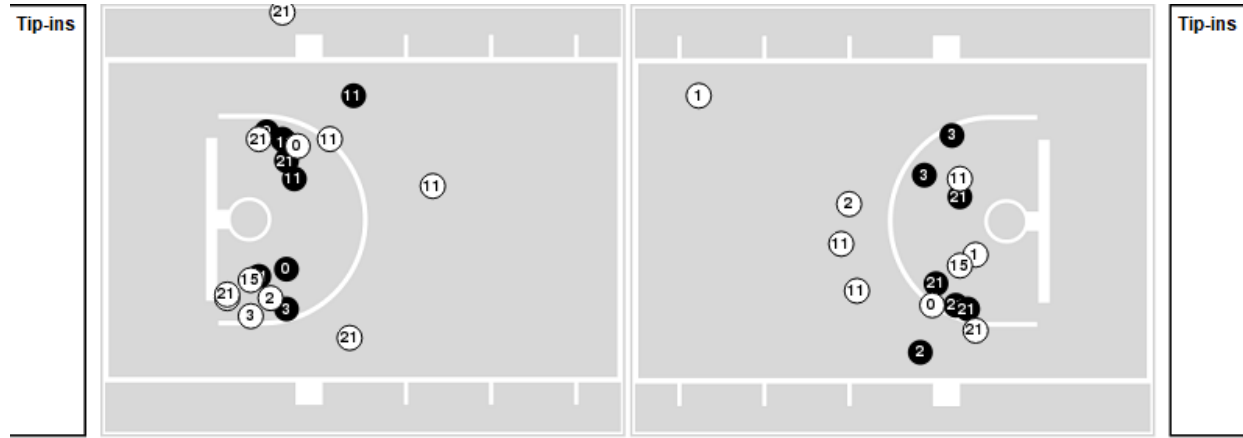

Blow Up Chart

● Made ○ Missed N - Player Number

Colorado	M/A	%
Field Goals	31/76	41
2 Points	21/45	47
3 Points	10/31	32
Free Throws	5/12	42

Colorado	M/A	%
Points in the Paint	34 (17 / 36)	47
Fast Break Points	18 (8/8)	100
Second Chance Points	15 (8/23)	35
Effective FG%	47