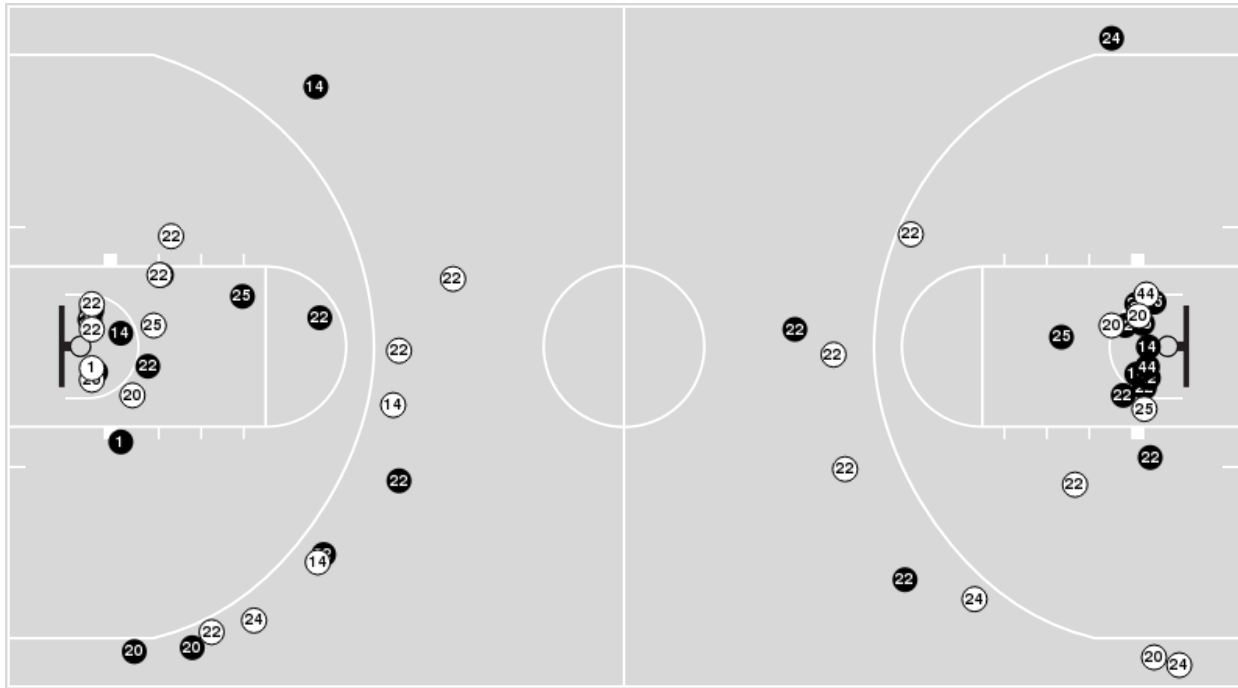

**Iowa**

**All Field Goals**

**Blow Up Chart**

● Made    ○ Missed    N - Player Number

Iowa	M/A	%
Field Goals	30/55	55
2 Points	22/36	61
3 Points	8/19	42
Free Throws	19/24	79

Iowa	M/A	%
Points in the Paint	38 (19 / 30)	63
Fast Break Points	8 (5/5)	100
Second Chance Points	11 (5/9)	56
Effective FG%	62	