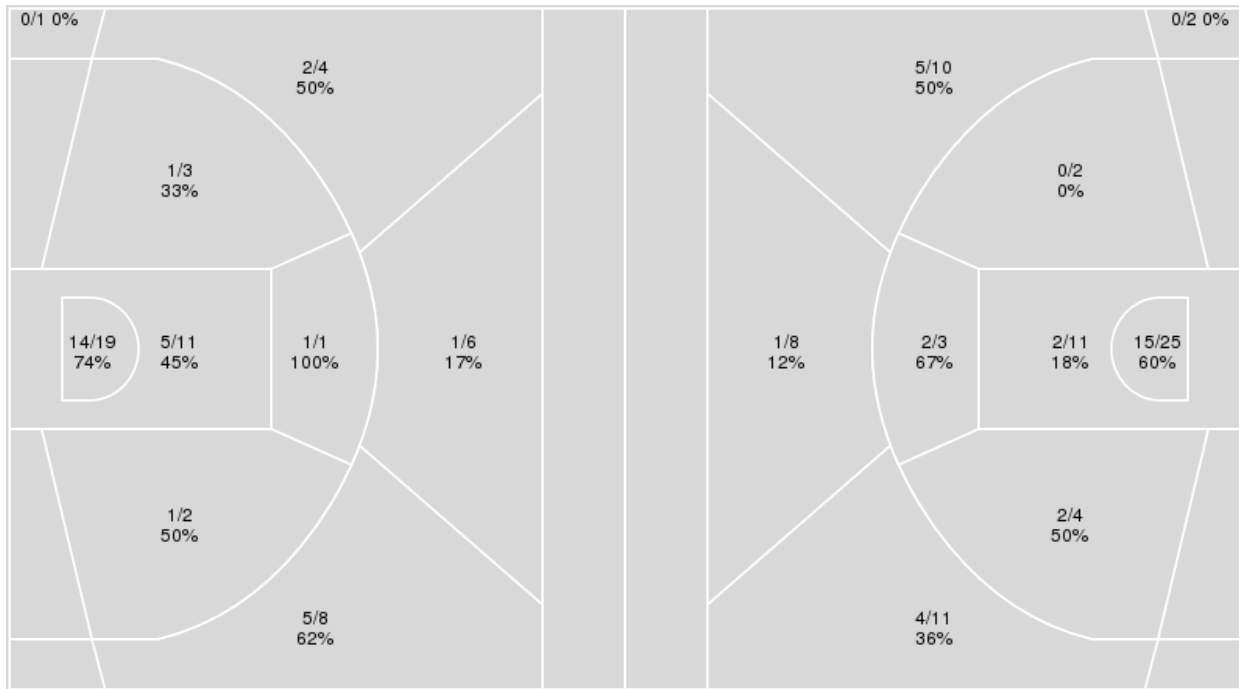

Colorado at Iowa

03/24/23 Climate Pledge Arena, Seattle, WA

NCAA Division I | Women's Basketball Championship - Regional Semifinal

Officials: Melissa Barlow, Cameron Inouye, Angela Enlund

{ Players => All; } FG Types => All; Results => All;

{ Players => 00, 1, 2, 3, 5, 10, 11, 15, 21, 23, 25, 31, 45; } FG Types => All; Results => All;

Iowa

Colorado

Iowa	M/A	%
Field Goals	30/55	55
2 Points	22/36	61
3 Points	8/19	42
Free Throws	19/24	79

Colorado	M/A	%
Field Goals	31/76	41
2 Points	21/45	47
3 Points	10/31	32
Free Throws	5/12	42