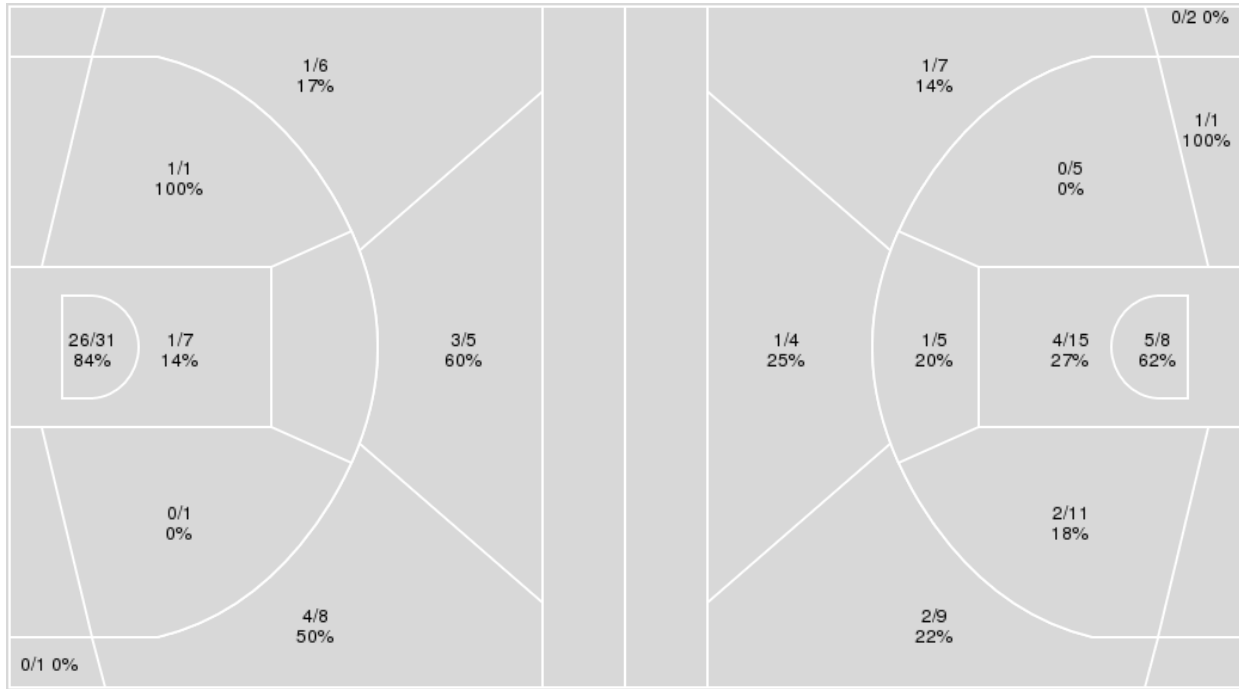

Officials: Jesse Dickerson, Kimberly Hobbs, Ifeyinwa Seales

{ Players => 1, 2, 3, 4, 13, 14, 20, 22, 23, 24, 25, 34, 40, 44, 45; } FG
Types => All; Results => All;

{ Players => 1, 2, 3, 4, 5, 10, 12, 13, 15, 22, 24, 31, 35, 55; } FG Types
=> All; Results => All;

Iowa

Southeastern La.

Iowa	M/A	%
Field Goals	36/60	60
2 Points	28/40	70
3 Points	8/20	40
Free Throws	15/18	83

Southeastern La.	M/A	%
Field Goals	17/67	25
2 Points	13/45	29
3 Points	4/22	18
Free Throws	5/6	83