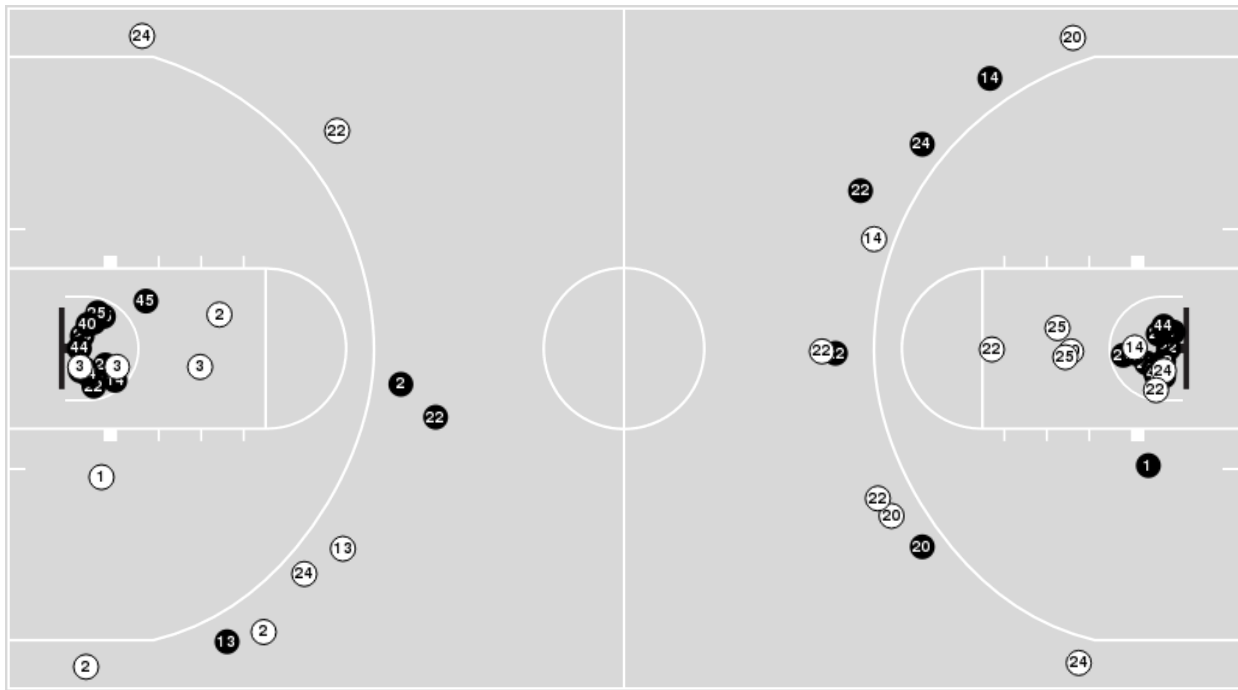

Officials: Jesse Dickerson, Kimberly Hobbs, Ifeyinwa Seales

Players => 1, 2, 3, 4, 13, 14, 20, 22, 23, 24, 25, 34, 40, 44, 45FG Types=>AllResults=>All

Iowa

All Field Goals