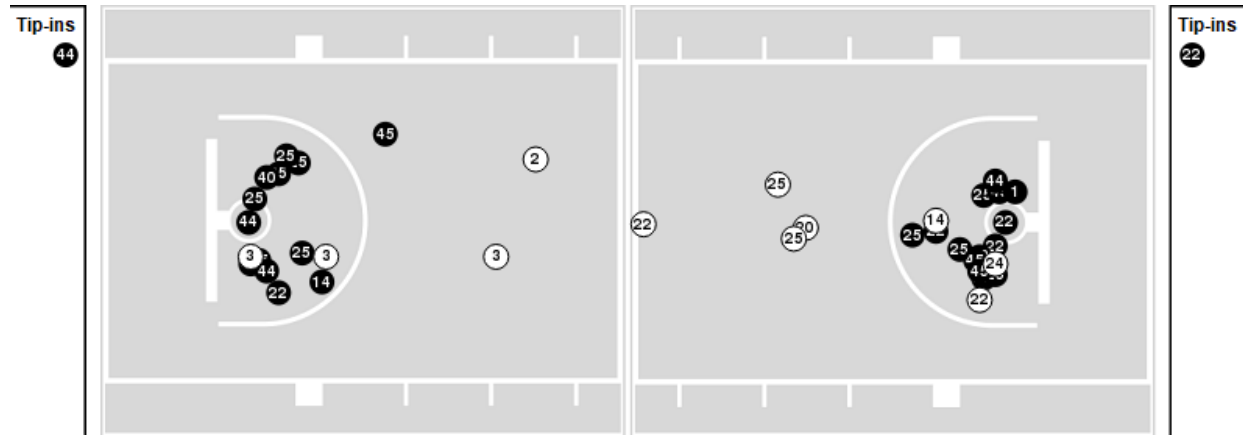

Officials: Jesse Dickerson, Kimberly Hobbs, Ifeyinwa Seales

Players => 1, 2, 3, 4, 13, 14, 20, 22, 23, 24, 25, 34, 40, 44, 45FG Types=>AllResults=>All

Iowa

All Field Goals

Blow Up Chart

● Made ○ Missed N - Player Number