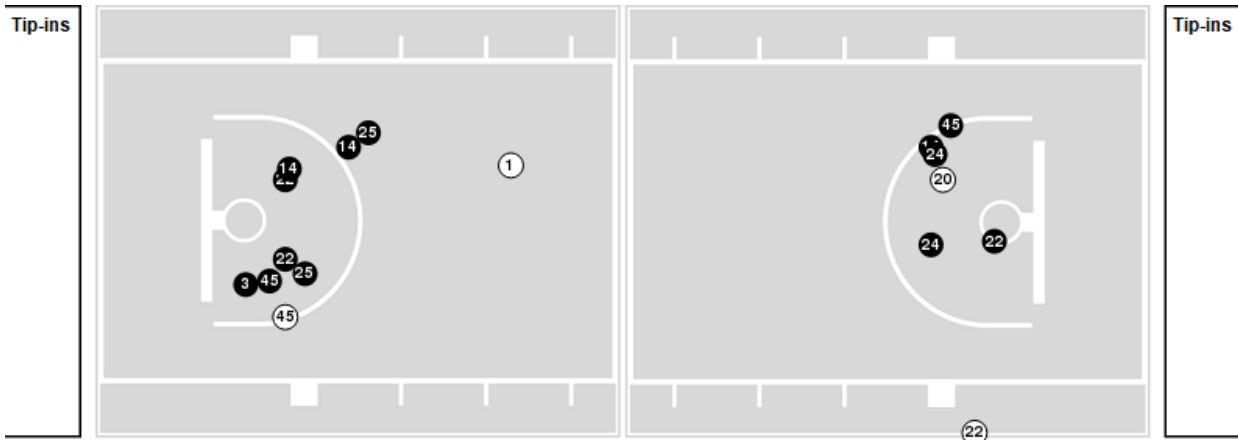

Blow Up Chart

● Made   ○ Missed   N - Player Number

Iowa	M/A	%
Field Goals	29/54	54
2 Points	13/19	68
3 Points	16/35	46
Free Throws	23/30	77

Iowa	M/A	%
Points in the Paint	26 (13 / 16)	81
Fast Break Points	18 (8/8)	100
Second Chance Points	9 (5/7)	71
Effective FG%	69