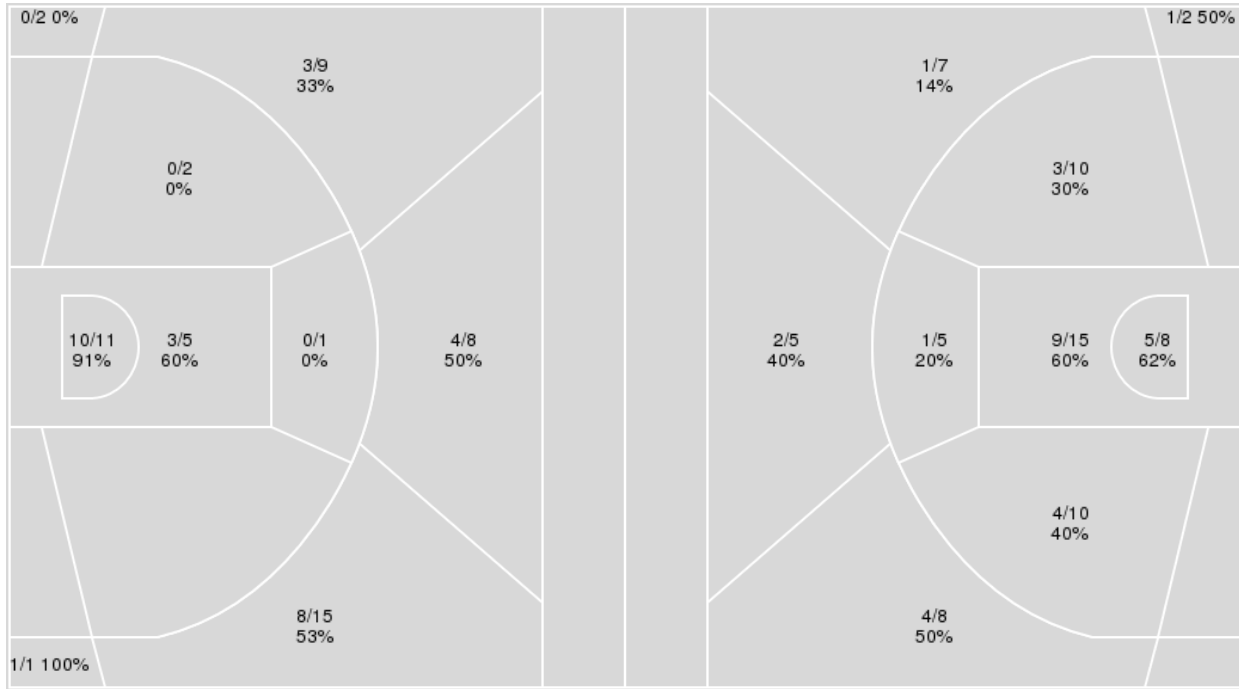

Louisville at Iowa

03/26/23 Climate Pledge Arena, Seattle, WA

NCAA Division I Women's Basketball Championship - Regional Final

Game Time: 6:20 PM

Game Duration: 2:11

Attendance: 11,700

Officials: Kevin Pethel, Brian Hall, In'Fini Robinson

{ Players => 1, 2, 3, 4, 13, 14, 20, 22, 23, 24, 25, 34, 40, 44, 45; } FG
Types => All; Results => All;

{ Players => 1, 2, 3, 5, 10, 11, 12, 13, 15, 22, 23, 24, 32, 40, 44; } FG
Types => All; Results => All;

Iowa

Louisville

Iowa	M/A	%
Field Goals	29/54	54
2 Points	13/19	68
3 Points	16/35	46
Free Throws	23/30	77

Louisville	M/A	%
Field Goals	30/70	43
2 Points	22/48	46
3 Points	8/22	36
Free Throws	15/18	83