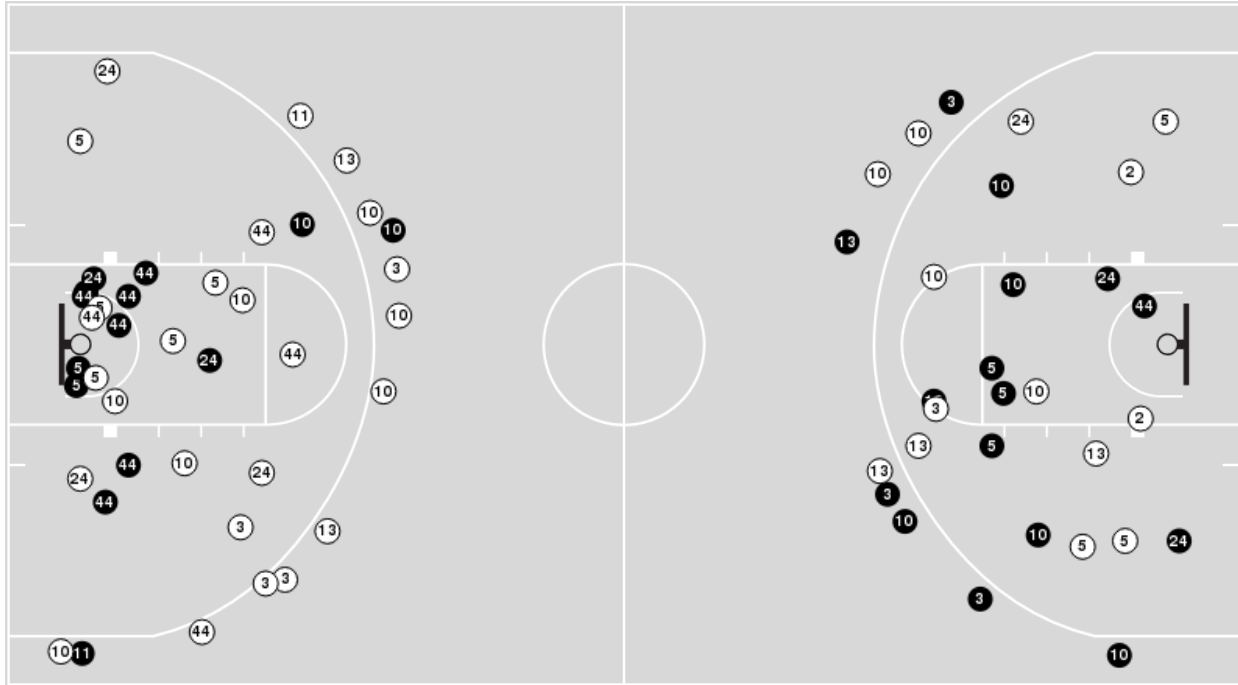

Louisville at Iowa

03/26/23 Climate Pledge Arena, Seattle, WA

NCAA Division I Women's Basketball Championship - Regional Final

Officials: Kevin Pethel, Brian Hall, In'Fini Robinson

Players => 1, 2, 3, 5, 10, 11, 12, 13, 15, 22, 23, 24, 32, 40, 44 FG Types=>All Results=>All

Louisville

All Field Goals