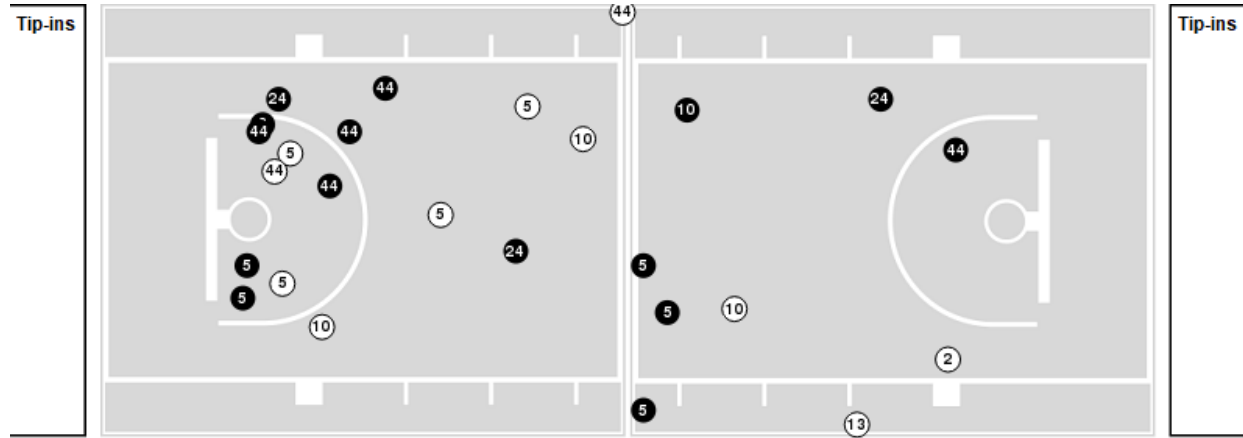

Blow Up Chart

● Made   ○ Missed   N - Player Number

Louisville	M/A	%
Field Goals	30/70	43
2 Points	22/48	46
3 Points	8/22	36
Free Throws	15/18	83

Louisville	M/A	%
Points in the Paint	28 (14 / 23)	61
Fast Break Points	9 (4/4)	100
Second Chance Points	12 (8/13)	62
Effective FG%	49