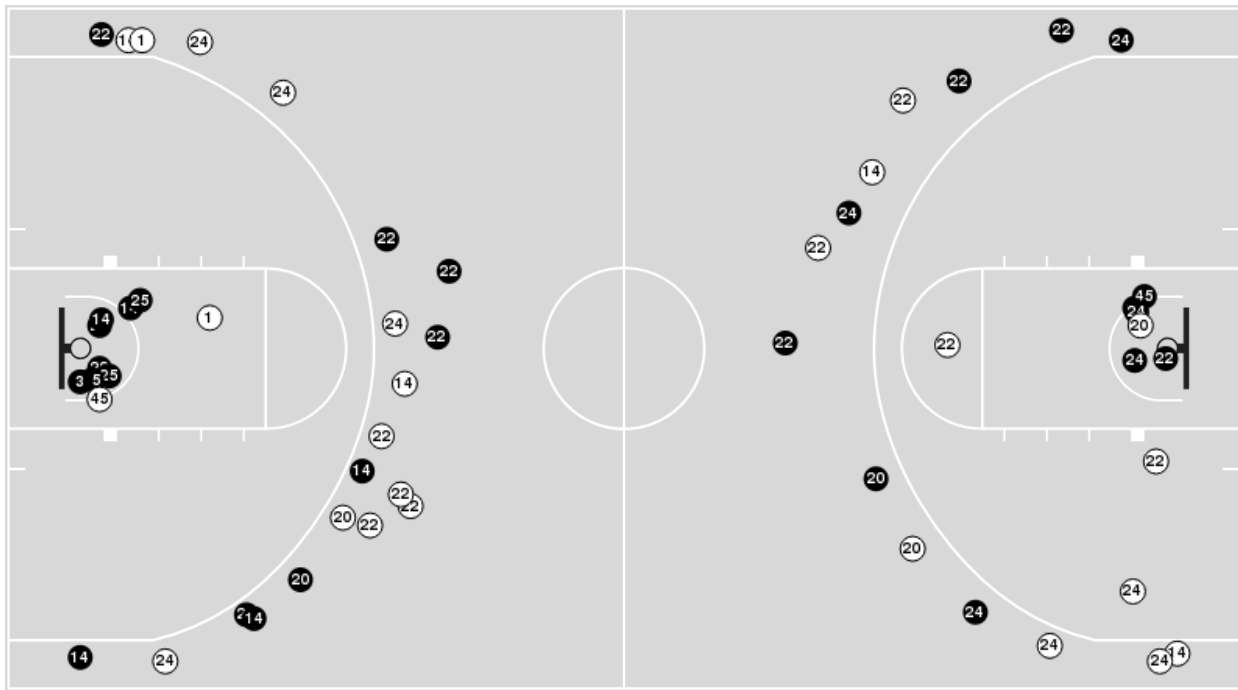

Iowa

All Field Goals

Blow Up Chart

● Made ○ Missed N - Player Number

Iowa	M/A	%
Field Goals	29/54	54
2 Points	13/19	68
3 Points	16/35	46
Free Throws	23/30	77

Iowa	M/A	%
Points in the Paint	26 (13 / 16)	81
Fast Break Points	18 (8/8)	100
Second Chance Points	9 (5/7)	71
Effective FG%	69	