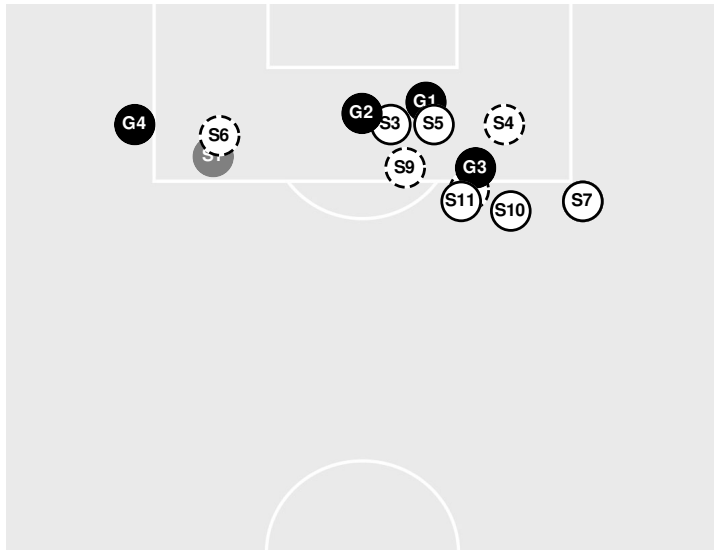

SOUTHEAST MO. ST. 0, IOWA 3

- 71:31 Hawkeyes substitution: Holtey, Delaney for Cary, Samantha.
- 71:31 Hawkeyes substitution: Skibo, Halle for Roling, Kenzie.
- 72:55 Offside against Iowa.
- 73:31 Corner kick by Hawkeyes [73:31].
- 76:40 Hawkeyes substitution: Hahn, Aubrey for Enneking, Macy.
- 76:40 Redhawks substitution: Baldwin, Ella for Heisserer, Megan.
- 76:40 Redhawks substitution: Koerner, Cayla for Baker, Emily.
- 76:40 Redhawks substitution: Houston, Zoe for Jakul, Alayna.
- 76:40 Redhawks substitution: Nelson, Justi for Anderson, Kristin.
- 80:10 Hawkeyes substitution: Doherty, Shae for Fife, Kellen.
- 80:10 Redhawks substitution: Jakul, Alayna for Liljegren, Faith.
- 81:44 Shot by Hawkeyes Holtey, Delaney, SAVE Elfrink, Sophia.
- 82:20 Foul on Southeast Mo. St..
- 82:57 Hawkeyes substitution: Otto, Elle for Kincaid, Sophie.
- 84:16 Hawkeyes substitution: Welker, Camille for Smyser, Keira.
- 85:24 Redhawks substitution: Baker, Emily for Brune, Emma.
- 85:44 Foul on Southeast Mo. St..
- 86:57 Redhawks substitution: Brune, Emma for Rater, Elizabeth.
- 87:29 Shot by Hawkeyes McGroarty, Kelli, SAVE Elfrink, Sophia.
- 87:59 Foul on Iowa.
- 87:59 Red card (unsporting behavior) on Redhawks Baldwin, Ella.
- 89:07 Redhawks substitution: Liljegren, Faith for Baker, Emily.
- 90:00 End of period [90:00].

SOUTHEAST MO. ST. 0, IOWA 3

Officials: Braeden Fry, Ben Lloyd, David Abkemeier, Tyler Turner

Shots by Half Intervals	Hawkeyes	1st Half	2nd Half
			8
	Redhawks	0	0

Shot Chart

HAWKEYES

REDHAWKS

S Shot Off Target
 S Shot On Target
 S Blocked
 G Goal / Own Goal

Shot Summary

Official Soccer Shot Chart - Final
Southeast Mo. St. vs Iowa
9/3/2023 Iowa Soccer Complex, Iowa City
2023-24 Women's Soccer

Match Time: 1:00 PM
Match Duration: 01:58
Attendance: 753

Officials: Braeden Fry, Ben Lloyd, David Abkemeier, Tyler Turner